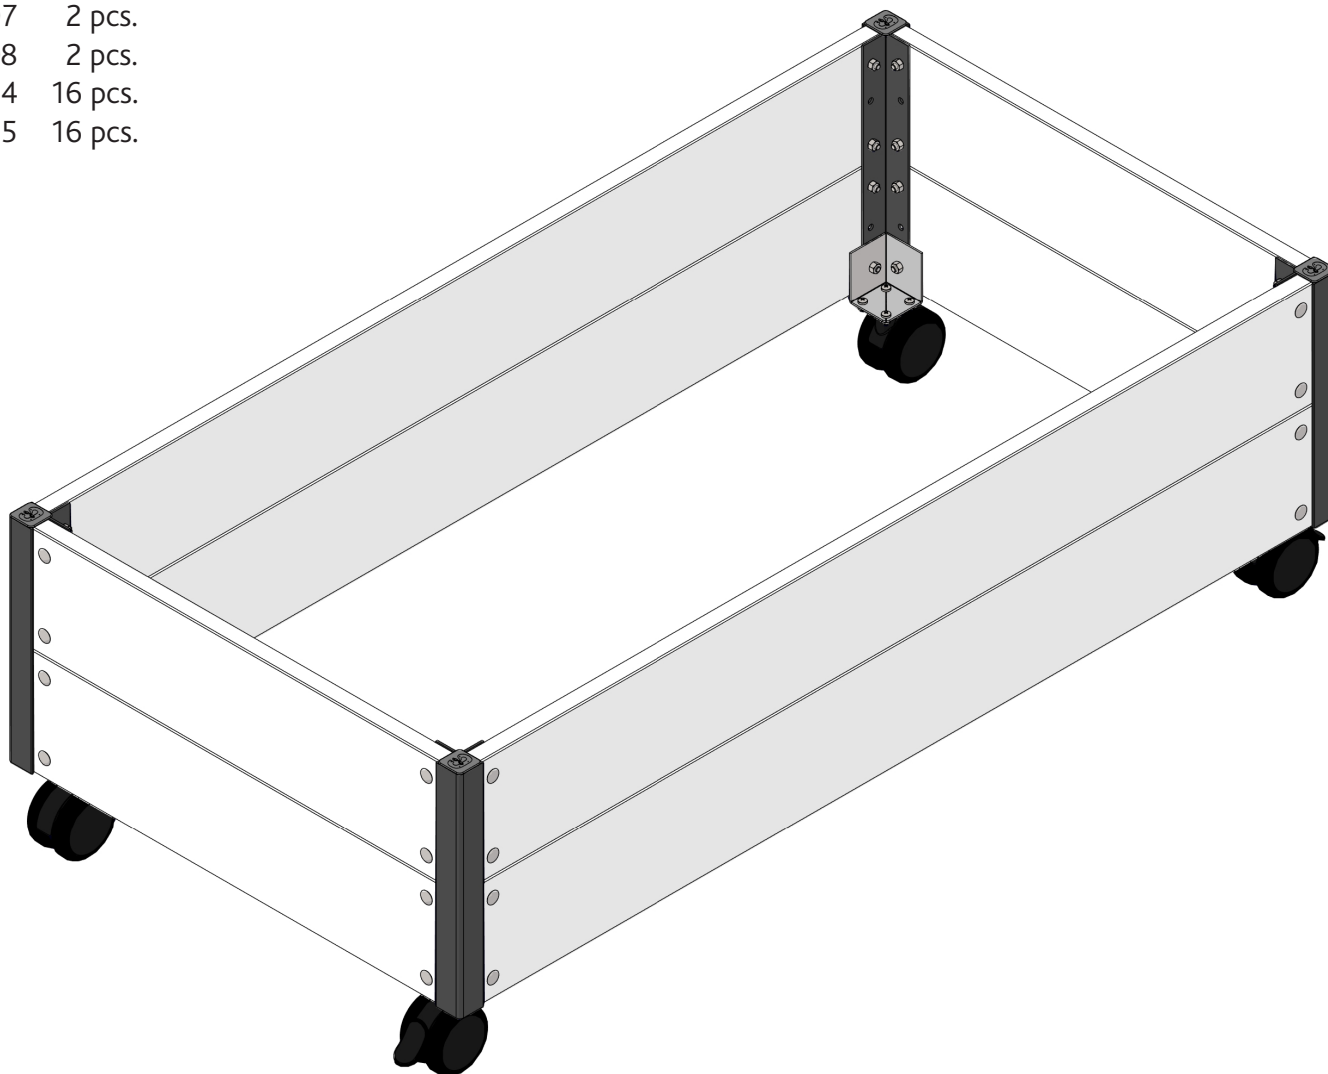

FC9136 Wheels 75 mm for raised bed WOOD with bottom 4 pcs.

- FC2395 4 pcs.
- FC2407 2 pcs.
- FC2408 2 pcs.
- FC2494 16 pcs.
- FC2495 16 pcs.

www.growcamp.dk
info@growcamp.dk

1 FC9136 Wheels 75 mm for raised bed WOOD with bottom 4 pcs.

2

3

4