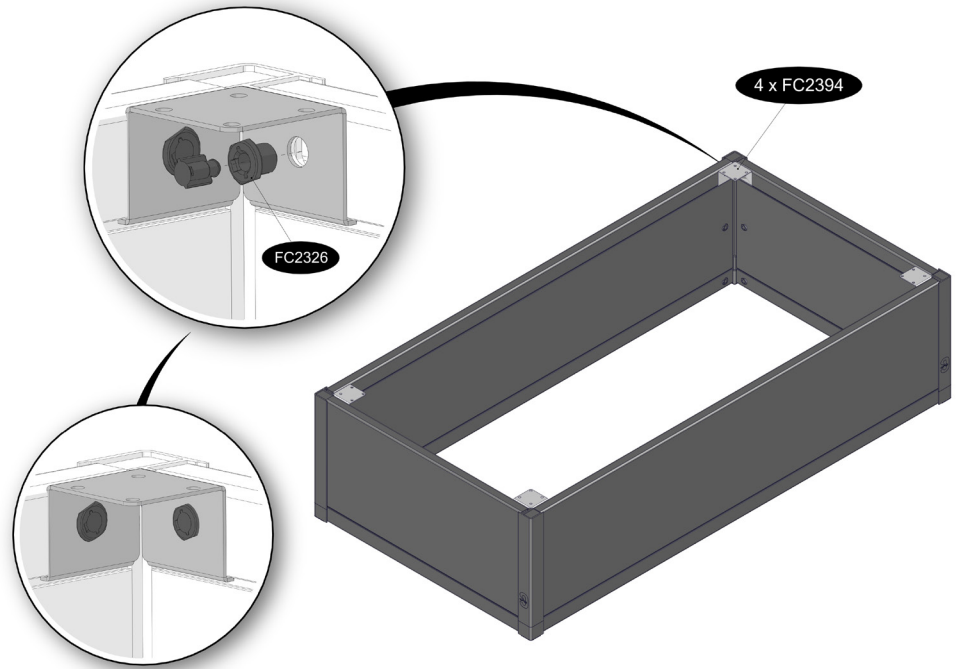

FC9126 Wheels 75 mm for raised bed with bottom 4 pcs.

- FC2394 4 pcs.
- FC2406 4 pcs.
- FC2407 2 pcs.
- FC2408 2 pcs.
- FC2494 16 pcs. M5 x 10
- FC2495 16 pcs. M5
- FC2326 1 pcs.

www.growcamp.dk
info@growcamp.dk

1 FC9126 Wheels 75 mm for raised bed with bottom 4 pcs. 2

3

4