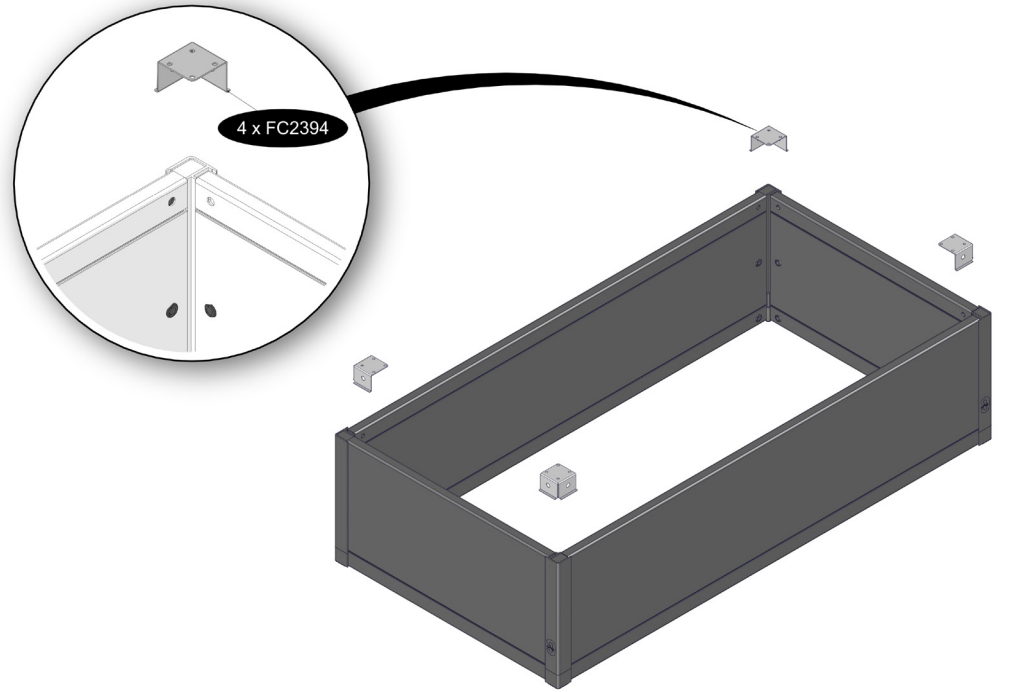

FC9126 Wheels 75 mm for raised bed with bottom 4 pcs.

- FC2394 4 pcs.
- FC2406 4 pcs.
- FC2407 2 pcs.
- FC2408 2 pcs.
- FC2494 16 pcs. M5 x 10
- FC2495 16 pcs. M5
- FC2326 1 pcs.

www.growcamp.dk
info@growcamp.dk

1 FC9126 Wheels 75 mm for raised bed with bottom 4 pcs. 2

3

4