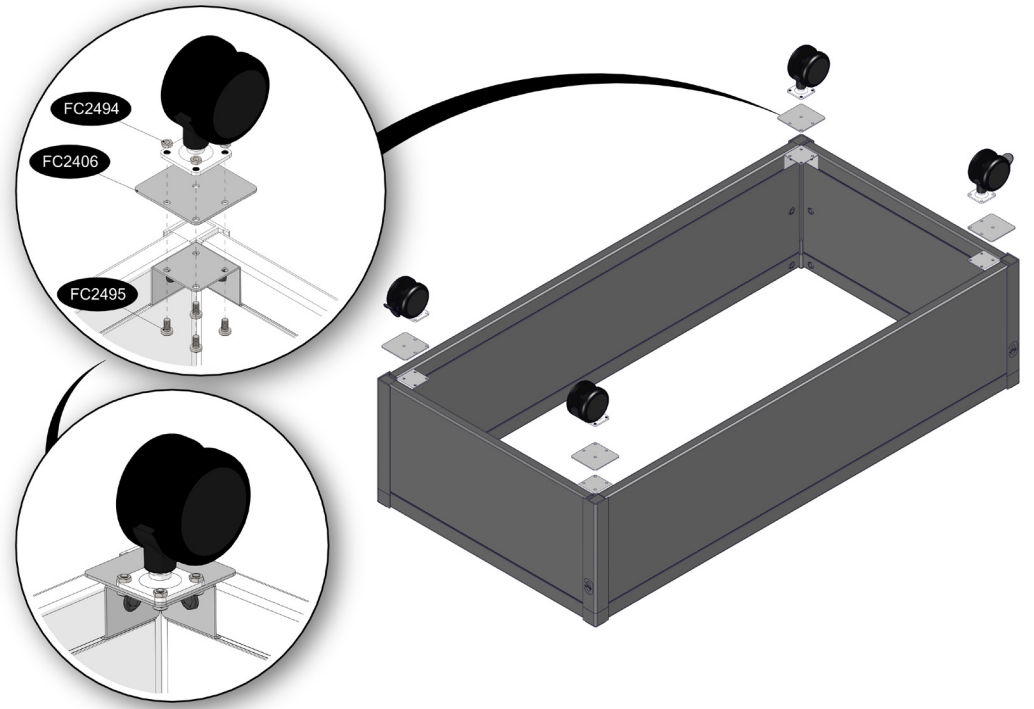

FC9126 Wheels 75 mm for raised bed with bottom 4 pcs.

- FC2394 4 pcs.
- FC2406 4 pcs.
- FC2407 2 pcs.
- FC2408 2 pcs.
- FC2494 16 pcs. M5 x 10
- FC2495 16 pcs. M5
- FC2326 1 pcs.

www.growcamp.dk
info@growcamp.dk

1 FC9126 Wheels 75 mm for raised bed with bottom 4 pcs. 2

3

4