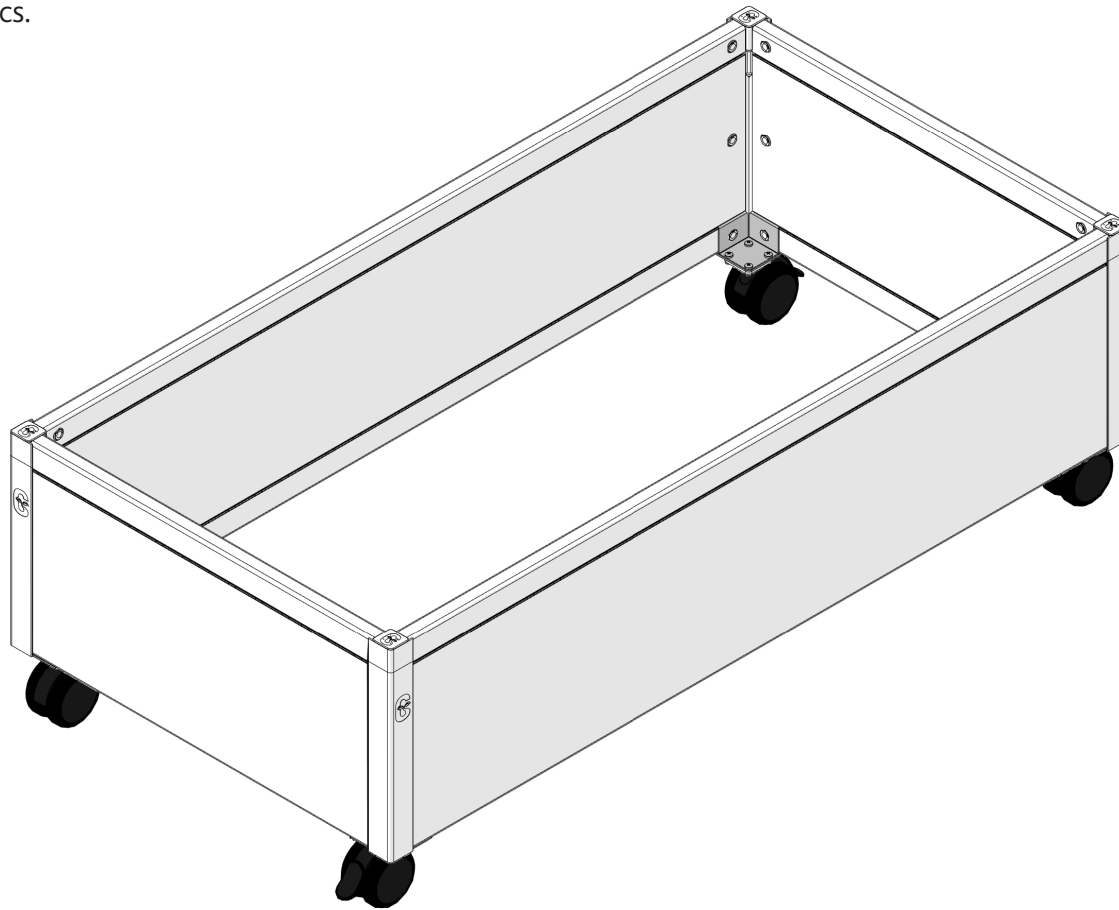

FC9126 Wheels 75 mm for raised bed with bottom 4 pcs.

- FC2394 4 pcs.
- FC2406 4 pcs.
- FC2407 2 pcs.
- FC2408 2 pcs.
- FC2494 16 pcs. M5 x 10
- FC2495 16 pcs. M5
- FC2326 1 pcs.

www.growcamp.dk
info@growcamp.dk

1 FC9126 Wheels 75 mm for raised bed with bottom 4 pcs. 2

3

4