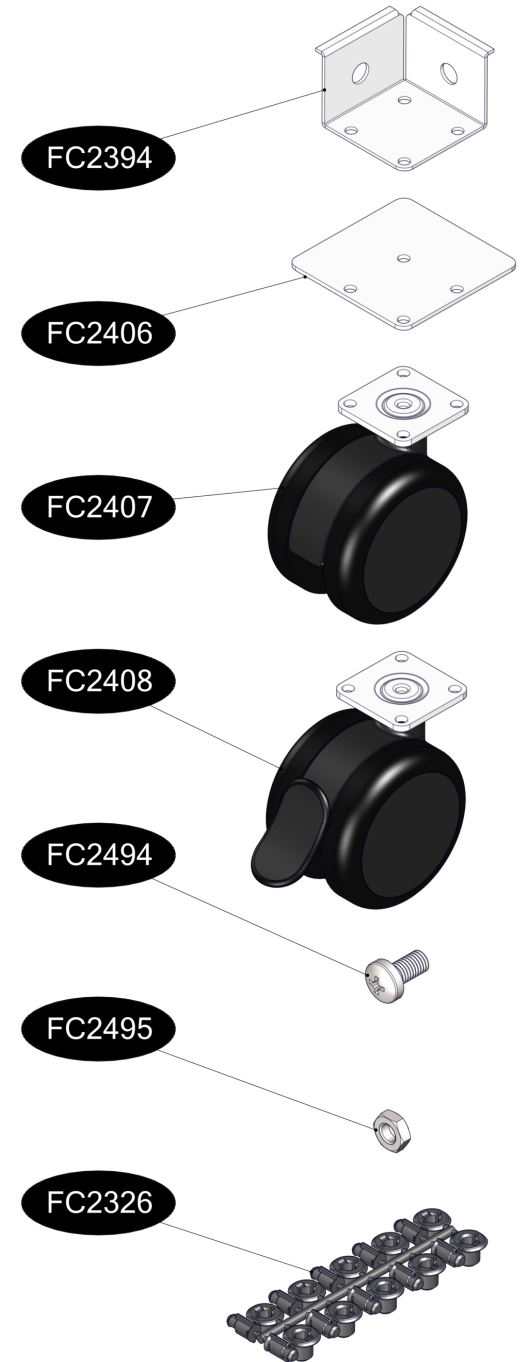

FC9126 Wheels 75 mm for raised bed with bottom 4 pcs.

- FC2394 4 pcs.
- FC2406 4 pcs.
- FC2407 2 pcs.
- FC2408 2 pcs.
- FC2494 16 pcs. M5 x 10
- FC2495 16 pcs. M5
- FC2326 1 pcs.

www.growcamp.dk
info@growcamp.dk

1 FC9126 Wheels 75 mm for raised bed with bottom 4 pcs. 2

3

4