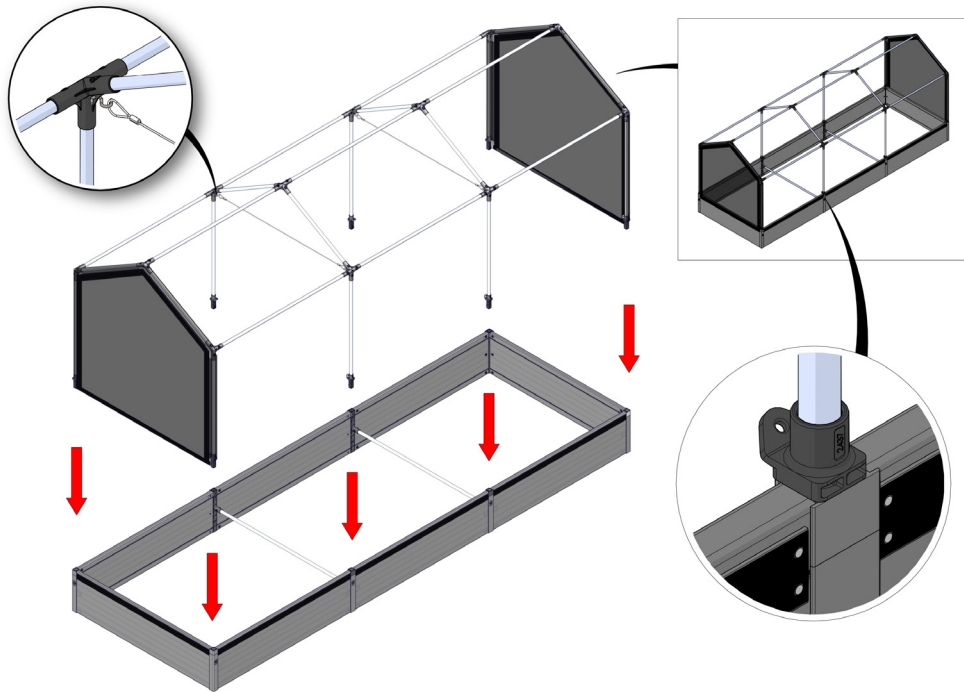

Accessories

Accessories

Accessories