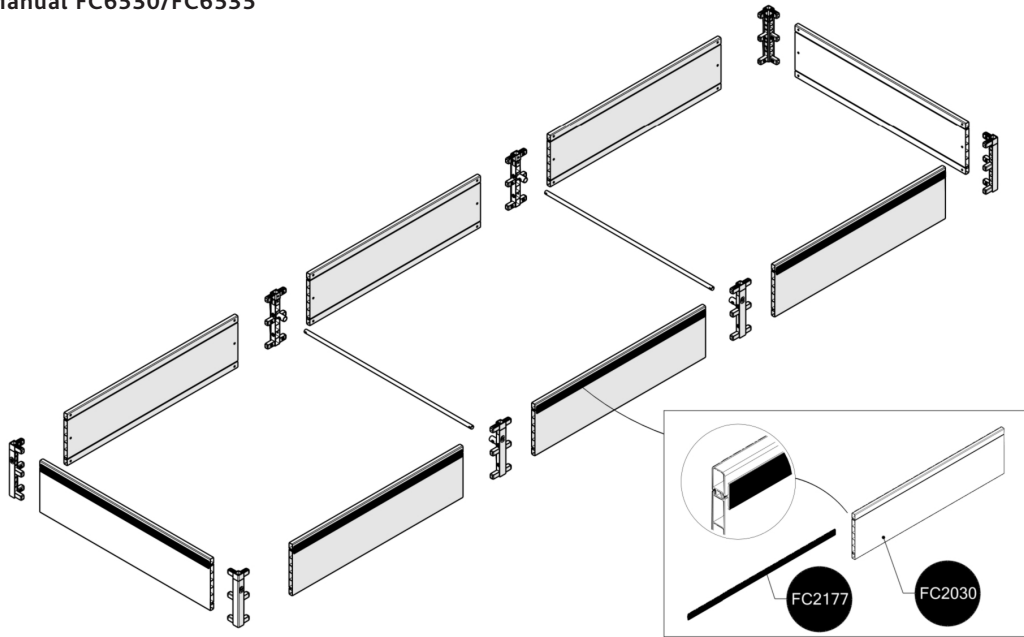

1 FC7503 Tunnel, gable, velcro, PVC 120x360 cm

2

Manual FC6530/FC6535