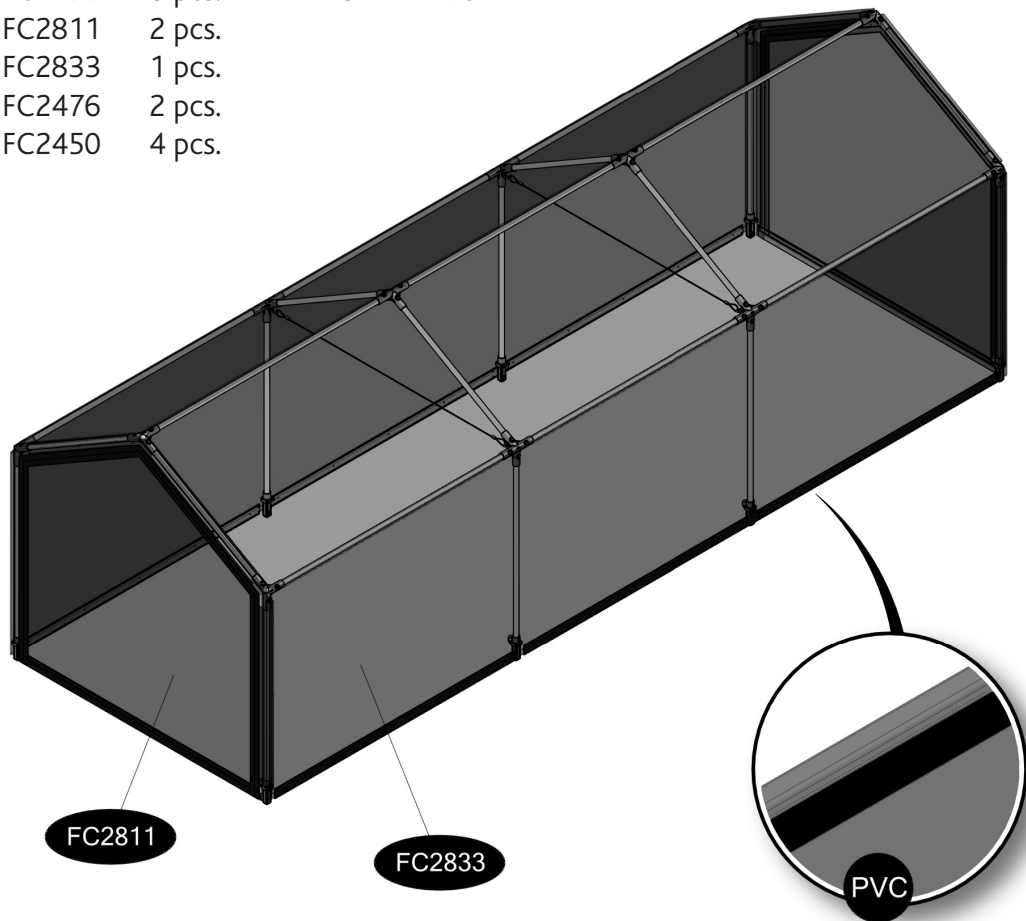

# FC7503 Tunnel, gable, velcro, PVC 120x360 cm

- FC2418 8 pcs. Ø19 x 640 mm
- FC2420 8 pcs. Ø19 x 820 mm
- FC2416 9 pcs. Ø19 x 1116 mm
- FC2436 6 pcs.
- FC2435 6 pcs.
- FC2437 8 pcs.
- FC2326 5 pcs.
- FC2177 8 pcs. 1128 mm PVC
- FC2811 2 pcs.
- FC2833 1 pcs.
- FC2476 2 pcs.
- FC2450 4 pcs.

# 1 FC7503 Tunnel, gable, velcro, PVC 120x360 cm