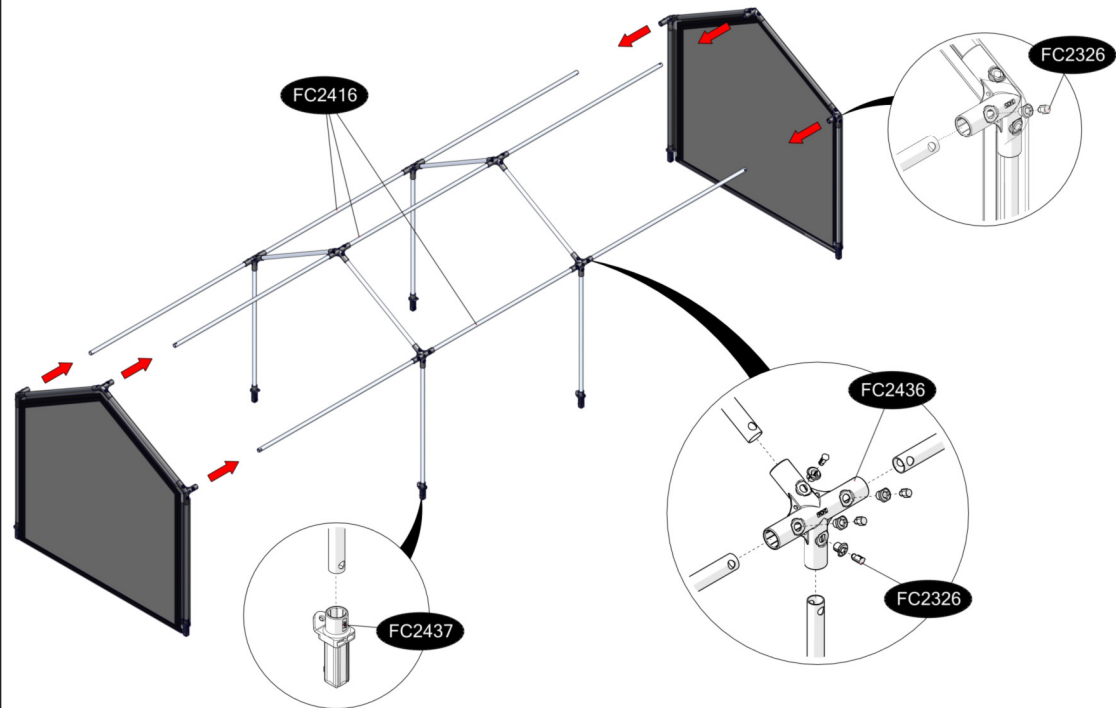

1 FC7503 Tunnel, gable, velcro, PVC 120x360 cm

2

Manual FC6530/FC6535

3

4