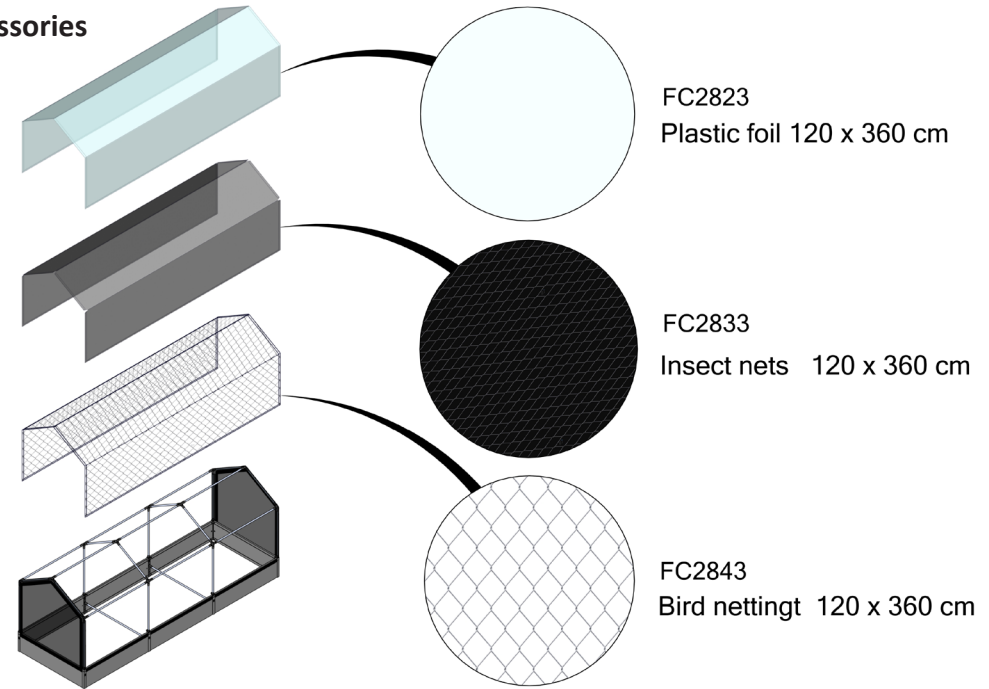

Accessories