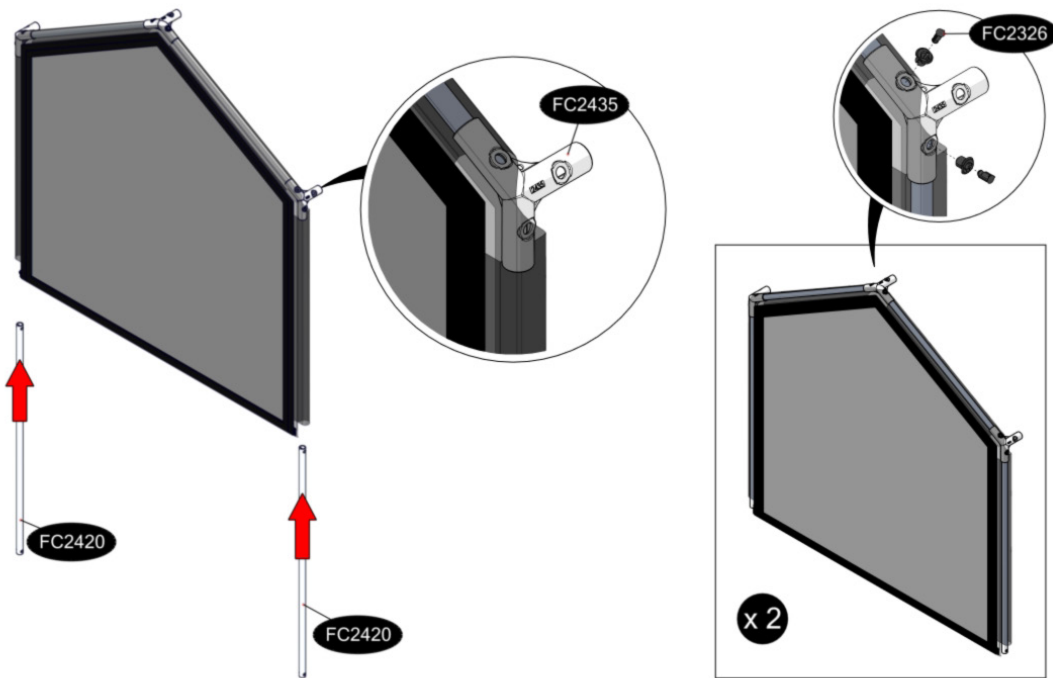

1 FC7503 Tunnel, gable, velcro, PVC 120x360 cm

2

Manual FC6530/FC6535

3

4