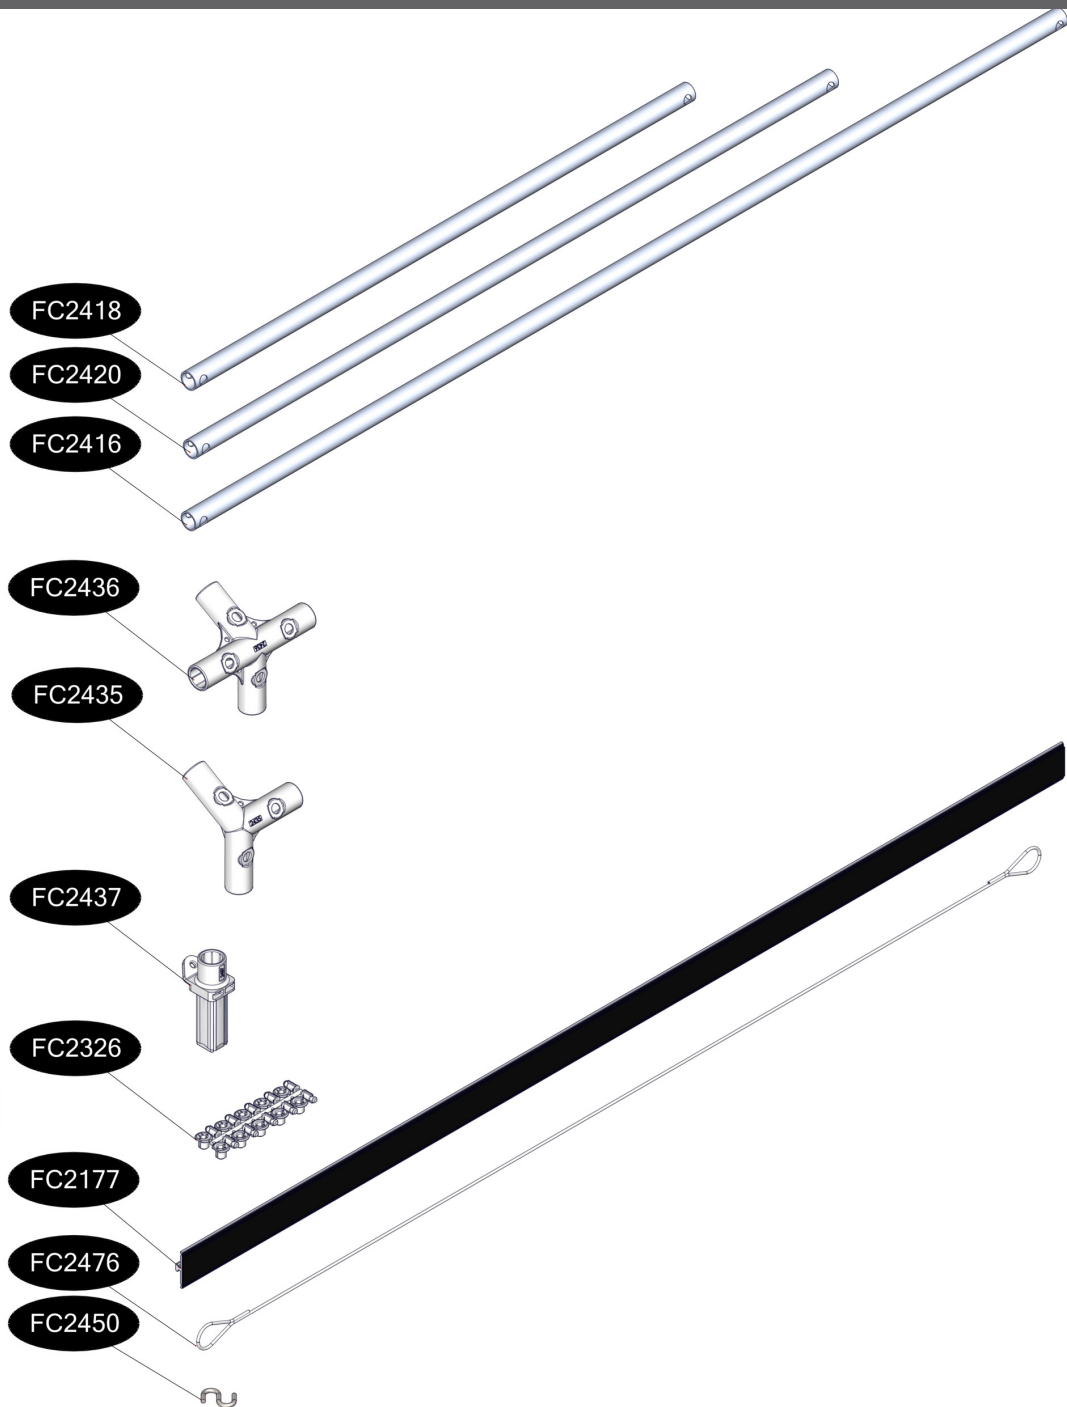

# FC7503 Tunnel, gable, velcro, PVC 120x360 cm

- FC2418 8 pcs. Ø19 x 640 mm
- FC2420 8 pcs. Ø19 x 820 mm
- FC2416 9 pcs. Ø19 x 1116 mm
- FC2436 6 pcs.
- FC2435 6 pcs.
- FC2437 8 pcs.
- FC2326 5 pcs.
- FC2177 8 pcs. 1128 mm PVC
- FC2811 2 pcs.
- FC2833 1 pcs.
- FC2476 2 pcs.
- FC2450 4 pcs.

# 1 FC7503 Tunnel, gable, velcro, PVC 120x360 cm