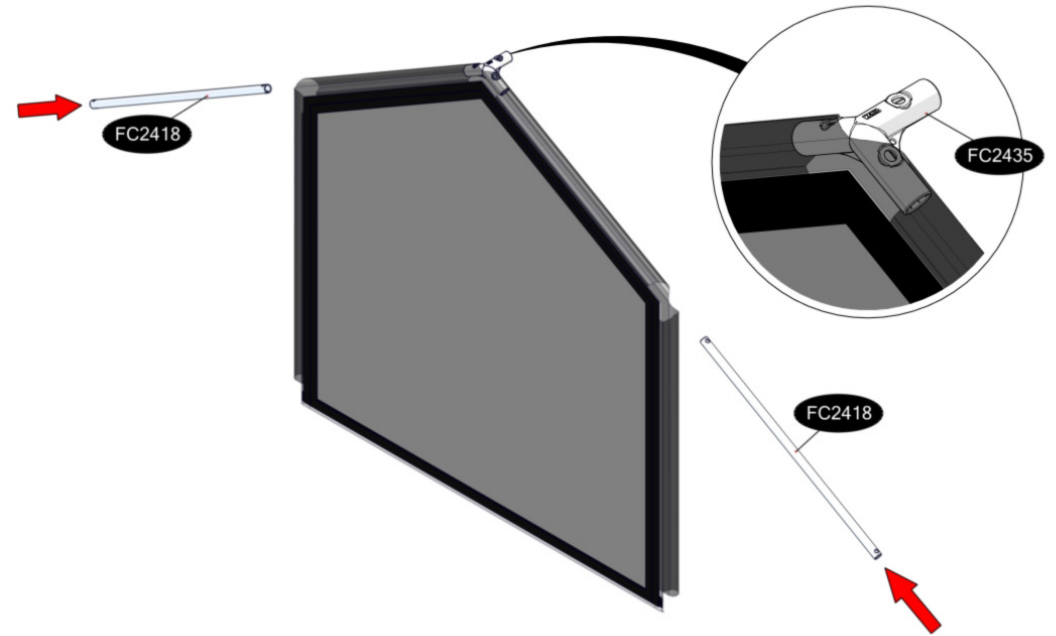

1 FC7503 Tunnel, gable, velcro, PVC 120x360 cm

2

Manual FC6530/FC6535