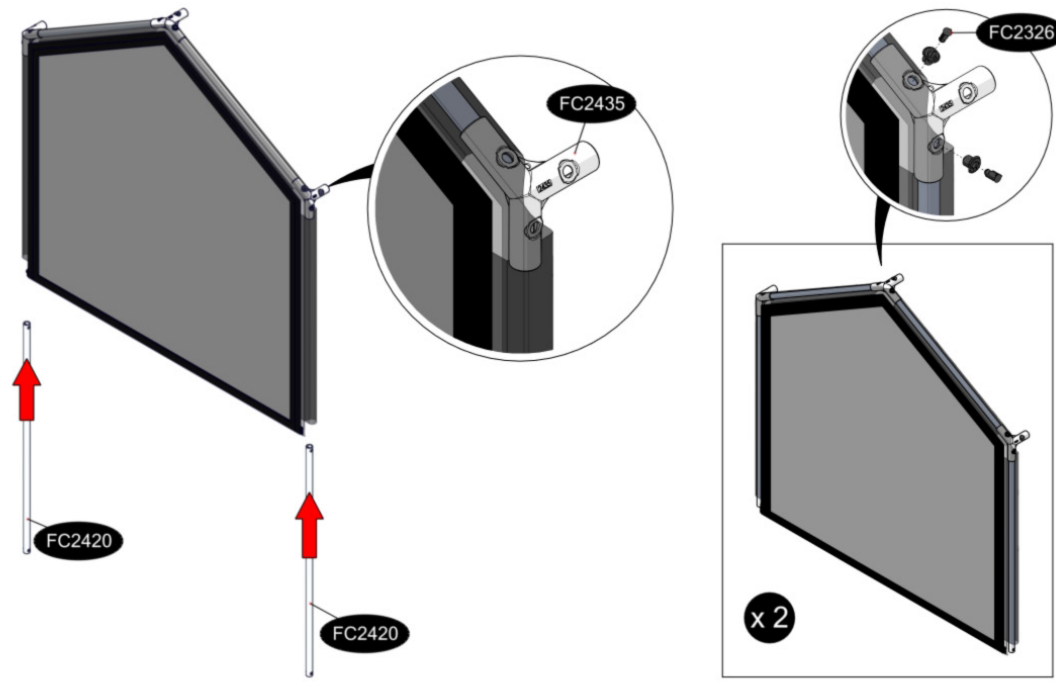

1 FC7502 Tunnel, gable, velcro, PVC 120x240 cm

2

Manual FC6530/FC6535

3

4