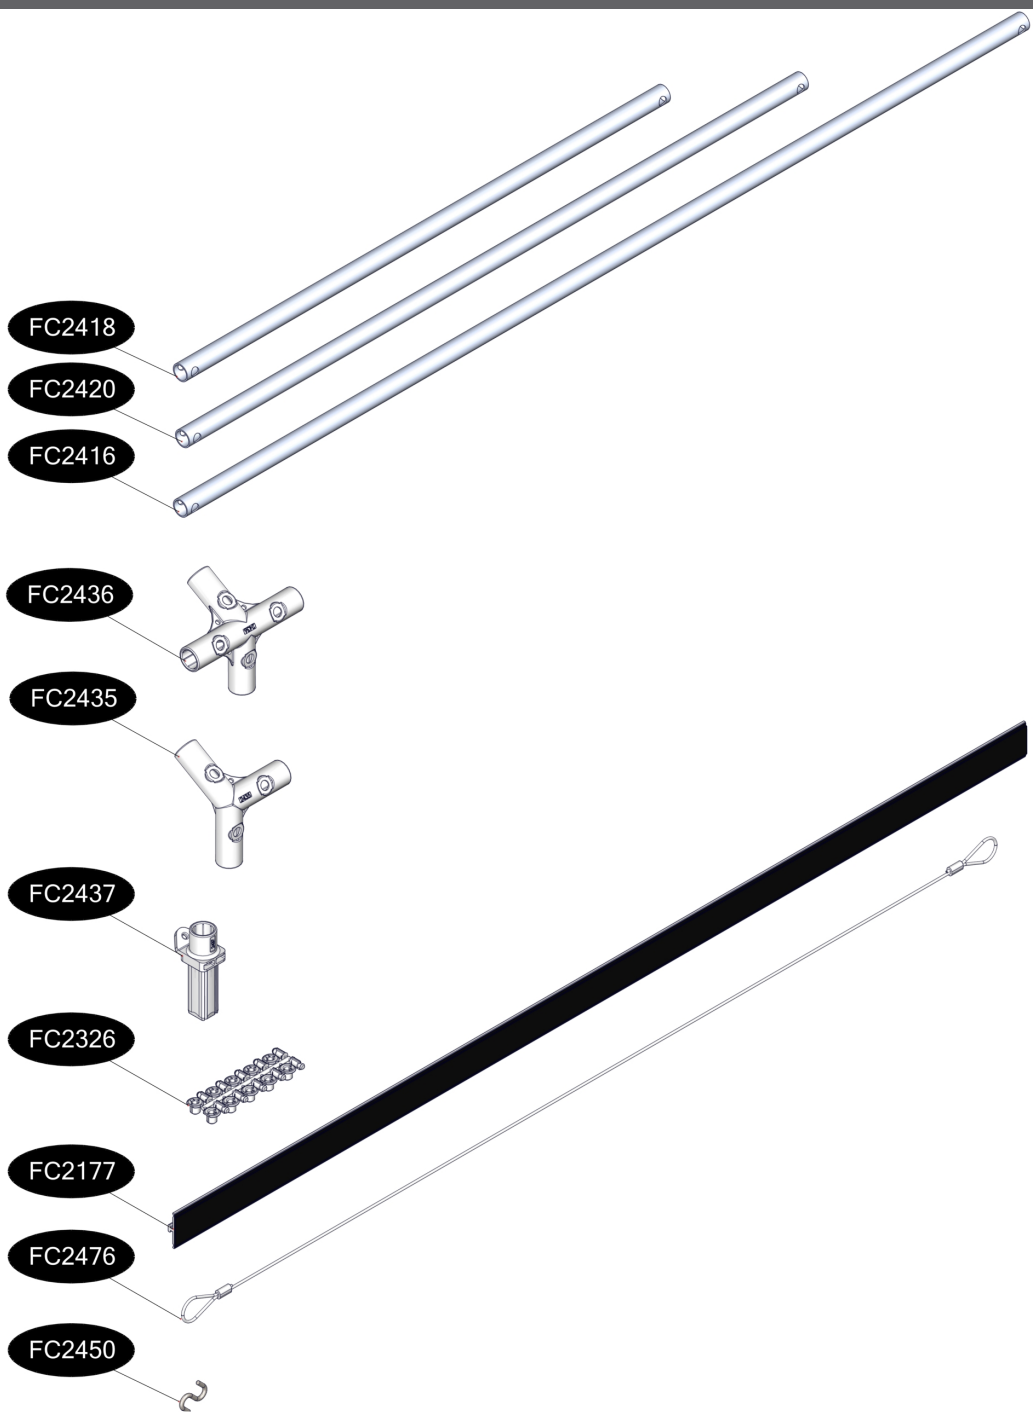

# FC7502 Tunnel, gable, velcro, PVC 120x240 cm

- FC2418 6 pcs. Ø19 x 640 mm
- FC2420 6 pcs. Ø19 x 820 mm
- FC2416 6 pcs. Ø19 x 1116 mm
- FC2436 3 pcs.
- FC2435 6 pcs.
- FC2437 6 pcs.
- FC2326 3 pcs.
- FC2177 6 pcs. 1128 mm PVC
- FC2811 2 pcs.
- FC2832 1 pcs.
- FC2476 1 pcs.
- FC2450 2 pcs.

FC2811

FC2832

PVC

www.growcamp.dk  
info@growcamp.dk

FC2418

FC2420

FC2416

FC2436

FC2435

FC2437

FC2326

FC2177

FC2476

FC2450

# 1 FC7502 Tunnel, gable, velcro, PVC 120x240 cm