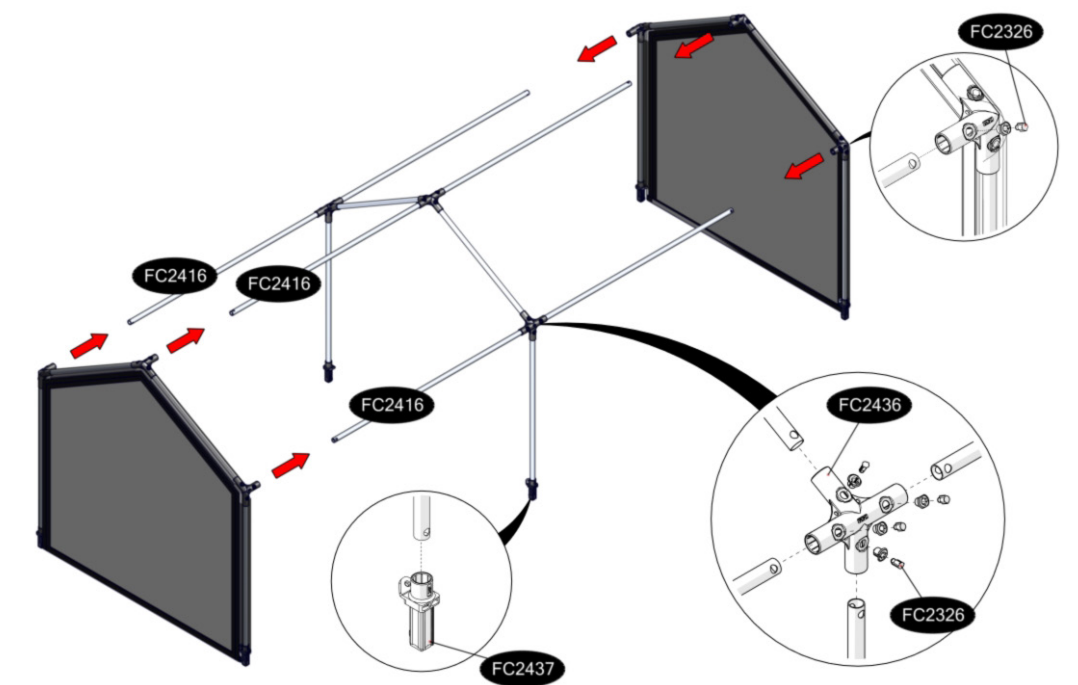

1 FC7502 Tunnel, gable, velcro, PVC 120x240 cm

2

Manual FC6530/FC6535

3

4