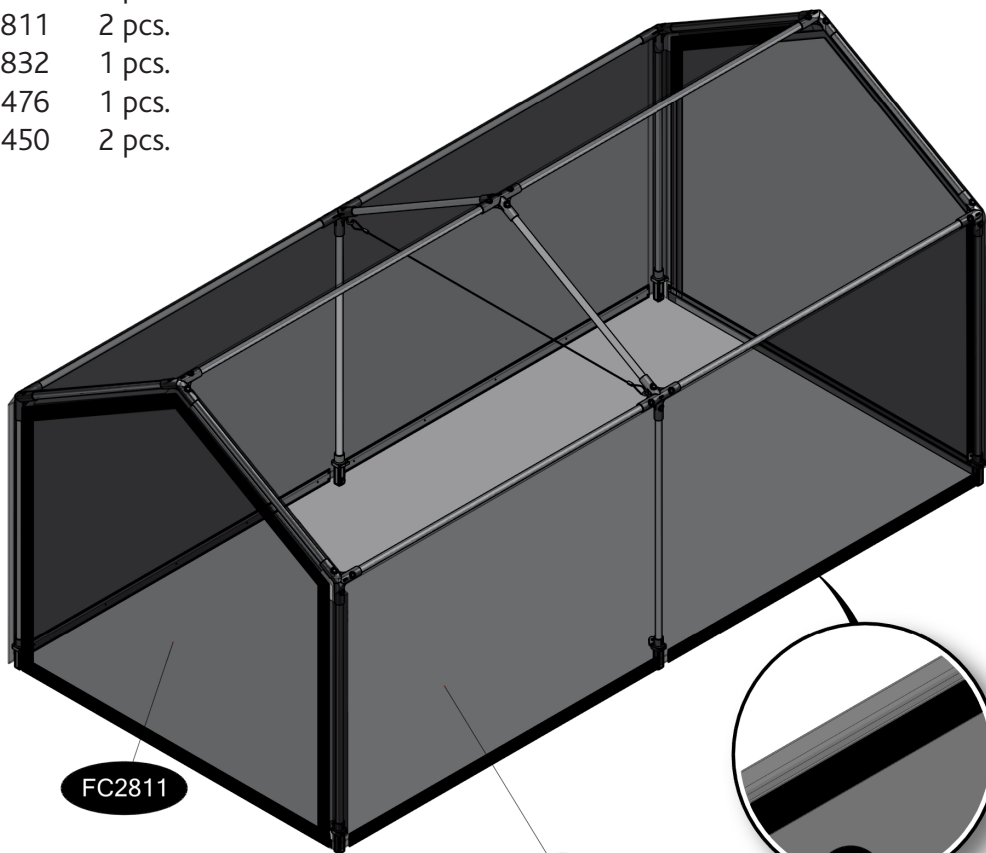

# FC7502 Tunnel, gable, velcro, PVC 120x240 cm

- FC2418 6 pcs. Ø19 x 640 mm
- FC2420 6 pcs. Ø19 x 820 mm
- FC2416 6 pcs. Ø19 x 1116 mm
- FC2436 3 pcs.
- FC2435 6 pcs.
- FC2437 6 pcs.
- FC2326 3 pcs.
- FC2177 6 pcs. 1128 mm PVC
- FC2811 2 pcs.
- FC2832 1 pcs.
- FC2476 1 pcs.
- FC2450 2 pcs.

# 1 FC7502 Tunnel, gable, velcro, PVC 120x240 cm