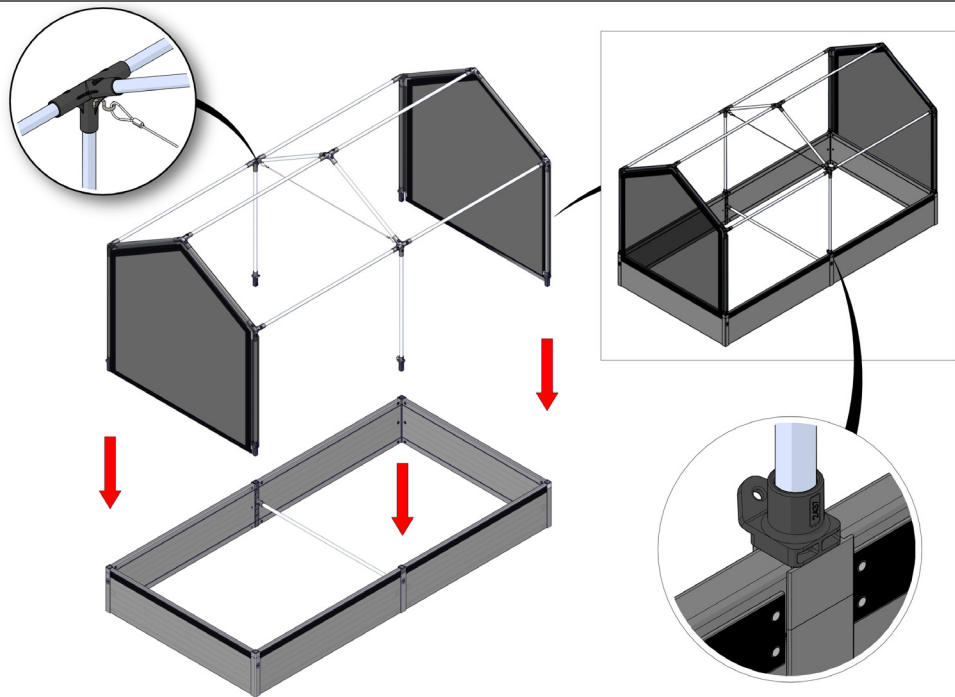

Accessories

Accessories

Accessories