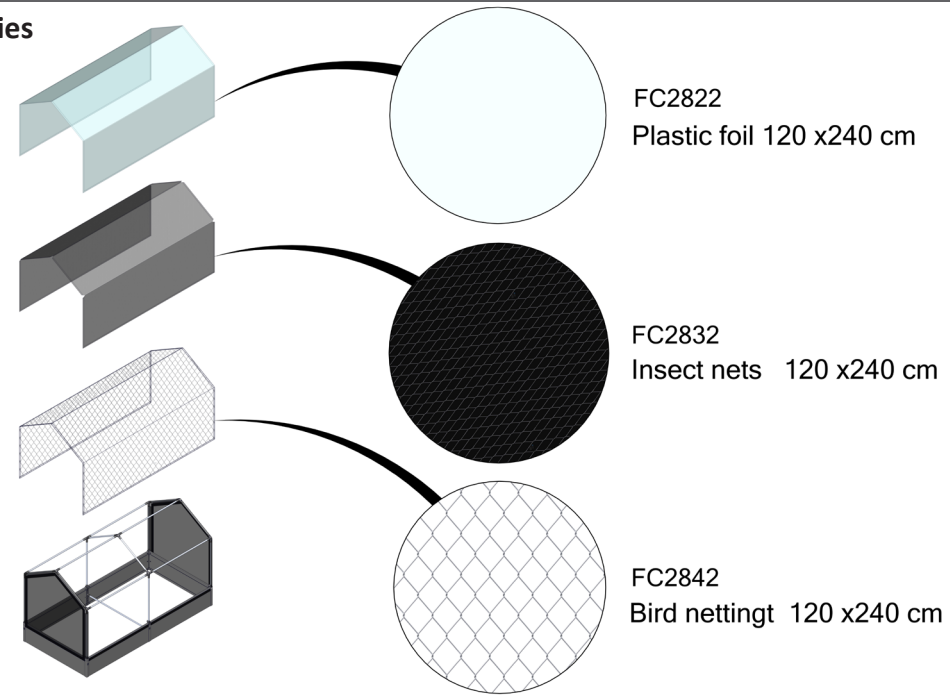

Accessories