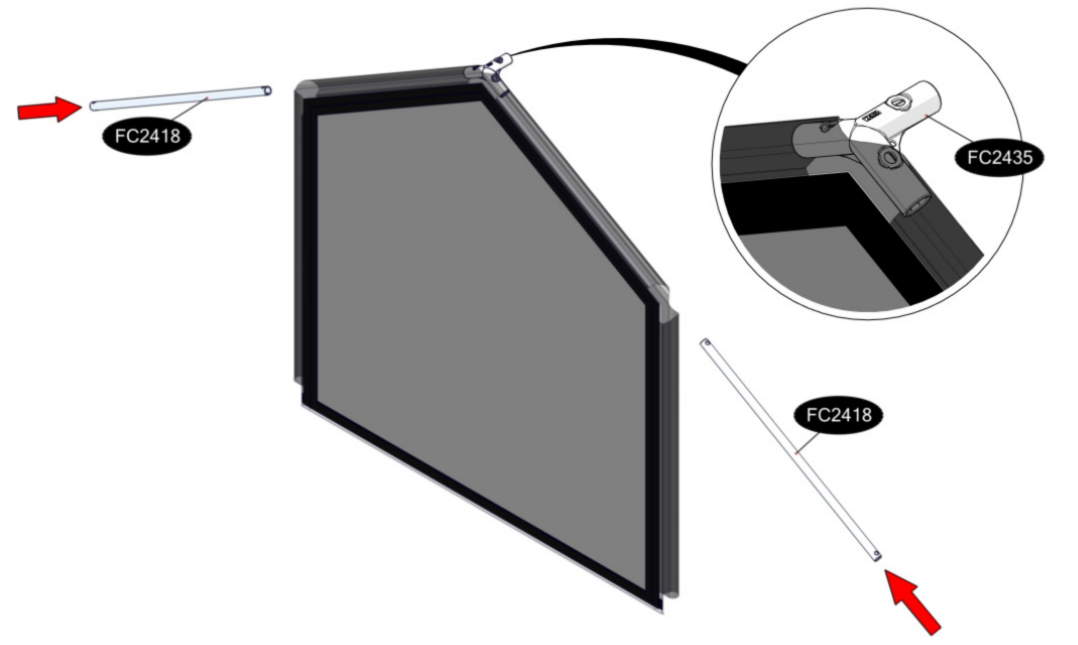

1 FC7502 Tunnel, gable, velcro, PVC 120x240 cm

2

Manual FC6530/FC6535