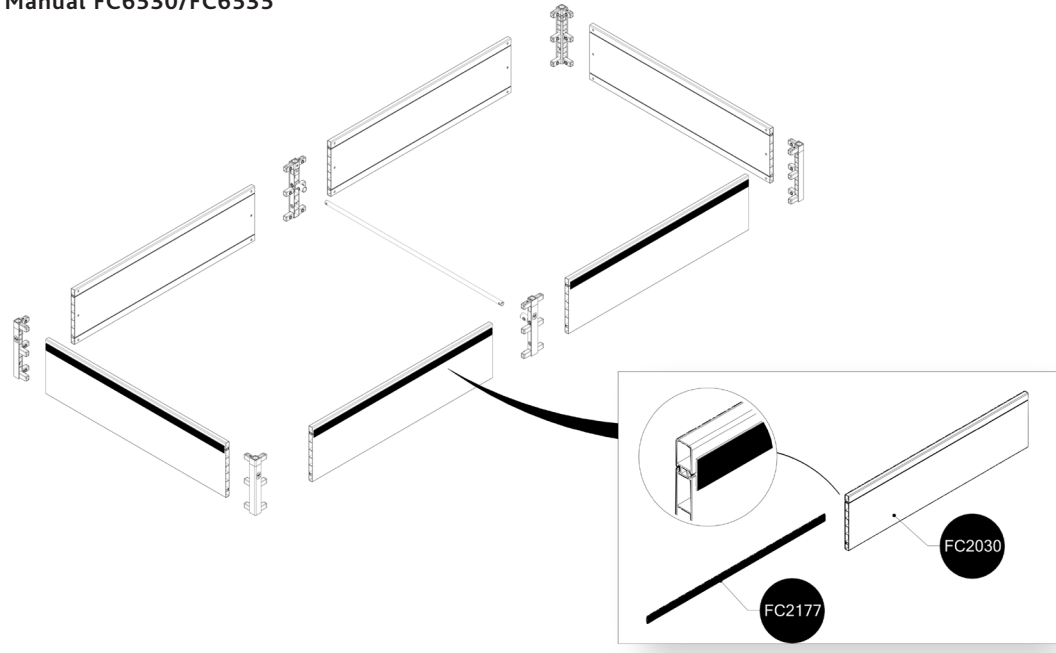

1 FC7502 Tunnel, gable, velcro, PVC 120x240 cm

2

Manual FC6530/FC6535