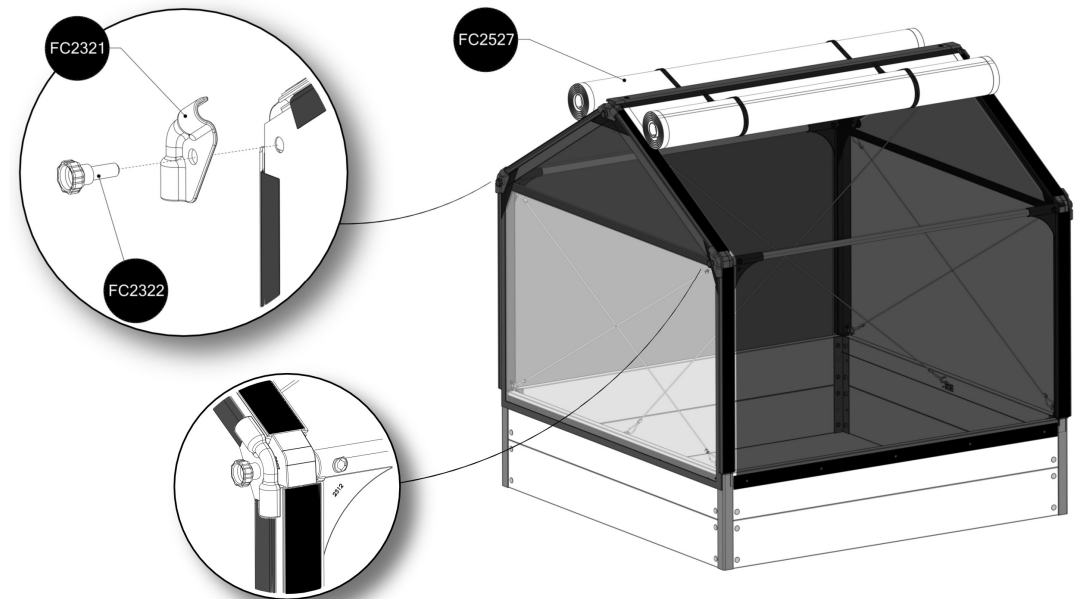

FC5430 Top section AIR for WOOD BASIC

- FC2160 8 pcs. 621 mm
- FC2111 1 pcs. 1140 mm
- FC2171 8 pcs. 619 mm
- FC2191 4 pcs. 1128 mm
- FC2292 1 pcs.
- FC2416 3 pcs. 1116 mm
- FC2307 4 pcs.
- FC2310 4 pcs.
- FC2313 4 pcs.
- FC2326 2 pcs.
- FC2340 2 pcs.
- FC2343 2 pcs.
- FC2471 2 pcs. 1440 mm
- FC2460 4 pcs. 1214 mm
- FC2450 12 pcs.
- FC2321 6 pcs.
- FC2322 6 pcs.
- FC2492 20 pcs. 3,5 x 16 mm torx 10
- FC2477 4 pcs. 5 x 20 mm torx 20
- FC2264 2 pcs.

- FC2527 2 pcs.
- FC2557 2 pcs.
- FC2505 2 pcs.

www.growcamp.dk
info@growcamp.dk

1 FC5430 Top section AIR for WOOD BASIC

BASIC
manual FC5230

2

x1

3

4

At temperatures more than 30 °C/ 90 °F the plastic sides must be opened when the GrowCamp is mounted.