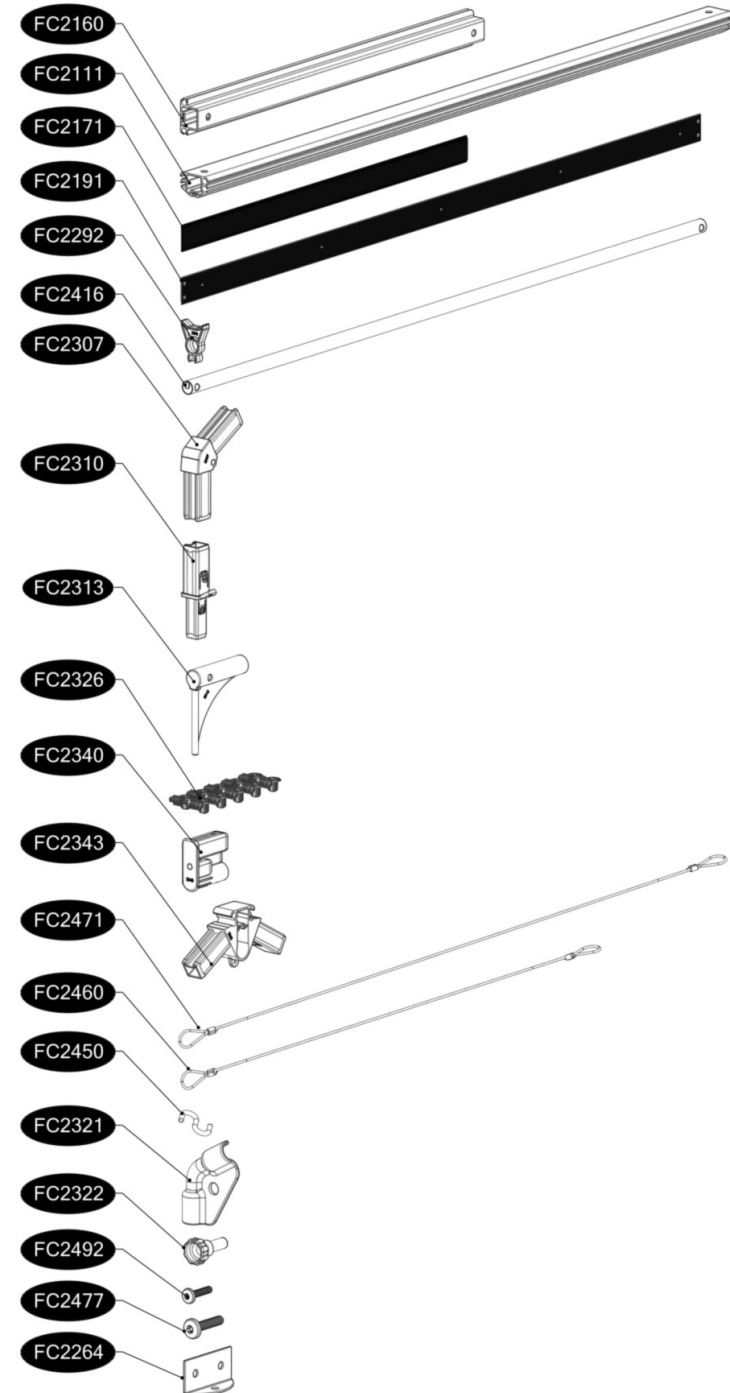

FC5430 Top section AIR for WOOD BASIC

- FC2160 8 pcs. 621 mm
- FC2111 1 pcs. 1140 mm
- FC2171 8 pcs. 619 mm
- FC2191 4 pcs. 1128 mm
- FC2292 1 pcs.
- FC2416 3 pcs. 1116 mm
- FC2307 4 pcs.
- FC2310 4 pcs.
- FC2313 4 pcs.
- FC2326 2 pcs.
- FC2340 2 pcs.
- FC2343 2 pcs.
- FC2471 2 pcs. 1440 mm
- FC2460 4 pcs. 1214 mm
- FC2450 12 pcs.
- FC2321 6 pcs.
- FC2322 6 pcs.
- FC2492 20 pcs. 3,5 x 16 mm torx 10
- FC2477 4 pcs. 5 x 20 mm torx 20
- FC2264 2 pcs.

- FC2527 2 pcs.
- FC2557 2 pcs.
- FC2505 2 pcs.

www.growcamp.dk
info@growcamp.dk

1 FC5430 Top section AIR for WOOD BASIC

BASIC
manual FC5230

2

x1

3

4

At temperatures more than 30 °C/ 90 °F the plastic sides must be opened when the GrowCamp is mounted.