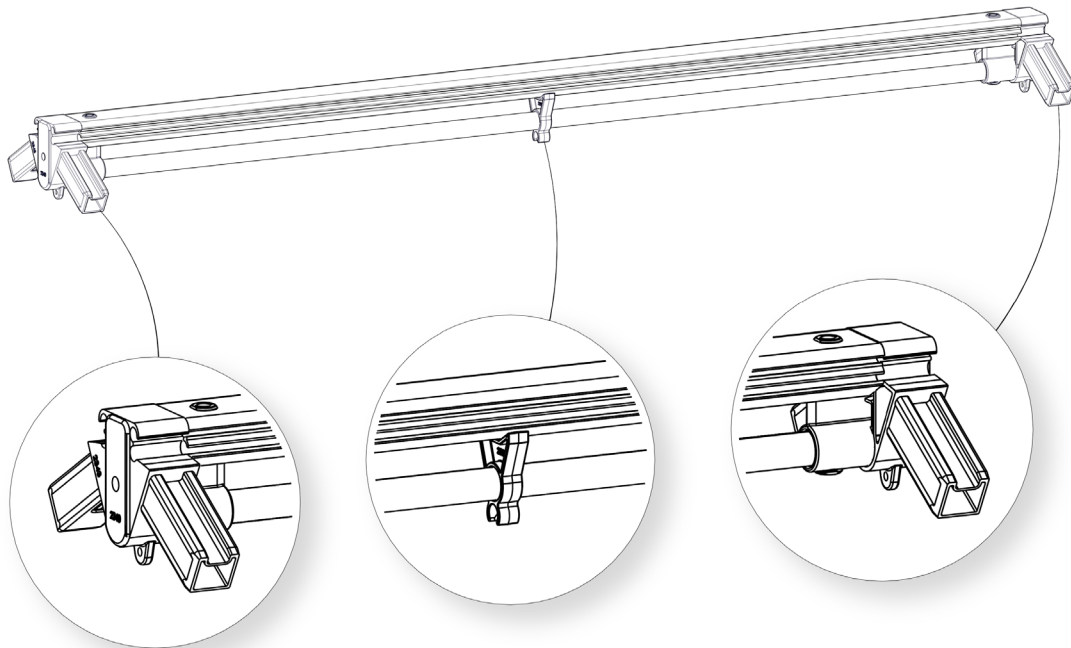

FC5430 Top section AIR for WOOD BASIC

- FC2160 8 pcs. 621 mm
- FC2111 1 pcs. 1140 mm
- FC2171 8 pcs. 619 mm
- FC2191 4 pcs. 1128 mm
- FC2292 1 pcs.
- FC2416 3 pcs. 1116 mm
- FC2307 4 pcs.
- FC2310 4 pcs.
- FC2313 4 pcs.
- FC2326 2 pcs.
- FC2340 2 pcs.
- FC2343 2 pcs.
- FC2471 2 pcs. 1440 mm
- FC2460 4 pcs. 1214 mm
- FC2450 12 pcs.
- FC2321 6 pcs.
- FC2322 6 pcs.
- FC2492 20 pcs. 3,5 x 16 mm torx 10
- FC2477 4 pcs. 5 x 20 mm torx 20
- FC2264 2 pcs.

- FC2527 2 pcs.
- FC2557 2 pcs.
- FC2505 2 pcs.

www.growcamp.dk
info@growcamp.dk

1 FC5430 Top section AIR for WOOD BASIC

BASIC
manual FC5230

2

x1

3

4

At temperatures more than 30 °C/ 90 °F the plastic sides must be opened when the GrowCamp is mounted.