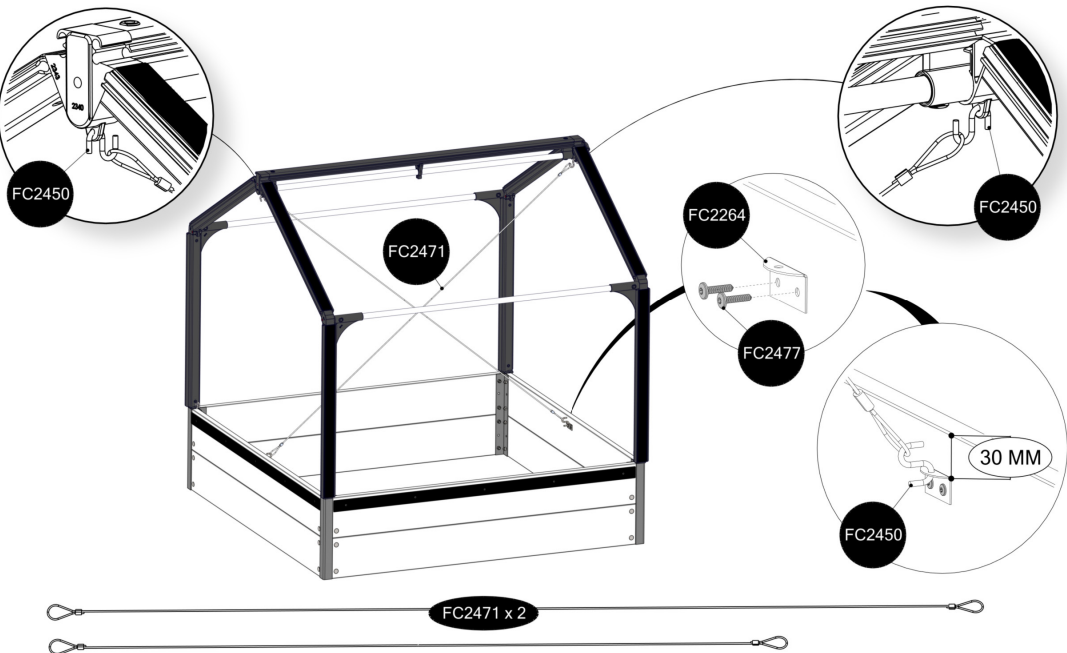

FC5430 Top section AIR for WOOD BASIC

- FC2160 8 pcs. 621 mm
- FC2111 1 pcs. 1140 mm
- FC2171 8 pcs. 619 mm
- FC2191 4 pcs. 1128 mm
- FC2292 1 pcs.
- FC2416 3 pcs. 1116 mm
- FC2307 4 pcs.
- FC2310 4 pcs.
- FC2313 4 pcs.
- FC2326 2 pcs.
- FC2340 2 pcs.
- FC2343 2 pcs.
- FC2471 2 pcs. 1440 mm
- FC2460 4 pcs. 1214 mm
- FC2450 12 pcs.
- FC2321 6 pcs.
- FC2322 6 pcs.
- FC2492 20 pcs. 3,5 x 16 mm torx 10
- FC2477 4 pcs. 5 x 20 mm torx 20
- FC2264 2 pcs.

- FC2527 2 pcs.
- FC2557 2 pcs.
- FC2505 2 pcs.

www.growcamp.dk
info@growcamp.dk

1 FC5430 Top section AIR for WOOD BASIC

BASIC
manual FC5230

2

x1

3

4

At temperatures more than 30 °C/ 90 °F the plastic sides must be opened when the GrowCamp is mounted.