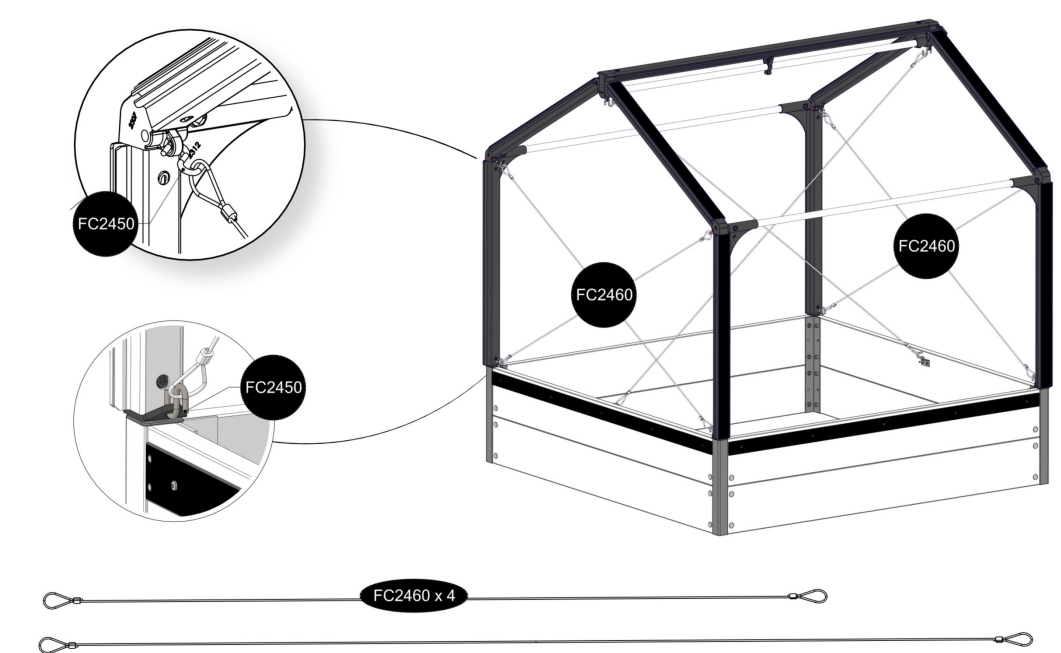

FC5430 Top section AIR for WOOD BASIC

- FC2160 8 pcs. 621 mm
- FC2111 1 pcs. 1140 mm
- FC2171 8 pcs. 619 mm
- FC2191 4 pcs. 1128 mm
- FC2292 1 pcs.
- FC2416 3 pcs. 1116 mm
- FC2307 4 pcs.
- FC2310 4 pcs.
- FC2313 4 pcs.
- FC2326 2 pcs.
- FC2340 2 pcs.
- FC2343 2 pcs.
- FC2471 2 pcs. 1440 mm
- FC2460 4 pcs. 1214 mm
- FC2450 12 pcs.
- FC2321 6 pcs.
- FC2322 6 pcs.
- FC2492 20 pcs. 3,5 x 16 mm torx 10
- FC2477 4 pcs. 5 x 20 mm torx 20
- FC2264 2 pcs.

- FC2527 2 pcs.
- FC2557 2 pcs.
- FC2505 2 pcs.

www.growcamp.dk
info@growcamp.dk

1 FC5430 Top section AIR for WOOD BASIC

BASIC
manual FC5230

2

x1

3

4

At temperatures more than 30 °C/ 90 °F the plastic sides must be opened when the GrowCamp is mounted.