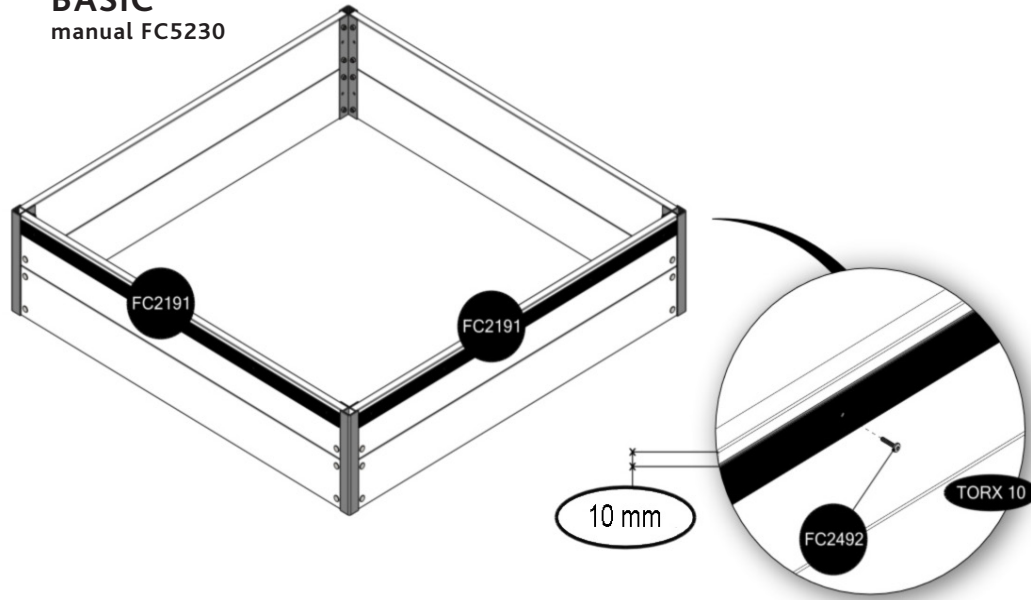

FC5430 Top section AIR for WOOD BASIC

- FC2160 8 pcs. 621 mm
- FC2111 1 pcs. 1140 mm
- FC2171 8 pcs. 619 mm
- FC2191 4 pcs. 1128 mm
- FC2292 1 pcs.
- FC2416 3 pcs. 1116 mm
- FC2307 4 pcs.
- FC2310 4 pcs.
- FC2313 4 pcs.
- FC2326 2 pcs.
- FC2340 2 pcs.
- FC2343 2 pcs.
- FC2471 2 pcs. 1440 mm
- FC2460 4 pcs. 1214 mm
- FC2450 12 pcs.
- FC2321 6 pcs.
- FC2322 6 pcs.
- FC2492 20 pcs. 3,5 x 16 mm torx 10
- FC2477 4 pcs. 5 x 20 mm torx 20
- FC2264 2 pcs.

- FC2527 2 pcs.
- FC2557 2 pcs.
- FC2505 2 pcs.

www.growcamp.dk
info@growcamp.dk

1 FC5430 Top section AIR for WOOD BASIC

BASIC
manual FC5230

2

x1

3

4

At temperatures more than 30 °C/ 90 °F the plastic sides must be opened when the GrowCamp is mounted.