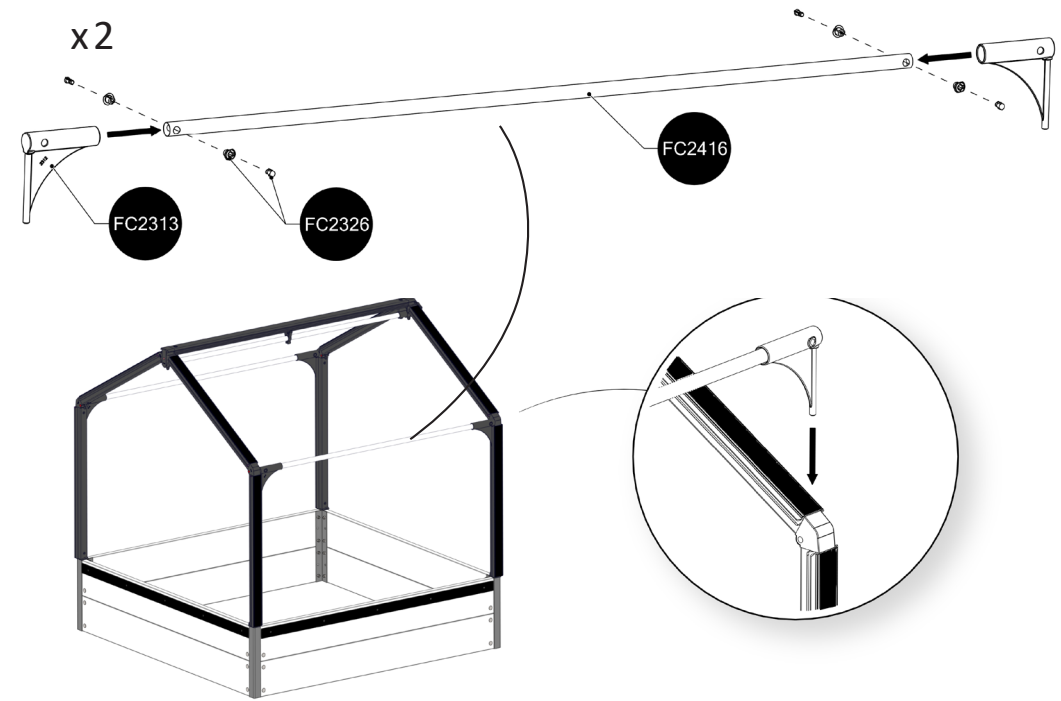

FC5430 Top section AIR for WOOD BASIC

- FC2160 8 pcs. 621 mm
- FC2111 1 pcs. 1140 mm
- FC2171 8 pcs. 619 mm
- FC2191 4 pcs. 1128 mm
- FC2292 1 pcs.
- FC2416 3 pcs. 1116 mm
- FC2307 4 pcs.
- FC2310 4 pcs.
- FC2313 4 pcs.
- FC2326 2 pcs.
- FC2340 2 pcs.
- FC2343 2 pcs.
- FC2471 2 pcs. 1440 mm
- FC2460 4 pcs. 1214 mm
- FC2450 12 pcs.
- FC2321 6 pcs.
- FC2322 6 pcs.
- FC2492 20 pcs. 3,5 x 16 mm torx 10
- FC2477 4 pcs. 5 x 20 mm torx 20
- FC2264 2 pcs.

- FC2527 2 pcs.
- FC2557 2 pcs.
- FC2505 2 pcs.

www.growcamp.dk
info@growcamp.dk

1 FC5430 Top section AIR for WOOD BASIC

BASIC
manual FC5230

2

x1

3

4

At temperatures more than 30 °C/ 90 °F the plastic sides must be opened when the GrowCamp is mounted.