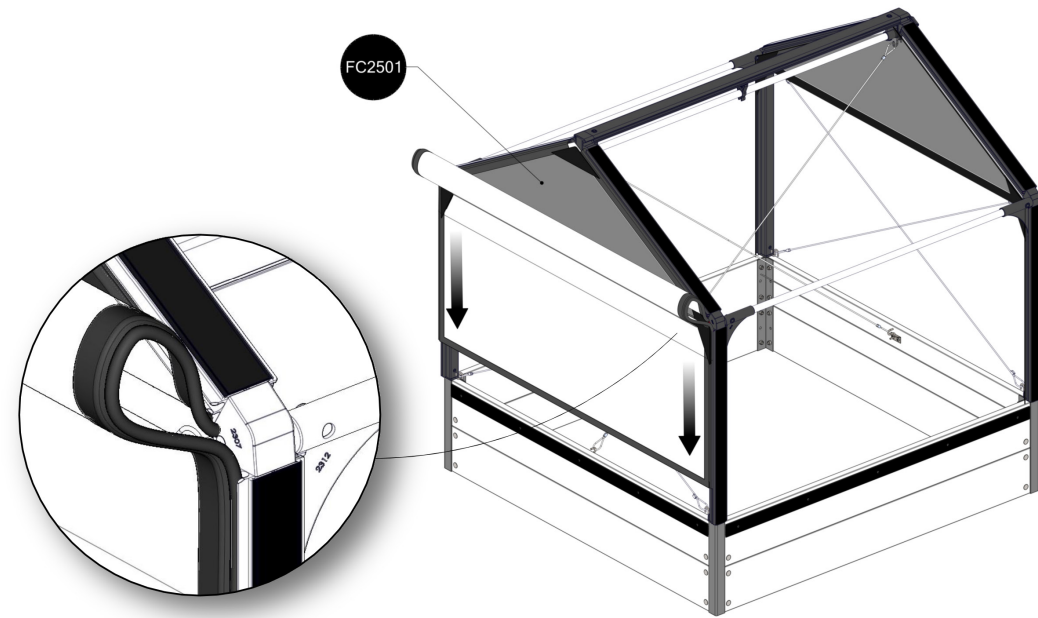

FC5430 Top section AIR for WOOD BASIC

- FC2160 8 pcs. 621 mm
- FC2111 1 pcs. 1140 mm
- FC2171 8 pcs. 619 mm
- FC2191 4 pcs. 1128 mm
- FC2292 1 pcs.
- FC2416 3 pcs. 1116 mm
- FC2307 4 pcs.
- FC2310 4 pcs.
- FC2313 4 pcs.
- FC2326 2 pcs.
- FC2340 2 pcs.
- FC2343 2 pcs.
- FC2471 2 pcs. 1440 mm
- FC2460 4 pcs. 1214 mm
- FC2450 12 pcs.
- FC2321 6 pcs.
- FC2322 6 pcs.
- FC2492 20 pcs. 3,5 x 16 mm torx 10
- FC2477 4 pcs. 5 x 20 mm torx 20
- FC2264 2 pcs.

- FC2527 2 pcs.
- FC2557 2 pcs.
- FC2505 2 pcs.

www.growcamp.dk
info@growcamp.dk

1 FC5430 Top section AIR for WOOD BASIC

BASIC
manual FC5230

2

x1

3

4

At temperatures more than 30 °C/ 90 °F the plastic sides must be opened when the GrowCamp is mounted.