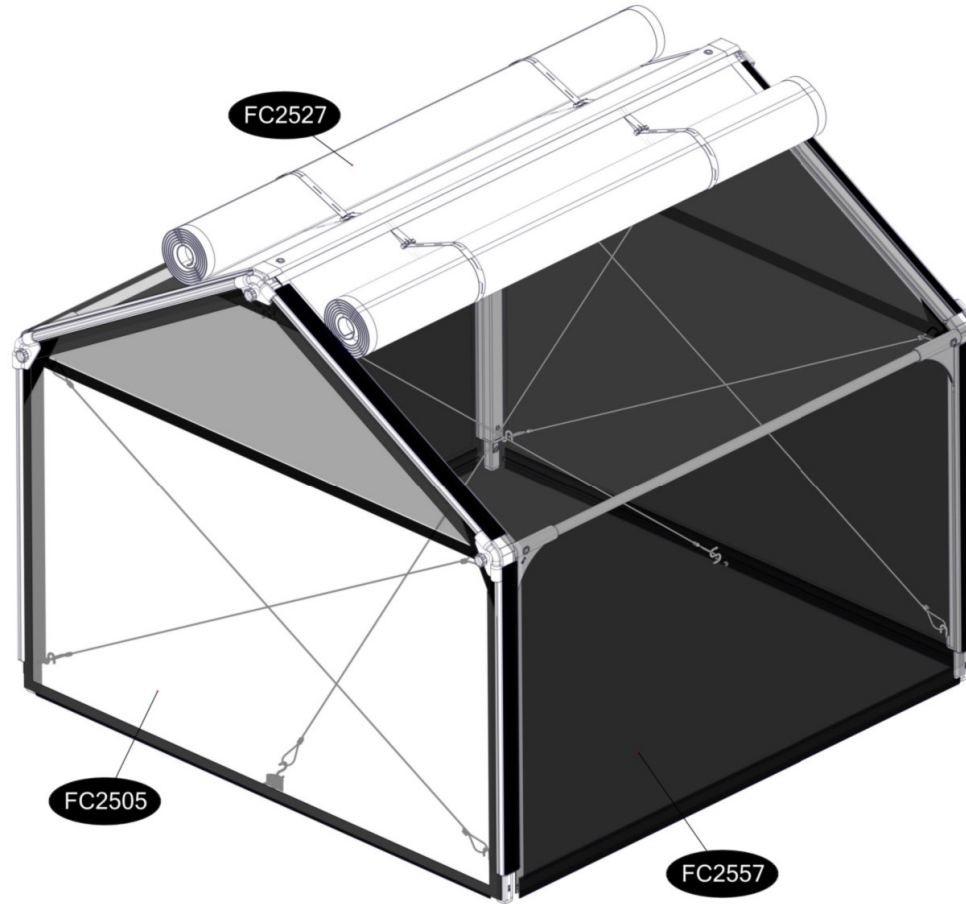

FC5430 Top section AIR for WOOD BASIC

- FC2160 8 pcs. 621 mm
- FC2111 1 pcs. 1140 mm
- FC2171 8 pcs. 619 mm
- FC2191 4 pcs. 1128 mm
- FC2292 1 pcs.
- FC2416 3 pcs. 1116 mm
- FC2307 4 pcs.
- FC2310 4 pcs.
- FC2313 4 pcs.
- FC2326 2 pcs.
- FC2340 2 pcs.
- FC2343 2 pcs.
- FC2471 2 pcs. 1440 mm
- FC2460 4 pcs. 1214 mm
- FC2450 12 pcs.
- FC2321 6 pcs.
- FC2322 6 pcs.
- FC2492 20 pcs. 3,5 x 16 mm torx 10
- FC2477 4 pcs. 5 x 20 mm torx 20
- FC2264 2 pcs.

- FC2527 2 pcs.
- FC2557 2 pcs.
- FC2505 2 pcs.

www.growcamp.dk
info@growcamp.dk

1 FC5430 Top section AIR for WOOD BASIC

BASIC
manual FC5230

2

x1

3

4

At temperatures more than 30 °C/ 90 °F the plastic sides must be opened when the GrowCamp is mounted.