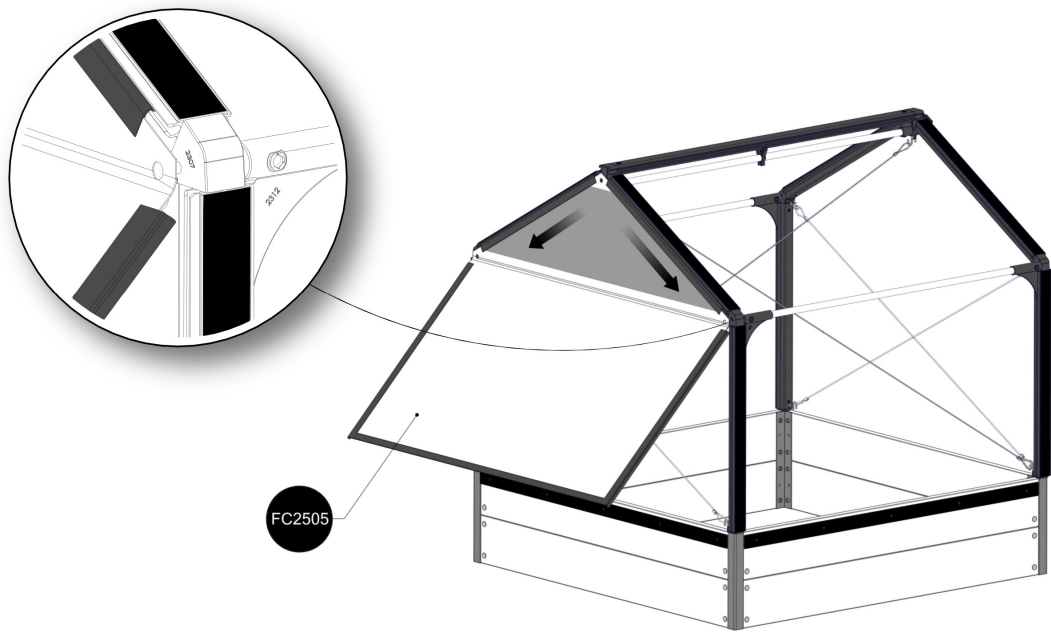

FC5430 Top section AIR for WOOD BASIC

- FC2160 8 pcs. 621 mm
- FC2111 1 pcs. 1140 mm
- FC2171 8 pcs. 619 mm
- FC2191 4 pcs. 1128 mm
- FC2292 1 pcs.
- FC2416 3 pcs. 1116 mm
- FC2307 4 pcs.
- FC2310 4 pcs.
- FC2313 4 pcs.
- FC2326 2 pcs.
- FC2340 2 pcs.
- FC2343 2 pcs.
- FC2471 2 pcs. 1440 mm
- FC2460 4 pcs. 1214 mm
- FC2450 12 pcs.
- FC2321 6 pcs.
- FC2322 6 pcs.
- FC2492 20 pcs. 3,5 x 16 mm torx 10
- FC2477 4 pcs. 5 x 20 mm torx 20
- FC2264 2 pcs.

- FC2527 2 pcs.
- FC2557 2 pcs.
- FC2505 2 pcs.

www.growcamp.dk
info@growcamp.dk

1 FC5430 Top section AIR for WOOD BASIC

BASIC
manual FC5230

2

x1

3

4

At temperatures more than 30 °C/ 90 °F the plastic sides must be opened when the GrowCamp is mounted.