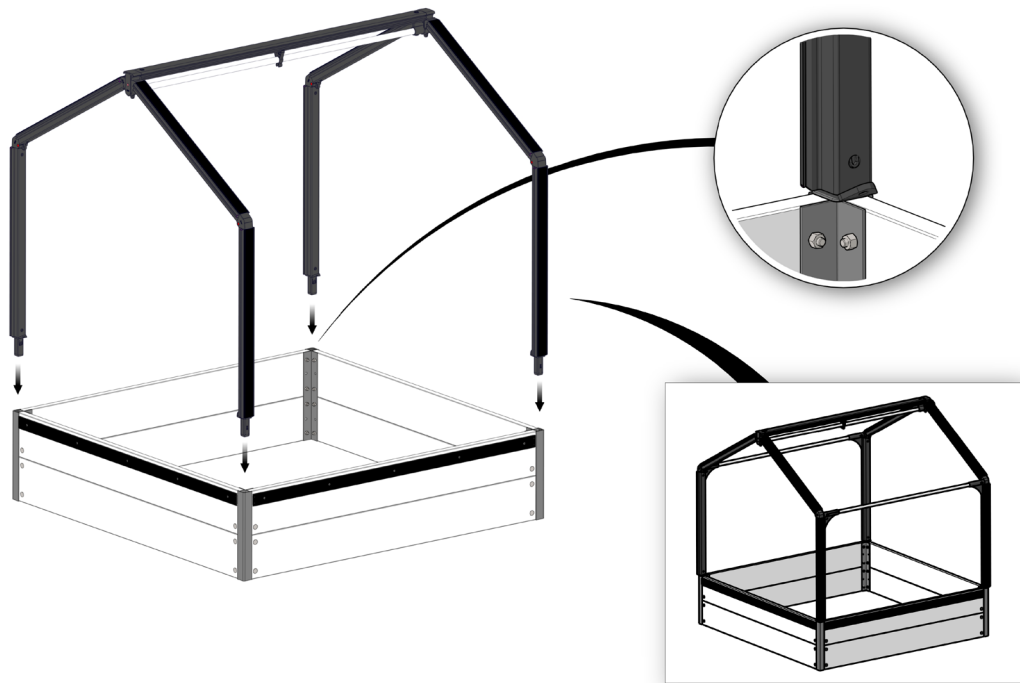

FC5430 Top section AIR for WOOD BASIC

- FC2160 8 pcs. 621 mm
- FC2111 1 pcs. 1140 mm
- FC2171 8 pcs. 619 mm
- FC2191 4 pcs. 1128 mm
- FC2292 1 pcs.
- FC2416 3 pcs. 1116 mm
- FC2307 4 pcs.
- FC2310 4 pcs.
- FC2313 4 pcs.
- FC2326 2 pcs.
- FC2340 2 pcs.
- FC2343 2 pcs.
- FC2471 2 pcs. 1440 mm
- FC2460 4 pcs. 1214 mm
- FC2450 12 pcs.
- FC2321 6 pcs.
- FC2322 6 pcs.
- FC2492 20 pcs. 3,5 x 16 mm torx 10
- FC2477 4 pcs. 5 x 20 mm torx 20
- FC2264 2 pcs.

- FC2527 2 pcs.
- FC2557 2 pcs.
- FC2505 2 pcs.

www.growcamp.dk
info@growcamp.dk

1 FC5430 Top section AIR for WOOD BASIC

BASIC
manual FC5230

2

x1

3

4

At temperatures more than 30 °C/ 90 °F the plastic sides must be opened when the GrowCamp is mounted.