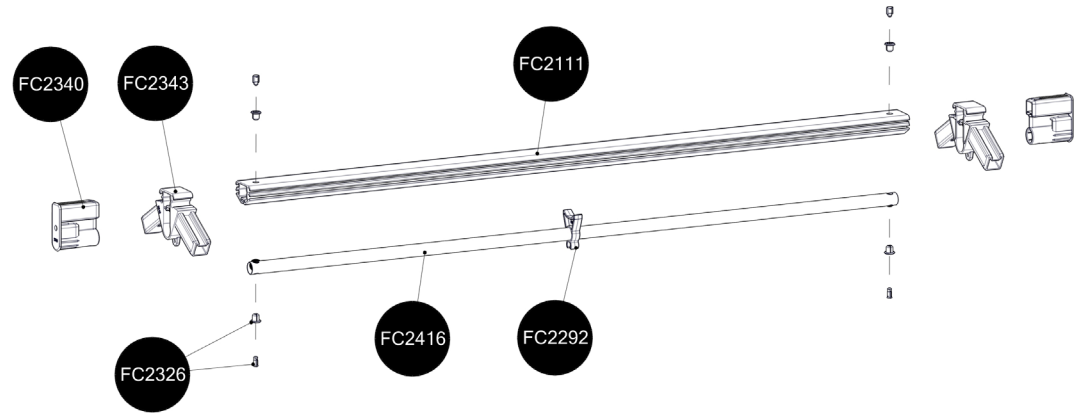

FC5430 Top section AIR for WOOD BASIC

- FC2160 8 pcs. 621 mm
- FC2111 1 pcs. 1140 mm
- FC2171 8 pcs. 619 mm
- FC2191 4 pcs. 1128 mm
- FC2292 1 pcs.
- FC2416 3 pcs. 1116 mm
- FC2307 4 pcs.
- FC2310 4 pcs.
- FC2313 4 pcs.
- FC2326 2 pcs.
- FC2340 2 pcs.
- FC2343 2 pcs.
- FC2471 2 pcs. 1440 mm
- FC2460 4 pcs. 1214 mm
- FC2450 12 pcs.
- FC2321 6 pcs.
- FC2322 6 pcs.
- FC2492 20 pcs. 3,5 x 16 mm torx 10
- FC2477 4 pcs. 5 x 20 mm torx 20
- FC2264 2 pcs.

- FC2527 2 pcs.
- FC2557 2 pcs.
- FC2505 2 pcs.

www.growcamp.dk
info@growcamp.dk

1 FC5430 Top section AIR for WOOD BASIC

BASIC
manual FC5230

2

x1

3

4

At temperatures more than 30 °C/ 90 °F the plastic sides must be opened when the GrowCamp is mounted.