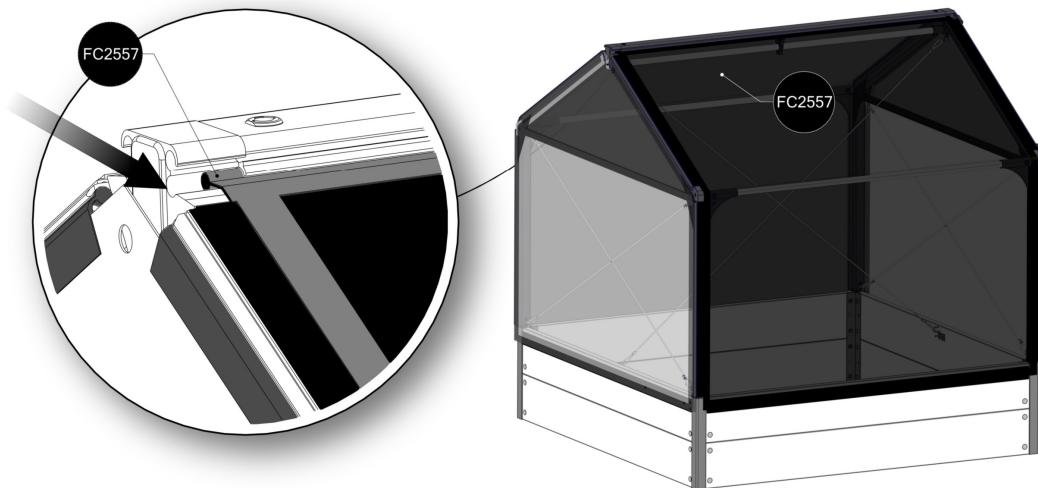

FC5430 Top section AIR for WOOD BASIC

- FC2160 8 pcs. 621 mm
- FC2111 1 pcs. 1140 mm
- FC2171 8 pcs. 619 mm
- FC2191 4 pcs. 1128 mm
- FC2292 1 pcs.
- FC2416 3 pcs. 1116 mm
- FC2307 4 pcs.
- FC2310 4 pcs.
- FC2313 4 pcs.
- FC2326 2 pcs.
- FC2340 2 pcs.
- FC2343 2 pcs.
- FC2471 2 pcs. 1440 mm
- FC2460 4 pcs. 1214 mm
- FC2450 12 pcs.
- FC2321 6 pcs.
- FC2322 6 pcs.
- FC2492 20 pcs. 3,5 x 16 mm torx 10
- FC2477 4 pcs. 5 x 20 mm torx 20
- FC2264 2 pcs.

- FC2527 2 pcs.
- FC2557 2 pcs.
- FC2505 2 pcs.

www.growcamp.dk
info@growcamp.dk

1 FC5430 Top section AIR for WOOD BASIC

BASIC
manual FC5230

2

x1

3

4

At temperatures more than 30 °C/ 90 °F the plastic sides must be opened when the GrowCamp is mounted.