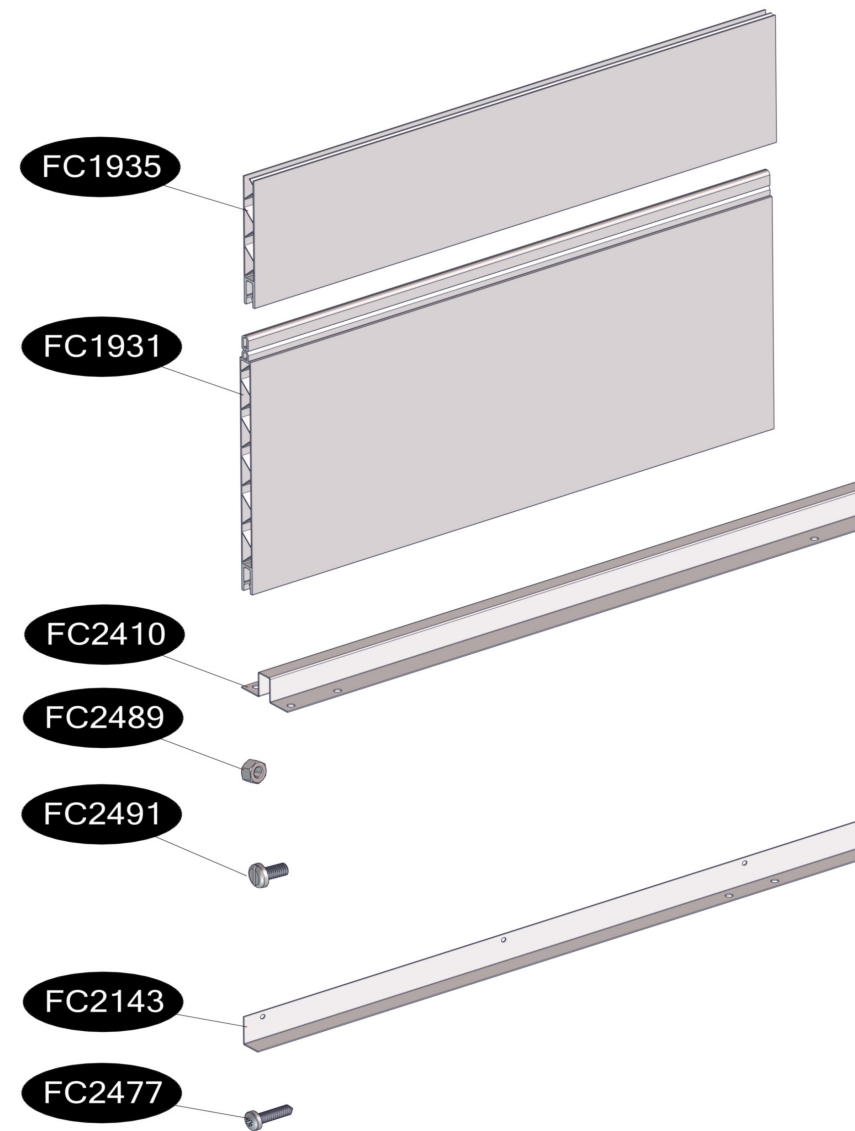

# FC6700 Bottom raised bed WOOD 120x120 cm BASIC

FC1935	8 pcs.	560 x 137 mm
FC1931	2 pcs.	560 x 250 mm
FC2410	1 pcs.	
FC2489	4 pcs.	M6
FC2491	4 pcs.	M6 x10
FC2143	4 pcs.	L= 1090 mm
FC2477	20 pcs.	5 x 20 mm torx 25

# 1 FC6700 Bottom raised bed WOOD 120x120 cm BASIC

2

3

4