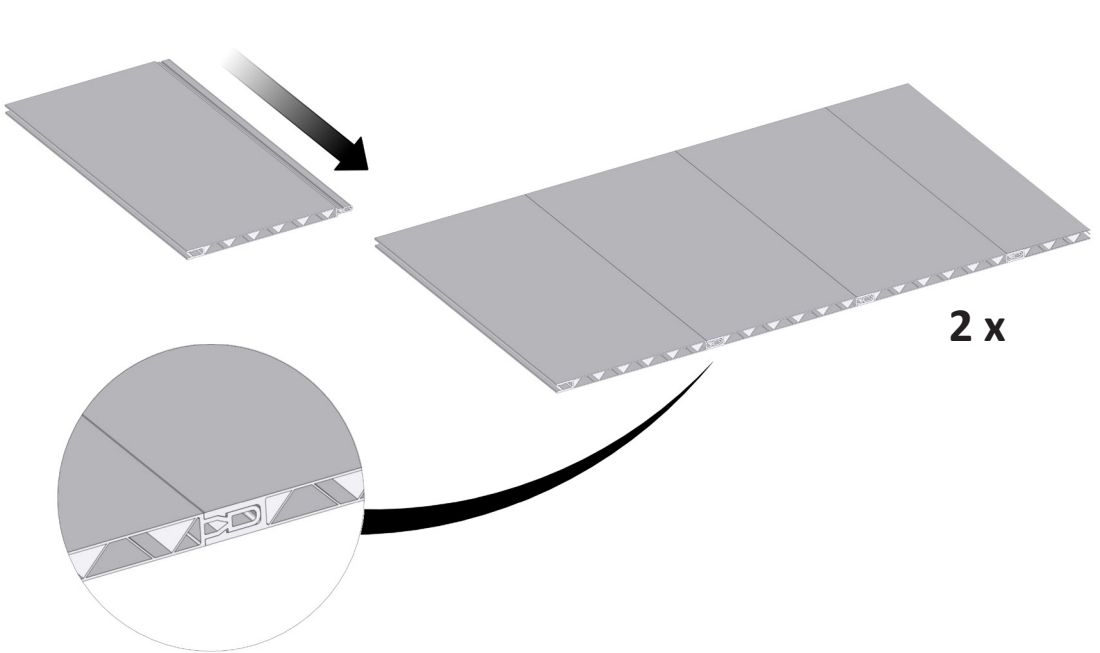

# FC6700 Bottom raised bed WOOD 120x120 cm BASIC

FC1935	8 pcs.	560 x 137 mm
FC1931	2 pcs.	560 x 250 mm
FC2410	1 pcs.	
FC2489	4 pcs.	M6
FC2491	4 pcs.	M6 x10
FC2143	4 pcs.	L= 1090 mm
FC2477	20 pcs.	5 x 20 mm torx 25

# 1 FC6700 Bottom raised bed WOOD 120x120 cm BASIC

2

3

4