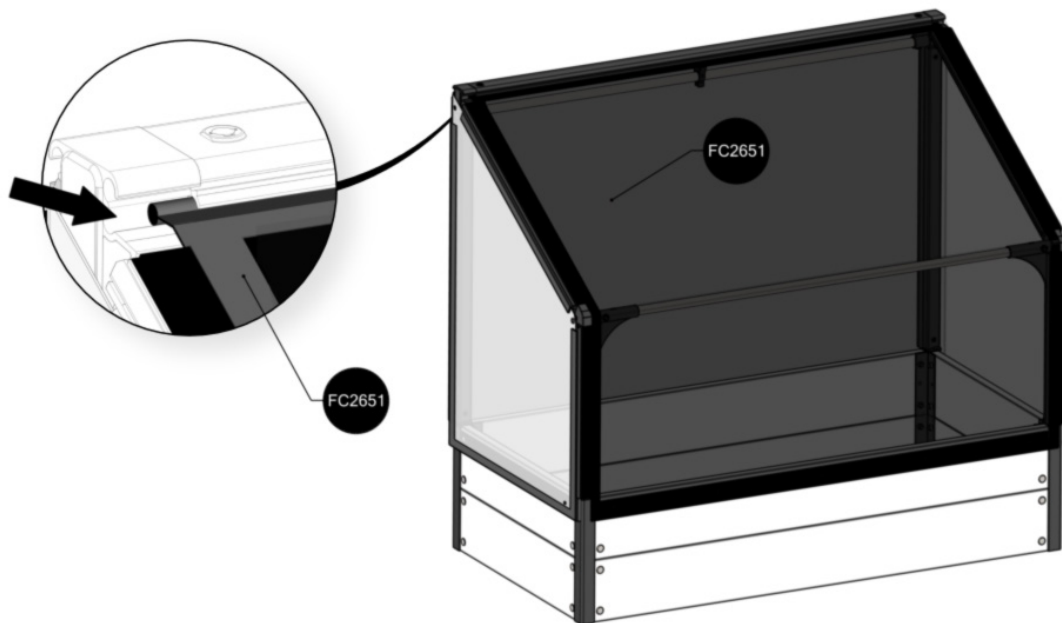

FC5446 Top section for WOOD 120x62 cm

- FC2111 1 pcs. 1140 mm
- FC2165 2 pcs. 703 mm
- FC2160 2 pcs. 621 mm
- FC2161 2 pcs. 400 mm
- FC2179 2 pcs. 752 mm
- FC2171 2 pcs. 619 mm
- FC2181 2 pcs. 398 mm
- FC2191 2 pcs. 1128 mm wood
- FC2193 2 pcs. 545 mm wood
- FC2416 2 pcs. Ø19 x 1116 mm
- FC2492 16 pcs. 3,5 x 16 mm torx 10
- FC2292 1 pcs.
- FC2307 2 pcs.
- FC2310 4 pcs.
- FC2313 2 pcs.
- FC2320 2 pcs.
- FC2321 2 pcs.
- FC2322 4 pcs.
- FC2326 2 pcs.
- FC2340 2 pcs.
- FC2342 2 pcs.

- FC2601 2 pcs.
- FC2621 1 pcs.
- FC2623 1 pcs.
- FC2651 1 pcs.

1

BASIC
manual FC5236

2

3

4

x2

11

12

At temperatures more than 30 °C/ 90 °F the plastic sides must be opened when the GrowCamp is mounted.