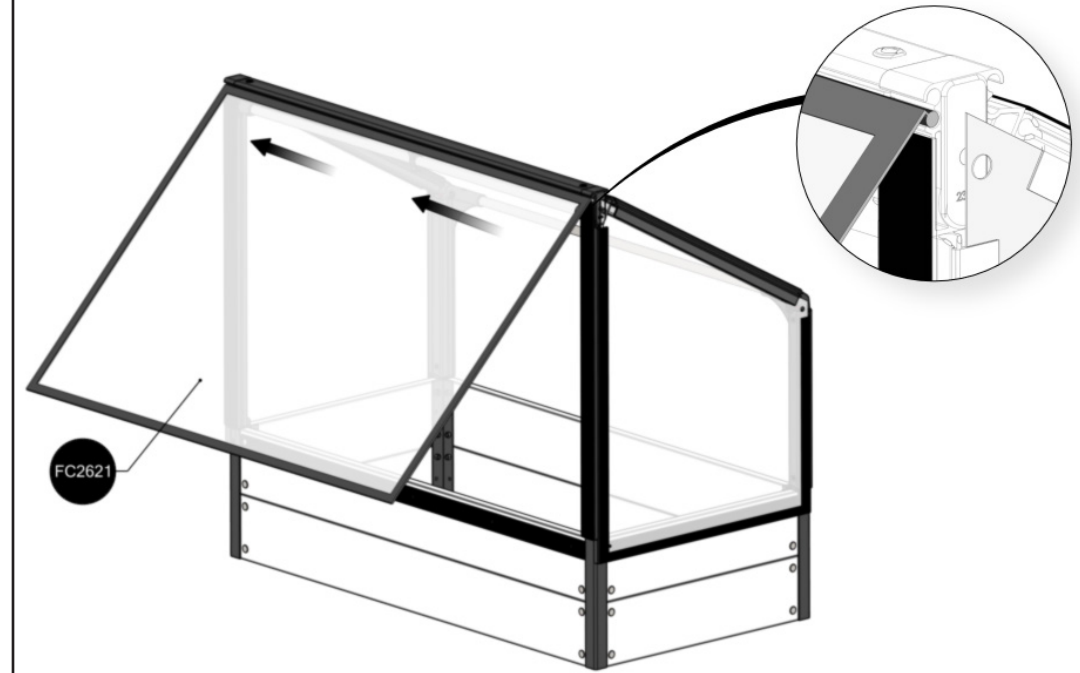

FC5446 Top section for WOOD 120x62 cm

- FC2111 1 pcs. 1140 mm
- FC2165 2 pcs. 703 mm
- FC2160 2 pcs. 621 mm
- FC2161 2 pcs. 400 mm
- FC2179 2 pcs. 752 mm
- FC2171 2 pcs. 619 mm
- FC2181 2 pcs. 398 mm
- FC2191 2 pcs. 1128 mm wood
- FC2193 2 pcs. 545 mm wood
- FC2416 2 pcs. Ø19 x 1116 mm
- FC2492 16 pcs. 3,5 x 16 mm torx 10
- FC2292 1 pcs.
- FC2307 2 pcs.
- FC2310 4 pcs.
- FC2313 2 pcs.
- FC2320 2 pcs.
- FC2321 2 pcs.
- FC2322 4 pcs.
- FC2326 2 pcs.
- FC2340 2 pcs.
- FC2342 2 pcs.

- FC2601 2 pcs.
- FC2621 1 pcs.
- FC2623 1 pcs.
- FC2651 1 pcs.

1

BASIC
manual FC5236

2

3

4

x2

11

12

At temperatures more than 30 °C/ 90 °F the plastic sides must be opened when the GrowCamp is mounted.