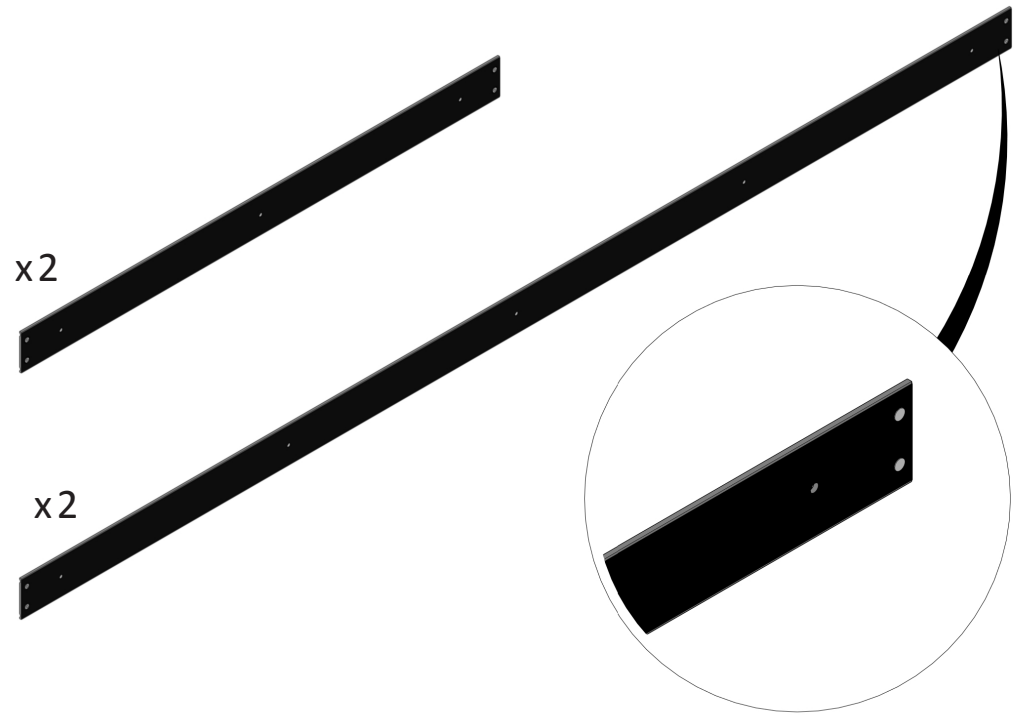

FC5446 Top section for WOOD 120x62 cm

- FC2111 1 pcs. 1140 mm
- FC2165 2 pcs. 703 mm
- FC2160 2 pcs. 621 mm
- FC2161 2 pcs. 400 mm
- FC2179 2 pcs. 752 mm
- FC2171 2 pcs. 619 mm
- FC2181 2 pcs. 398 mm
- FC2191 2 pcs. 1128 mm wood
- FC2193 2 pcs. 545 mm wood
- FC2416 2 pcs. Ø19 x 1116 mm
- FC2492 16 pcs. 3,5 x 16 mm torx 10
- FC2292 1 pcs.
- FC2307 2 pcs.
- FC2310 4 pcs.
- FC2313 2 pcs.
- FC2320 2 pcs.
- FC2321 2 pcs.
- FC2322 4 pcs.
- FC2326 2 pcs.
- FC2340 2 pcs.
- FC2342 2 pcs.

- FC2601 2 pcs.
- FC2621 1 pcs.
- FC2623 1 pcs.
- FC2651 1 pcs.

1

BASIC
manual FC5236

2

3

4

x2

11