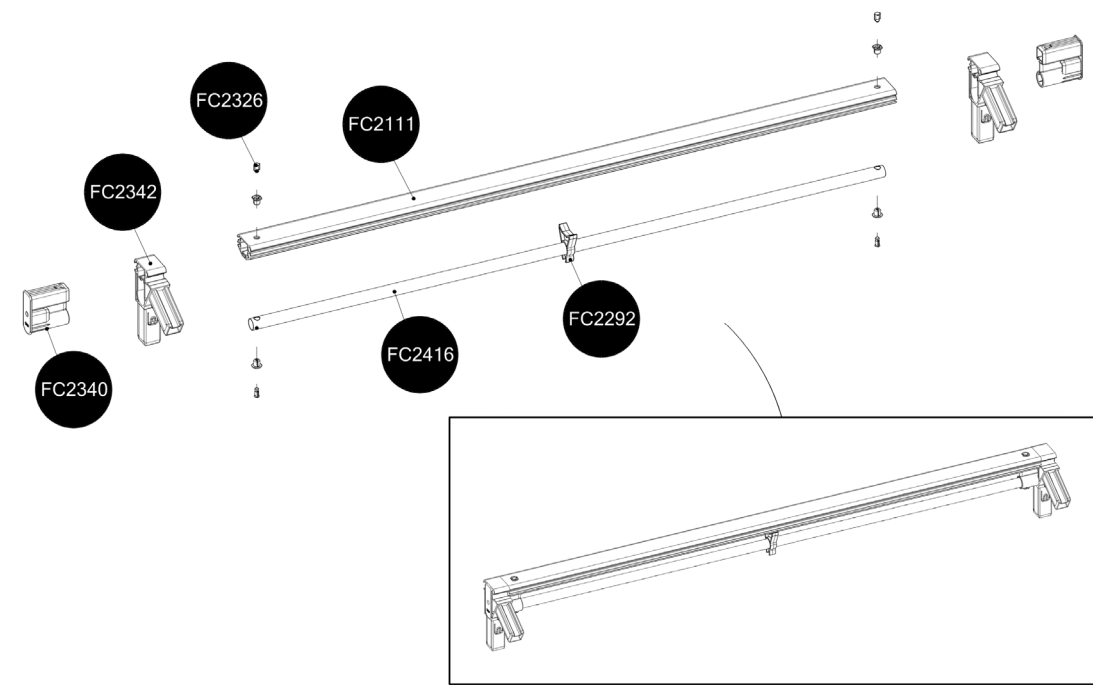

FC5446 Top section for WOOD 120x62 cm

- FC2111 1 pcs. 1140 mm
- FC2165 2 pcs. 703 mm
- FC2160 2 pcs. 621 mm
- FC2161 2 pcs. 400 mm
- FC2179 2 pcs. 752 mm
- FC2171 2 pcs. 619 mm
- FC2181 2 pcs. 398 mm
- FC2191 2 pcs. 1128 mm wood
- FC2193 2 pcs. 545 mm wood
- FC2416 2 pcs. Ø19 x 1116 mm
- FC2492 16 pcs. 3,5 x 16 mm torx 10
- FC2292 1 pcs.
- FC2307 2 pcs.
- FC2310 4 pcs.
- FC2313 2 pcs.
- FC2320 2 pcs.
- FC2321 2 pcs.
- FC2322 4 pcs.
- FC2326 2 pcs.
- FC2340 2 pcs.
- FC2342 2 pcs.

- FC2601 2 pcs.
- FC2621 1 pcs.
- FC2623 1 pcs.
- FC2651 1 pcs.

1

BASIC
manual FC5236

2

3

4

x2

11

12

At temperatures more than 30 °C/ 90 °F the plastic sides must be opened when the GrowCamp is mounted.