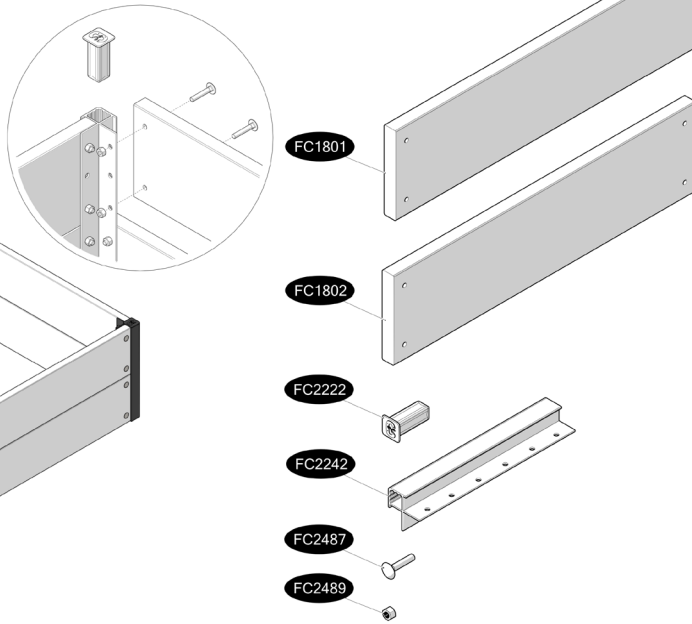

FC5446 Top section for WOOD 120x62 cm

- FC2111 1 pcs. 1140 mm
- FC2165 2 pcs. 703 mm
- FC2160 2 pcs. 621 mm
- FC2161 2 pcs. 400 mm
- FC2179 2 pcs. 752 mm
- FC2171 2 pcs. 619 mm
- FC2181 2 pcs. 398 mm
- FC2191 2 pcs. 1128 mm wood
- FC2193 2 pcs. 545 mm wood
- FC2416 2 pcs. Ø19 x 1116 mm
- FC2492 16 pcs. 3,5 x 16 mm torx 10
- FC2292 1 pcs.
- FC2307 2 pcs.
- FC2310 4 pcs.
- FC2313 2 pcs.
- FC2320 2 pcs.
- FC2321 2 pcs.
- FC2322 4 pcs.
- FC2326 2 pcs.
- FC2340 2 pcs.
- FC2342 2 pcs.

- FC2601 2 pcs.
- FC2621 1 pcs.
- FC2623 1 pcs.
- FC2651 1 pcs.

1

BASIC
manual FC5236

2

3

4

x2

11

12

At temperatures more than 30 °C/ 90 °F the plastic sides must be opened when the GrowCamp is mounted.