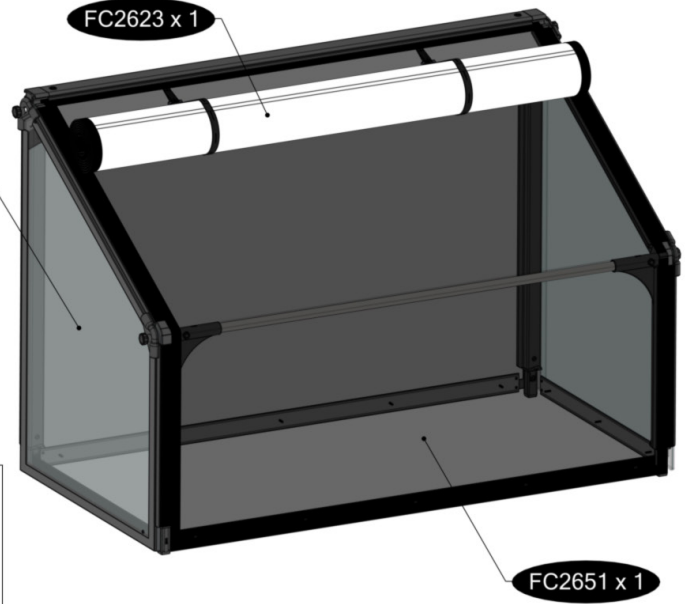

FC5446 Top section for WOOD 120x62 cm

- FC2111 1 pcs. 1140 mm
- FC2165 2 pcs. 703 mm
- FC2160 2 pcs. 621 mm
- FC2161 2 pcs. 400 mm
- FC2179 2 pcs. 752 mm
- FC2171 2 pcs. 619 mm
- FC2181 2 pcs. 398 mm
- FC2191 2 pcs. 1128 mm wood
- FC2193 2 pcs. 545 mm wood
- FC2416 2 pcs. Ø19 x 1116 mm
- FC2492 16 pcs. 3,5 x 16 mm torx 10
- FC2292 1 pcs.
- FC2307 2 pcs.
- FC2310 4 pcs.
- FC2313 2 pcs.
- FC2320 2 pcs.
- FC2321 2 pcs.
- FC2322 4 pcs.
- FC2326 2 pcs.
- FC2340 2 pcs.
- FC2342 2 pcs.

- FC2601 2 pcs.
- FC2621 1 pcs.
- FC2623 1 pcs.
- FC2651 1 pcs.

1

BASIC
manual FC5236

2

3

4

x2

11

12

At temperatures more than 30 °C/ 90 °F the plastic sides must be opened when the GrowCamp is mounted.