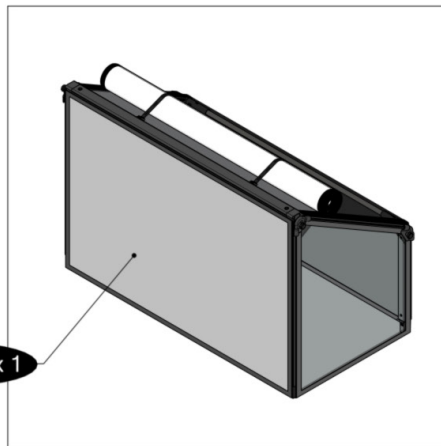

FC5446 Top section for WOOD 120x62 cm

- FC2111 1 pcs. 1140 mm
- FC2165 2 pcs. 703 mm
- FC2160 2 pcs. 621 mm
- FC2161 2 pcs. 400 mm
- FC2179 2 pcs. 752 mm
- FC2171 2 pcs. 619 mm
- FC2181 2 pcs. 398 mm
- FC2191 2 pcs. 1128 mm wood
- FC2193 2 pcs. 545 mm wood
- FC2416 2 pcs. Ø19 x 1116 mm
- FC2492 16 pcs. 3,5 x 16 mm torx 10
- FC2292 1 pcs.
- FC2307 2 pcs.
- FC2310 4 pcs.
- FC2313 2 pcs.
- FC2320 2 pcs.
- FC2321 2 pcs.
- FC2322 4 pcs.
- FC2326 2 pcs.
- FC2340 2 pcs.
- FC2342 2 pcs.

- FC2601 2 pcs.
- FC2621 1 pcs.
- FC2623 1 pcs.
- FC2651 1 pcs.

1

BASIC
manual FC5236

2

3

4

x2

11