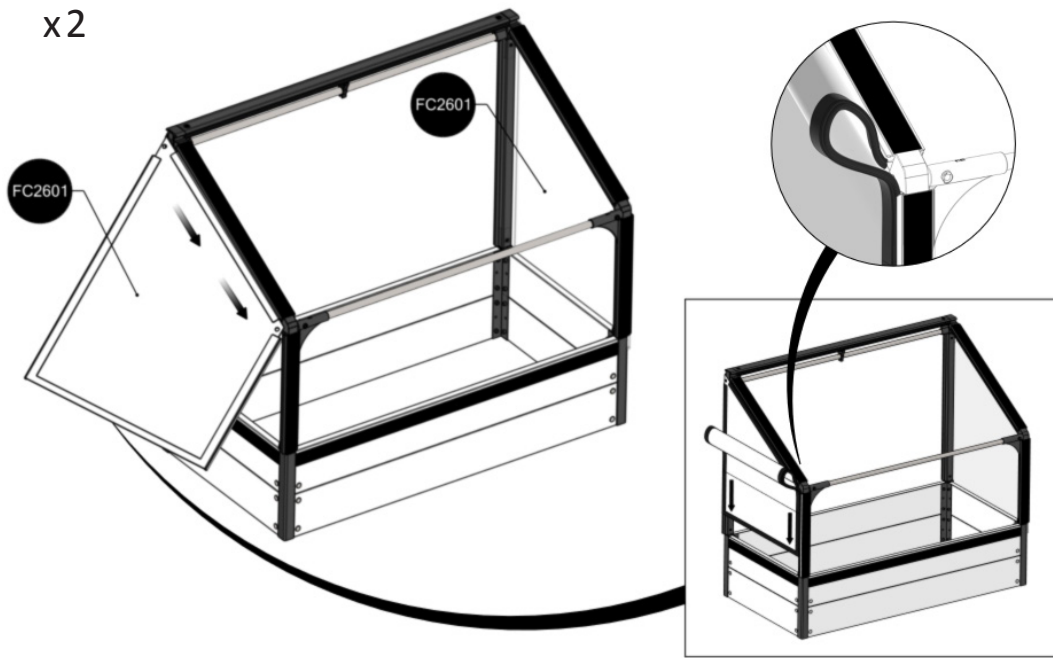

FC5446 Top section for WOOD 120x62 cm

- FC2111 1 pcs. 1140 mm
- FC2165 2 pcs. 703 mm
- FC2160 2 pcs. 621 mm
- FC2161 2 pcs. 400 mm
- FC2179 2 pcs. 752 mm
- FC2171 2 pcs. 619 mm
- FC2181 2 pcs. 398 mm
- FC2191 2 pcs. 1128 mm wood
- FC2193 2 pcs. 545 mm wood
- FC2416 2 pcs. Ø19 x 1116 mm
- FC2492 16 pcs. 3,5 x 16 mm torx 10
- FC2292 1 pcs.
- FC2307 2 pcs.
- FC2310 4 pcs.
- FC2313 2 pcs.
- FC2320 2 pcs.
- FC2321 2 pcs.
- FC2322 4 pcs.
- FC2326 2 pcs.
- FC2340 2 pcs.
- FC2342 2 pcs.

- FC2601 2 pcs.
- FC2621 1 pcs.
- FC2623 1 pcs.
- FC2651 1 pcs.

1

BASIC
manual FC5236

2

3

4

x2

11

12

At temperatures more than 30 °C/ 90 °F the plastic sides must be opened when the GrowCamp is mounted.