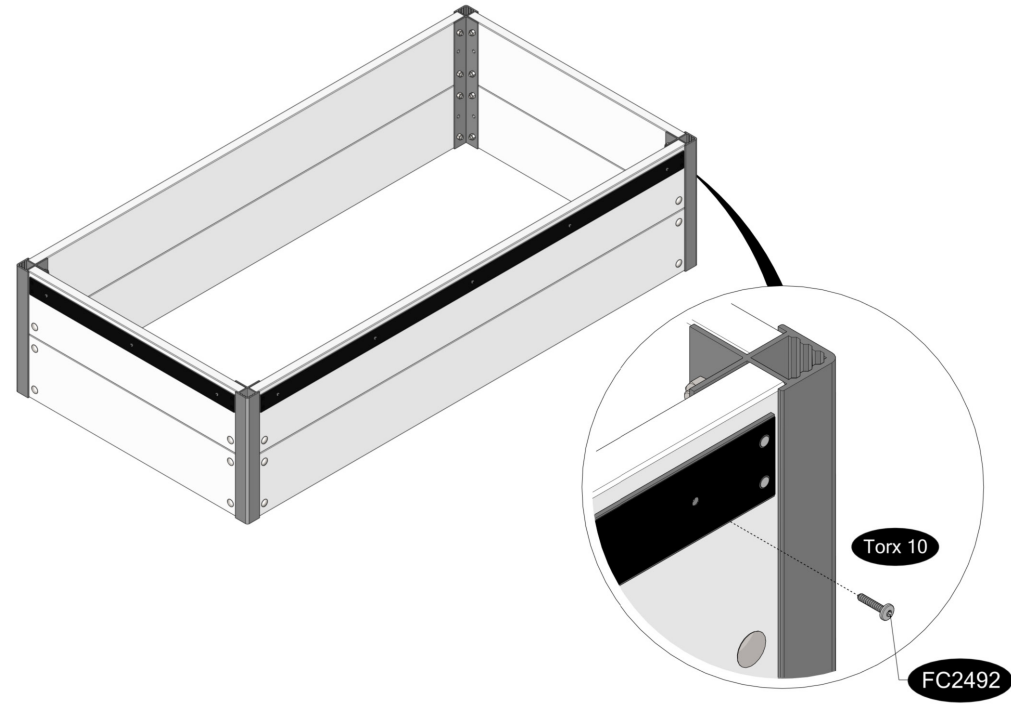

FC5446 Top section for WOOD 120x62 cm

- FC2111 1 pcs. 1140 mm
- FC2165 2 pcs. 703 mm
- FC2160 2 pcs. 621 mm
- FC2161 2 pcs. 400 mm
- FC2179 2 pcs. 752 mm
- FC2171 2 pcs. 619 mm
- FC2181 2 pcs. 398 mm
- FC2191 2 pcs. 1128 mm wood
- FC2193 2 pcs. 545 mm wood
- FC2416 2 pcs. Ø19 x 1116 mm
- FC2492 16 pcs. 3,5 x 16 mm torx 10
- FC2292 1 pcs.
- FC2307 2 pcs.
- FC2310 4 pcs.
- FC2313 2 pcs.
- FC2320 2 pcs.
- FC2321 2 pcs.
- FC2322 4 pcs.
- FC2326 2 pcs.
- FC2340 2 pcs.
- FC2342 2 pcs.

- FC2601 2 pcs.
- FC2621 1 pcs.
- FC2623 1 pcs.
- FC2651 1 pcs.

1

BASIC
manual FC5236

2

3

4

x2

11

12

At temperatures more than 30 °C/ 90 °F the plastic sides must be opened when the GrowCamp is mounted.