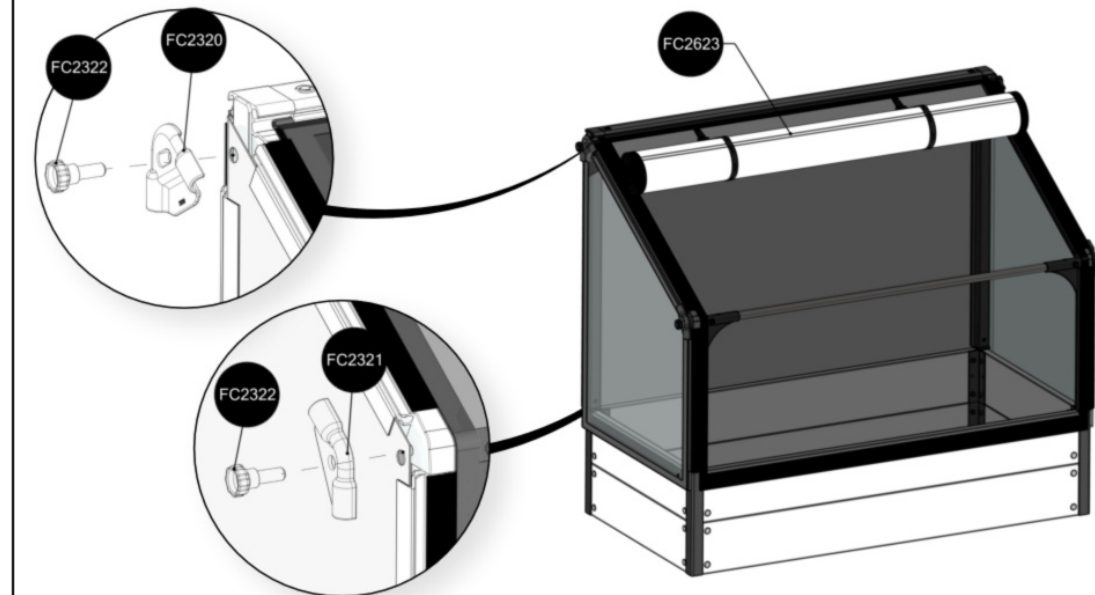

FC5446 Top section for WOOD 120x62 cm

- FC2111 1 pcs. 1140 mm
- FC2165 2 pcs. 703 mm
- FC2160 2 pcs. 621 mm
- FC2161 2 pcs. 400 mm
- FC2179 2 pcs. 752 mm
- FC2171 2 pcs. 619 mm
- FC2181 2 pcs. 398 mm
- FC2191 2 pcs. 1128 mm wood
- FC2193 2 pcs. 545 mm wood
- FC2416 2 pcs. Ø19 x 1116 mm
- FC2492 16 pcs. 3,5 x 16 mm torx 10
- FC2292 1 pcs.
- FC2307 2 pcs.
- FC2310 4 pcs.
- FC2313 2 pcs.
- FC2320 2 pcs.
- FC2321 2 pcs.
- FC2322 4 pcs.
- FC2326 2 pcs.
- FC2340 2 pcs.
- FC2342 2 pcs.

- FC2601 2 pcs.
- FC2621 1 pcs.
- FC2623 1 pcs.
- FC2651 1 pcs.

1

BASIC
manual FC5236

2

3

4

x2

11

12

At temperatures more than 30 °C/ 90 °F the plastic sides must be opened when the GrowCamp is mounted.