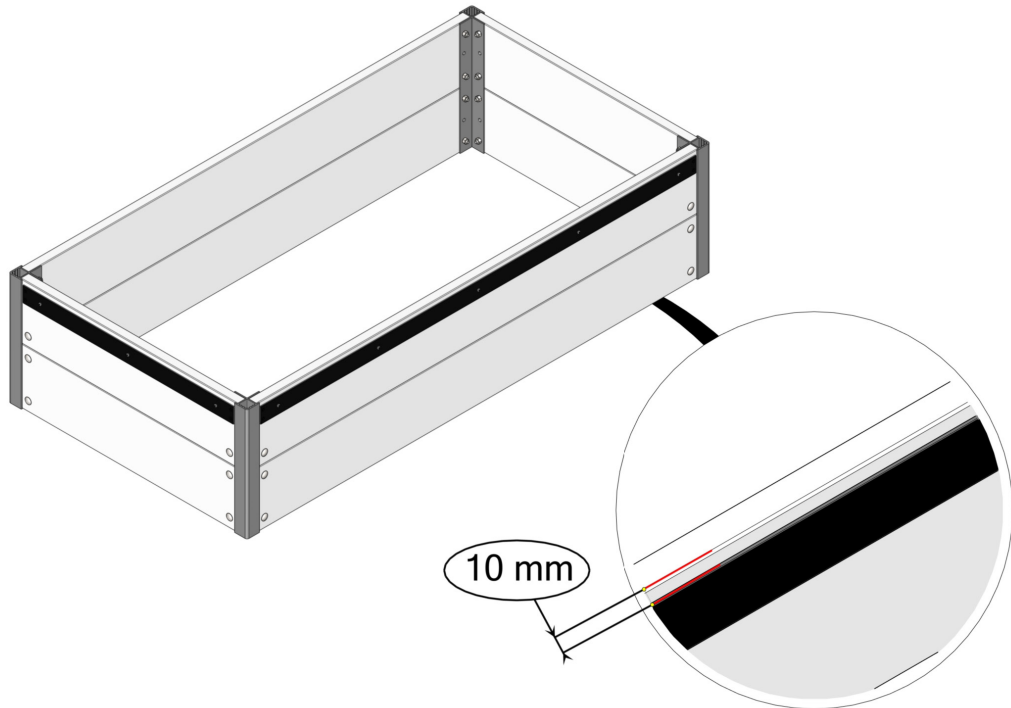

FC5446 Top section for WOOD 120x62 cm

- FC2111 1 pcs. 1140 mm
- FC2165 2 pcs. 703 mm
- FC2160 2 pcs. 621 mm
- FC2161 2 pcs. 400 mm
- FC2179 2 pcs. 752 mm
- FC2171 2 pcs. 619 mm
- FC2181 2 pcs. 398 mm
- FC2191 2 pcs. 1128 mm wood
- FC2193 2 pcs. 545 mm wood
- FC2416 2 pcs. Ø19 x 1116 mm
- FC2492 16 pcs. 3,5 x 16 mm torx 10
- FC2292 1 pcs.
- FC2307 2 pcs.
- FC2310 4 pcs.
- FC2313 2 pcs.
- FC2320 2 pcs.
- FC2321 2 pcs.
- FC2322 4 pcs.
- FC2326 2 pcs.
- FC2340 2 pcs.
- FC2342 2 pcs.

- FC2601 2 pcs.
- FC2621 1 pcs.
- FC2623 1 pcs.
- FC2651 1 pcs.

1

BASIC
manual FC5236

2

3

4

x2

11

12

At temperatures more than 30 °C/ 90 °F the plastic sides must be opened when the GrowCamp is mounted.