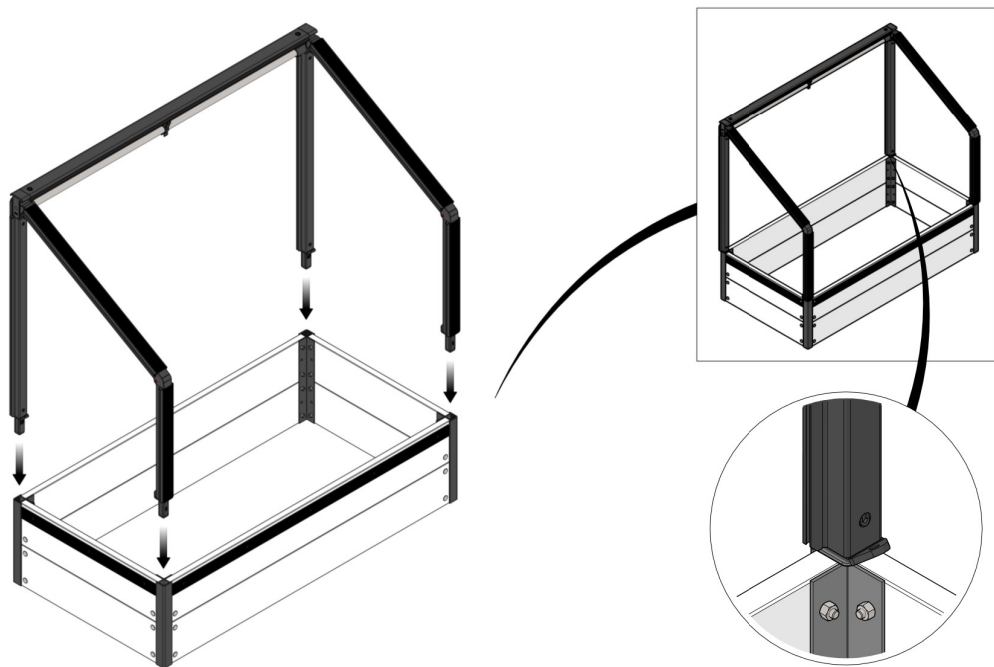

FC5446 Top section for WOOD 120x62 cm

- FC2111 1 pcs. 1140 mm
- FC2165 2 pcs. 703 mm
- FC2160 2 pcs. 621 mm
- FC2161 2 pcs. 400 mm
- FC2179 2 pcs. 752 mm
- FC2171 2 pcs. 619 mm
- FC2181 2 pcs. 398 mm
- FC2191 2 pcs. 1128 mm wood
- FC2193 2 pcs. 545 mm wood
- FC2416 2 pcs. Ø19 x 1116 mm
- FC2492 16 pcs. 3,5 x 16 mm torx 10
- FC2292 1 pcs.
- FC2307 2 pcs.
- FC2310 4 pcs.
- FC2313 2 pcs.
- FC2320 2 pcs.
- FC2321 2 pcs.
- FC2322 4 pcs.
- FC2326 2 pcs.
- FC2340 2 pcs.
- FC2342 2 pcs.

- FC2601 2 pcs.
- FC2621 1 pcs.
- FC2623 1 pcs.
- FC2651 1 pcs.

1

BASIC
manual FC5236

2

3

4

x2

11

12

At temperatures more than 30 °C/ 90 °F the plastic sides must be opened when the GrowCamp is mounted.