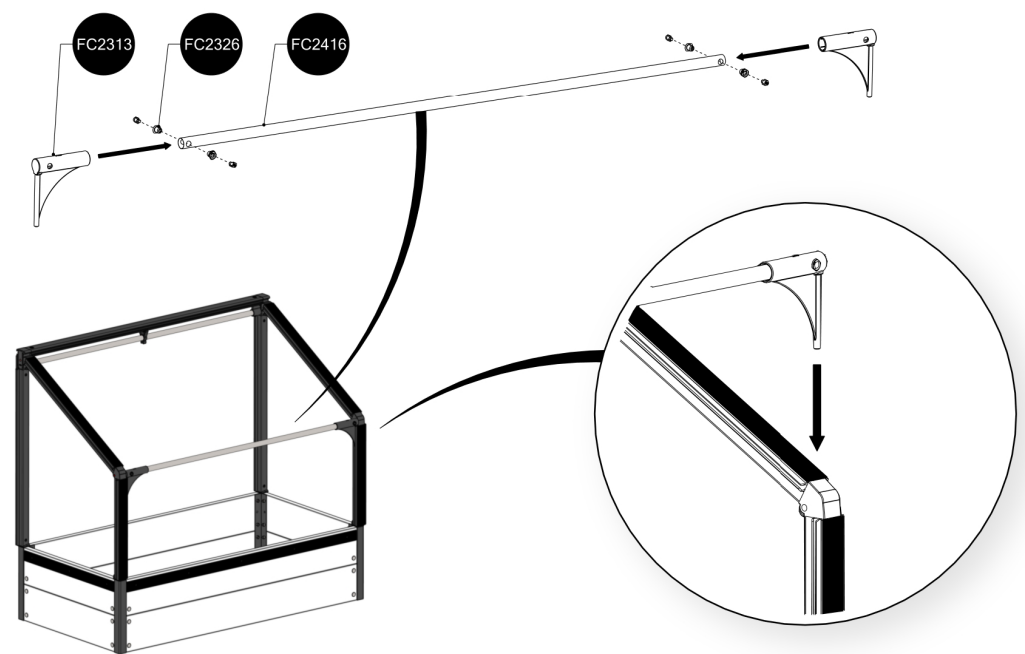

FC5446 Top section for WOOD 120x62 cm

- FC2111 1 pcs. 1140 mm
- FC2165 2 pcs. 703 mm
- FC2160 2 pcs. 621 mm
- FC2161 2 pcs. 400 mm
- FC2179 2 pcs. 752 mm
- FC2171 2 pcs. 619 mm
- FC2181 2 pcs. 398 mm
- FC2191 2 pcs. 1128 mm wood
- FC2193 2 pcs. 545 mm wood
- FC2416 2 pcs. Ø19 x 1116 mm
- FC2492 16 pcs. 3,5 x 16 mm torx 10
- FC2292 1 pcs.
- FC2307 2 pcs.
- FC2310 4 pcs.
- FC2313 2 pcs.
- FC2320 2 pcs.
- FC2321 2 pcs.
- FC2322 4 pcs.
- FC2326 2 pcs.
- FC2340 2 pcs.
- FC2342 2 pcs.

- FC2601 2 pcs.
- FC2621 1 pcs.
- FC2623 1 pcs.
- FC2651 1 pcs.

1

BASIC
manual FC5236

2

3

4

x2

11

12

At temperatures more than 30 °C/ 90 °F the plastic sides must be opened when the GrowCamp is mounted.