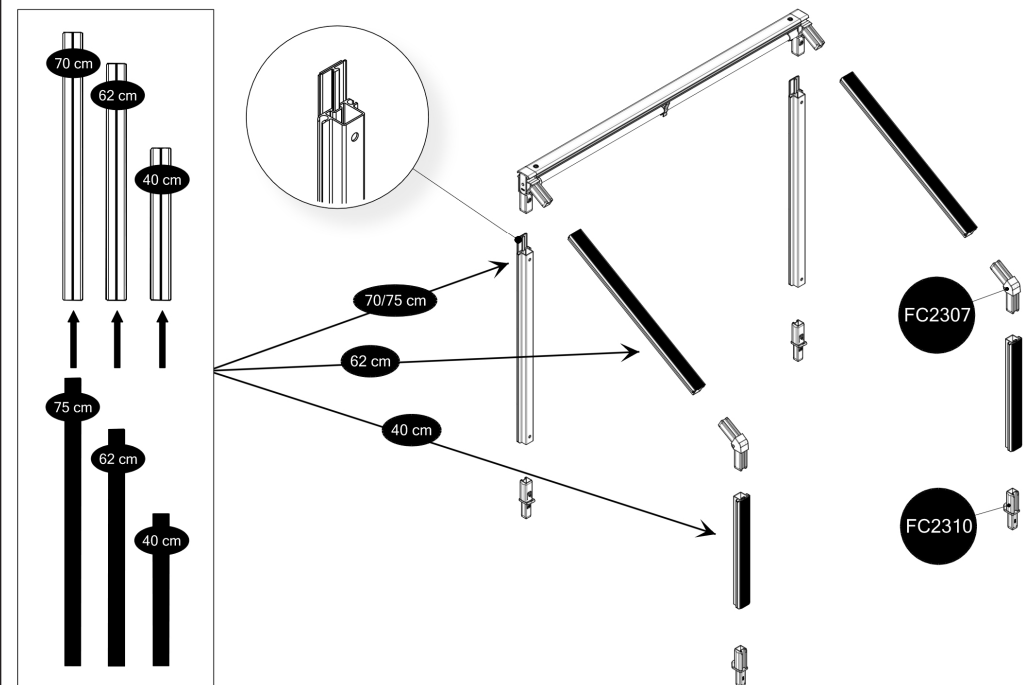

FC5446 Top section for WOOD 120x62 cm

- FC2111 1 pcs. 1140 mm
- FC2165 2 pcs. 703 mm
- FC2160 2 pcs. 621 mm
- FC2161 2 pcs. 400 mm
- FC2179 2 pcs. 752 mm
- FC2171 2 pcs. 619 mm
- FC2181 2 pcs. 398 mm
- FC2191 2 pcs. 1128 mm wood
- FC2193 2 pcs. 545 mm wood
- FC2416 2 pcs. Ø19 x 1116 mm
- FC2492 16 pcs. 3,5 x 16 mm torx 10
- FC2292 1 pcs.
- FC2307 2 pcs.
- FC2310 4 pcs.
- FC2313 2 pcs.
- FC2320 2 pcs.
- FC2321 2 pcs.
- FC2322 4 pcs.
- FC2326 2 pcs.
- FC2340 2 pcs.
- FC2342 2 pcs.

- FC2601 2 pcs.
- FC2621 1 pcs.
- FC2623 1 pcs.
- FC2651 1 pcs.

1

BASIC
manual FC5236

2

3

4

x2

11

12

At temperatures more than 30 °C/ 90 °F the plastic sides must be opened when the GrowCamp is mounted.