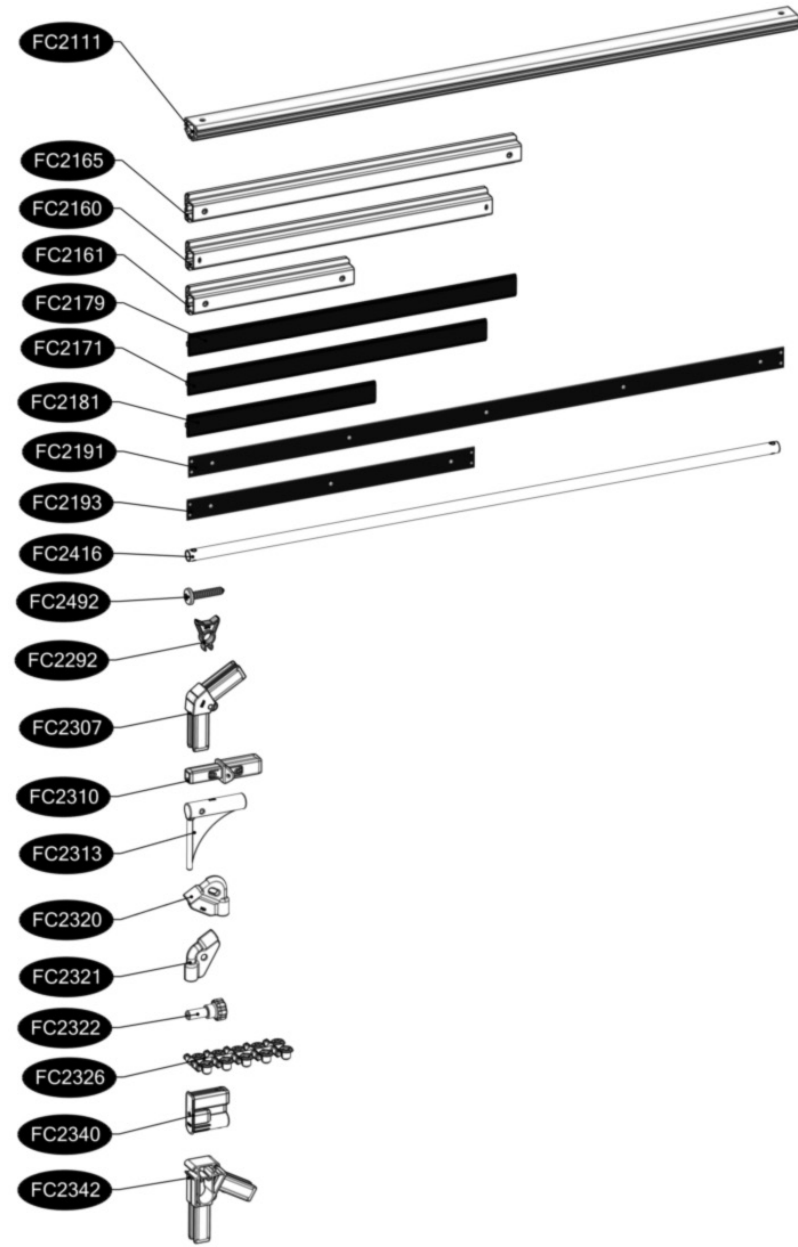

FC5446 Top section for WOOD 120x62 cm

- FC2111 1 pcs. 1140 mm
- FC2165 2 pcs. 703 mm
- FC2160 2 pcs. 621 mm
- FC2161 2 pcs. 400 mm
- FC2179 2 pcs. 752 mm
- FC2171 2 pcs. 619 mm
- FC2181 2 pcs. 398 mm
- FC2191 2 pcs. 1128 mm wood
- FC2193 2 pcs. 545 mm wood
- FC2416 2 pcs. Ø19 x 1116 mm
- FC2492 16 pcs. 3,5 x 16 mm torx 10
- FC2292 1 pcs.
- FC2307 2 pcs.
- FC2310 4 pcs.
- FC2313 2 pcs.
- FC2320 2 pcs.
- FC2321 2 pcs.
- FC2322 4 pcs.
- FC2326 2 pcs.
- FC2340 2 pcs.
- FC2342 2 pcs.

- FC2601 2 pcs.
- FC2621 1 pcs.
- FC2623 1 pcs.
- FC2651 1 pcs.

1

BASIC
manual FC5236

2

3

4

x2

11