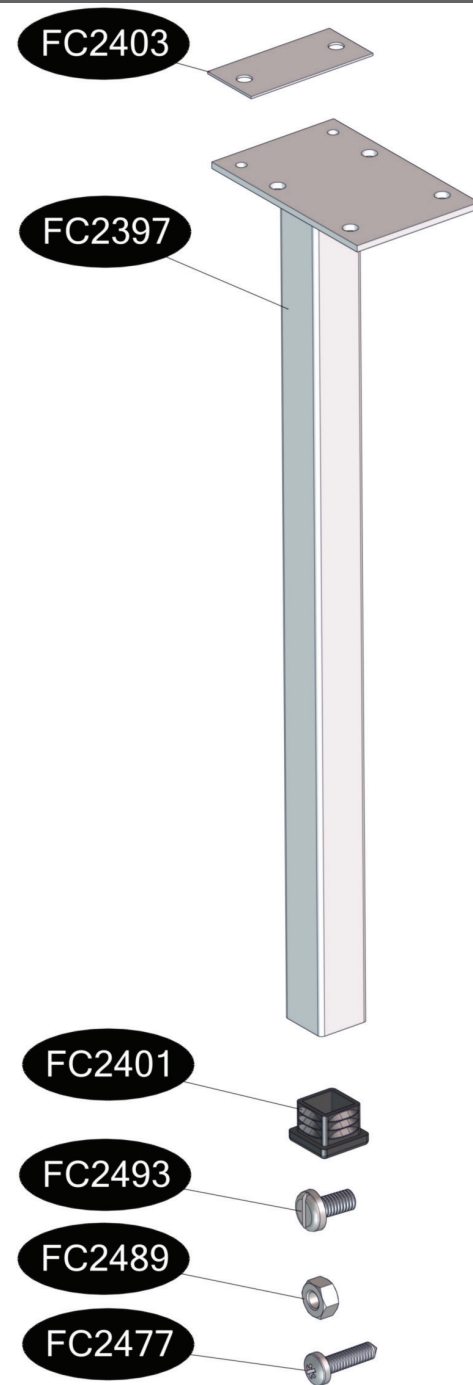

FC9139 Legs for raised bed WOOD with bottom EXTENSION 2 pcs.

- FC2403 2 pcs.
- FC2397 2 pcs.
- FC2401 2 pcs.
- FC2493 8 pcs. M6 X 20
- FC2489 8 pcs. M6
- FC2477 4 pcs. 5 X 20 Torx 25

www.growcamp.dk
info@growcamp.dk

1 FC9139 Legs for raised bed WOOD with bottom EXTENSION 2 pcs.

2

3

4