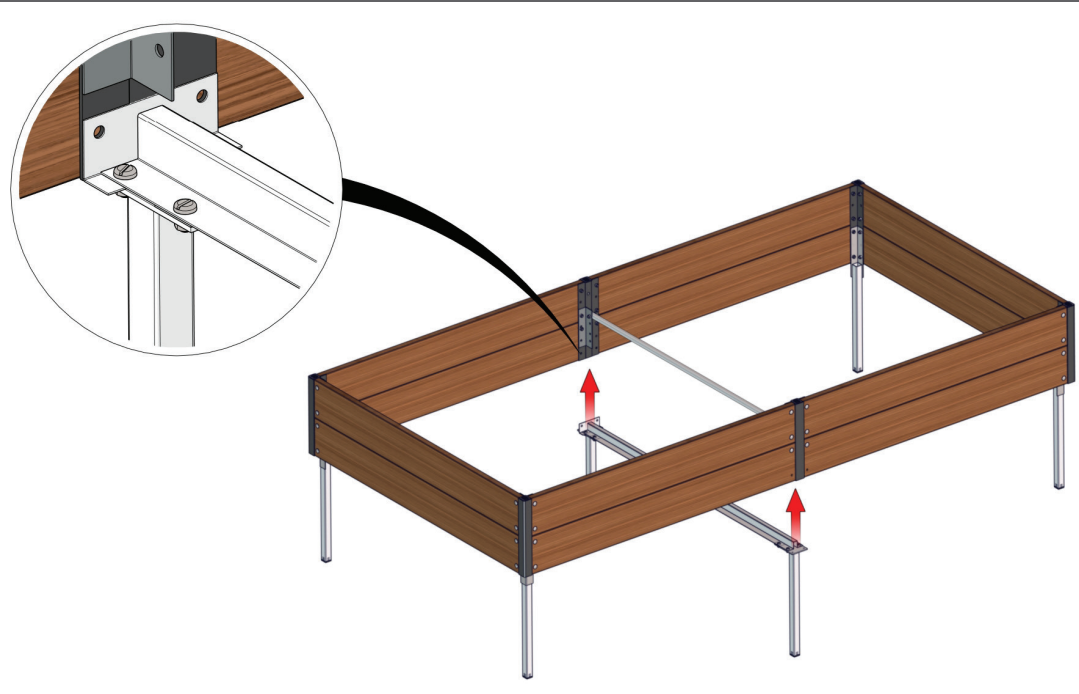

FC9139 Legs for raised bed WOOD with bottom EXTENSION 2 pcs.

- FC2403 2 pcs.
- FC2397 2 pcs.
- FC2401 2 pcs.
- FC2493 8 pcs. M6 X 20
- FC2489 8 pcs. M6
- FC2477 4 pcs. 5 X 20 Torx 25

www.growcamp.dk
info@growcamp.dk

1 FC9139 Legs for raised bed WOOD with bottom EXTENSION 2 pcs.

2

3

4