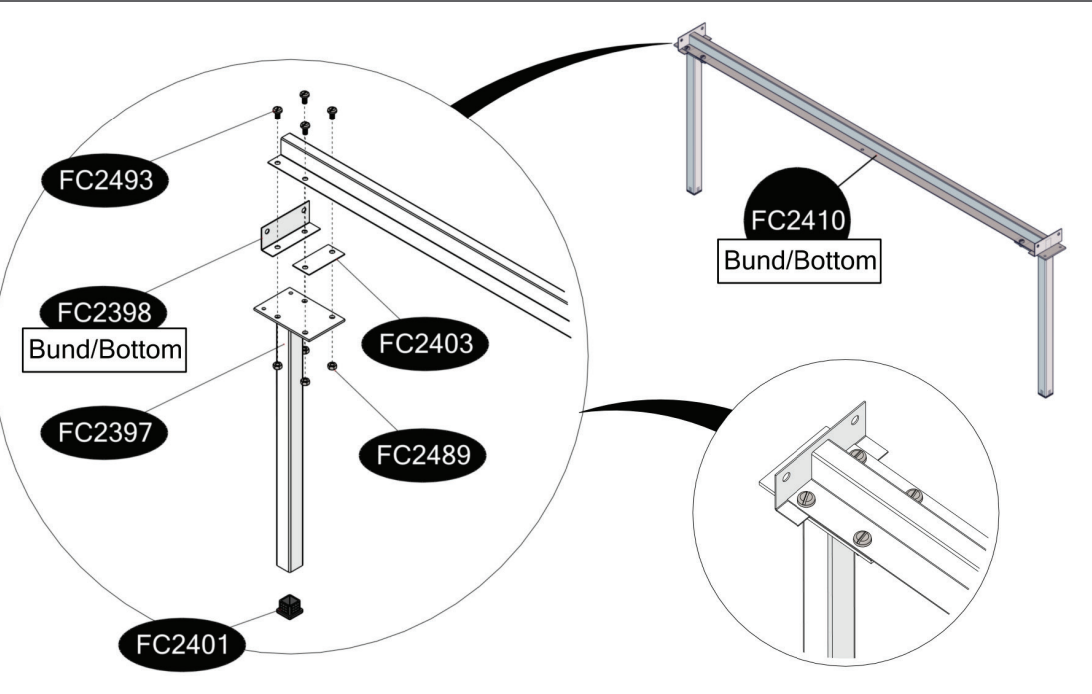

FC9139 Legs for raised bed WOOD with bottom EXTENSION 2 pcs.

- FC2403 2 pcs.
- FC2397 2 pcs.
- FC2401 2 pcs.
- FC2493 8 pcs. M6 X 20
- FC2489 8 pcs. M6
- FC2477 4 pcs. 5 X 20 Torx 25

www.growcamp.dk
info@growcamp.dk

1 FC9139 Legs for raised bed WOOD with bottom EXTENSION 2 pcs.

2

3

4