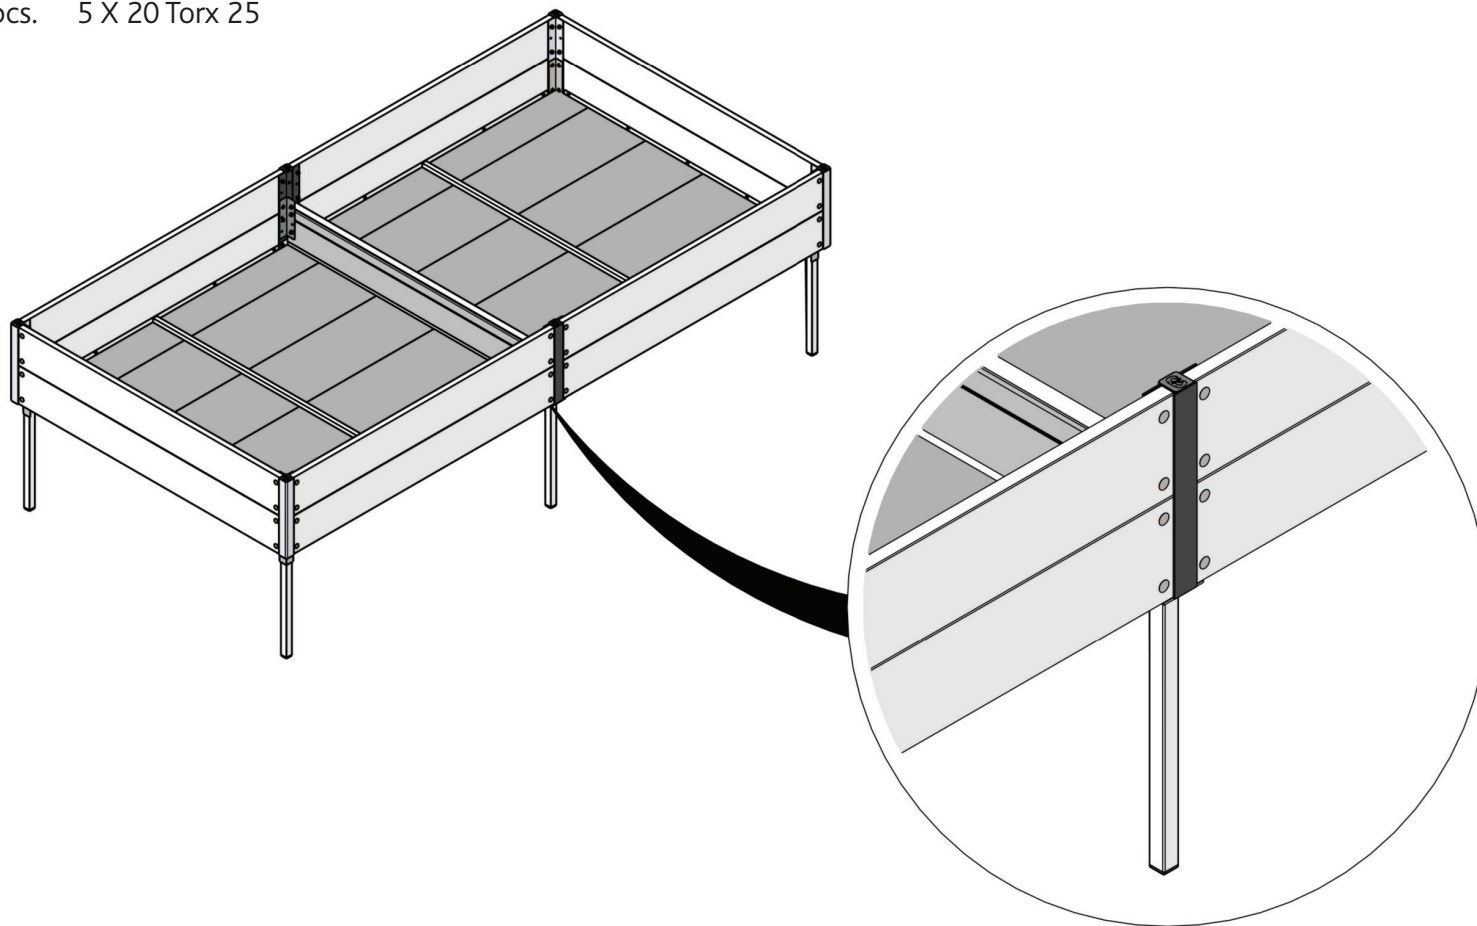

FC9139 Legs for raised bed WOOD with bottom EXTENSION 2 pcs.

- FC2403 2 pcs.
- FC2397 2 pcs.
- FC2401 2 pcs.
- FC2493 8 pcs. M6 X 20
- FC2489 8 pcs. M6
- FC2477 4 pcs. 5 X 20 Torx 25

www.growcamp.dk
info@growcamp.dk

1 FC9139 Legs for raised bed WOOD with bottom EXTENSION 2 pcs.

2

3

4