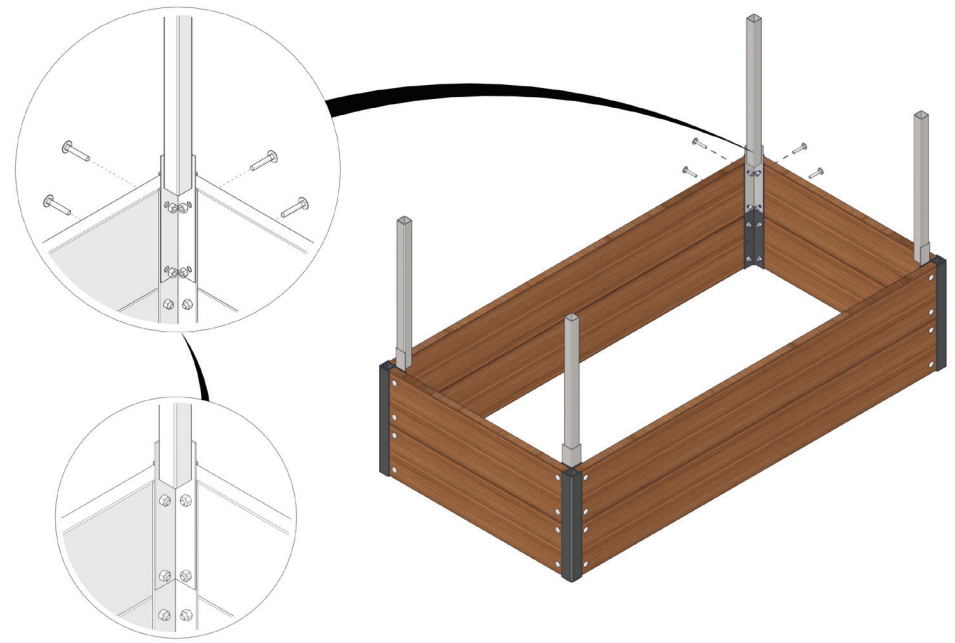

1 FC9138 Legs for raised bed WOOD with bottom 4 pcs.

2