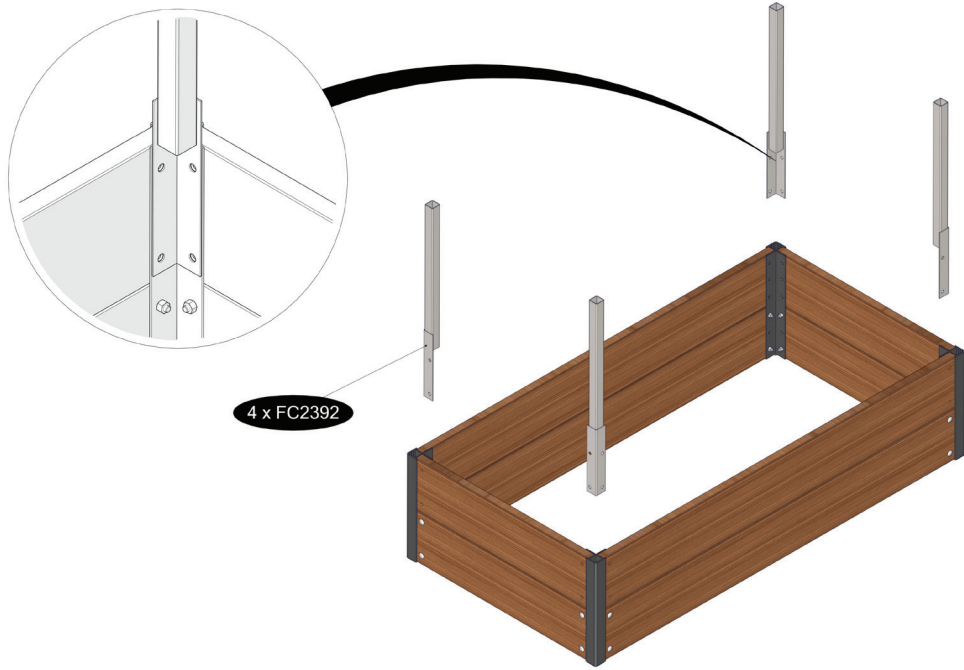

1 FC9138 Legs for raised bed WOOD with bottom 4 pcs.

2