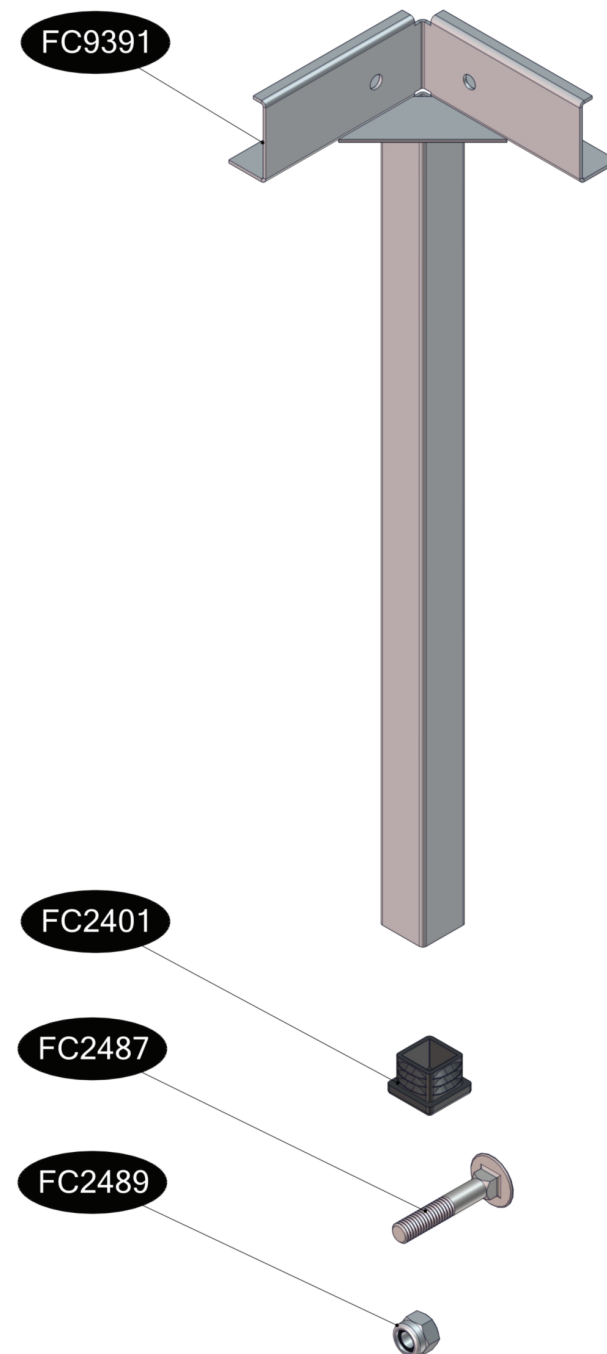

FC9128 Legs for raised bed with bottom 4 pcs.

- FC2391 4 pcs.
- FC2401 4 pcs.
- FC2487 8 pcs.
- FC2489 8 pcs.

www.growcamp.dk
info@growcamp.dk

1 FC9128 Legs for raised bed with bottom 4 pcs.

2

3

4