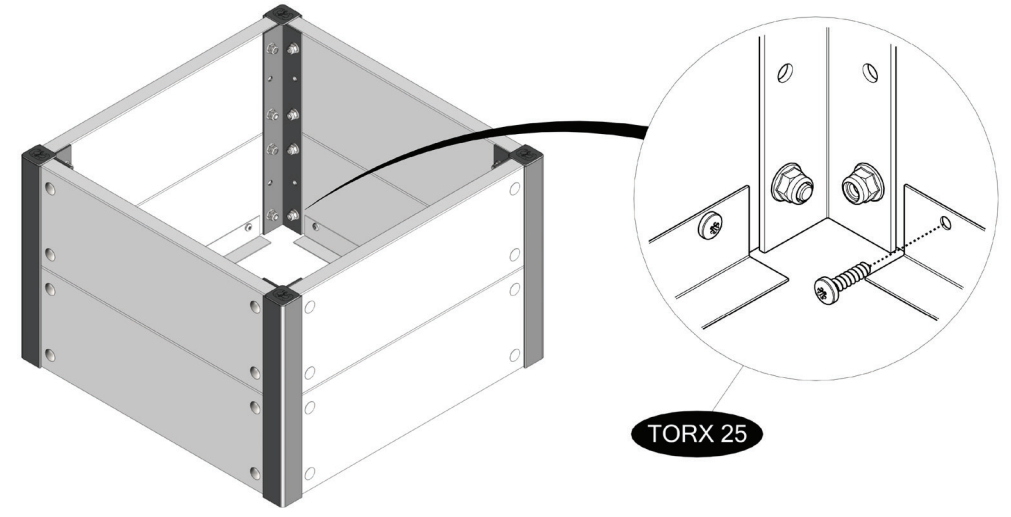

1 FC6683 Bottom raised bed WOOD 44x44 cm

2