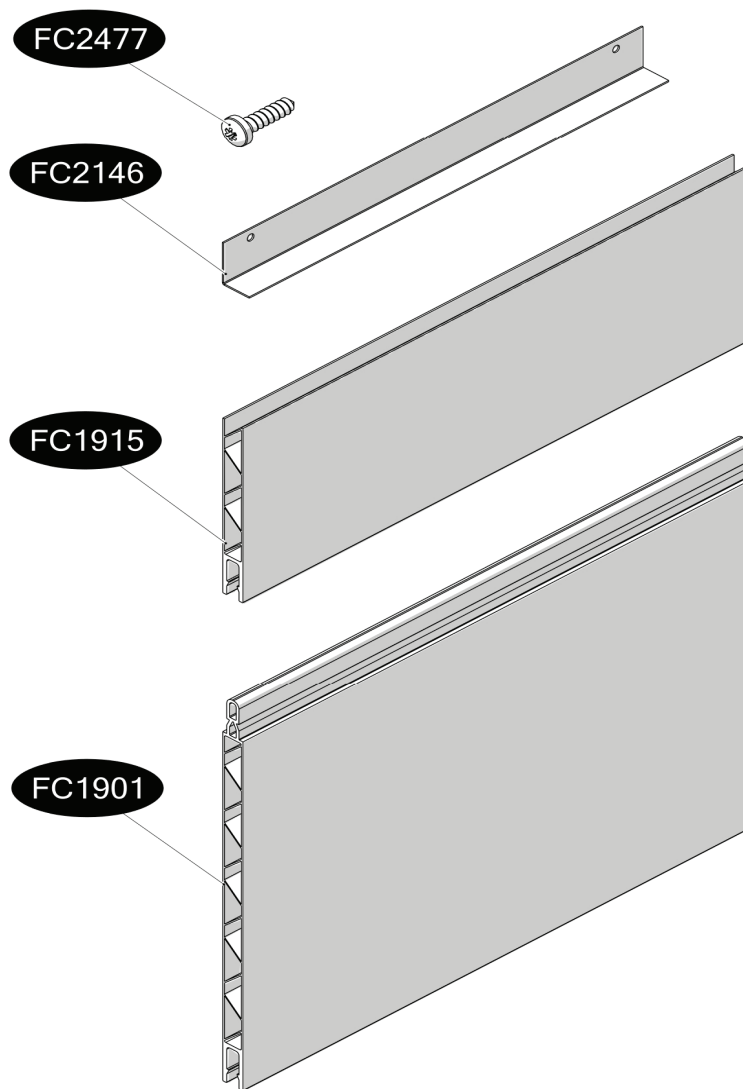

# FC6683 Bottom raised bed WOOD 44x44 cm

- FC2477 8 pcs. 5 x 20 mm torx 25
- FC2146 4 pcs. L= 310 mm
- FC1915 1 pcs. 378 x 125 mm
- FC1901 1 pcs. 378 x 250 mm

# 1 FC6683 Bottom raised bed WOOD 44x44 cm