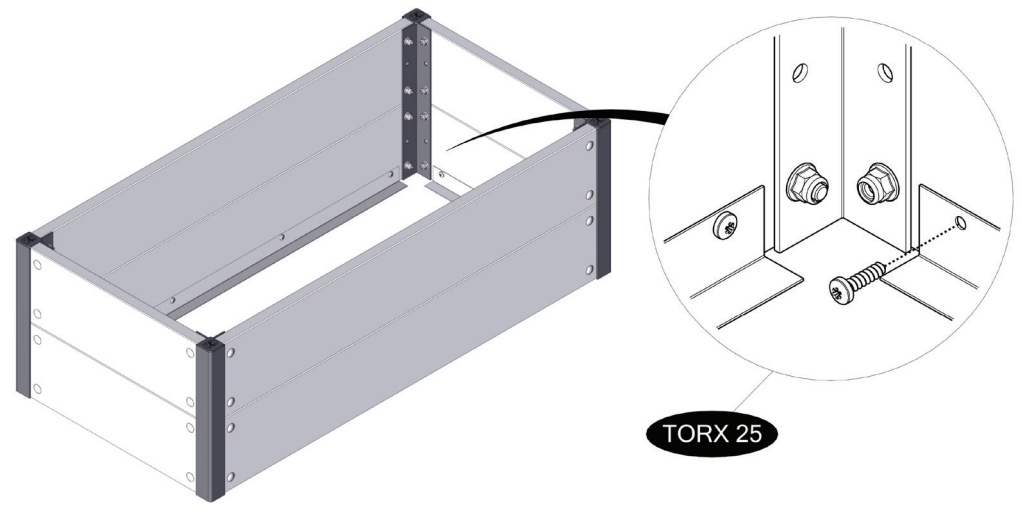

1 FC6673 Bottom raised bed WOOD 90x44 cm

2