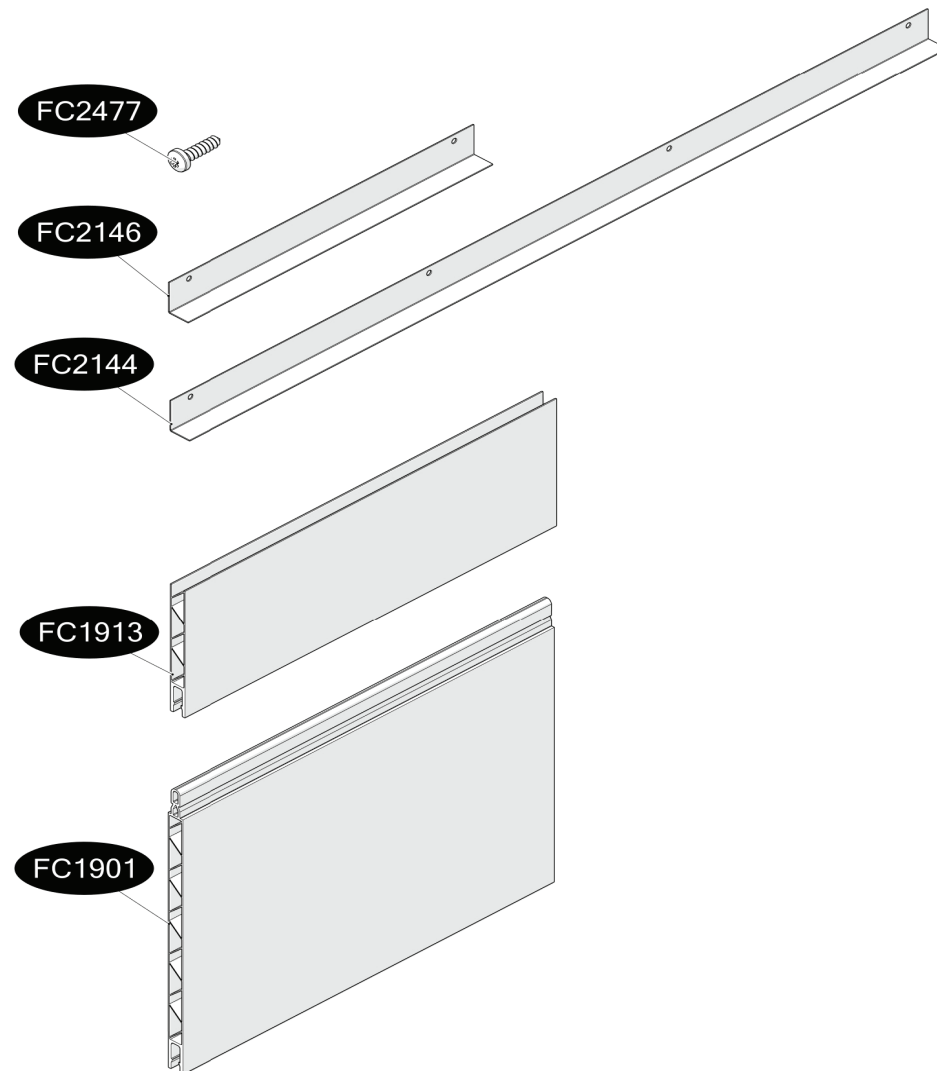

FC6673 Bottom raised bed WOOD 90x44 cm

- FC2477 12 pcs. 5 x 20 mm Torx 25
- FC2146 2 pcs. L= 310 mm
- FC2144 2 pcs. L= 790 mm
- FC1913 1 pcs. 378 x 85 mm
- FC1901 3 pcs. 378 x 250 mm

1 FC6673 Bottom raised bed WOOD 90x44 cm

2

3

4