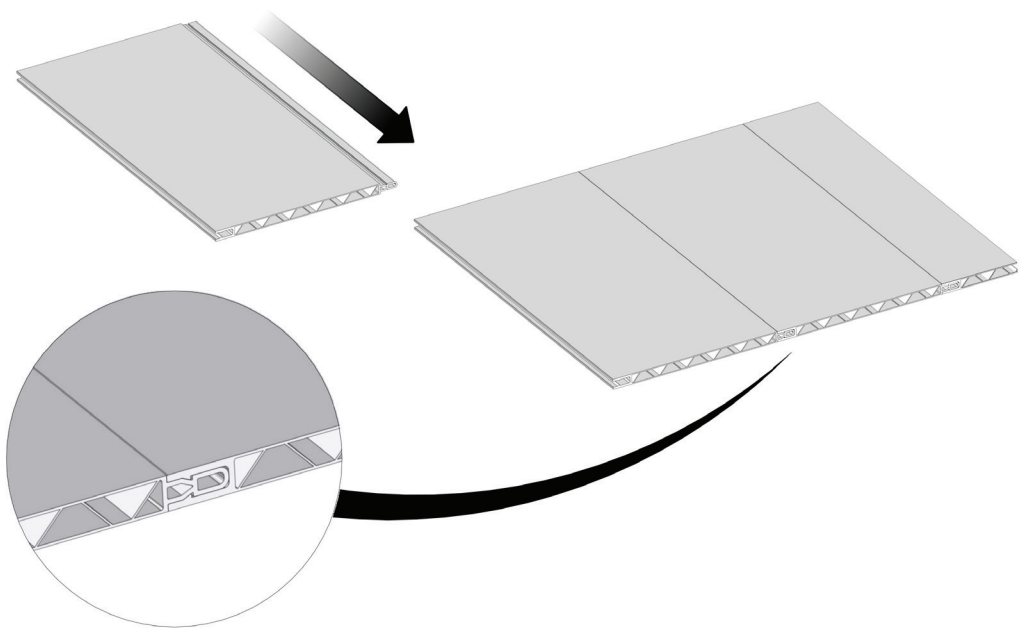

1 FC6673 Bottom raised bed WOOD 90x44 cm

2