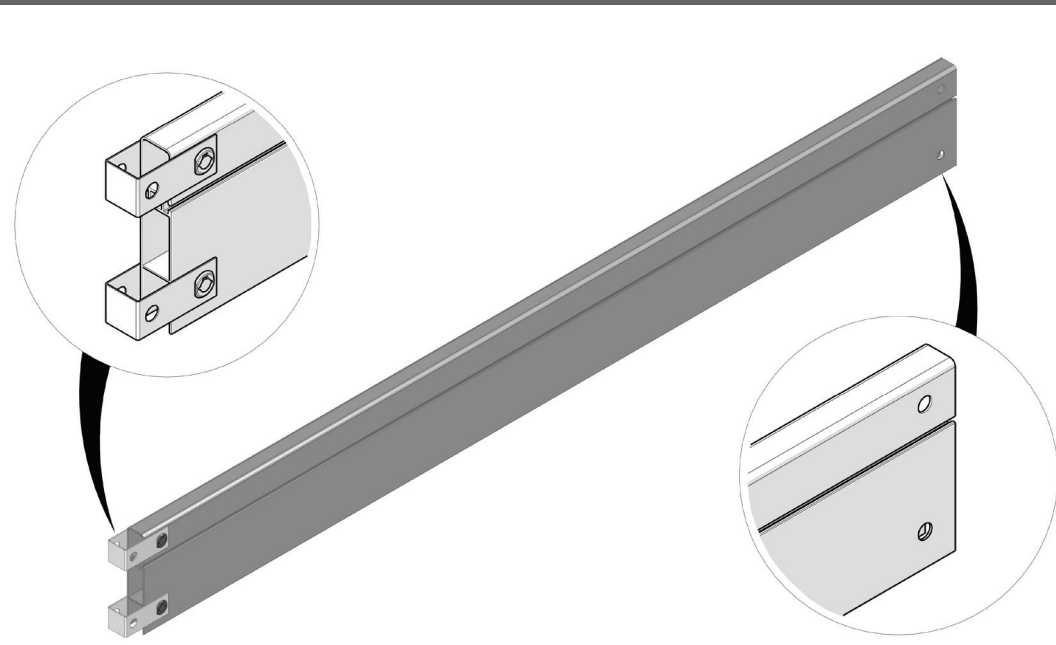

# FC6890 Partision for GrowWater per 120 cm section

- FC1990 1 pcs. 137 x 25 x 1140 mm
- FC2086 4 pcs.
- FC2326 1 pcs.

[www.growcamp.dk](http://www.growcamp.dk)  
[info@growcamp.dk](mailto:info@growcamp.dk)

# 1 FC6890 Partision for GrowWater per 120 cm section

2

3

4