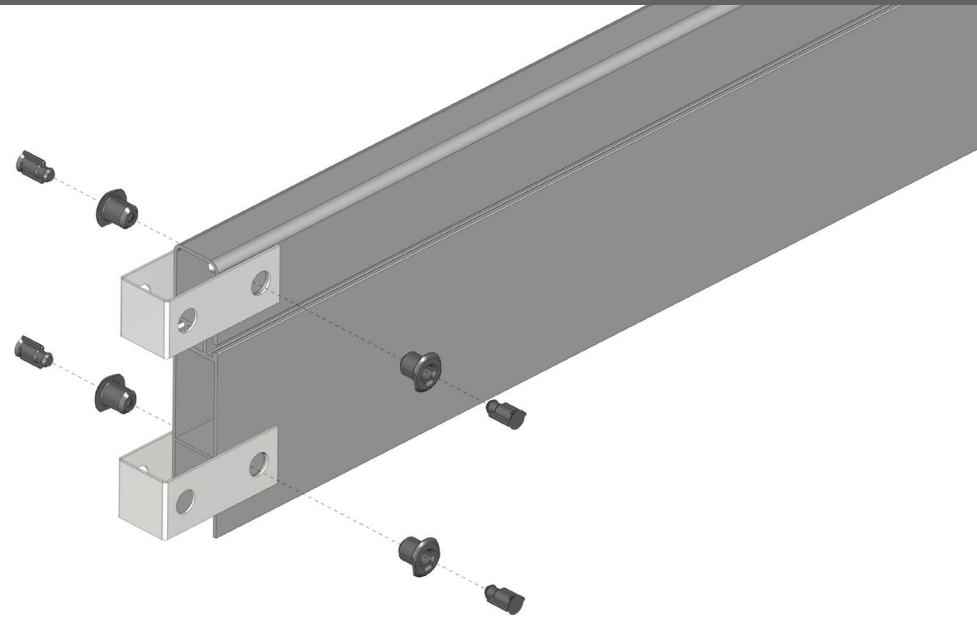

# FC6890 Partision for GrowWater per 120 cm section

- FC1990 1 pcs. 137 x 25 x 1140 mm
- FC2086 4 pcs.
- FC2326 1 pcs.

[www.growcamp.dk](http://www.growcamp.dk)  
[info@growcamp.dk](mailto:info@growcamp.dk)

# 1 FC6890 Partision for GrowWater per 120 cm section

2

3

4