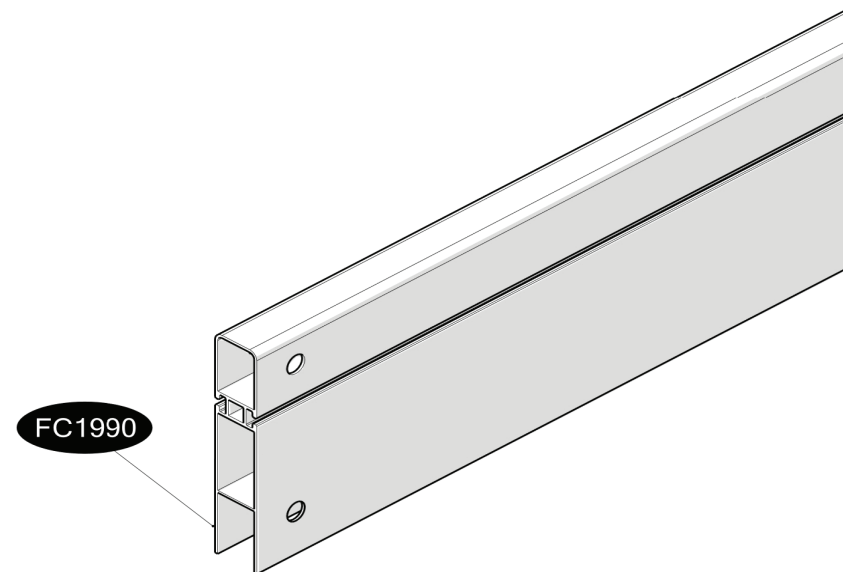

# FC6890 Partision for GrowWater per 120 cm section

- FC1990 1 pcs. 137 x 25 x 1140 mm
- FC2086 4 pcs.
- FC2326 1 pcs.

[www.growcamp.dk](http://www.growcamp.dk)  
[info@growcamp.dk](mailto:info@growcamp.dk)

# 1 FC6890 Partision for GrowWater per 120 cm section

2

3

4