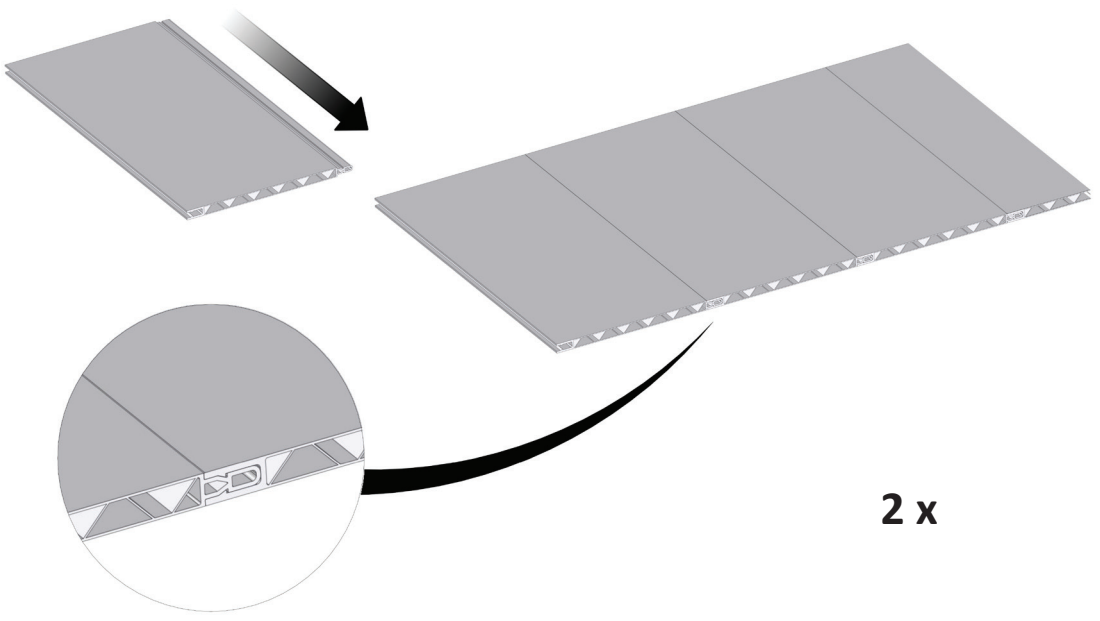

# FC6695 Bottom raised bed/50 120x120 cm BASIC

- FC1931 8 pcs. 560 x 250 mm
- FC1935 2 pcs. 560 x 137 mm
- FC2147 2 pcs.
- FC2410 1 pcs.
- FC2105 6 pcs.
- FC2491 8 pcs. M6 x10
- FC2489 8 pcs. M6

www.growcamp.dk  
info@growcamp.dk

1 FC6695 Bottom raised bed/50 120x120 cm BASIC

2

3

4