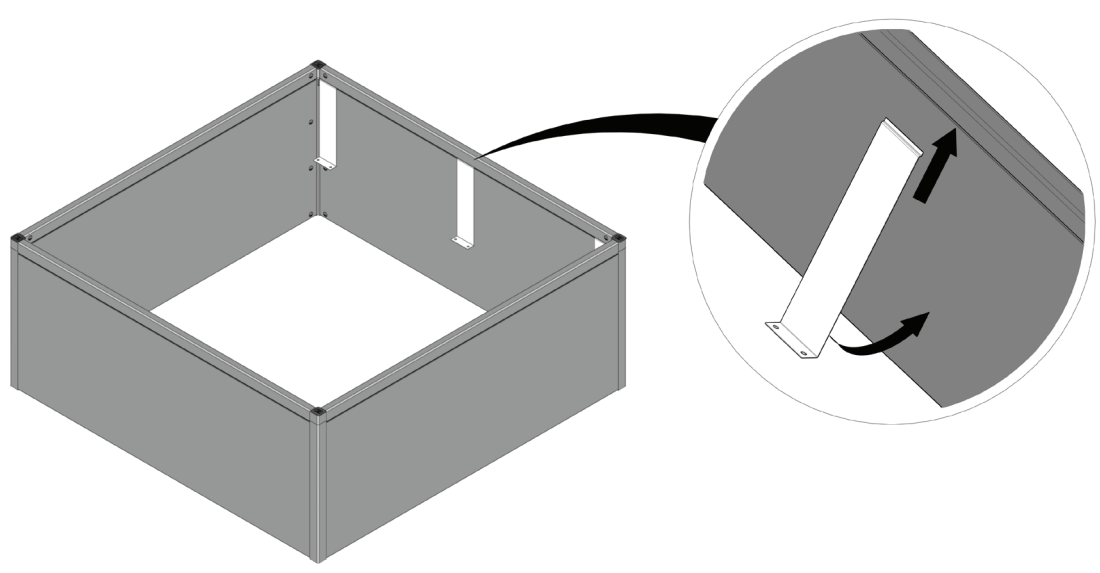

# FC6695 Bottom raised bed/50 120x120 cm BASIC

- FC1931 8 pcs. 560 x 250 mm
- FC1935 2 pcs. 560 x 137 mm
- FC2147 2 pcs.
- FC2410 1 pcs.
- FC2105 6 pcs.
- FC2491 8 pcs. M6 x10
- FC2489 8 pcs. M6

www.growcamp.dk  
info@growcamp.dk

1 FC6695 Bottom raised bed/50 120x120 cm BASIC

2

3

4