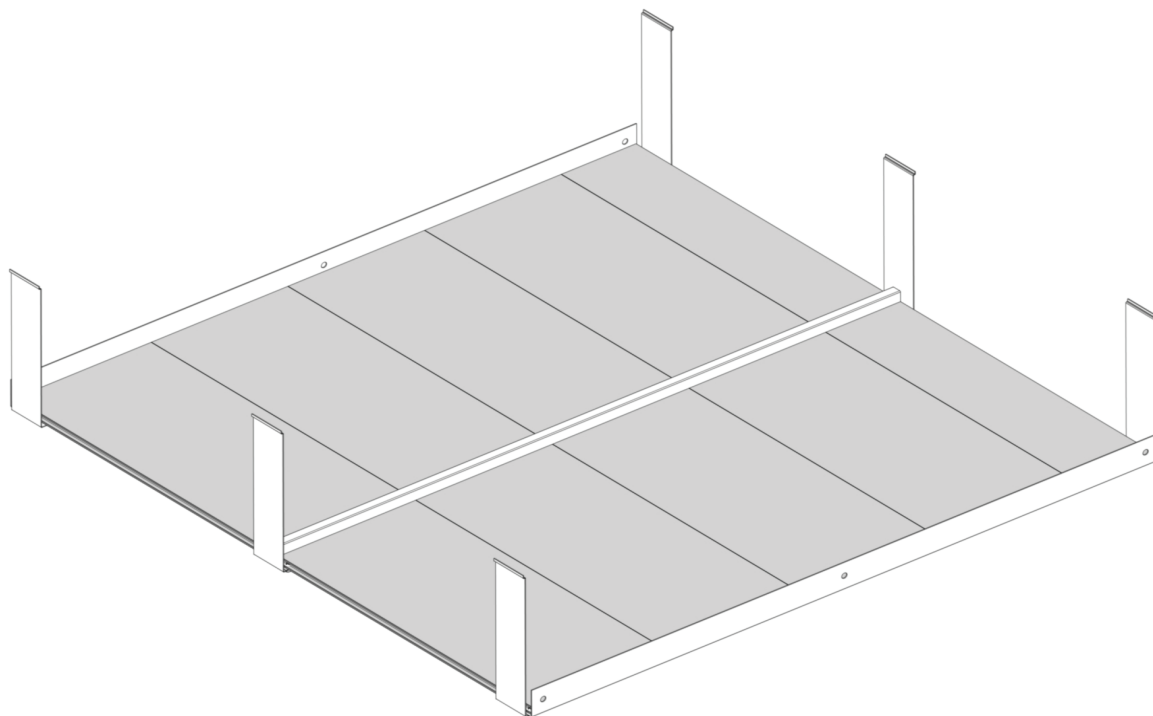

# FC6695 Bottom raised bed/50 120x120 cm BASIC

- FC1931 8 pcs. 560 x 250 mm
- FC1935 2 pcs. 560 x 137 mm
- FC2147 2 pcs.
- FC2410 1 pcs.
- FC2105 6 pcs.
- FC2491 8 pcs. M6 x10
- FC2489 8 pcs. M6

www.growcamp.dk  
info@growcamp.dk

1 FC6695 Bottom raised bed/50 120x120 cm BASIC

2

3

4