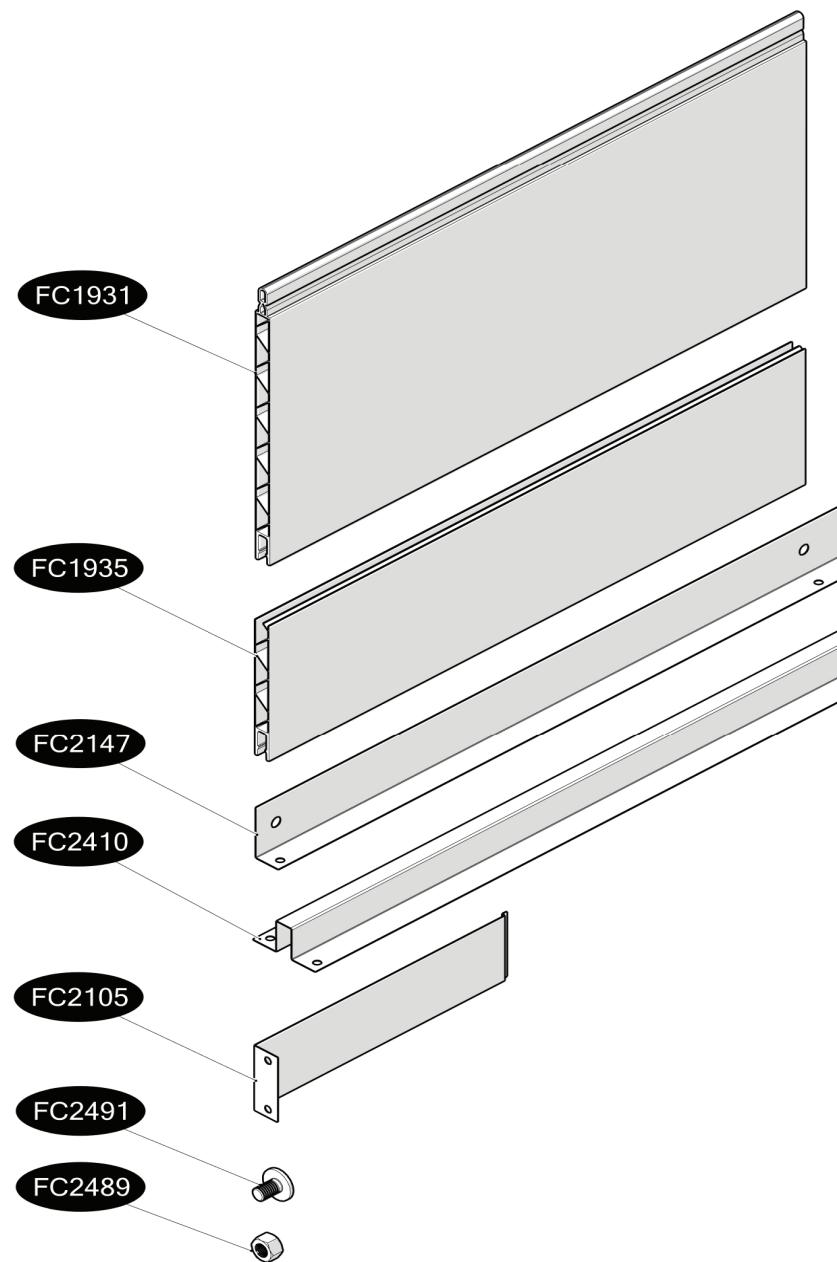

# FC6695 Bottom raised bed/50 120x120 cm BASIC

- FC1931 8 pcs. 560 x 250 mm
- FC1935 2 pcs. 560 x 137 mm
- FC2147 2 pcs.
- FC2410 1 pcs.
- FC2105 6 pcs.
- FC2491 8 pcs. M6 x10
- FC2489 8 pcs. M6

www.growcamp.dk  
info@growcamp.dk

1 FC6695 Bottom raised bed/50 120x120 cm BASIC

2

3

4