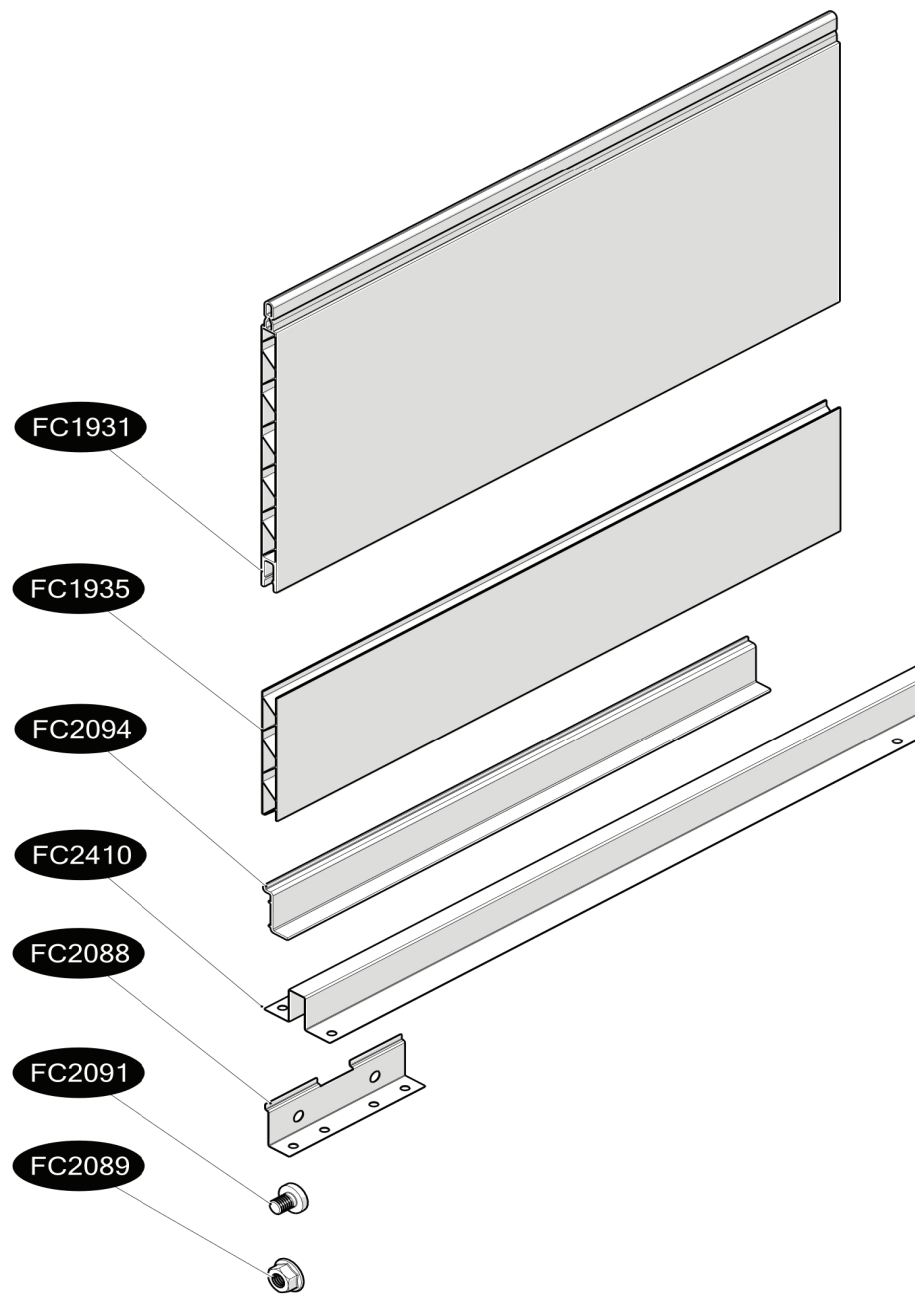

FC6690 Bottom raised bed/30 120x120 cm BASIC

FC1931	8 pcs.	560 x 250 mm
FC1935	2 pcs.	560 x 137 mm
FC2094	8 pcs.	L= 460 mm
FC2410	1 pcs.	
FC2088	2 pcs.	
FC2491	4 pcs.	M6 x10
FC2489	4 pcs.	M6

1 FC6690 Bottom raised bed/30 120x120 cm BASIC

2

3

4