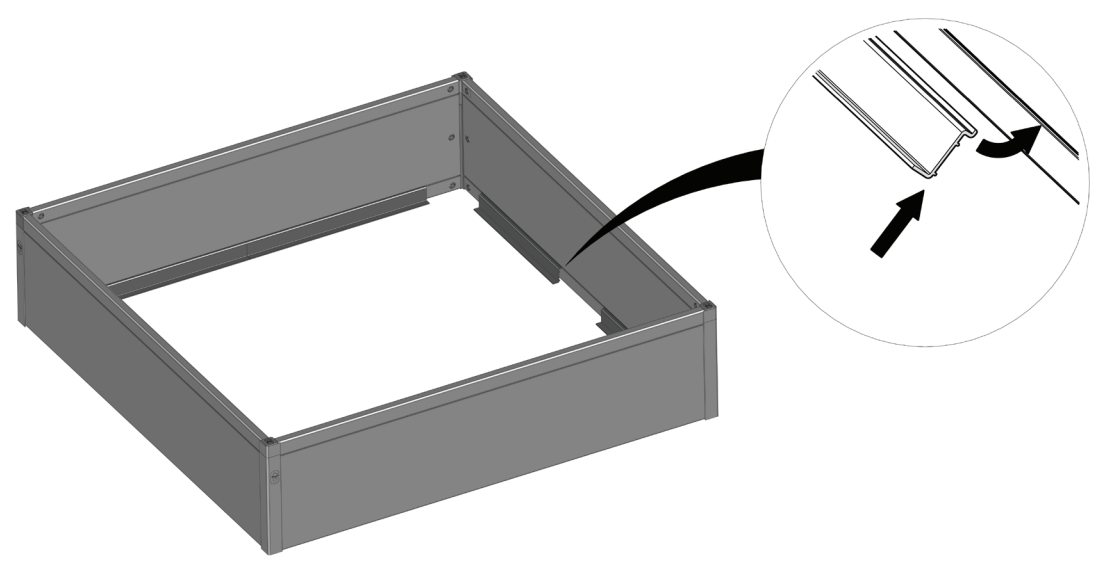

1 FC6690 Bottom raised bed/30 120x120 cm BASIC

2