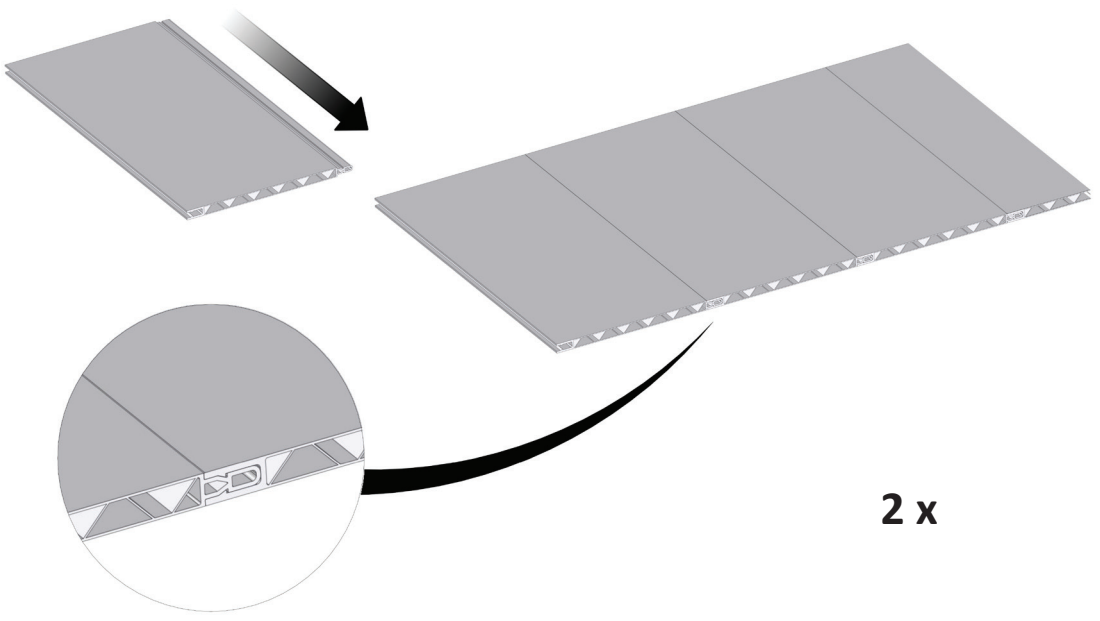

1 FC6690 Bottom raised bed/30 120x120 cm BASIC

2