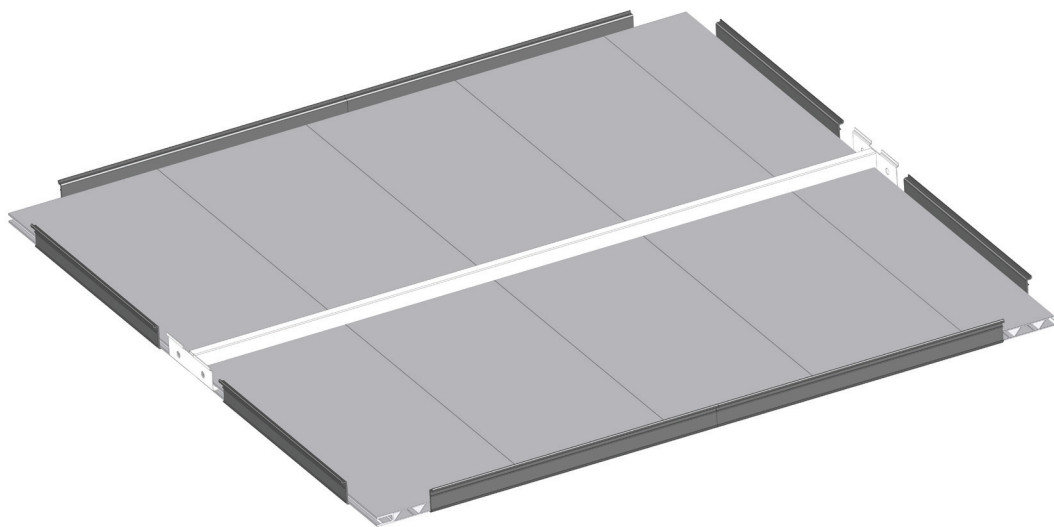

FC6690 Bottom raised bed/30 120x120 cm BASIC

FC1931	8 pcs.	560 x 250 mm
FC1935	2 pcs.	560 x 137 mm
FC2094	8 pcs.	L= 460 mm
FC2410	1 pcs.	
FC2088	2 pcs.	
FC2491	4 pcs.	M6 x10
FC2489	4 pcs.	M6

1 FC6690 Bottom raised bed/30 120x120 cm BASIC