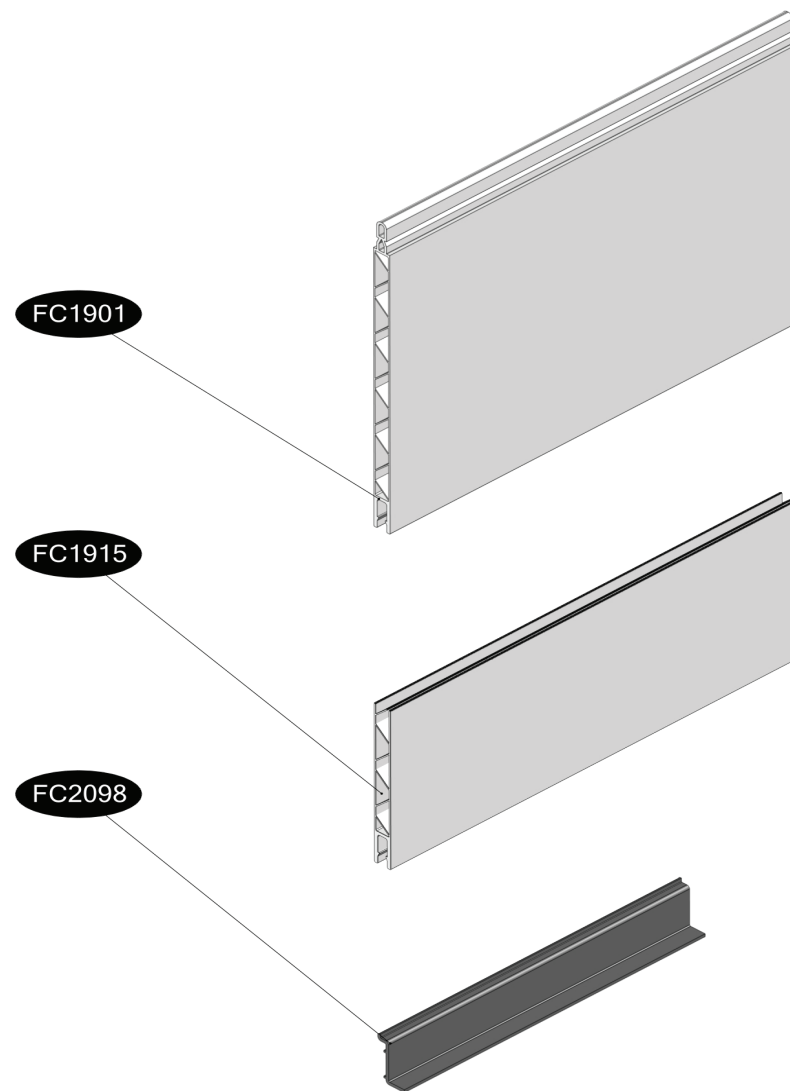

FC6682 Bottom raised bed 44x44 cm

FC1901	1 pcs.	378 x 250 mm
FC1915	1 pcs.	378 x 125 mm
FC2098	4 pcs.	L= 275 mm

www.growcamp.dk
info@growcamp.dk

1 FC6682 Bottom raised bed 44x44 cm

2

3

4