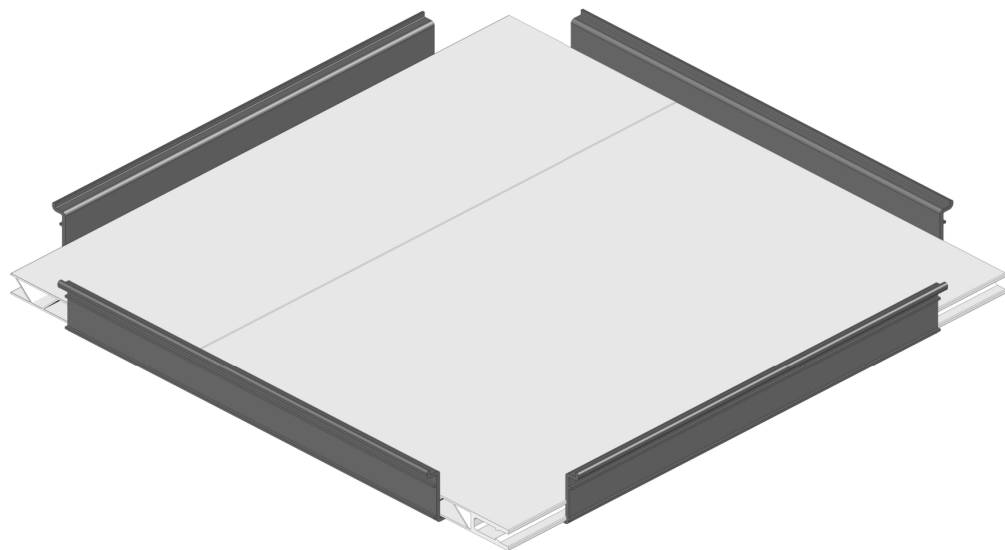

FC6682 Bottom raised bed 44x44 cm

FC1901	1 pcs.	378 x 250 mm
FC1915	1 pcs.	378 x 125 mm
FC2098	4 pcs.	L= 275 mm

www.growcamp.dk
info@growcamp.dk

1 FC6682 Bottom raised bed 44x44 cm

2

3

4