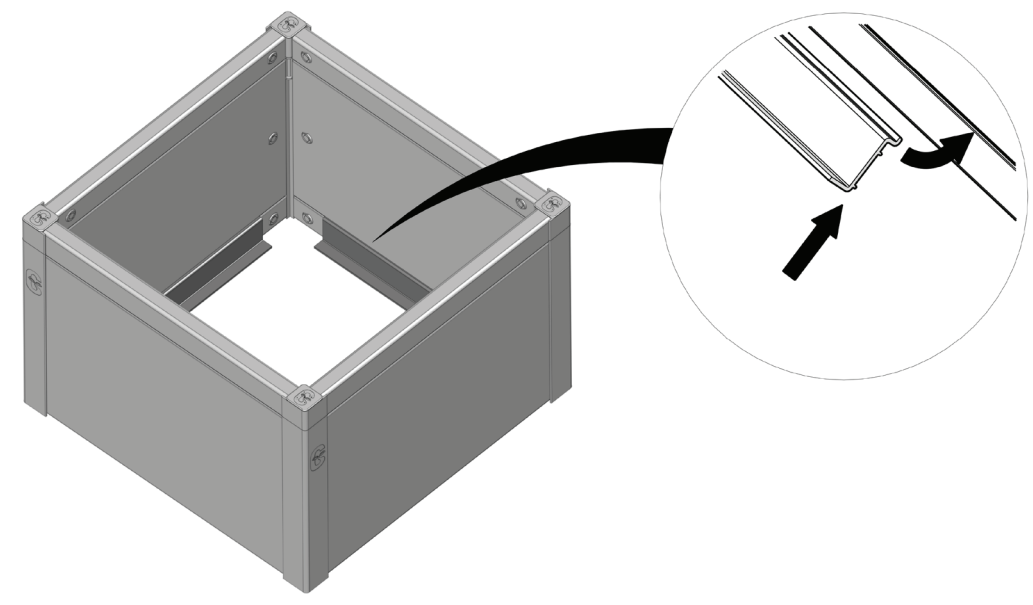

FC6682 Bottom raised bed 44x44 cm

FC1901	1 pcs.	378 x 250 mm
FC1915	1 pcs.	378 x 125 mm
FC2098	4 pcs.	L= 275 mm

www.growcamp.dk
info@growcamp.dk

1 FC6682 Bottom raised bed 44x44 cm

2

3

4