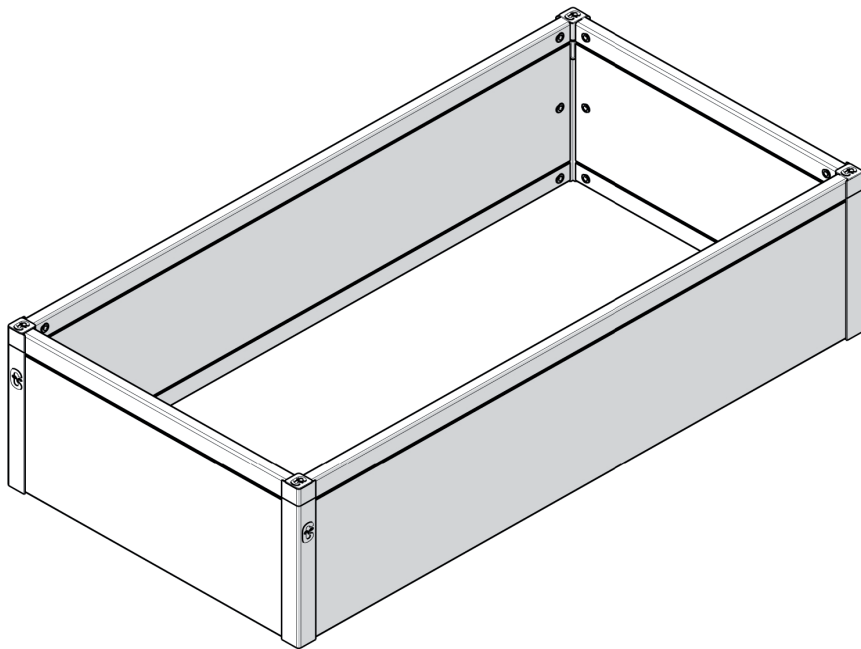

# FC6572 GrowFrame/30 RAISED BED 90x44 cm

- FC2033 2 pcs.
- FC2032 2 pcs.
- FC2212 4 pcs.
- FC2210 8 pcs.
- FC2209 4 pcs.
- FC2222 4 pcs.
- FC2326 4 pcs.
- FC2329 1 pcs.

www.growcamp.dk  
info@growcamp.dk

# 1 FC6572 GrowFrame/30 RAISED BED 90x44 cm