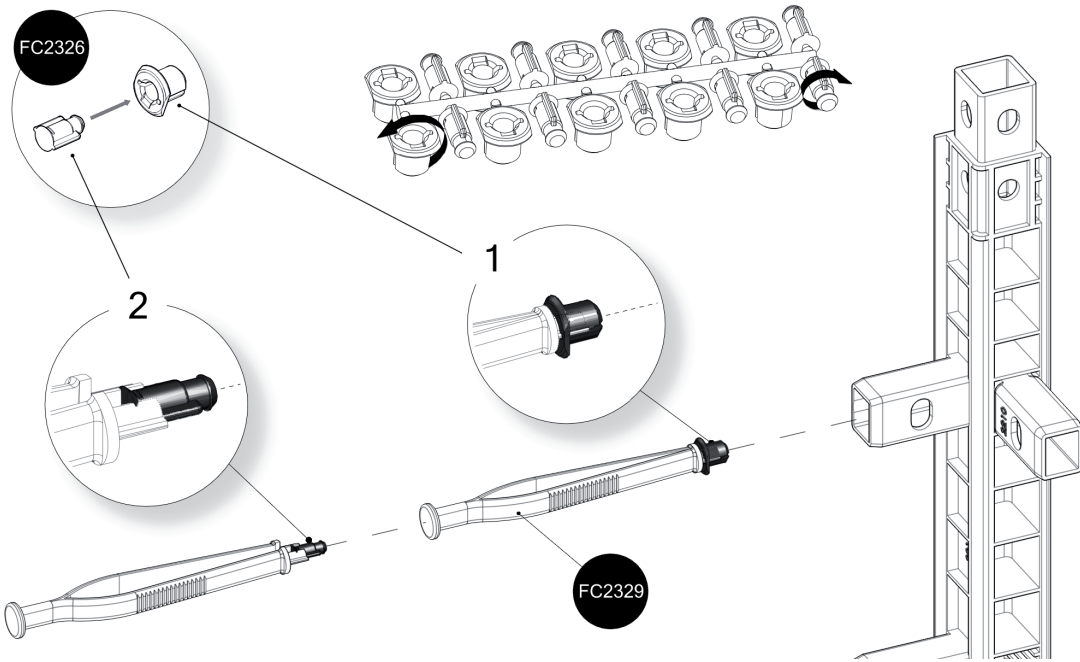

1 FC6572 GrowFrame/30 RAISED BED 90x44 cm

2