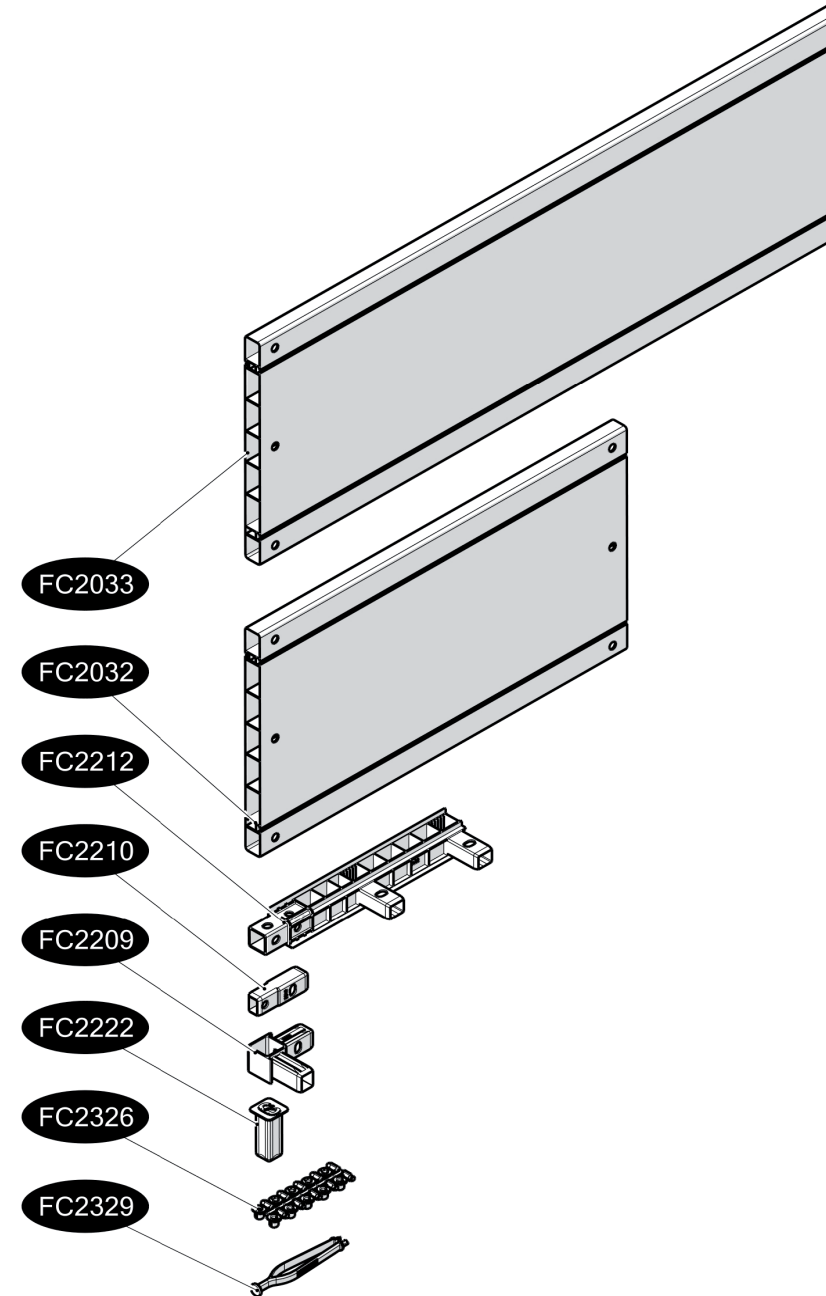

# FC6572 GrowFrame/30 RAISED BED 90x44 cm

- FC2033 2 pcs.
- FC2032 2 pcs.
- FC2212 4 pcs.
- FC2210 8 pcs.
- FC2209 4 pcs.
- FC2222 4 pcs.
- FC2326 4 pcs.
- FC2329 1 pcs.

www.growcamp.dk  
info@growcamp.dk

# 1 FC6572 GrowFrame/30 RAISED BED 90x44 cm