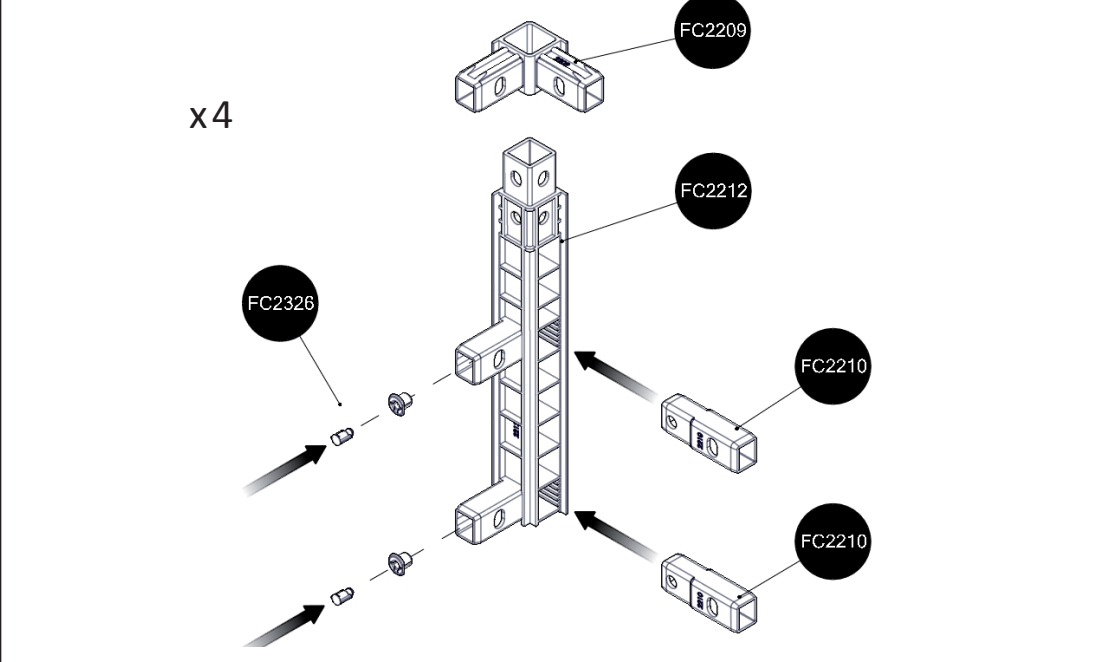

1 FC6572 GrowFrame/30 RAISED BED 90x44 cm

2