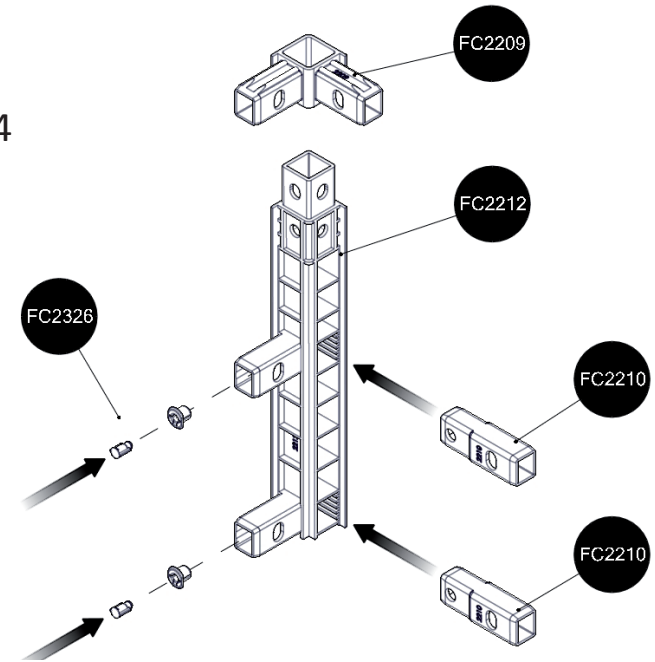

FC6562 GrowFrame/30 RAISED BED 120x62 cm

- FC2030 2 pcs.
- FC2031 2 pcs.
- FC2212 4 pcs.
- FC2210 8 pcs.
- FC2209 4 pcs.
- FC2222 4 pcs.
- FC2326 4 pcs.
- FC2329 1 pcs.

www.growcamp.dk
info@growcamp.dk

1 FC6562 GrowFrame/30 RAISED BED 120x62 cm

2

x4

3

4