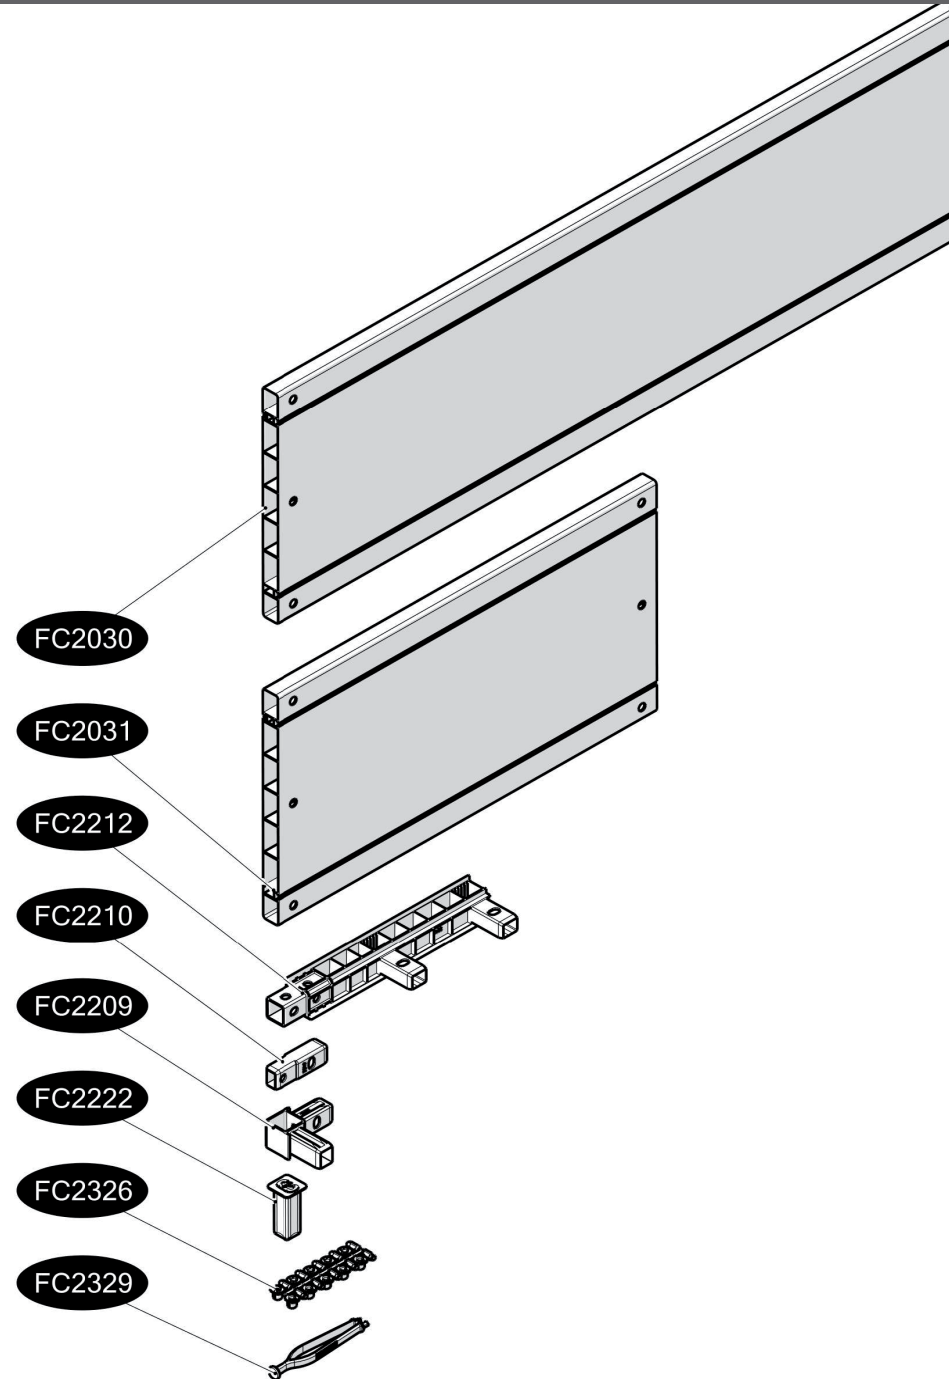

FC6562 GrowFrame/30 RAISED BED 120x62 cm

- FC2030 2 pcs.
- FC2031 2 pcs.
- FC2212 4 pcs.
- FC2210 8 pcs.
- FC2209 4 pcs.
- FC2222 4 pcs.
- FC2326 4 pcs.
- FC2329 1 pcs.

www.growcamp.dk
info@growcamp.dk

1 FC6562 GrowFrame/30 RAISED BED 120x62 cm

2

x4

3

4