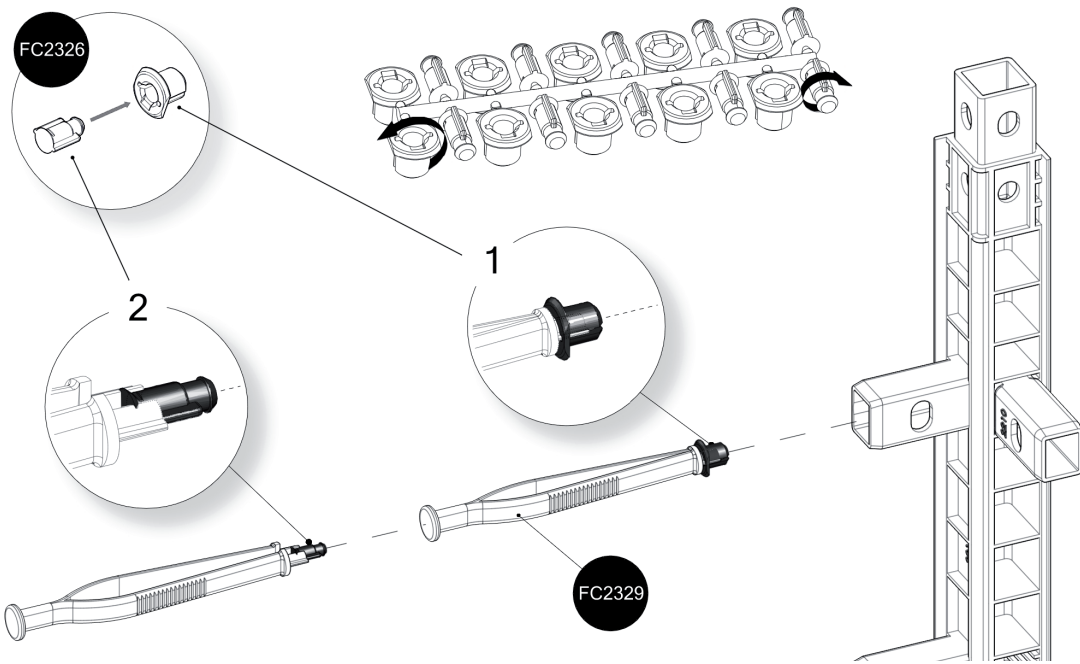

FC6562 GrowFrame/30 RAISED BED 120x62 cm

- FC2030 2 pcs.
- FC2031 2 pcs.
- FC2212 4 pcs.
- FC2210 8 pcs.
- FC2209 4 pcs.
- FC2222 4 pcs.
- FC2326 4 pcs.
- FC2329 1 pcs.

www.growcamp.dk
info@growcamp.dk

1 FC6562 GrowFrame/30 RAISED BED 120x62 cm

2

x4

3

4