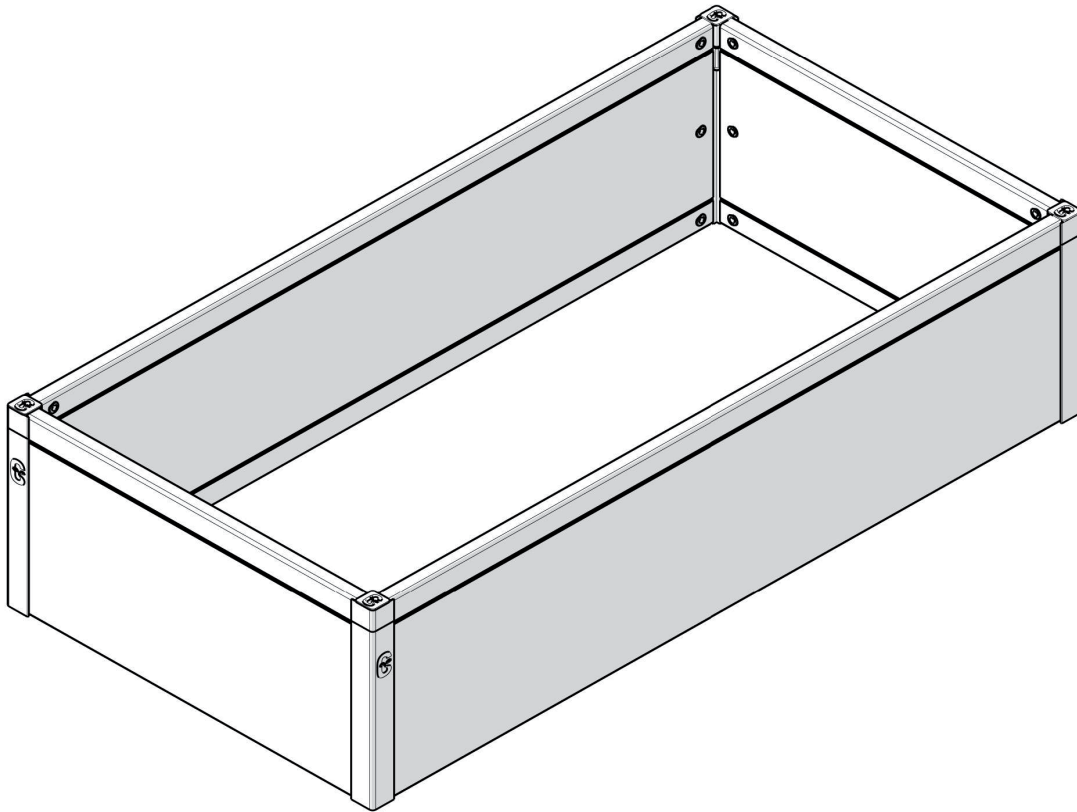

FC6562 GrowFrame/30 RAISED BED 120x62 cm

- FC2030 2 pcs.
- FC2031 2 pcs.
- FC2212 4 pcs.
- FC2210 8 pcs.
- FC2209 4 pcs.
- FC2222 4 pcs.
- FC2326 4 pcs.
- FC2329 1 pcs.

www.growcamp.dk
info@growcamp.dk

1 FC6562 GrowFrame/30 RAISED BED 120x62 cm

2

x4

3

4