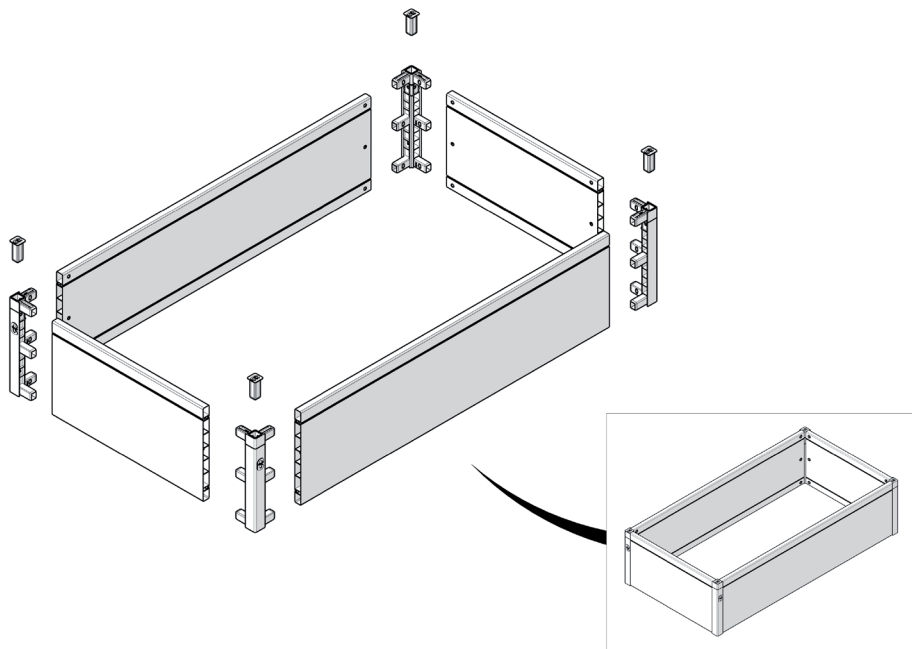

FC6562 GrowFrame/30 RAISED BED 120x62 cm

- FC2030 2 pcs.
- FC2031 2 pcs.
- FC2212 4 pcs.
- FC2210 8 pcs.
- FC2209 4 pcs.
- FC2222 4 pcs.
- FC2326 4 pcs.
- FC2329 1 pcs.

www.growcamp.dk
info@growcamp.dk

1 FC6562 GrowFrame/30 RAISED BED 120x62 cm

2

x4

3

4