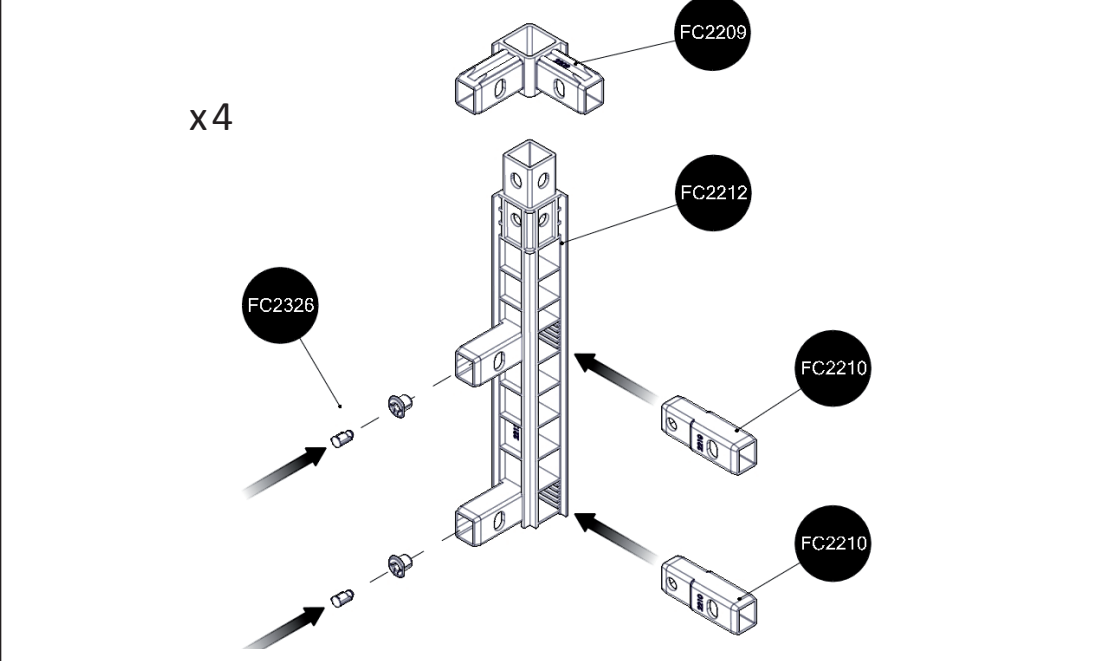

FC6530 GrowFrame/30 RAISED BED 120x120 cm

- FC2030 4 pcs.
- FC2212 4 pcs.
- FC2209 4 pcs.
- FC2210 8 pcs.
- FC2326 4 pcs.
- FC2222 4 pcs.
- FC2329 1 pcs.

www.growcamp.dk
info@growcamp.dk

1 FC6530 GrowFrame/30 RAISED BED 120x120 cm

2

3

4