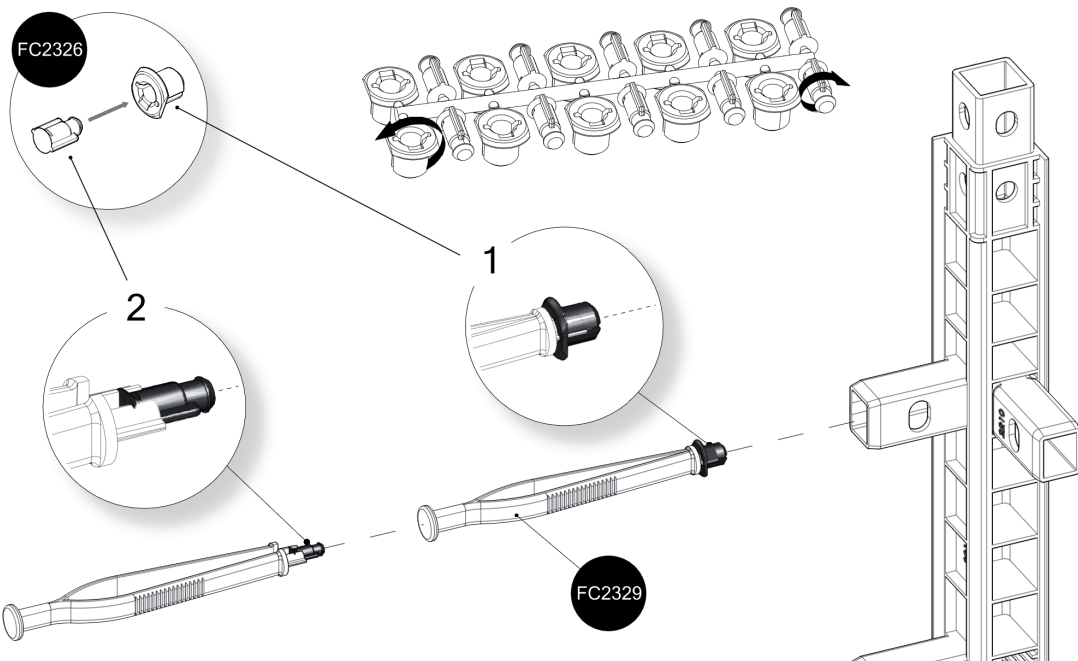

FC6530 GrowFrame/30 RAISED BED 120x120 cm

- FC2030 4 pcs.
- FC2212 4 pcs.
- FC2209 4 pcs.
- FC2210 8 pcs.
- FC2326 4 pcs.
- FC2222 4 pcs.
- FC2329 1 pcs.

www.growcamp.dk
info@growcamp.dk

1 FC6530 GrowFrame/30 RAISED BED 120x120 cm

2

3

4