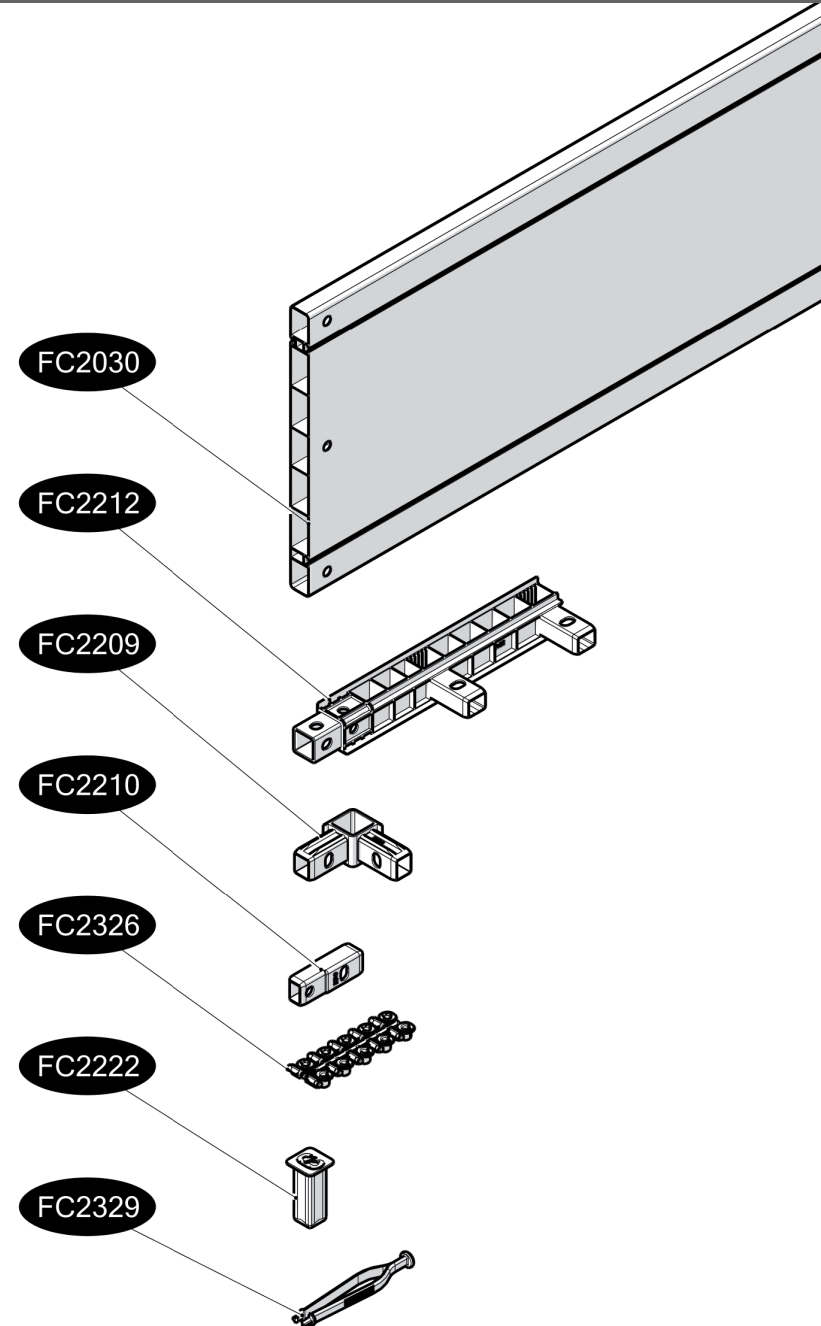

FC6530 GrowFrame/30 RAISED BED 120x120 cm

- FC2030 4 pcs.
- FC2212 4 pcs.
- FC2209 4 pcs.
- FC2210 8 pcs.
- FC2326 4 pcs.
- FC2222 4 pcs.
- FC2329 1 pcs.

www.growcamp.dk
info@growcamp.dk

1 FC6530 GrowFrame/30 RAISED BED 120x120 cm

2

3

4