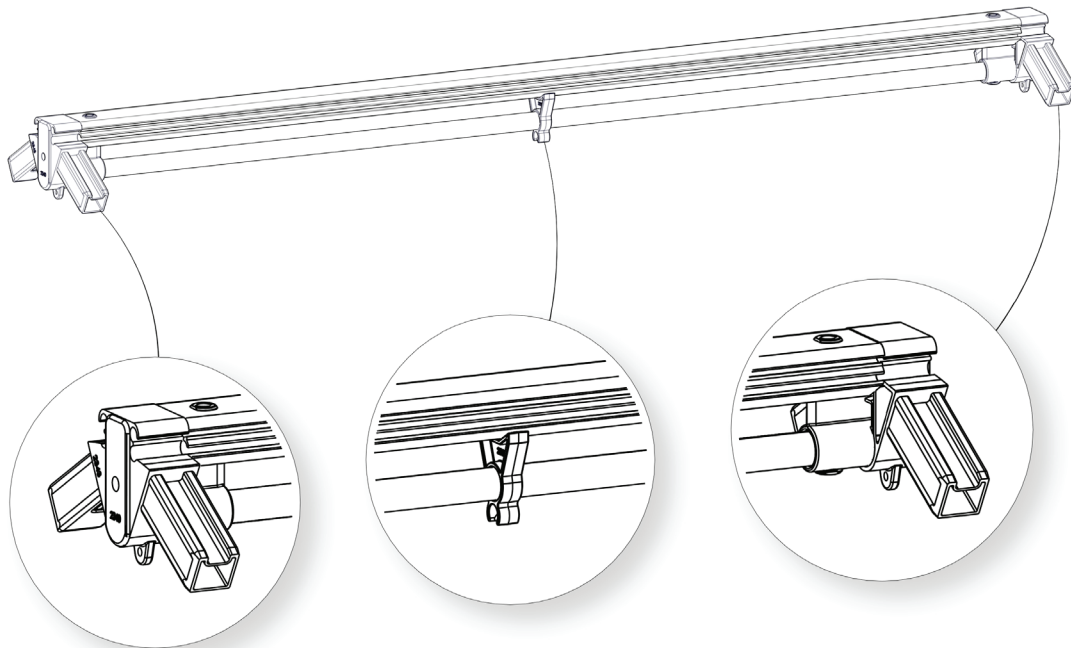

1 FC5430 Top section AIR for WOOD BASIC

BASIC
manual FC5230

2

x1

3

4