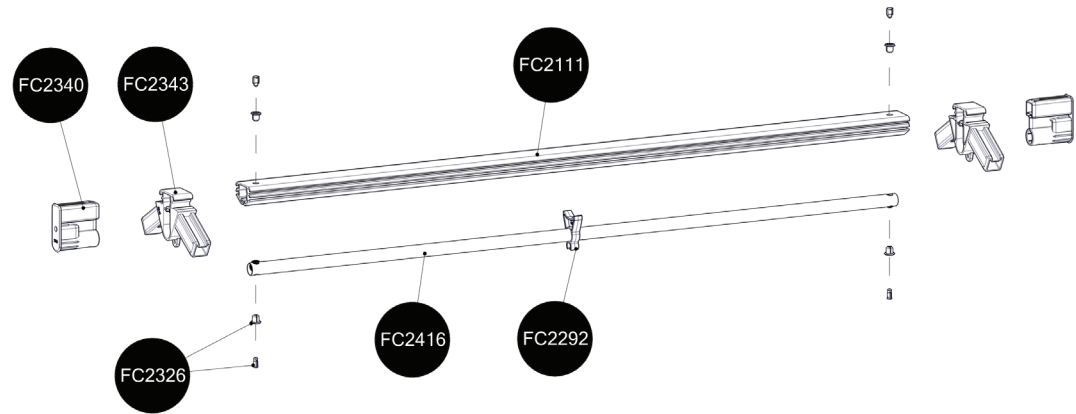

# FC5430 Top section AIR for WOOD BASIC

- FC2160 8 pcs. 621 mm
- FC2111 1 pcs. 1140 mm
- FC2171 8 pcs. 619 mm
- FC2191 4 pcs. 1128 mm
- FC2292 1 pcs.
- FC2416 3 pcs. 1116 mm
- FC2307 4 pcs.
- FC2310 4 pcs.
- FC2313 4 pcs.
- FC2326 2 pcs.
- FC2340 2 pcs.
- FC2343 2 pcs.
- FC2471 2 pcs. 1542 mm
- FC2460 4 pcs. 1214 mm
- FC2450 10 pcs.
- FC2321 6 pcs.
- FC2322 6 pcs.
- FC2492 20 pcs. 3,5 x 16 mm torx 10
  
- FC2527 2 pcs.
- FC2557 2 pcs.
- FC2505 2 pcs.

# 1 FC5430 Top section AIR for WOOD BASIC

**BASIC**  
manual FC5230

# 2

x1