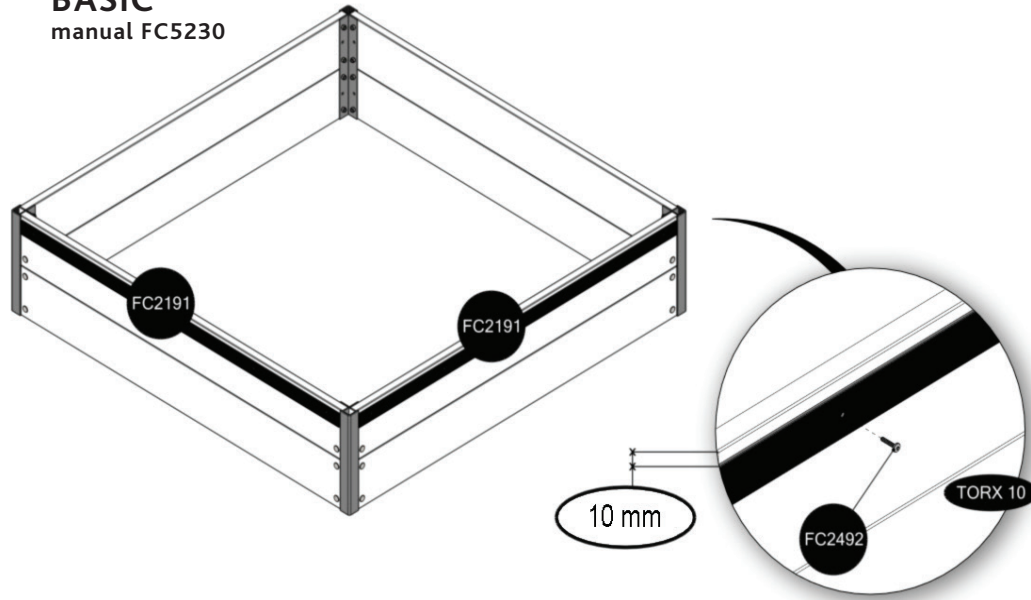

# FC5430 Top section AIR for WOOD BASIC

- FC2160 8 pcs. 621 mm
- FC2111 1 pcs. 1140 mm
- FC2171 8 pcs. 619 mm
- FC2191 4 pcs. 1128 mm
- FC2292 1 pcs.
- FC2416 3 pcs. 1116 mm
- FC2307 4 pcs.
- FC2310 4 pcs.
- FC2313 4 pcs.
- FC2326 2 pcs.
- FC2340 2 pcs.
- FC2343 2 pcs.
- FC2471 2 pcs. 1542 mm
- FC2460 4 pcs. 1214 mm
- FC2450 10 pcs.
- FC2321 6 pcs.
- FC2322 6 pcs.
- FC2492 20 pcs. 3,5 x 16 mm torx 10
  
- FC2527 2 pcs.
- FC2557 2 pcs.
- FC2505 2 pcs.

# 1 FC5430 Top section AIR for WOOD BASIC

**BASIC**  
manual FC5230

# 2

x1