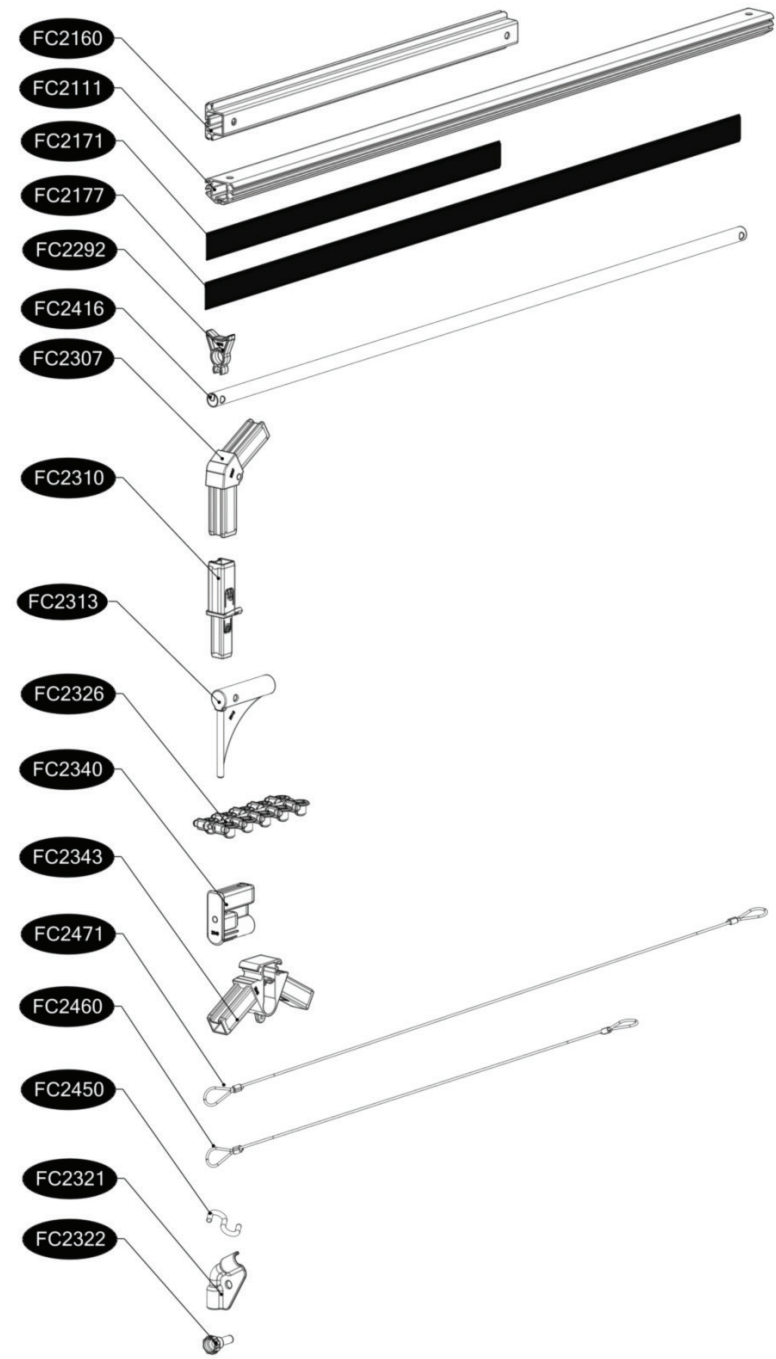

# FC5430 Top section AIR for WOOD BASIC

- FC2160 8 pcs. 621 mm
- FC2111 1 pcs. 1140 mm
- FC2171 8 pcs. 619 mm
- FC2191 4 pcs. 1128 mm
- FC2292 1 pcs.
- FC2416 3 pcs. 1116 mm
- FC2307 4 pcs.
- FC2310 4 pcs.
- FC2313 4 pcs.
- FC2326 2 pcs.
- FC2340 2 pcs.
- FC2343 2 pcs.
- FC2471 2 pcs. 1542 mm
- FC2460 4 pcs. 1214 mm
- FC2450 10 pcs.
- FC2321 6 pcs.
- FC2322 6 pcs.
- FC2492 20 pcs. 3,5 x 16 mm torx 10
  
- FC2527 2 pcs.
- FC2557 2 pcs.
- FC2505 2 pcs.

# 1 FC5430 Top section AIR for WOOD BASIC

**BASIC**  
manual FC5230

# 2

x1

# 4

5

6

7

8