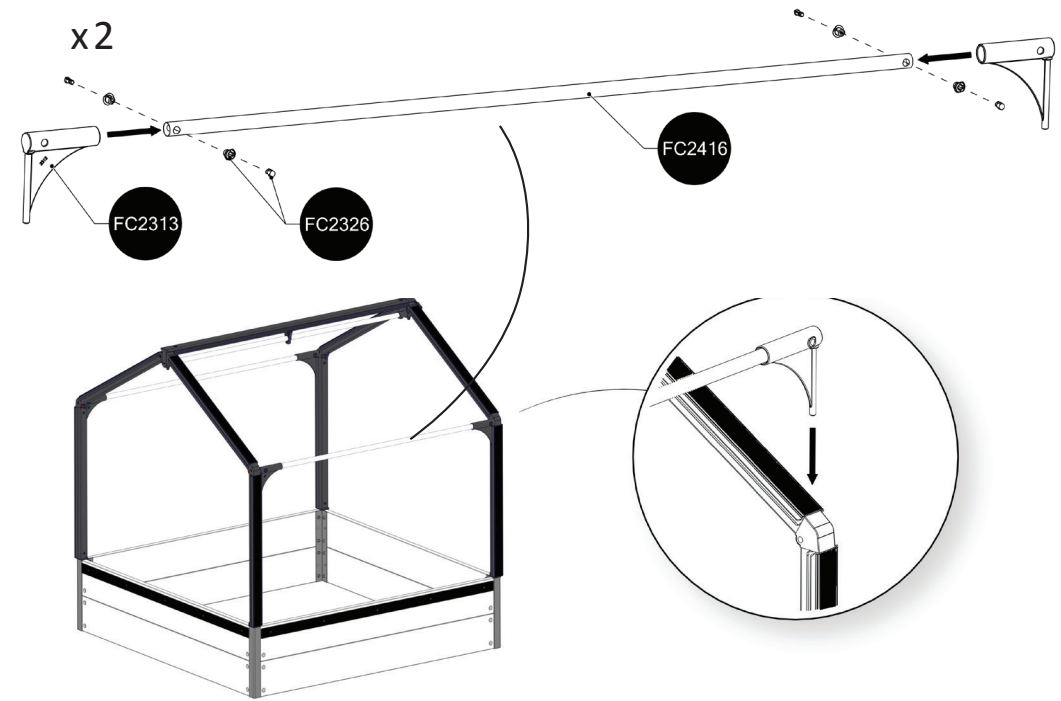

# FC5430 Top section AIR for WOOD BASIC

- FC2160 8 pcs. 621 mm
- FC2111 1 pcs. 1140 mm
- FC2171 8 pcs. 619 mm
- FC2191 4 pcs. 1128 mm
- FC2292 1 pcs.
- FC2416 3 pcs. 1116 mm
- FC2307 4 pcs.
- FC2310 4 pcs.
- FC2313 4 pcs.
- FC2326 2 pcs.
- FC2340 2 pcs.
- FC2343 2 pcs.
- FC2471 2 pcs. 1542 mm
- FC2460 4 pcs. 1214 mm
- FC2450 10 pcs.
- FC2321 6 pcs.
- FC2322 6 pcs.
- FC2492 20 pcs. 3,5 x 16 mm torx 10
  
- FC2527 2 pcs.
- FC2557 2 pcs.
- FC2505 2 pcs.

# 2

x1

# 3

# 4

5

6

7

8