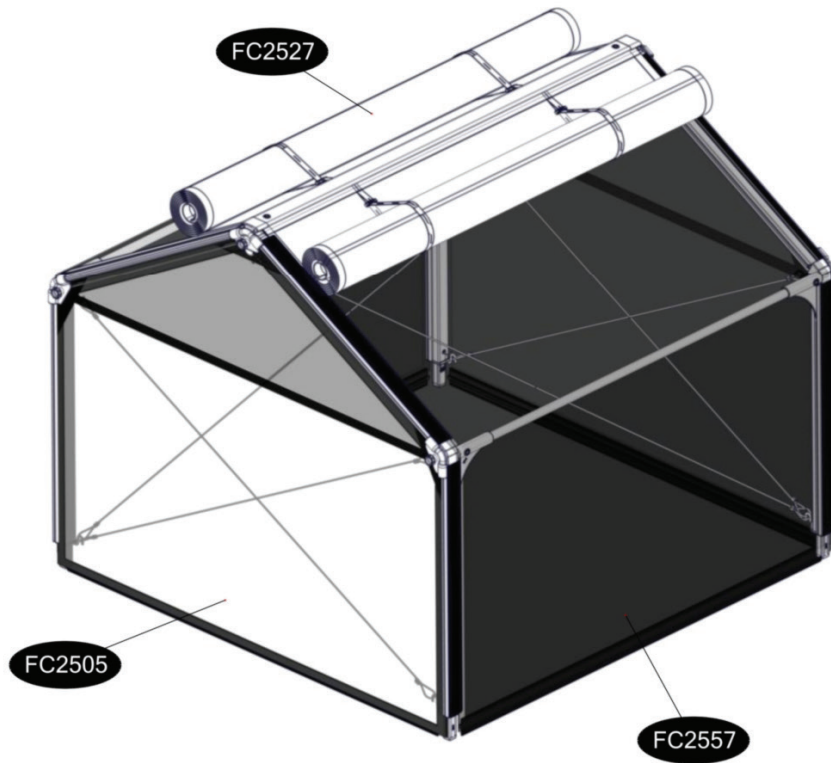

# FC5430 Top section AIR for WOOD BASIC

- FC2160 8 pcs. 621 mm
- FC2111 1 pcs. 1140 mm
- FC2171 8 pcs. 619 mm
- FC2191 4 pcs. 1128 mm
- FC2292 1 pcs.
- FC2416 3 pcs. 1116 mm
- FC2307 4 pcs.
- FC2310 4 pcs.
- FC2313 4 pcs.
- FC2326 2 pcs.
- FC2340 2 pcs.
- FC2343 2 pcs.
- FC2471 2 pcs. 1542 mm
- FC2460 4 pcs. 1214 mm
- FC2450 10 pcs.
- FC2321 6 pcs.
- FC2322 6 pcs.
- FC2492 20 pcs. 3,5 x 16 mm torx 10
  
- FC2527 2 pcs.
- FC2557 2 pcs.
- FC2505 2 pcs.

# 1 FC5430 Top section AIR for WOOD BASIC

**BASIC**  
manual FC5230

# 2

x1