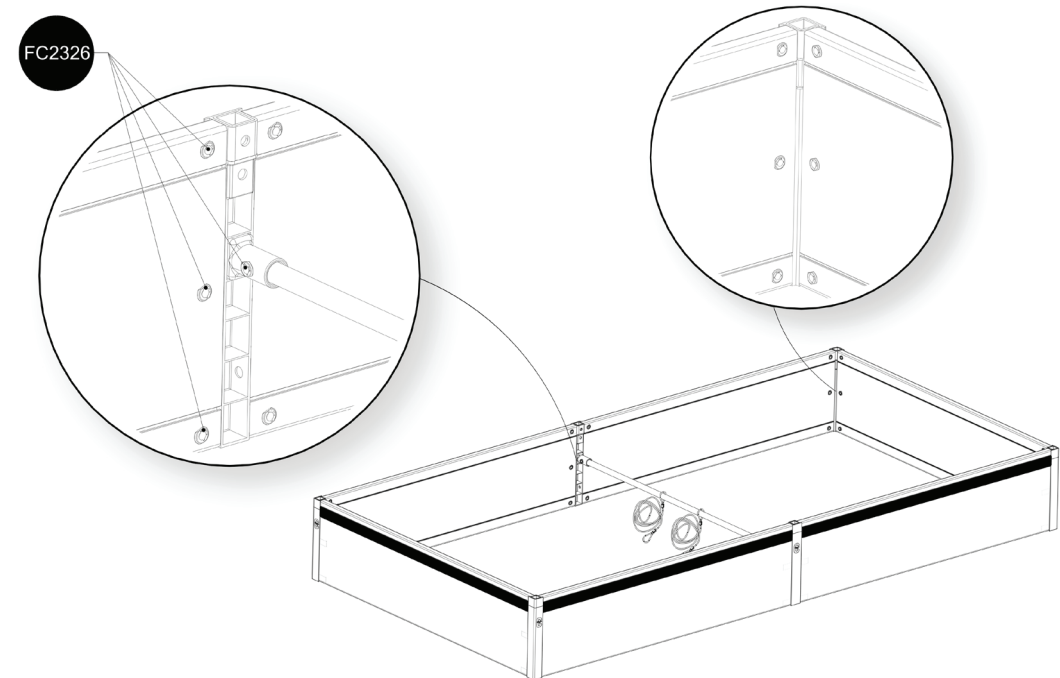

FC5421 Top section for PVC EXTENSION 120x120

- FC2160 4 pcs. 621 mm
- FC2111 1 pcs. 1140 mm
- FC2171 4 pcs. 619 mm
- FC2177 2 pcs. 1128 mm
- FC2292 1 pcs.
- FC2416 3 pcs. 1116 mm
- FC2307 2 pcs.
- FC2310 2 pcs.
- FC2313 4 pcs.
- FC2326 2 pcs.
- FC2341 2 pcs.
- FC2343 1 pcs.
- FC2460 2 pcs. 1214 mm
- FC2450 4 pcs.

- FC2527 2 pcs.
- FC2557 2 pcs.

1 FC5421 Top section for PVC EXTENSION 120x120

BASIC
manual FC5410

2

EXTENSION

3

4

At temperatures more than 30 °C/ 90 °F the plastic sides must be opened when the GrowCamp is mounted.