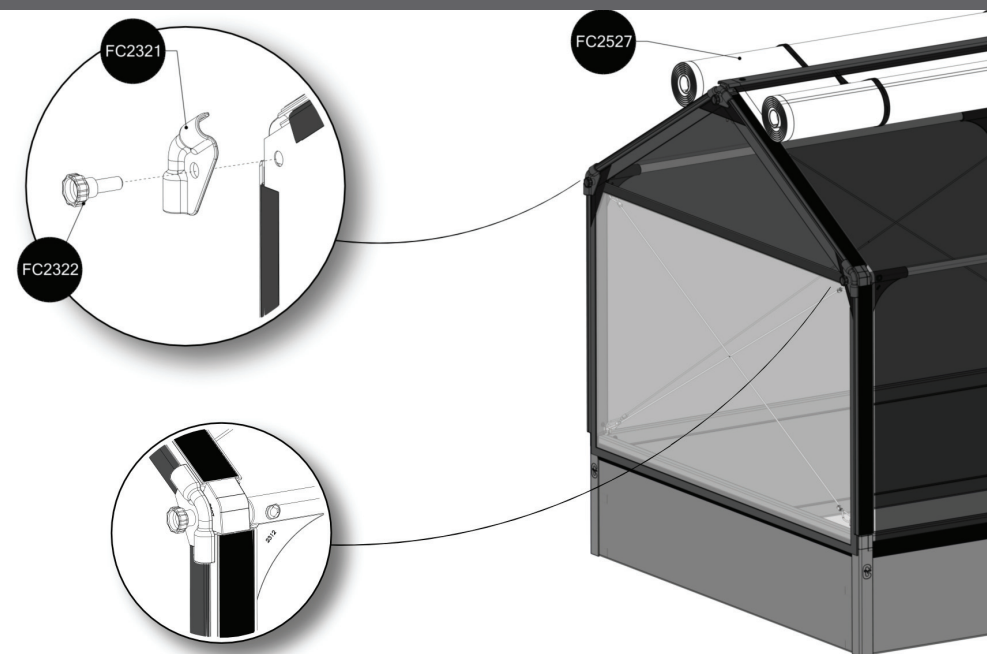

FC5421 Top section for PVC EXTENSION 120x120

- FC2160 4 pcs. 621 mm
- FC2111 1 pcs. 1140 mm
- FC2171 4 pcs. 619 mm
- FC2177 2 pcs. 1128 mm
- FC2292 1 pcs.
- FC2416 3 pcs. 1116 mm
- FC2307 2 pcs.
- FC2310 2 pcs.
- FC2313 4 pcs.
- FC2326 2 pcs.
- FC2341 2 pcs.
- FC2343 1 pcs.
- FC2460 2 pcs. 1214 mm
- FC2450 4 pcs.

- FC2527 2 pcs.
- FC2557 2 pcs.

1 FC5421 Top section for PVC EXTENSION 120x120

BASIC
manual FC5410

2

EXTENSION

3

4

At temperatures more than 30 °C/ 90 °F the plastic sides must be opened when the GrowCamp is mounted.