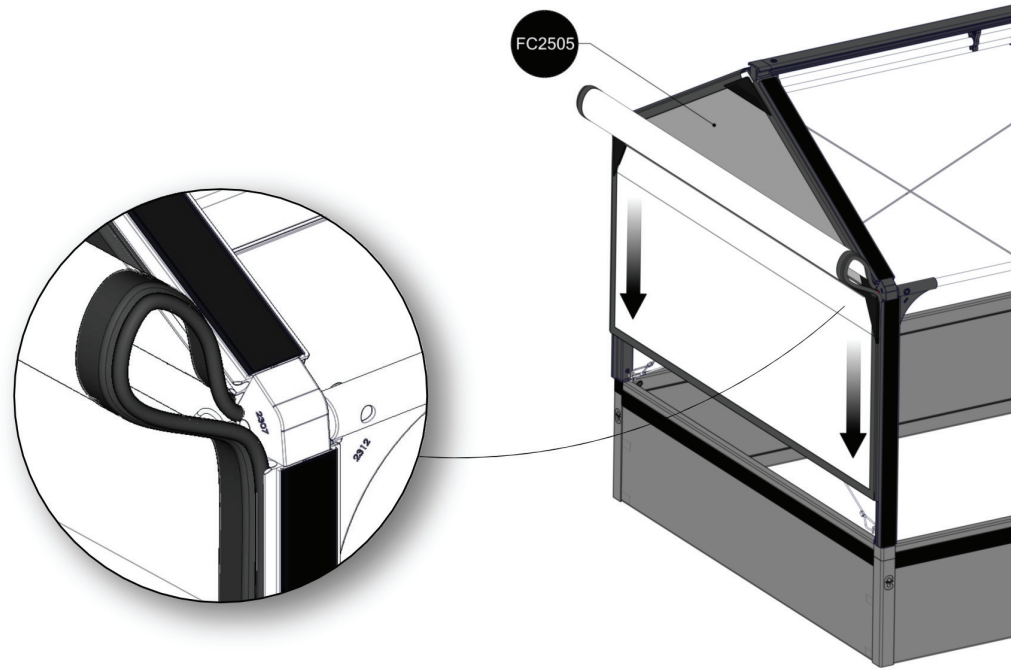

FC5421 Top section for PVC EXTENSION 120x120

- FC2160 4 pcs. 621 mm
- FC2111 1 pcs. 1140 mm
- FC2171 4 pcs. 619 mm
- FC2177 2 pcs. 1128 mm
- FC2292 1 pcs.
- FC2416 3 pcs. 1116 mm
- FC2307 2 pcs.
- FC2310 2 pcs.
- FC2313 4 pcs.
- FC2326 2 pcs.
- FC2341 2 pcs.
- FC2343 1 pcs.
- FC2460 2 pcs. 1214 mm
- FC2450 4 pcs.

- FC2527 2 pcs.
- FC2557 2 pcs.

1 FC5421 Top section for PVC EXTENSION 120x120

BASIC
manual FC5410

2

EXTENSION

3

4

At temperatures more than 30 °C/ 90 °F the plastic sides must be opened when the GrowCamp is mounted.