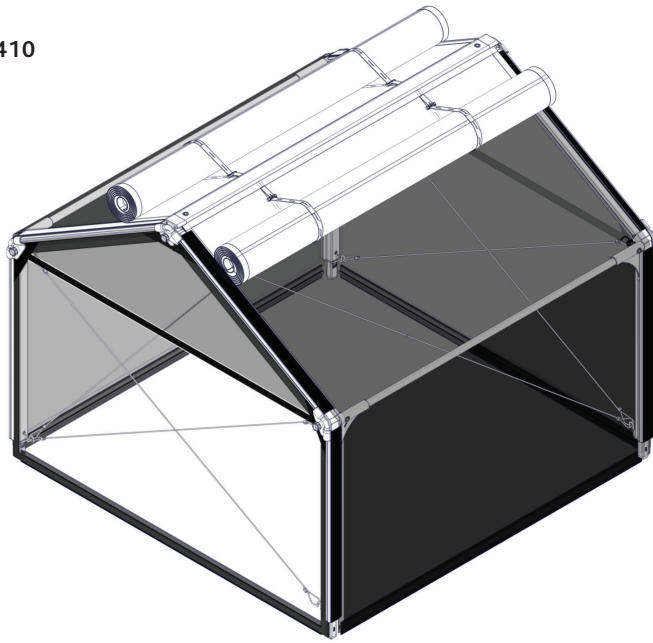

FC5421 Top section for PVC EXTENSION 120x120

- FC2160 4 pcs. 621 mm
- FC2111 1 pcs. 1140 mm
- FC2171 4 pcs. 619 mm
- FC2177 2 pcs. 1128 mm
- FC2292 1 pcs.
- FC2416 3 pcs. 1116 mm
- FC2307 2 pcs.
- FC2310 2 pcs.
- FC2313 4 pcs.
- FC2326 2 pcs.
- FC2341 2 pcs.
- FC2343 1 pcs.
- FC2460 2 pcs. 1214 mm
- FC2450 4 pcs.

- FC2527 2 pcs.
- FC2557 2 pcs.

1 FC5421 Top section for PVC EXTENSION 120x120

BASIC
manual FC5410

2

EXTENSION

3

4

At temperatures more than 30 °C/ 90 °F the plastic sides must be opened when the GrowCamp is mounted.