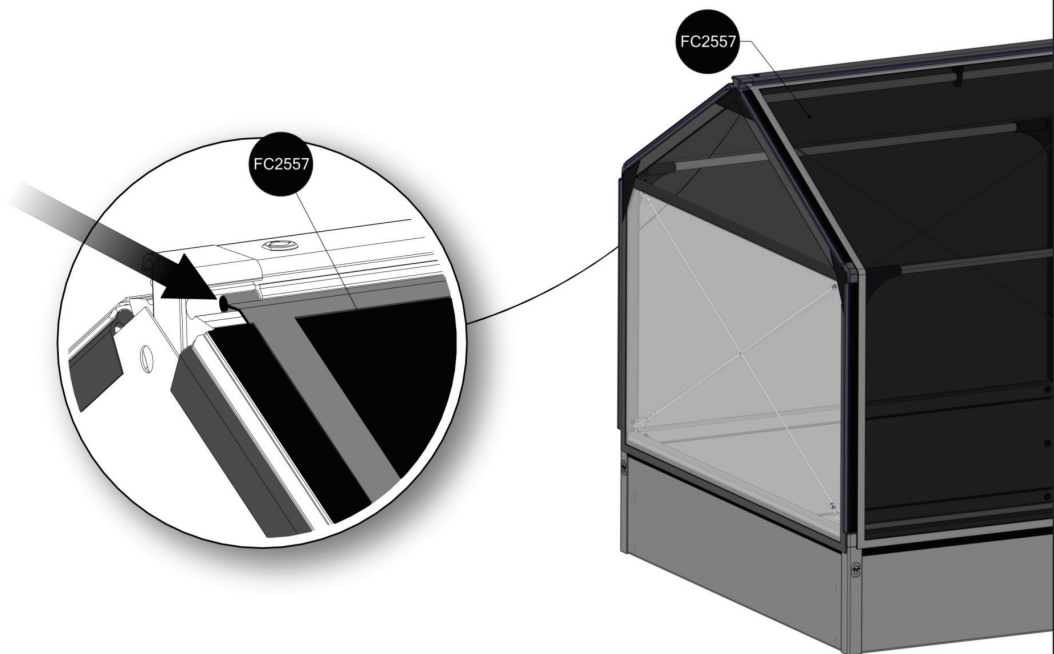

FC5421 Top section for PVC EXTENSION 120x120

- FC2160 4 pcs. 621 mm
- FC2111 1 pcs. 1140 mm
- FC2171 4 pcs. 619 mm
- FC2177 2 pcs. 1128 mm
- FC2292 1 pcs.
- FC2416 3 pcs. 1116 mm
- FC2307 2 pcs.
- FC2310 2 pcs.
- FC2313 4 pcs.
- FC2326 2 pcs.
- FC2341 2 pcs.
- FC2343 1 pcs.
- FC2460 2 pcs. 1214 mm
- FC2450 4 pcs.

- FC2527 2 pcs.
- FC2557 2 pcs.

1 FC5421 Top section for PVC EXTENSION 120x120

BASIC
manual FC5410

2

EXTENSION

3

4

At temperatures more than 30 °C/ 90 °F the plastic sides must be opened when the GrowCamp is mounted.