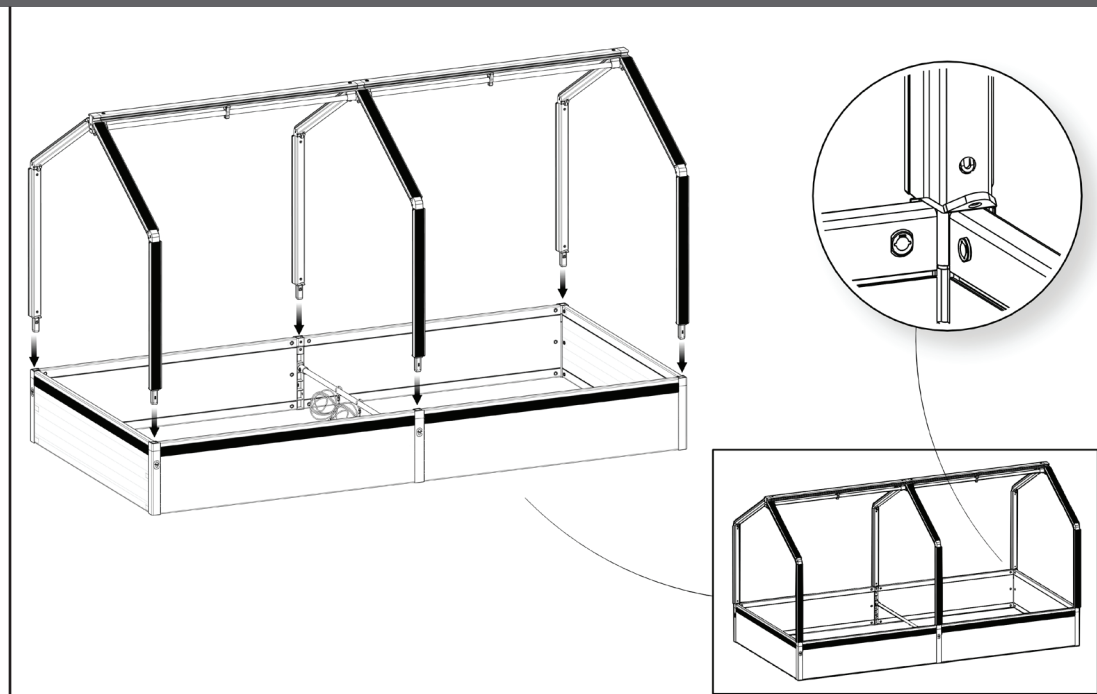

FC5421 Top section for PVC EXTENSION 120x120

- FC2160 4 pcs. 621 mm
- FC2111 1 pcs. 1140 mm
- FC2171 4 pcs. 619 mm
- FC2177 2 pcs. 1128 mm
- FC2292 1 pcs.
- FC2416 3 pcs. 1116 mm
- FC2307 2 pcs.
- FC2310 2 pcs.
- FC2313 4 pcs.
- FC2326 2 pcs.
- FC2341 2 pcs.
- FC2343 1 pcs.
- FC2460 2 pcs. 1214 mm
- FC2450 4 pcs.

- FC2527 2 pcs.
- FC2557 2 pcs.

1 FC5421 Top section for PVC EXTENSION 120x120

BASIC
manual FC5410

2

EXTENSION

3

4

At temperatures more than 30 °C/ 90 °F the plastic sides must be opened when the GrowCamp is mounted.