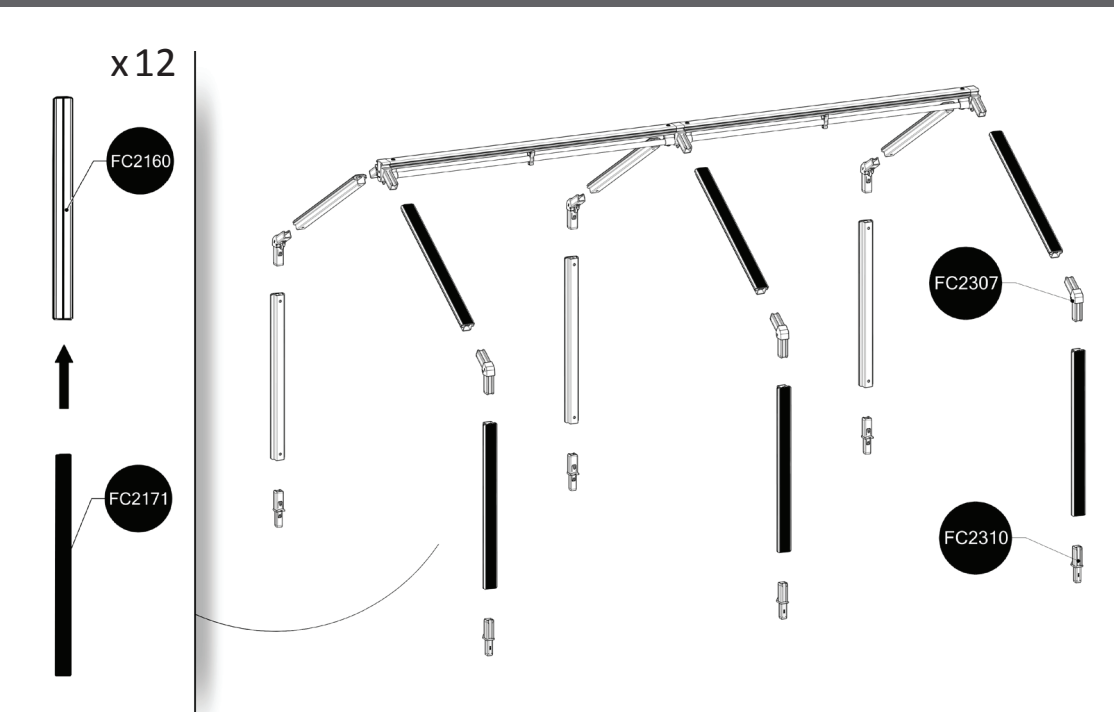

FC5421 Top section for PVC EXTENSION 120x120

- FC2160 4 pcs. 621 mm
- FC2111 1 pcs. 1140 mm
- FC2171 4 pcs. 619 mm
- FC2177 2 pcs. 1128 mm
- FC2292 1 pcs.
- FC2416 3 pcs. 1116 mm
- FC2307 2 pcs.
- FC2310 2 pcs.
- FC2313 4 pcs.
- FC2326 2 pcs.
- FC2341 2 pcs.
- FC2343 1 pcs.
- FC2460 2 pcs. 1214 mm
- FC2450 4 pcs.

- FC2527 2 pcs.
- FC2557 2 pcs.

1 FC5421 Top section for PVC EXTENSION 120x120

BASIC
manual FC5410

2

EXTENSION

3

4

At temperatures more than 30 °C/ 90 °F the plastic sides must be opened when the GrowCamp is mounted.