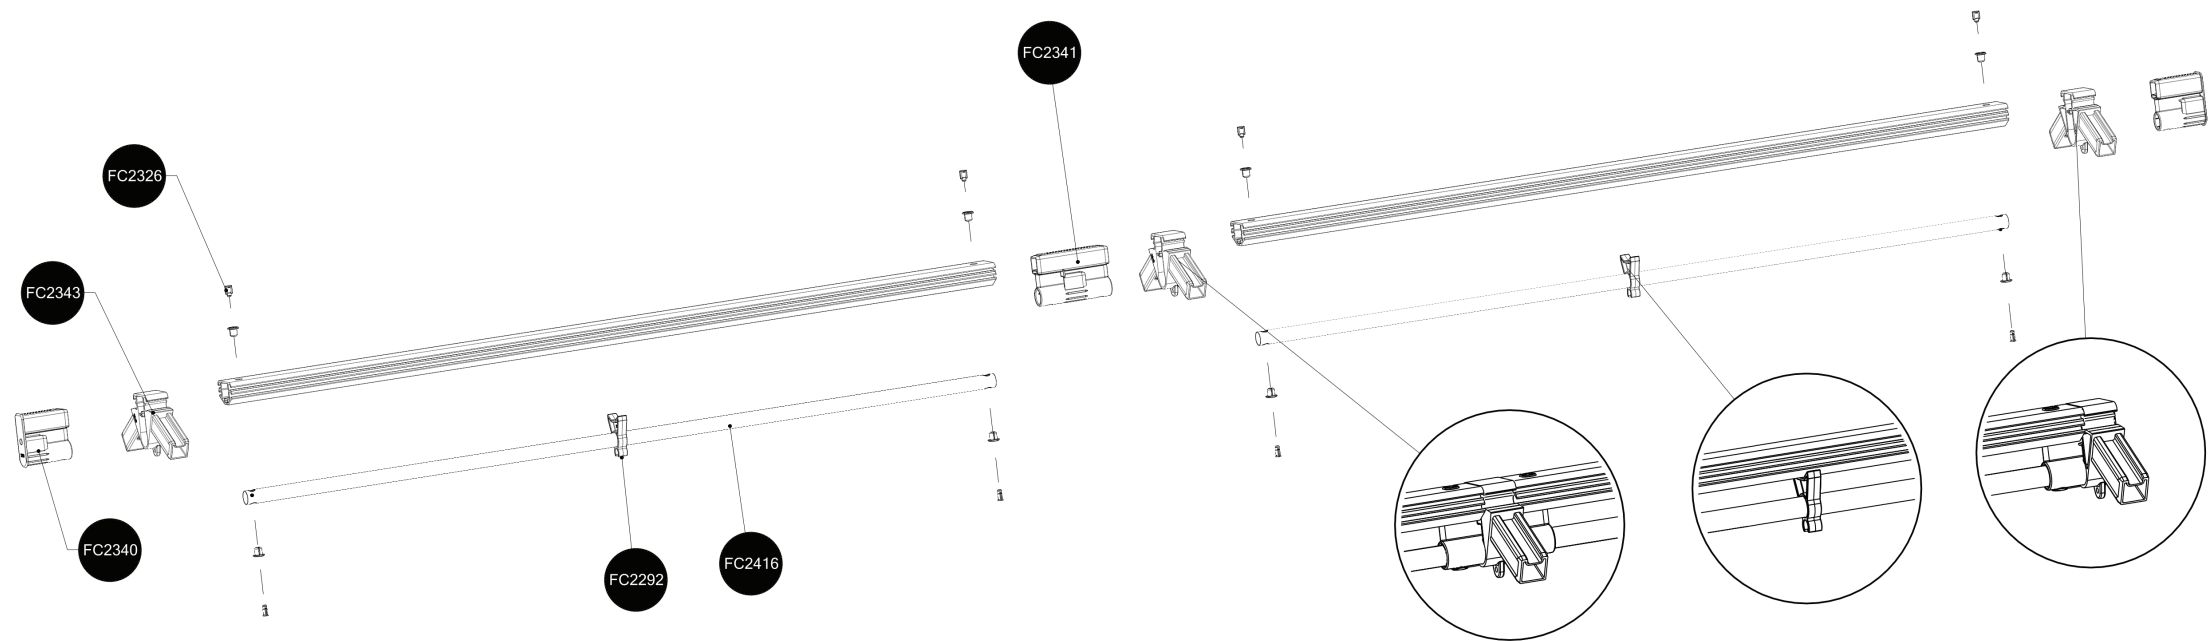

FC5421 Top section for PVC EXTENSION 120x120

- FC2160 4 pcs. 621 mm
- FC2111 1 pcs. 1140 mm
- FC2171 4 pcs. 619 mm
- FC2177 2 pcs. 1128 mm
- FC2292 1 pcs.
- FC2416 3 pcs. 1116 mm
- FC2307 2 pcs.
- FC2310 2 pcs.
- FC2313 4 pcs.
- FC2326 2 pcs.
- FC2341 2 pcs.
- FC2343 1 pcs.
- FC2460 2 pcs. 1214 mm
- FC2450 4 pcs.

- FC2527 2 pcs.
- FC2557 2 pcs.

1 FC5421 Top section for PVC EXTENSION 120x120

BASIC
manual FC5410

2

EXTENSION

3

4

At temperatures more than 30 °C/ 90 °F the plastic sides must be opened when the GrowCamp is mounted.