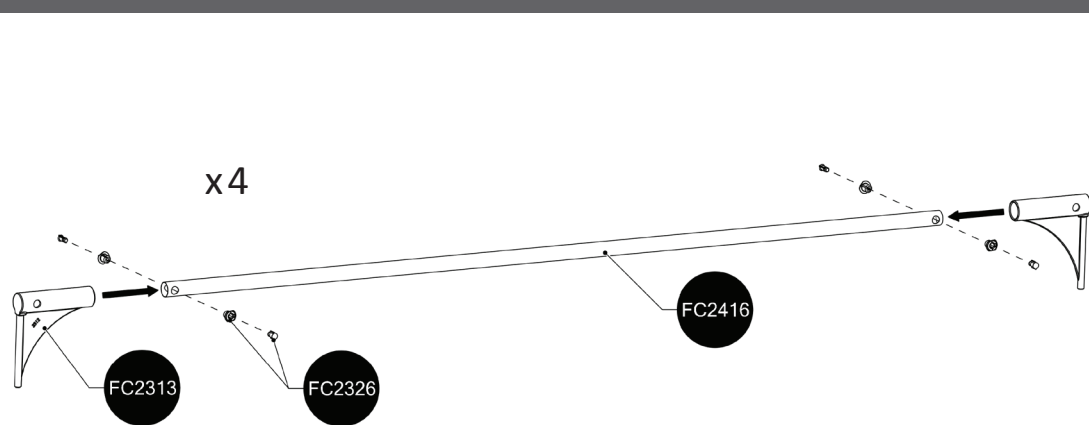

FC5421 Top section for PVC EXTENSION 120x120

- FC2160 4 pcs. 621 mm
- FC2111 1 pcs. 1140 mm
- FC2171 4 pcs. 619 mm
- FC2177 2 pcs. 1128 mm
- FC2292 1 pcs.
- FC2416 3 pcs. 1116 mm
- FC2307 2 pcs.
- FC2310 2 pcs.
- FC2313 4 pcs.
- FC2326 2 pcs.
- FC2341 2 pcs.
- FC2343 1 pcs.
- FC2460 2 pcs. 1214 mm
- FC2450 4 pcs.

- FC2527 2 pcs.
- FC2557 2 pcs.

1 FC5421 Top section for PVC EXTENSION 120x120

BASIC
manual FC5410

2

EXTENSION

3

4

At temperatures more than 30 °C/ 90 °F the plastic sides must be opened when the GrowCamp is mounted.