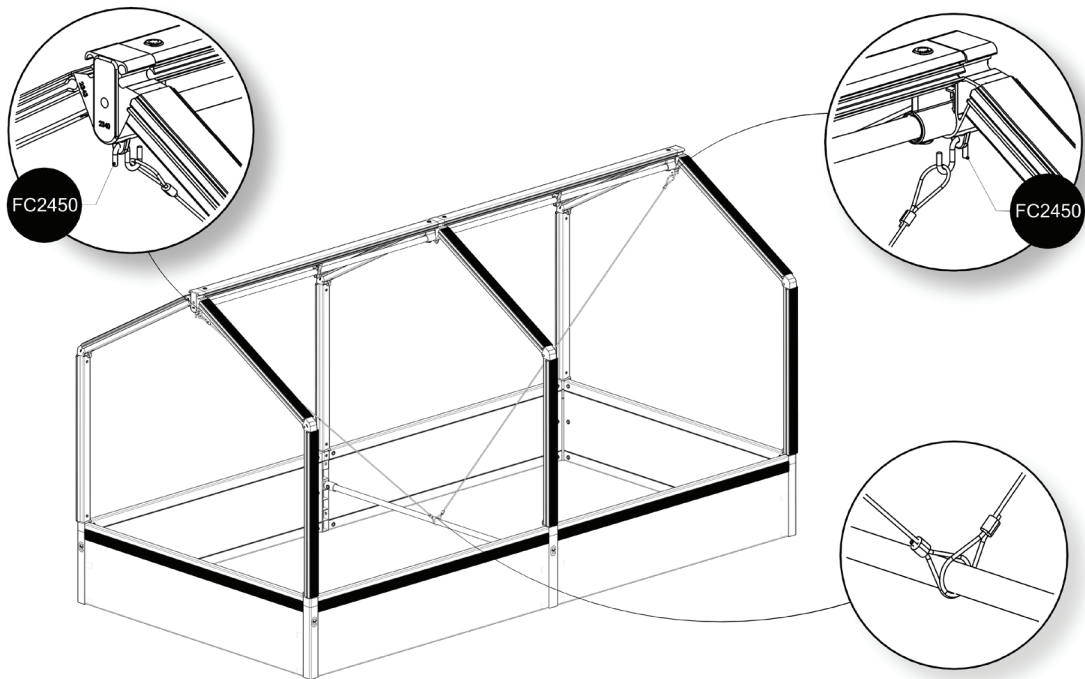

FC5421 Top section for PVC EXTENSION 120x120

- FC2160 4 pcs. 621 mm
- FC2111 1 pcs. 1140 mm
- FC2171 4 pcs. 619 mm
- FC2177 2 pcs. 1128 mm
- FC2292 1 pcs.
- FC2416 3 pcs. 1116 mm
- FC2307 2 pcs.
- FC2310 2 pcs.
- FC2313 4 pcs.
- FC2326 2 pcs.
- FC2341 2 pcs.
- FC2343 1 pcs.
- FC2460 2 pcs. 1214 mm
- FC2450 4 pcs.

- FC2527 2 pcs.
- FC2557 2 pcs.

1 FC5421 Top section for PVC EXTENSION 120x120

BASIC
manual FC5410

2

EXTENSION

3

4

At temperatures more than 30 °C/ 90 °F the plastic sides must be opened when the GrowCamp is mounted.