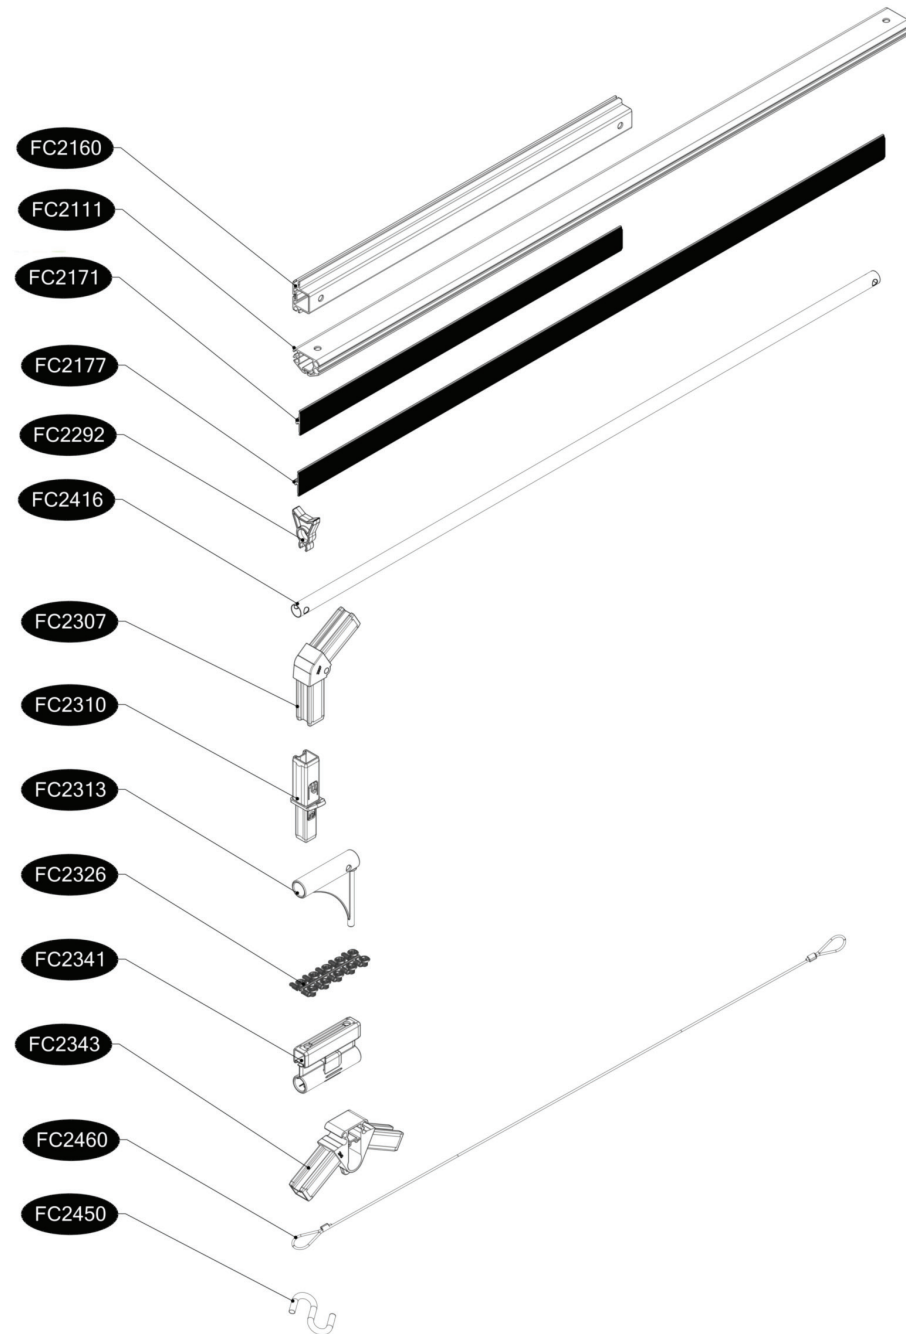

FC5421 Top section for PVC EXTENSION 120x120

- FC2160 4 pcs. 621 mm
- FC2111 1 pcs. 1140 mm
- FC2171 4 pcs. 619 mm
- FC2177 2 pcs. 1128 mm
- FC2292 1 pcs.
- FC2416 3 pcs. 1116 mm
- FC2307 2 pcs.
- FC2310 2 pcs.
- FC2313 4 pcs.
- FC2326 2 pcs.
- FC2341 2 pcs.
- FC2343 1 pcs.
- FC2460 2 pcs. 1214 mm
- FC2450 4 pcs.

- FC2527 2 pcs.
- FC2557 2 pcs.

1 FC5421 Top section for PVC EXTENSION 120x120

BASIC
manual FC5410

2

EXTENSION

3

4

At temperatures more than 30 °C/ 90 °F the plastic sides must be opened when the GrowCamp is mounted.