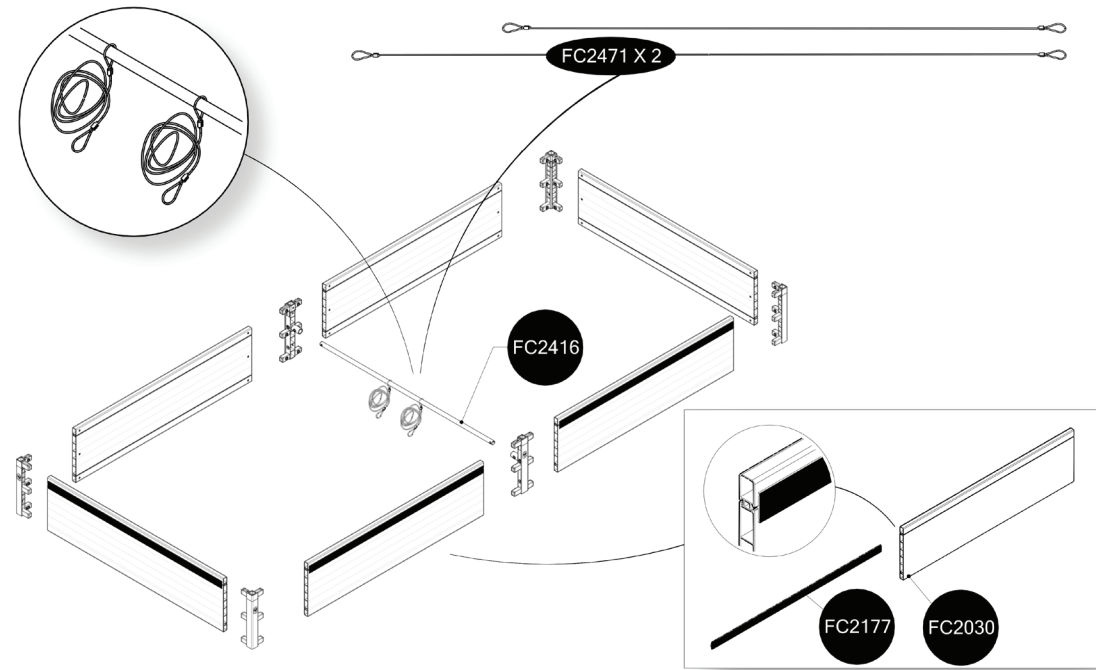

FC5421 Top section for PVC EXTENSION 120x120

- FC2160 4 pcs. 621 mm
- FC2111 1 pcs. 1140 mm
- FC2171 4 pcs. 619 mm
- FC2177 2 pcs. 1128 mm
- FC2292 1 pcs.
- FC2416 3 pcs. 1116 mm
- FC2307 2 pcs.
- FC2310 2 pcs.
- FC2313 4 pcs.
- FC2326 2 pcs.
- FC2341 2 pcs.
- FC2343 1 pcs.
- FC2460 2 pcs. 1214 mm
- FC2450 4 pcs.

- FC2527 2 pcs.
- FC2557 2 pcs.

1 FC5421 Top section for PVC EXTENSION 120x120

BASIC
manual FC5410

2

EXTENSION

3

4

At temperatures more than 30 °C/ 90 °F the plastic sides must be opened when the GrowCamp is mounted.