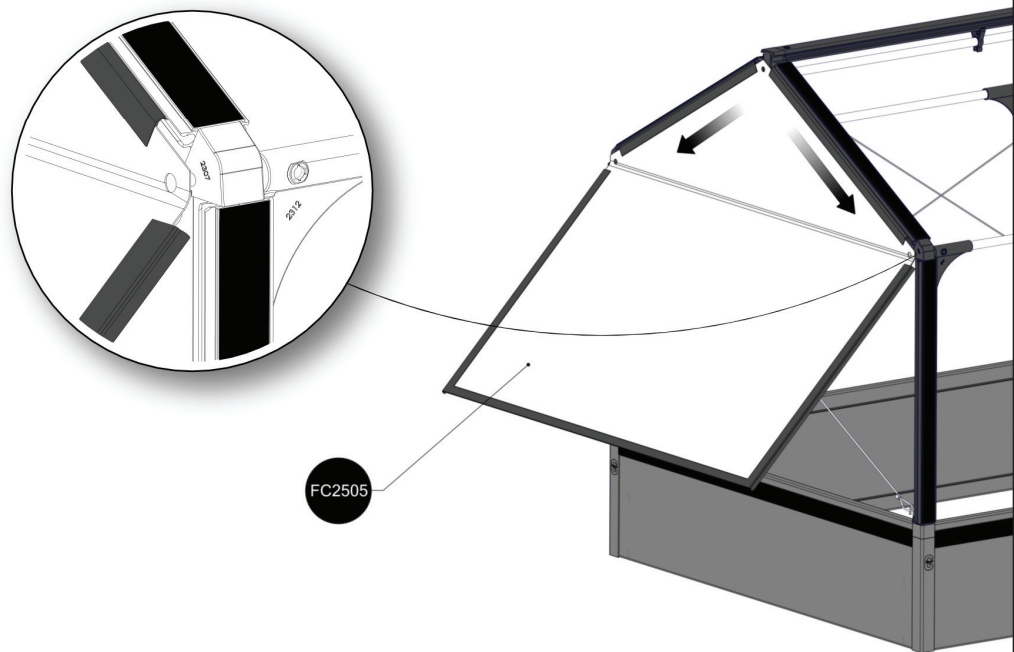

FC5421 Top section for PVC EXTENSION 120x120

- FC2160 4 pcs. 621 mm
- FC2111 1 pcs. 1140 mm
- FC2171 4 pcs. 619 mm
- FC2177 2 pcs. 1128 mm
- FC2292 1 pcs.
- FC2416 3 pcs. 1116 mm
- FC2307 2 pcs.
- FC2310 2 pcs.
- FC2313 4 pcs.
- FC2326 2 pcs.
- FC2341 2 pcs.
- FC2343 1 pcs.
- FC2460 2 pcs. 1214 mm
- FC2450 4 pcs.

- FC2527 2 pcs.
- FC2557 2 pcs.

1 FC5421 Top section for PVC EXTENSION 120x120

BASIC
manual FC5410

2

EXTENSION

3

4

At temperatures more than 30 °C/ 90 °F the plastic sides must be opened when the GrowCamp is mounted.