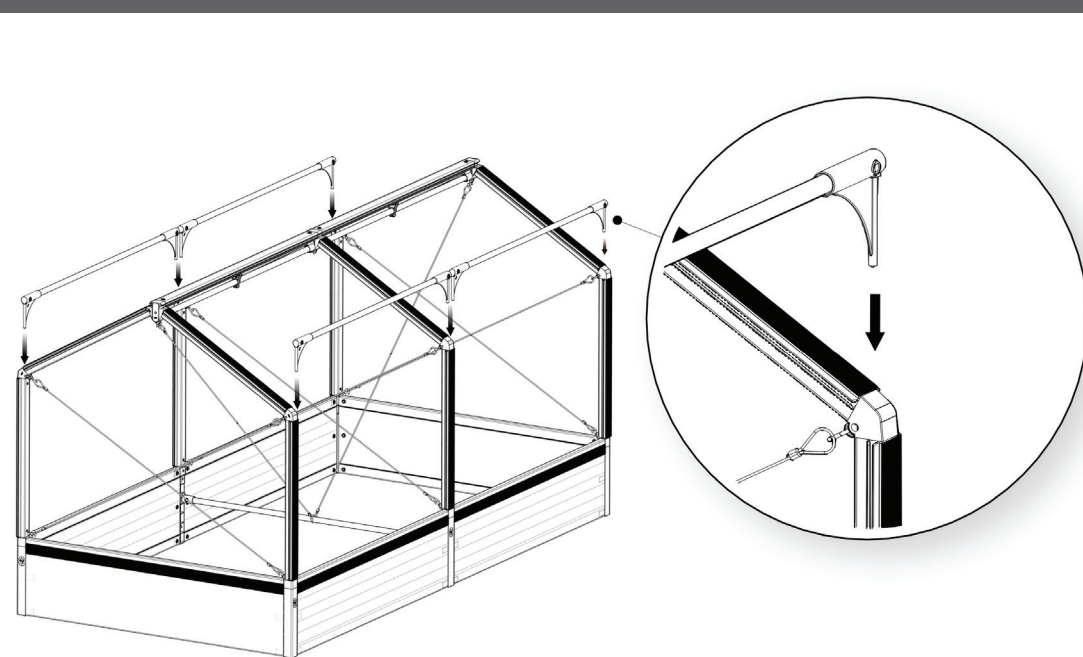

FC5421 Top section for PVC EXTENSION 120x120

- FC2160 4 pcs. 621 mm
- FC2111 1 pcs. 1140 mm
- FC2171 4 pcs. 619 mm
- FC2177 2 pcs. 1128 mm
- FC2292 1 pcs.
- FC2416 3 pcs. 1116 mm
- FC2307 2 pcs.
- FC2310 2 pcs.
- FC2313 4 pcs.
- FC2326 2 pcs.
- FC2341 2 pcs.
- FC2343 1 pcs.
- FC2460 2 pcs. 1214 mm
- FC2450 4 pcs.

- FC2527 2 pcs.
- FC2557 2 pcs.

1 FC5421 Top section for PVC EXTENSION 120x120

BASIC
manual FC5410

2

EXTENSION

3

4

At temperatures more than 30 °C/ 90 °F the plastic sides must be opened when the GrowCamp is mounted.