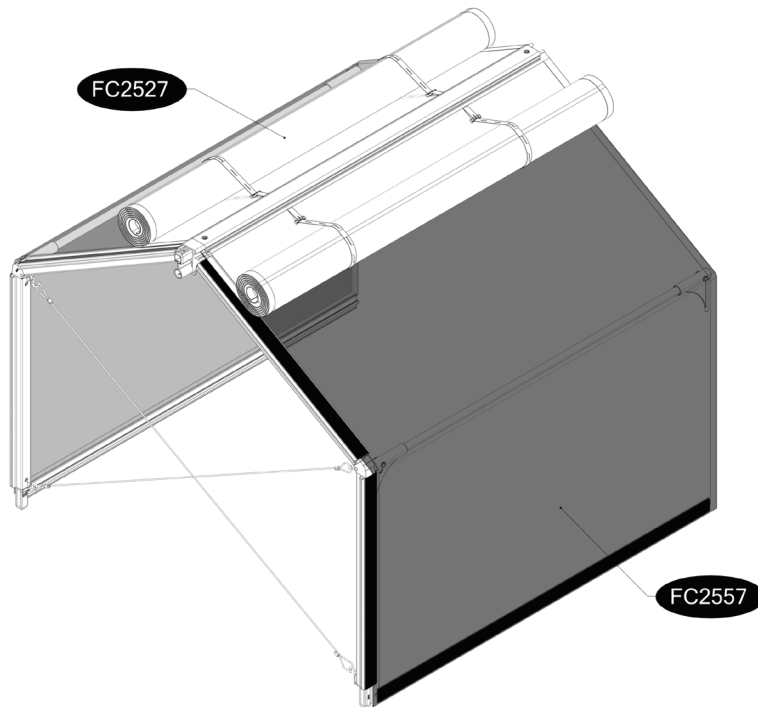

FC5421 Top section for PVC EXTENSION 120x120

- FC2160 4 pcs. 621 mm
- FC2111 1 pcs. 1140 mm
- FC2171 4 pcs. 619 mm
- FC2177 2 pcs. 1128 mm
- FC2292 1 pcs.
- FC2416 3 pcs. 1116 mm
- FC2307 2 pcs.
- FC2310 2 pcs.
- FC2313 4 pcs.
- FC2326 2 pcs.
- FC2341 2 pcs.
- FC2343 1 pcs.
- FC2460 2 pcs. 1214 mm
- FC2450 4 pcs.

- FC2527 2 pcs.
- FC2557 2 pcs.

1 FC5421 Top section for PVC EXTENSION 120x120

BASIC
manual FC5410

2

EXTENSION

3

4

At temperatures more than 30 °C/ 90 °F the plastic sides must be opened when the GrowCamp is mounted.