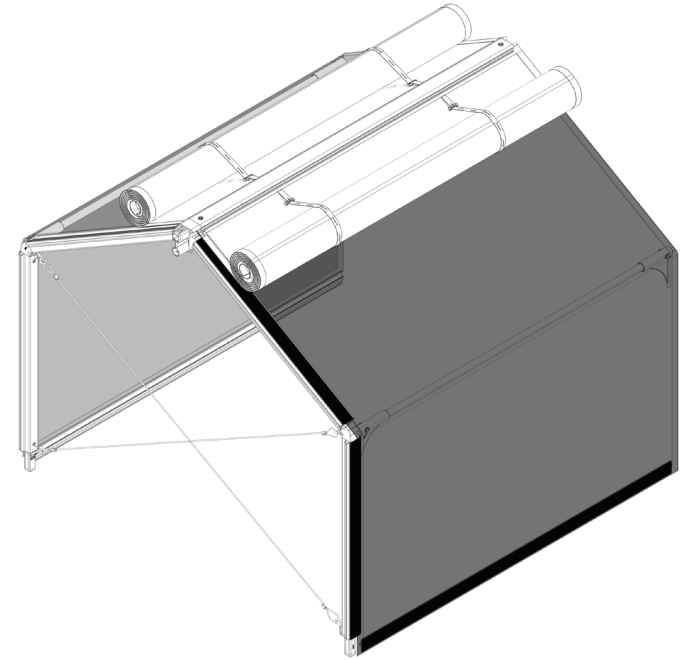

FC5421 Top section for PVC EXTENSION 120x120

- FC2160 4 pcs. 621 mm
- FC2111 1 pcs. 1140 mm
- FC2171 4 pcs. 619 mm
- FC2177 2 pcs. 1128 mm
- FC2292 1 pcs.
- FC2416 3 pcs. 1116 mm
- FC2307 2 pcs.
- FC2310 2 pcs.
- FC2313 4 pcs.
- FC2326 2 pcs.
- FC2341 2 pcs.
- FC2343 1 pcs.
- FC2460 2 pcs. 1214 mm
- FC2450 4 pcs.

- FC2527 2 pcs.
- FC2557 2 pcs.

1 FC5421 Top section for PVC EXTENSION 120x120

BASIC
manual FC5410

2

EXTENSION

3

4

At temperatures more than 30 °C/ 90 °F the plastic sides must be opened when the GrowCamp is mounted.