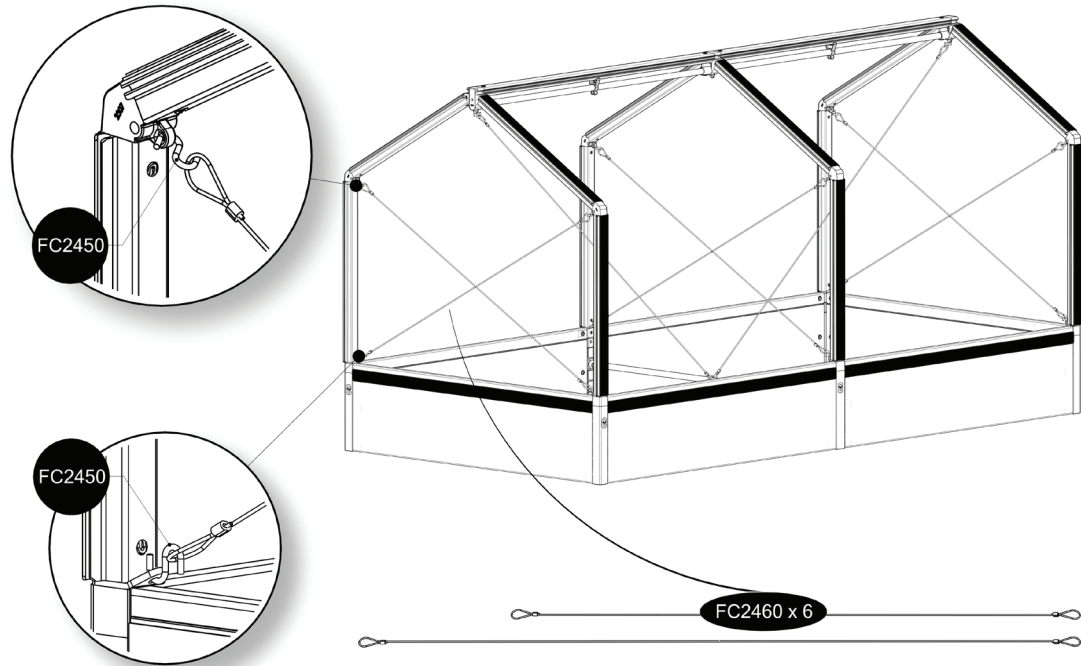

FC5421 Top section for PVC EXTENSION 120x120

- FC2160 4 pcs. 621 mm
- FC2111 1 pcs. 1140 mm
- FC2171 4 pcs. 619 mm
- FC2177 2 pcs. 1128 mm
- FC2292 1 pcs.
- FC2416 3 pcs. 1116 mm
- FC2307 2 pcs.
- FC2310 2 pcs.
- FC2313 4 pcs.
- FC2326 2 pcs.
- FC2341 2 pcs.
- FC2343 1 pcs.
- FC2460 2 pcs. 1214 mm
- FC2450 4 pcs.

- FC2527 2 pcs.
- FC2557 2 pcs.

1 FC5421 Top section for PVC EXTENSION 120x120

BASIC
manual FC5410

2

EXTENSION

3

4

At temperatures more than 30 °C/ 90 °F the plastic sides must be opened when the GrowCamp is mounted.