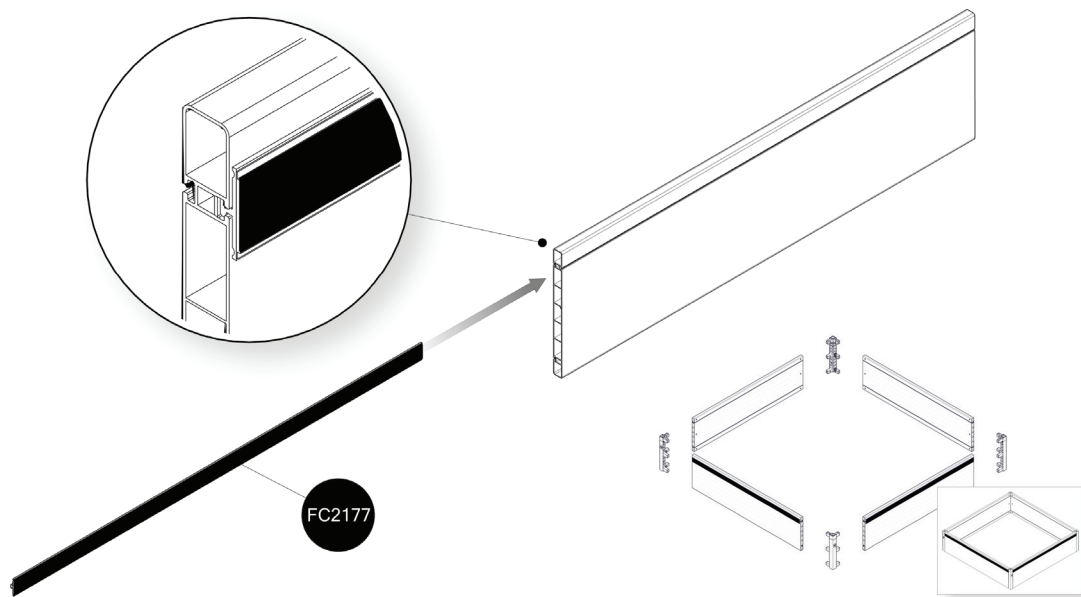

# FC5410 Top section AIR for PVC BASIC 120x120

- FC2160 8 pcs. 621 mm
- FC2111 1 pcs. 1140 mm
- FC2171 8 pcs. 619 mm
- FC2177 4 pcs. 1128 mm
- FC2292 1 pcs.
- FC2416 3 pcs. 1116 mm
- FC2307 4 pcs.
- FC2310 4 pcs.
- FC2313 4 pcs.
- FC2326 2 pcs.
- FC2340 2 pcs.
- FC2343 2 pcs.
- FC2471 2 pcs. 1542 mm
- FC2460 4 pcs. 1214 mm
- FC2450 10 pcs.
- FC2321 6 pcs.
- FC2322 6 pcs.
  
- FC2527 2 pcs.
- FC2557 2 pcs.
- FC2505 2 pcs.

# 1 FC5410 Top section AIR for PVC BASIC 120x120

**BASIC**  
manual FC6530

# 2

x1