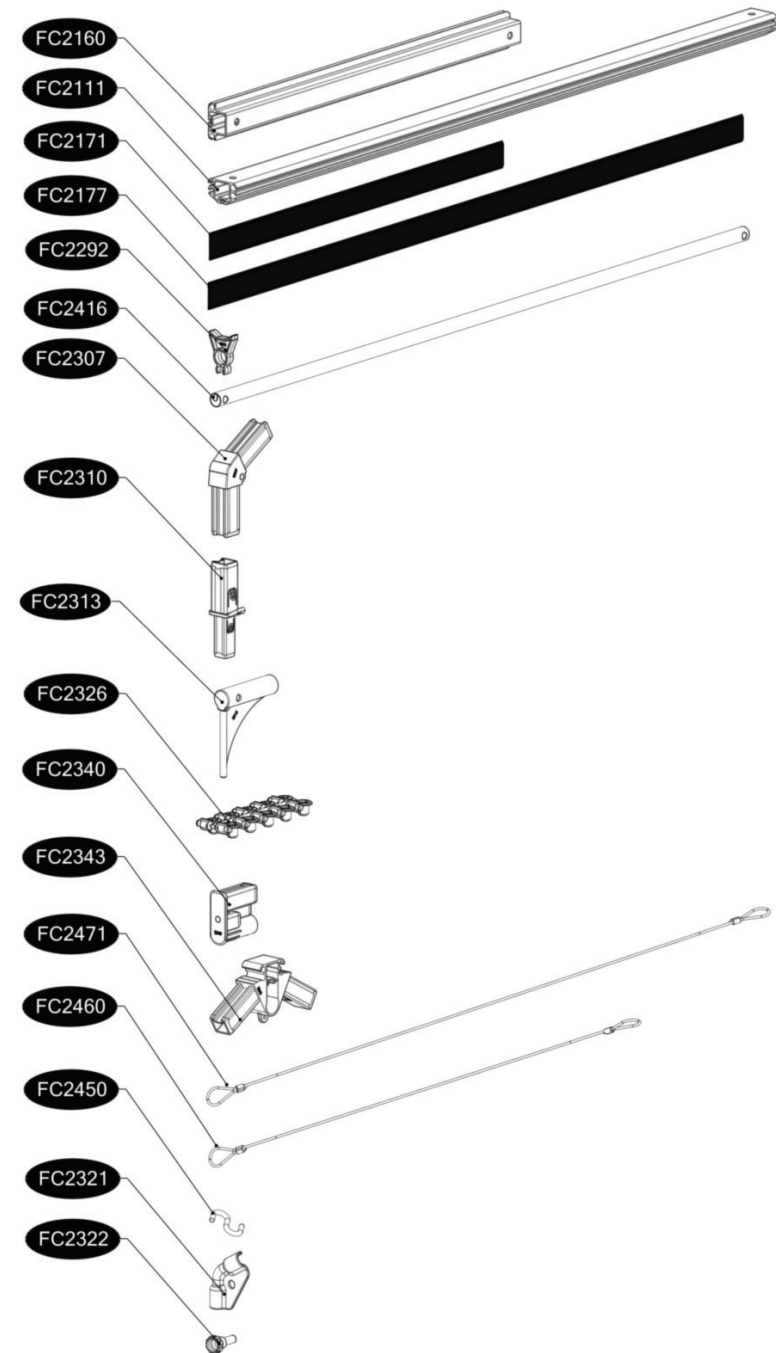

# FC5410 Top section AIR for PVC BASIC 120x120

- FC2160 8 pcs. 621 mm
- FC2111 1 pcs. 1140 mm
- FC2171 8 pcs. 619 mm
- FC2177 4 pcs. 1128 mm
- FC2292 1 pcs.
- FC2416 3 pcs. 1116 mm
- FC2307 4 pcs.
- FC2310 4 pcs.
- FC2313 4 pcs.
- FC2326 2 pcs.
- FC2340 2 pcs.
- FC2343 2 pcs.
- FC2471 2 pcs. 1542 mm
- FC2460 4 pcs. 1214 mm
- FC2450 10 pcs.
- FC2321 6 pcs.
- FC2322 6 pcs.
  
- FC2527 2 pcs.
- FC2557 2 pcs.
- FC2505 2 pcs.

# 1 FC5410 Top section AIR for PVC BASIC 120x120

**BASIC**  
manual FC6530

# 2

x1

# 4

5

6

7

8