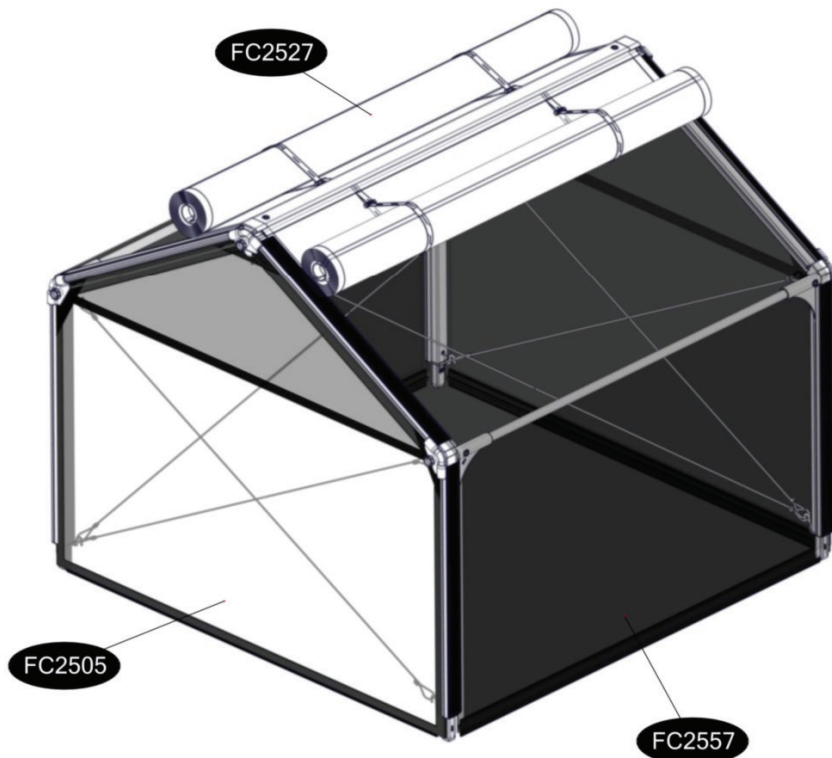

# FC5410 Top section AIR for PVC BASIC 120x120

- FC2160 8 pcs. 621 mm
- FC2111 1 pcs. 1140 mm
- FC2171 8 pcs. 619 mm
- FC2177 4 pcs. 1128 mm
- FC2292 1 pcs.
- FC2416 3 pcs. 1116 mm
- FC2307 4 pcs.
- FC2310 4 pcs.
- FC2313 4 pcs.
- FC2326 2 pcs.
- FC2340 2 pcs.
- FC2343 2 pcs.
- FC2471 2 pcs. 1542 mm
- FC2460 4 pcs. 1214 mm
- FC2450 10 pcs.
- FC2321 6 pcs.
- FC2322 6 pcs.
  
- FC2527 2 pcs.
- FC2557 2 pcs.
- FC2505 2 pcs.

# 1 FC5410 Top section AIR for PVC BASIC 120x120

**BASIC**  
manual FC6530

# 2

x1