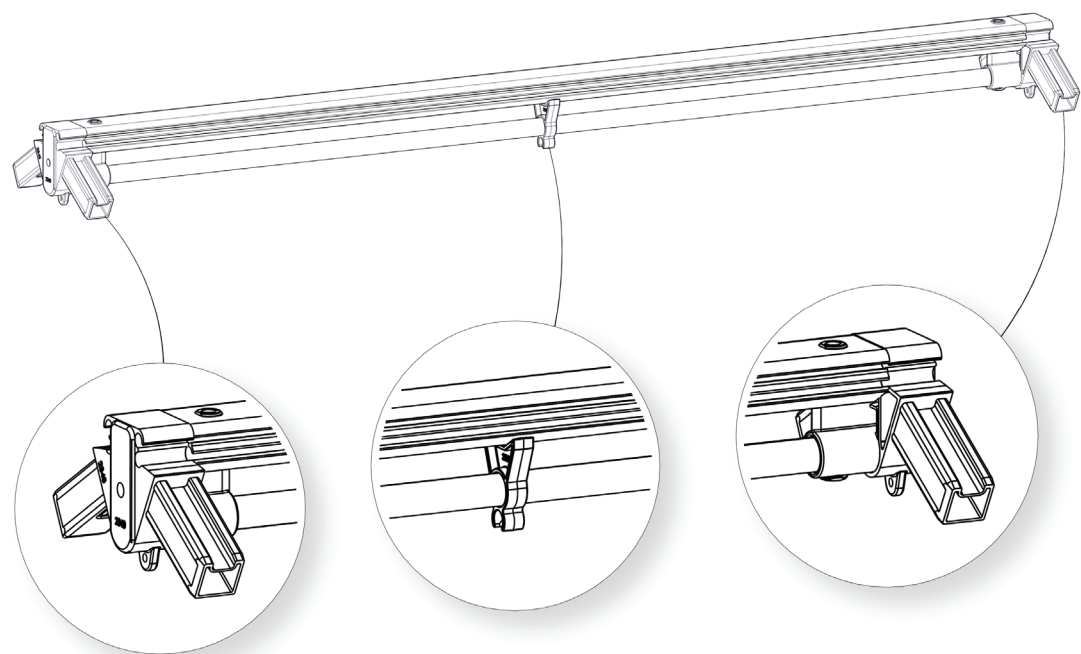

1 FC5410 Top section AIR for PVC BASIC 120x120

BASIC
manual FC6530

2

x1

3

4