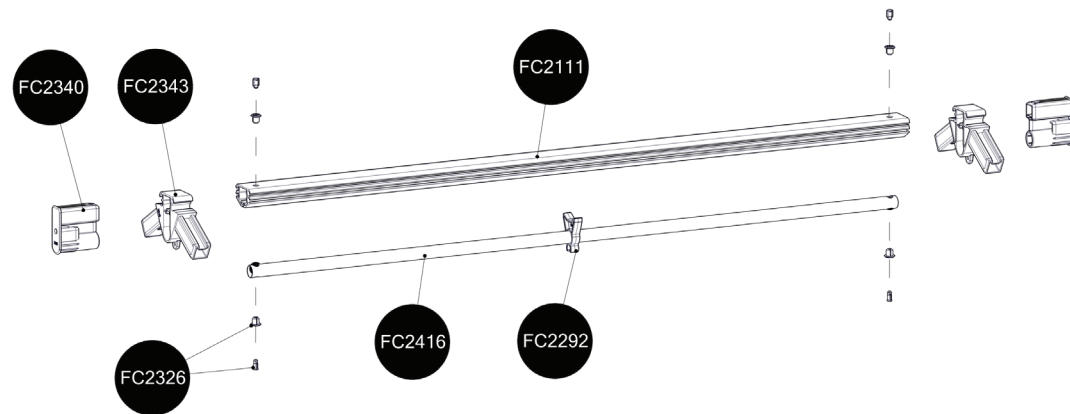

# FC5410 Top section AIR for PVC BASIC 120x120

- FC2160 8 pcs. 621 mm
- FC2111 1 pcs. 1140 mm
- FC2171 8 pcs. 619 mm
- FC2177 4 pcs. 1128 mm
- FC2292 1 pcs.
- FC2416 3 pcs. 1116 mm
- FC2307 4 pcs.
- FC2310 4 pcs.
- FC2313 4 pcs.
- FC2326 2 pcs.
- FC2340 2 pcs.
- FC2343 2 pcs.
- FC2471 2 pcs. 1542 mm
- FC2460 4 pcs. 1214 mm
- FC2450 10 pcs.
- FC2321 6 pcs.
- FC2322 6 pcs.
  
- FC2527 2 pcs.
- FC2557 2 pcs.
- FC2505 2 pcs.

# 1 FC5410 Top section AIR for PVC BASIC 120x120

**BASIC**  
manual FC6530

# 2

x1