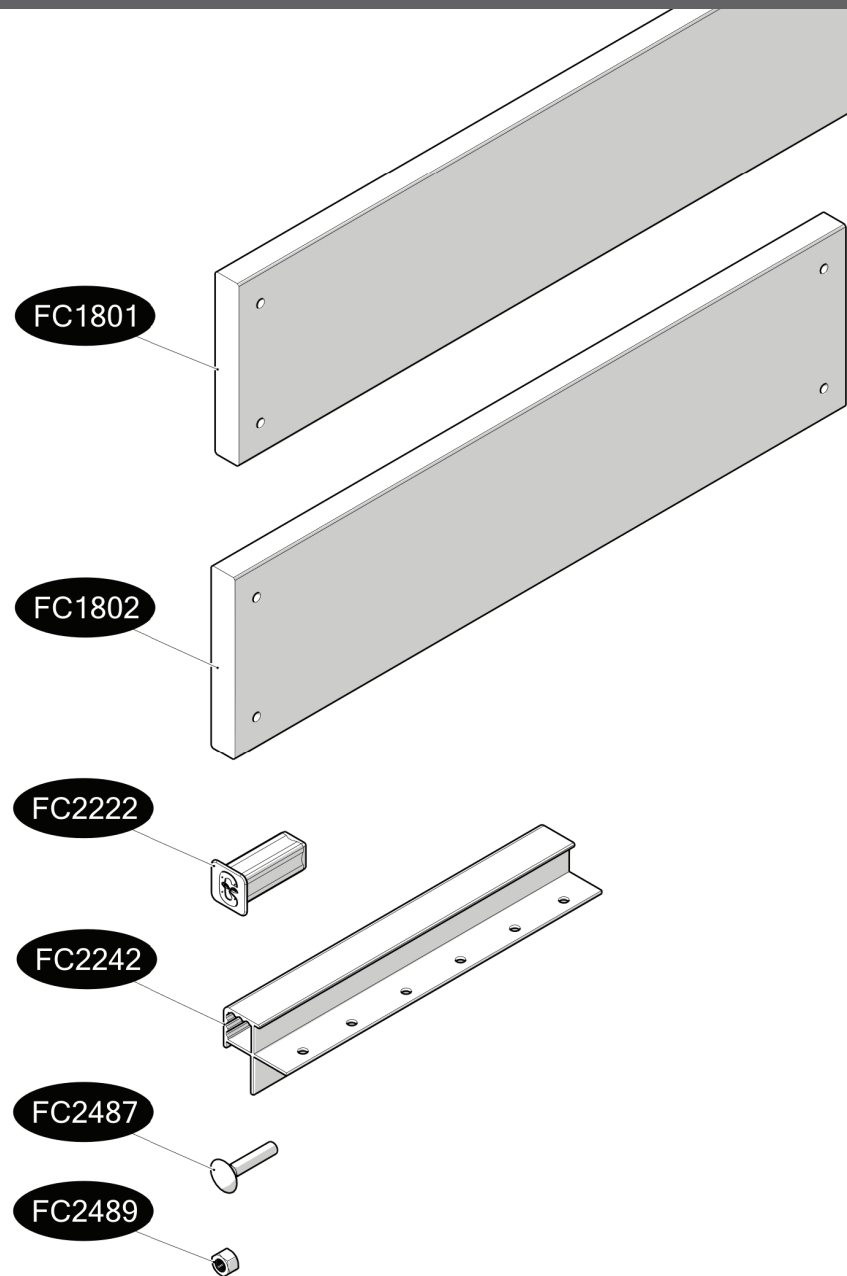

FC5236 Raised bed WOOD /30 120x62 cm

- FC1801 4 pcs. 145 x 22 x 1145 mm
- FC1802 4 pcs. 145 x 22 x 562 mm
- FC2222 4 pcs.
- FC2242 4 pcs. 290 mm
- FC2487 32 pcs. M6 x 30
- FC2489 32 pcs. M6

www.growcamp.dk
info@growcamp.dk