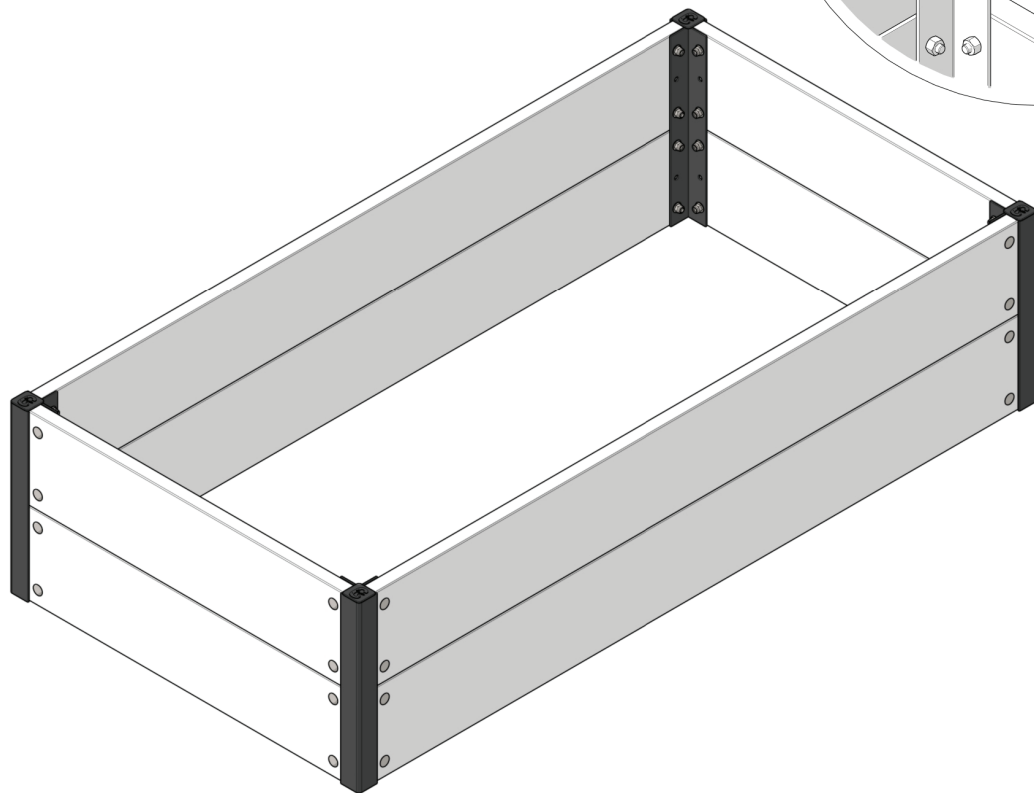

FC5236 Raised bed WOOD /30 120x62 cm

- FC1801 4 pcs. 145 x 22 x 1145 mm
- FC1802 4 pcs. 145 x 22 x 562 mm
- FC2222 4 pcs.
- FC2242 4 pcs. 290 mm
- FC2487 32 pcs. M6 x 30
- FC2489 32 pcs. M6

www.growcamp.dk
info@growcamp.dk