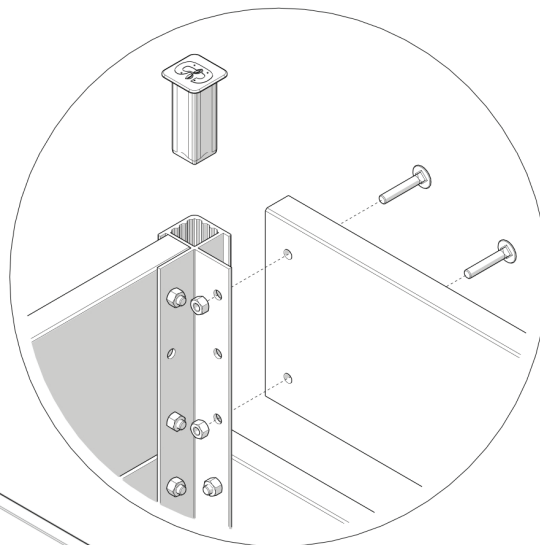

FC5236 Raised bed WOOD /30 120x62 cm

- FC1801 4 pcs. 145 x 22 x 1145 mm
- FC1802 4 pcs. 145 x 22 x 562 mm
- FC2222 4 pcs.
- FC2242 4 pcs. 290 mm
- FC2487 32 pcs. M6 x 30
- FC2489 32 pcs. M6

www.growcamp.dk
info@growcamp.dk