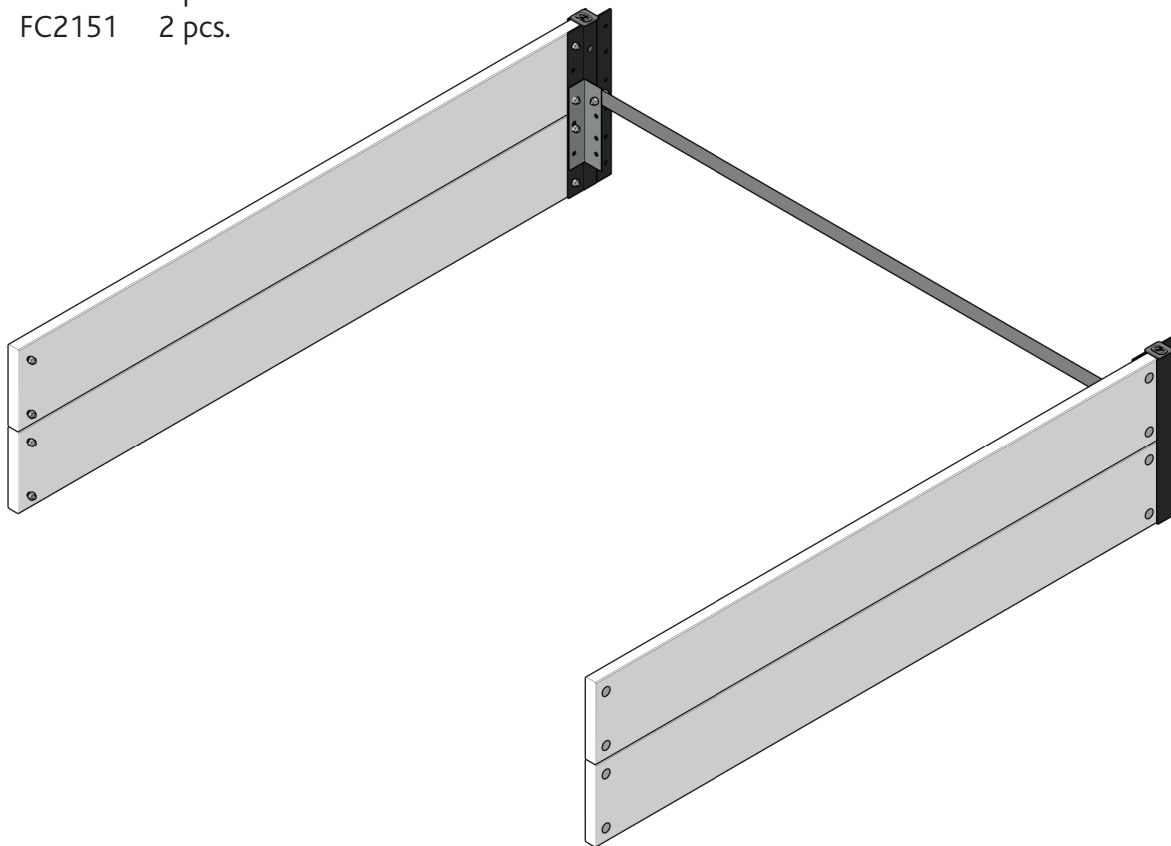

# FC5231 Raised bed WOOD /30 120x120 cm EXTENSION

- FC1801 4 pcs. 145 x 22 x 1145 mm
- FC2255 2 pcs. 290 mm
- FC2222 2 pcs.
- FC2487 18 pcs. M6 x 30
- FC2489 18 pcs. M6
- FC2446 1 pcs. 1116 mm
- FC2151 2 pcs.

# 1 FC5231 Raised bed WOOD /30 120x120 cm EXTENSION

2