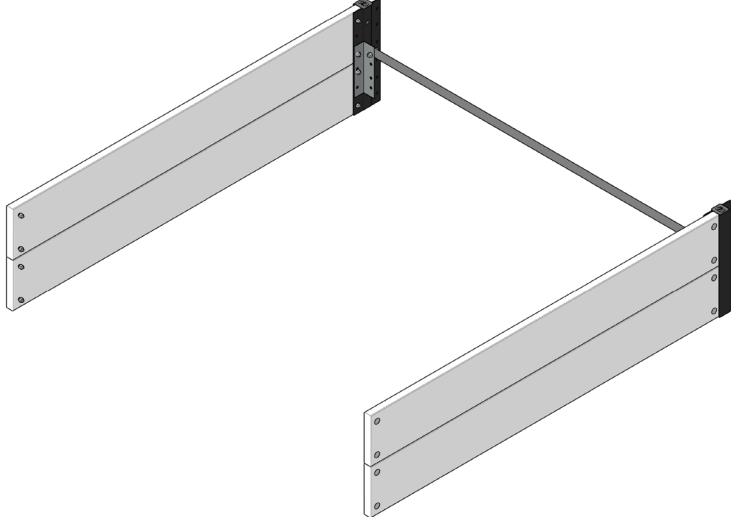

1 FC5231 Raised bed WOOD /30 120x120 cm EXTENSION

2

BASIC

manual FC5230

EXTENSION

3

4