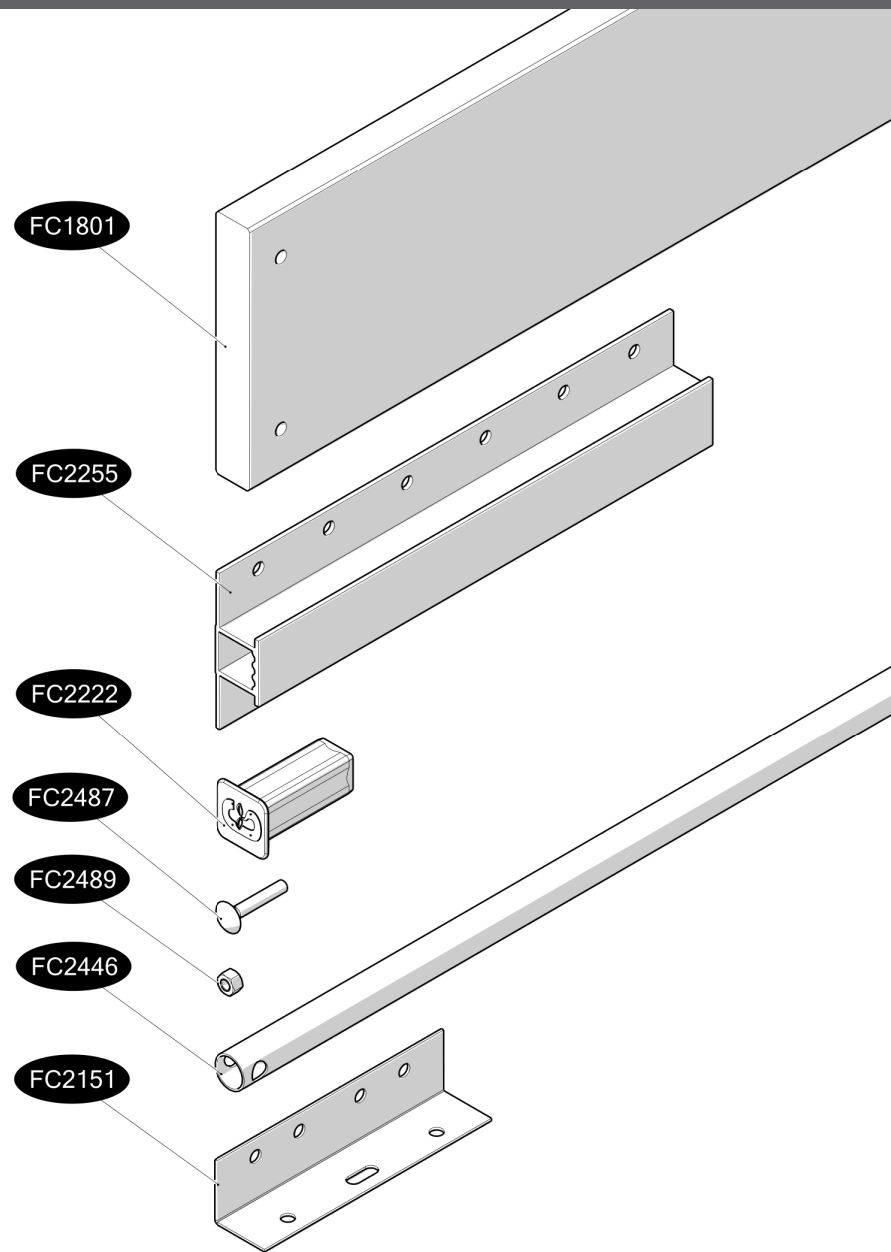

# FC5231 Raised bed WOOD /30 120x120 cm EXTENSION

- FC1801 4 pcs. 145 x 22 x 1145 mm
- FC2255 2 pcs. 290 mm
- FC2222 2 pcs.
- FC2487 18 pcs. M6 x 30
- FC2489 18 pcs. M6
- FC2446 1 pcs. 1116 mm
- FC2151 2 pcs.

# 1 FC5231 Raised bed WOOD /30 120x120 cm EXTENSION

2

## BASIC

manual FC5230