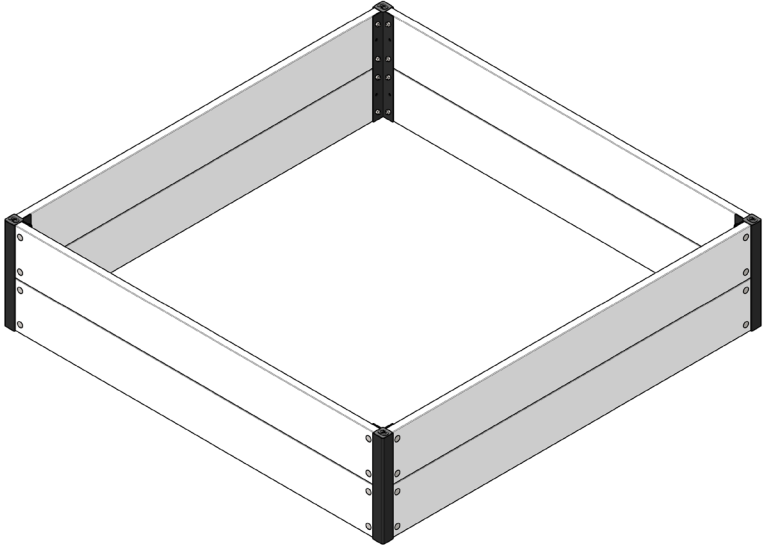

1 FC5231 Raised bed WOOD /30 120x120 cm EXTENSION

2

BASIC

manual FC5230