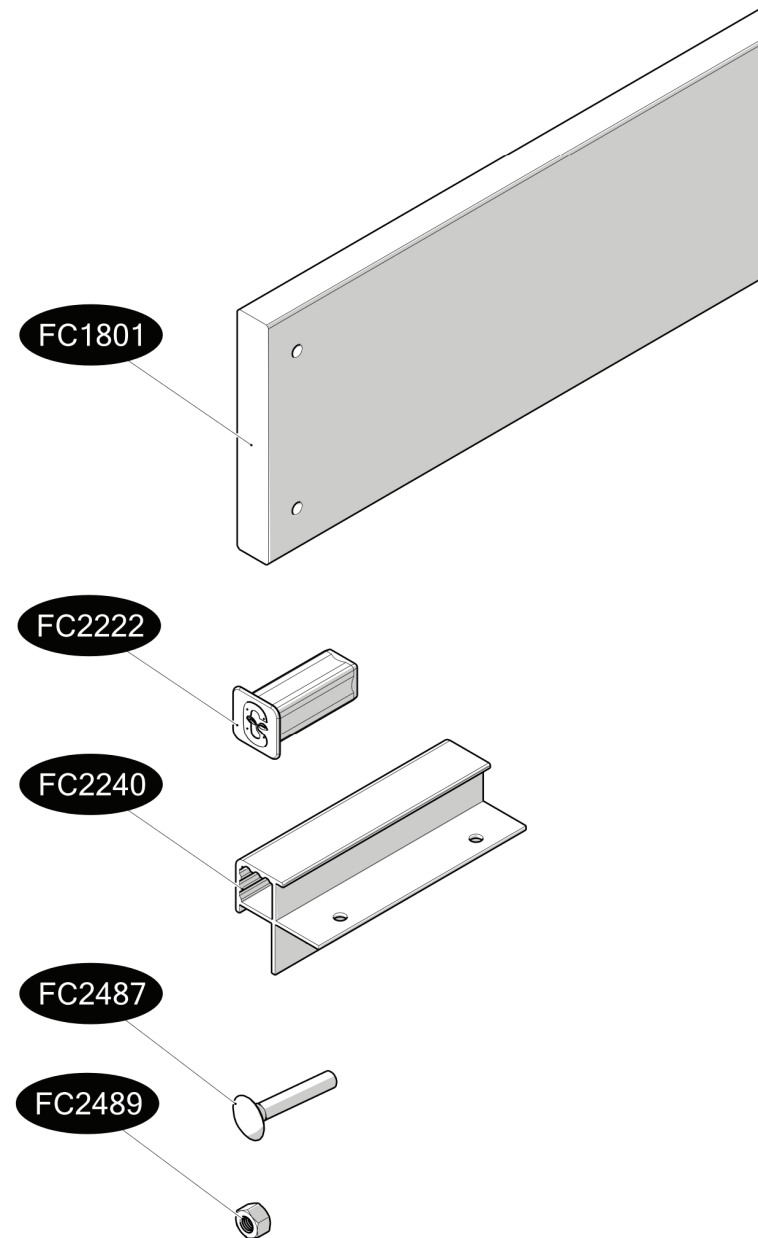

FC5210 Raised bed WOOD /15 120x120 cm BASIC

- FC1801 4 pcs. 145 x 22 x 1145 mm
- FC2222 4 pcs.
- FC2240 4 pcs. 145 mm
- FC2487 16 pcs. M6 x 30
- FC2489 16 pcs. M6

www.growcamp.dk
info@growcamp.dk