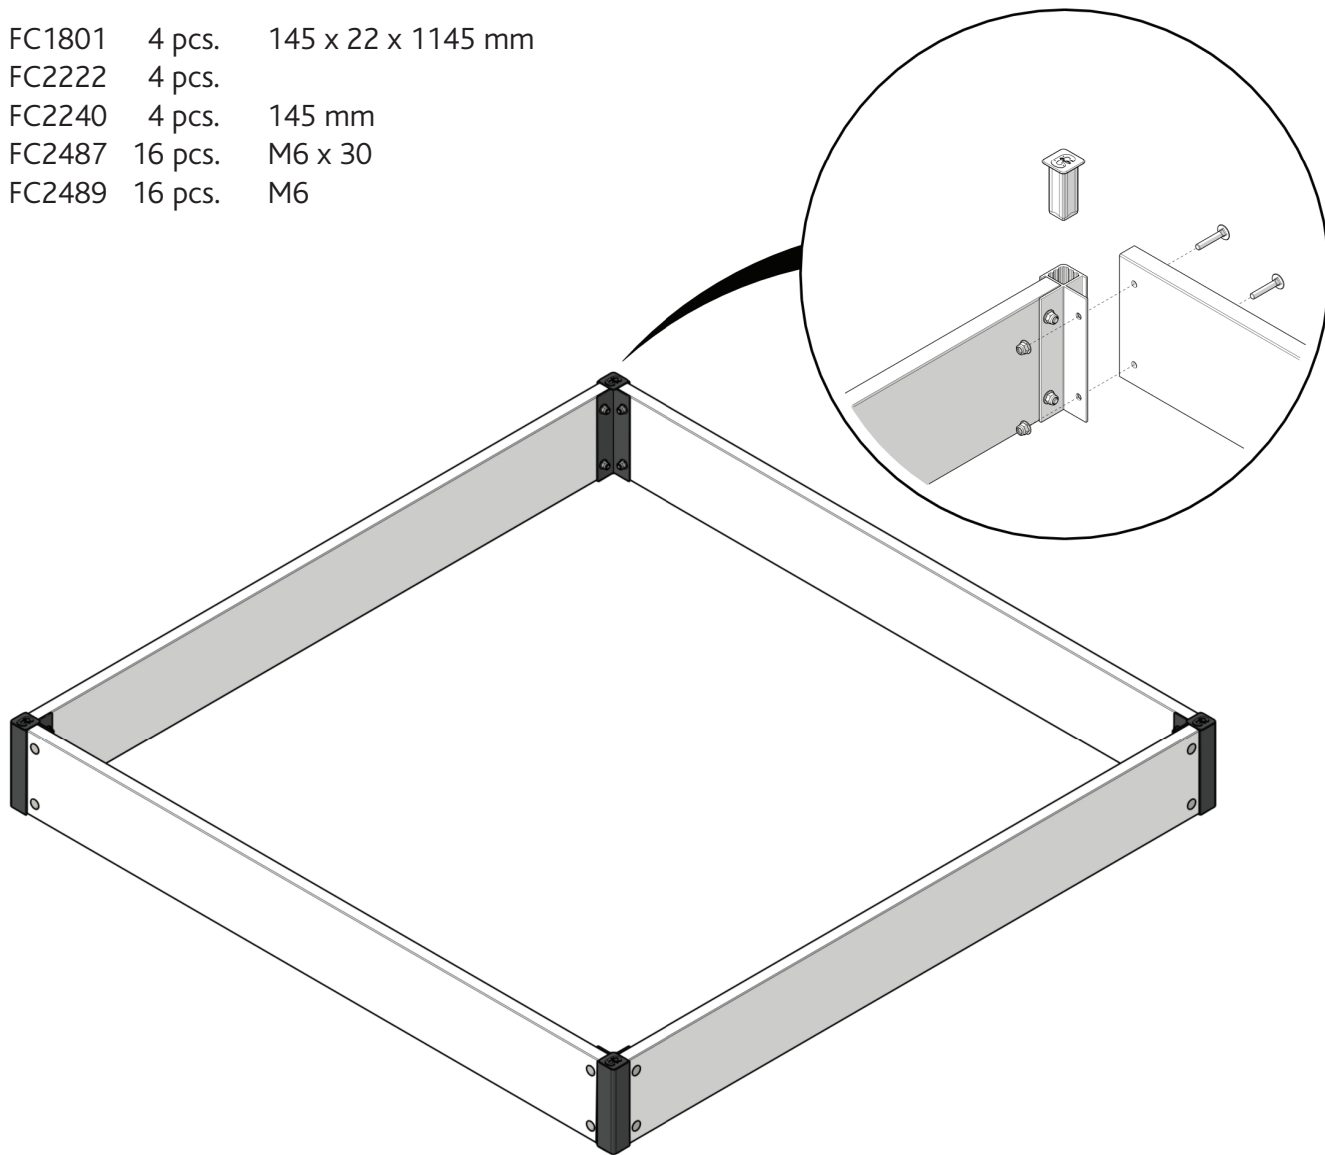

FC5210 Raised bed WOOD /15 120x120 cm BASIC

- FC1801 4 pcs. 145 x 22 x 1145 mm
- FC2222 4 pcs.
- FC2240 4 pcs. 145 mm
- FC2487 16 pcs. M6 x 30
- FC2489 16 pcs. M6

www.growcamp.dk
info@growcamp.dk