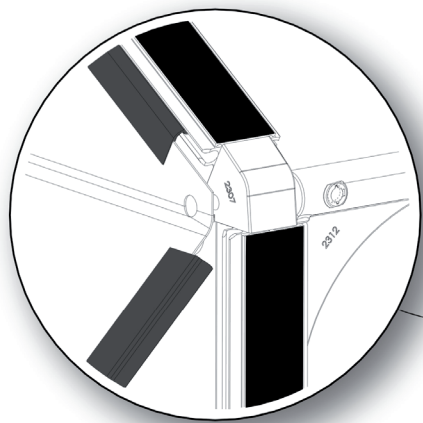

FC3055 GrowCamp/30 120x120 cm EXTENSION

www.growcamp.dk
info@growcamp.dk

1 FC3055 GrowCamp/30 120x120 cm EXTENSION

2

x2

3

4

FC2326

FC2501

FC2501

FC2557

FC2557

FC2321

FC2322

FC2527

At temperatures more than 30 °C/ 90 °F the plastic sides must be opened when the GrowCamp is mounted.