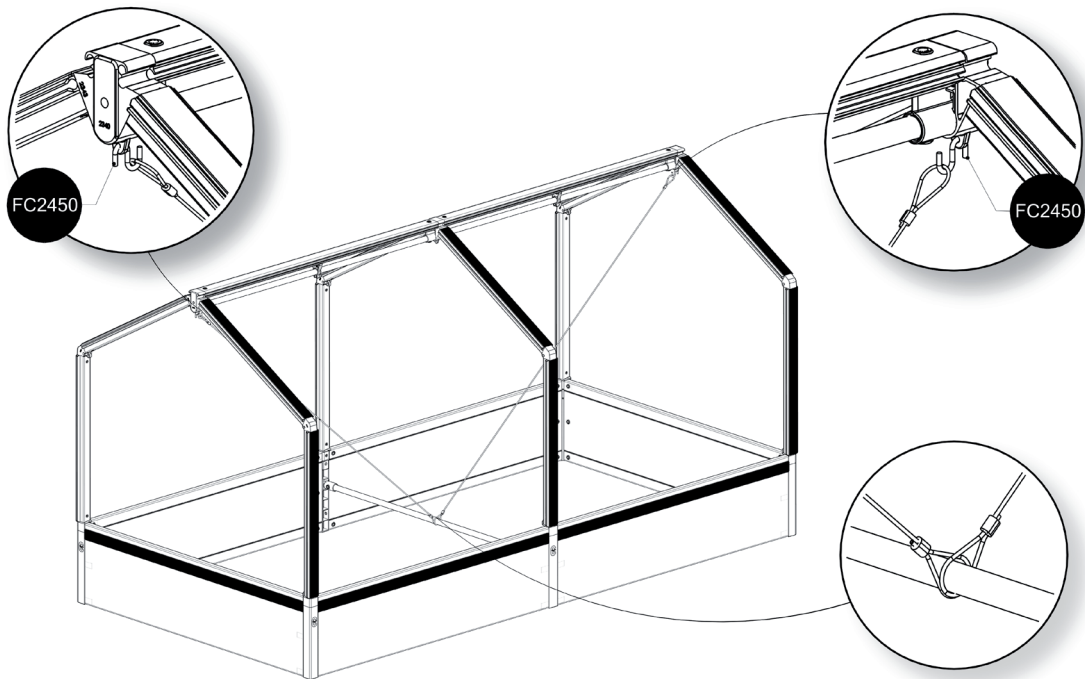

FC3055 GrowCamp/30 120x120 cm EXTENSION

www.growcamp.dk
info@growcamp.dk

1 FC3055 GrowCamp/30 120x120 cm EXTENSION

2

x2

3

4

FC2326

FC2501

FC2501

FC2557

FC2557

FC2321

FC2322

FC2527

At temperatures more than 30 °C/ 90 °F the plastic sides must be opened when the GrowCamp is mounted.