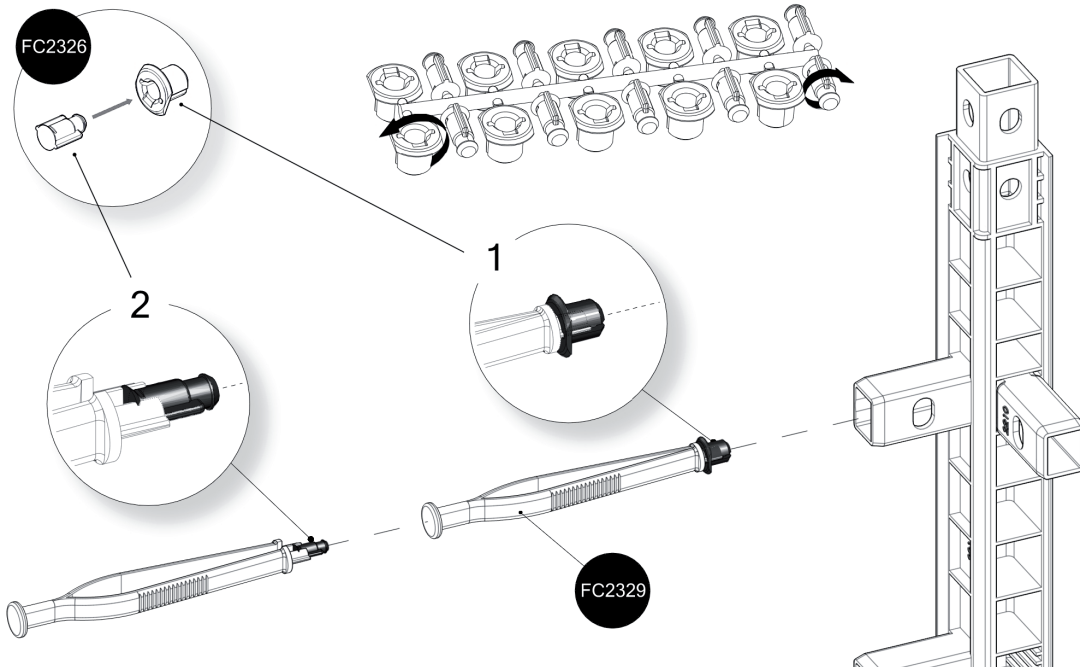

FC3055 GrowCamp/30 120x120 cm EXTENSION

www.growcamp.dk
info@growcamp.dk

1 FC3055 GrowCamp/30 120x120 cm EXTENSION

2

x2

3

4

FC2326

FC2501

FC2501

FC2557

FC2557

FC2321

FC2322

FC2527

At temperatures more than 30 °C/ 90 °F the plastic sides must be opened when the GrowCamp is mounted.