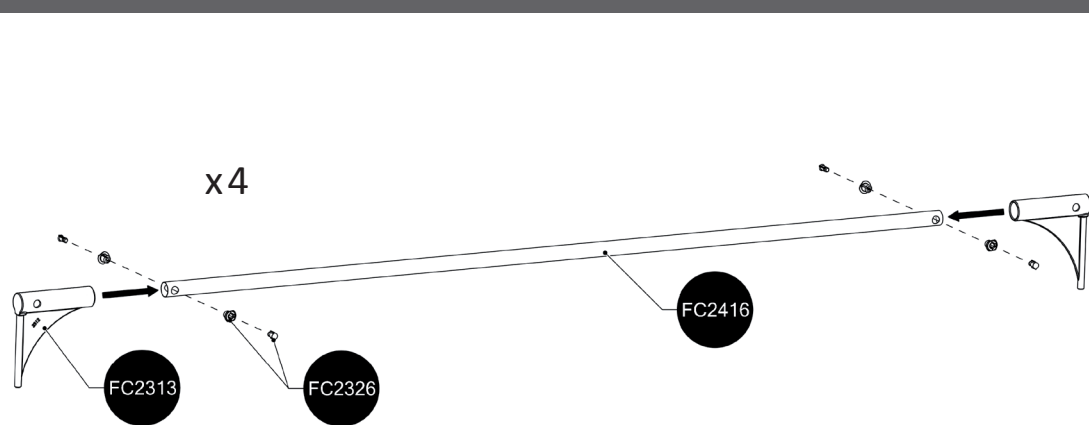

FC3055 GrowCamp/30 120x120 cm EXTENSION

www.growcamp.dk
info@growcamp.dk

1 FC3055 GrowCamp/30 120x120 cm EXTENSION

2

x2

3

4

FC2326

FC2501

FC2501

FC2557

FC2557

FC2321

FC2322

FC2527

At temperatures more than 30 °C/ 90 °F the plastic sides must be opened when the GrowCamp is mounted.