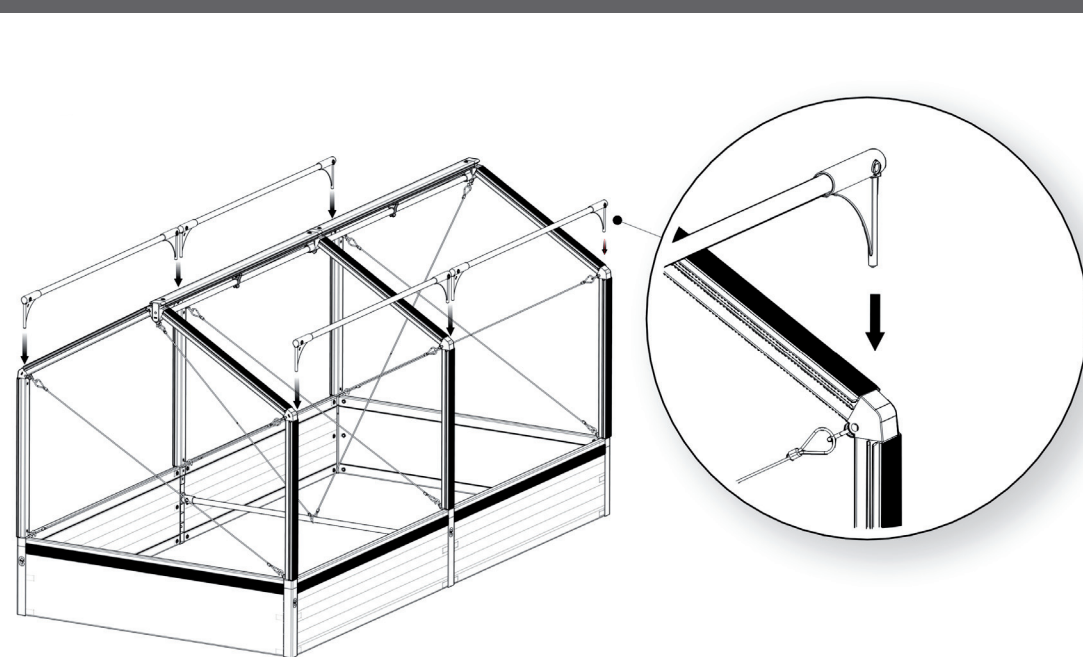

FC3055 GrowCamp/30 120x120 cm EXTENSION

www.growcamp.dk
info@growcamp.dk

1 FC3055 GrowCamp/30 120x120 cm EXTENSION

2

x2

3

4

FC2326

FC2501

FC2501

FC2557

FC2557

FC2321

FC2322

FC2527

At temperatures more than 30 °C/ 90 °F the plastic sides must be opened when the GrowCamp is mounted.