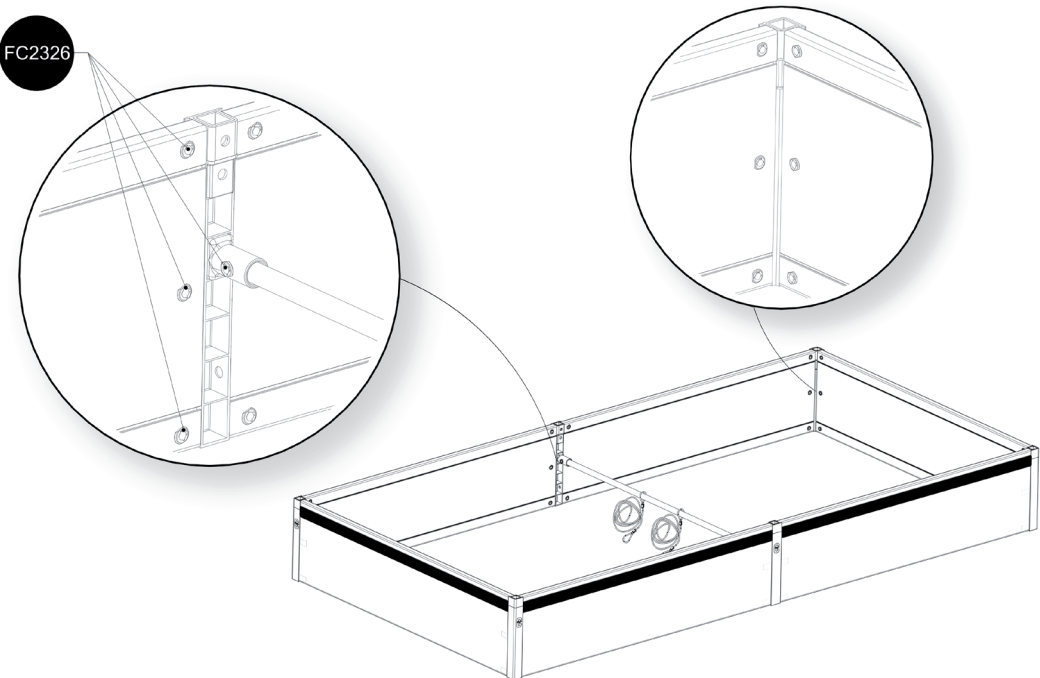

FC3055 GrowCamp/30 120x120 cm EXTENSION

www.growcamp.dk
info@growcamp.dk

1 FC3055 GrowCamp/30 120x120 cm EXTENSION

2

x2

3

4

FC2326

FC2501

FC2501

FC2557

FC2557

FC2321

FC2322

FC2527

At temperatures more than 30 °C/ 90 °F the plastic sides must be opened when the GrowCamp is mounted.