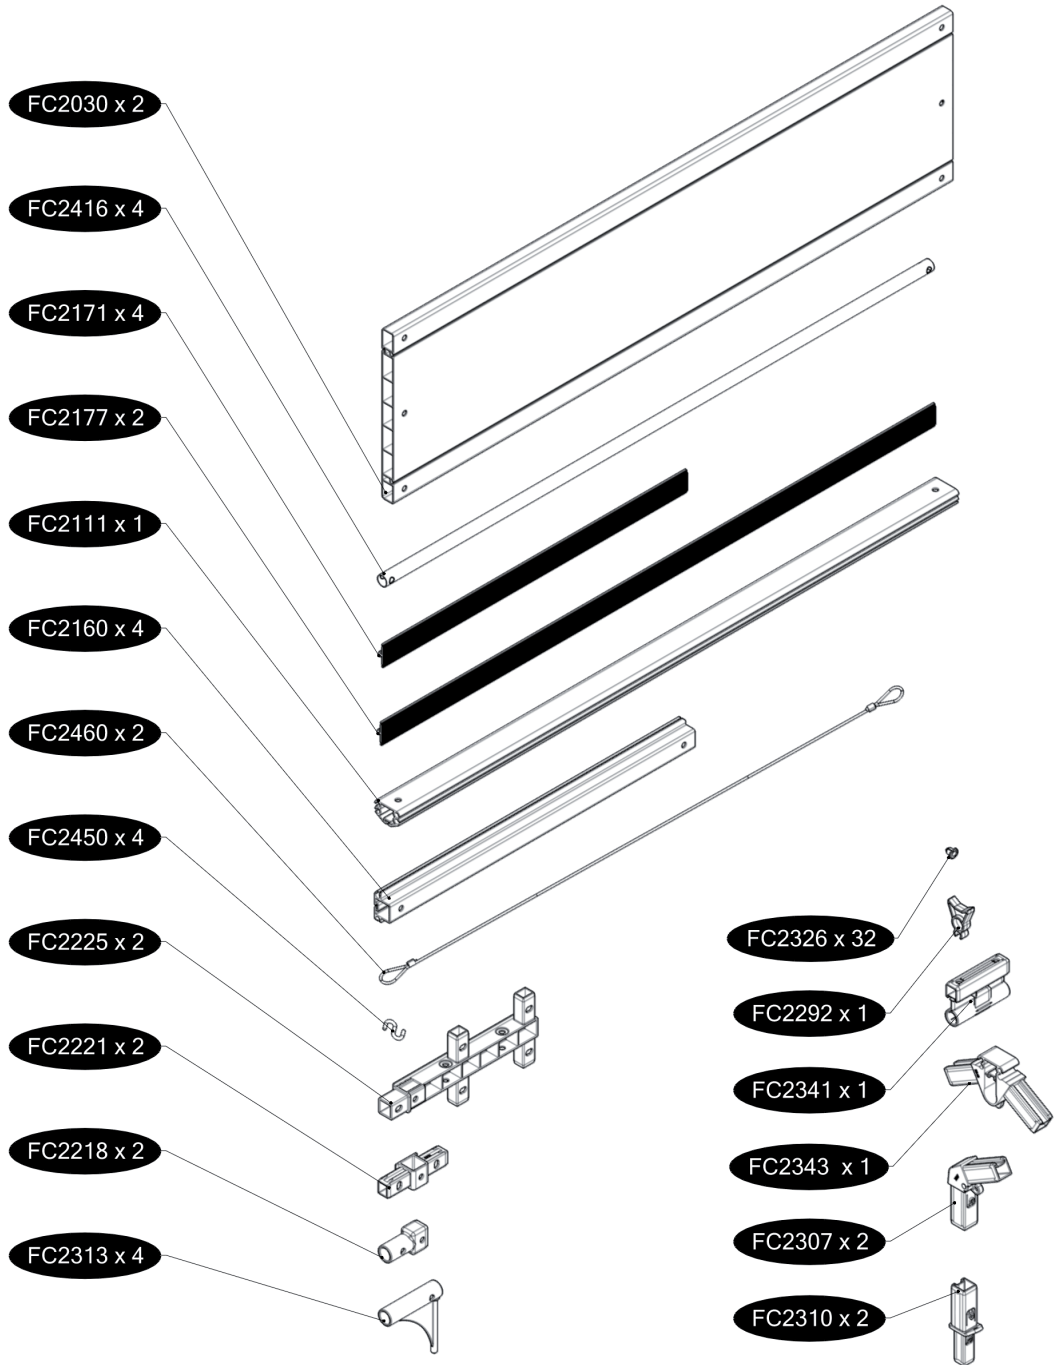

FC3055 GrowCamp/30 120x120 cm EXTENSION

www.growcamp.dk
info@growcamp.dk

1 FC3055 GrowCamp/30 120x120 cm EXTENSION

2

x2

3

4

FC2326

FC2501

FC2501

FC2557

FC2557

FC2321

FC2322

FC2527

At temperatures more than 30 °C/ 90 °F the plastic sides must be opened when the GrowCamp is mounted.