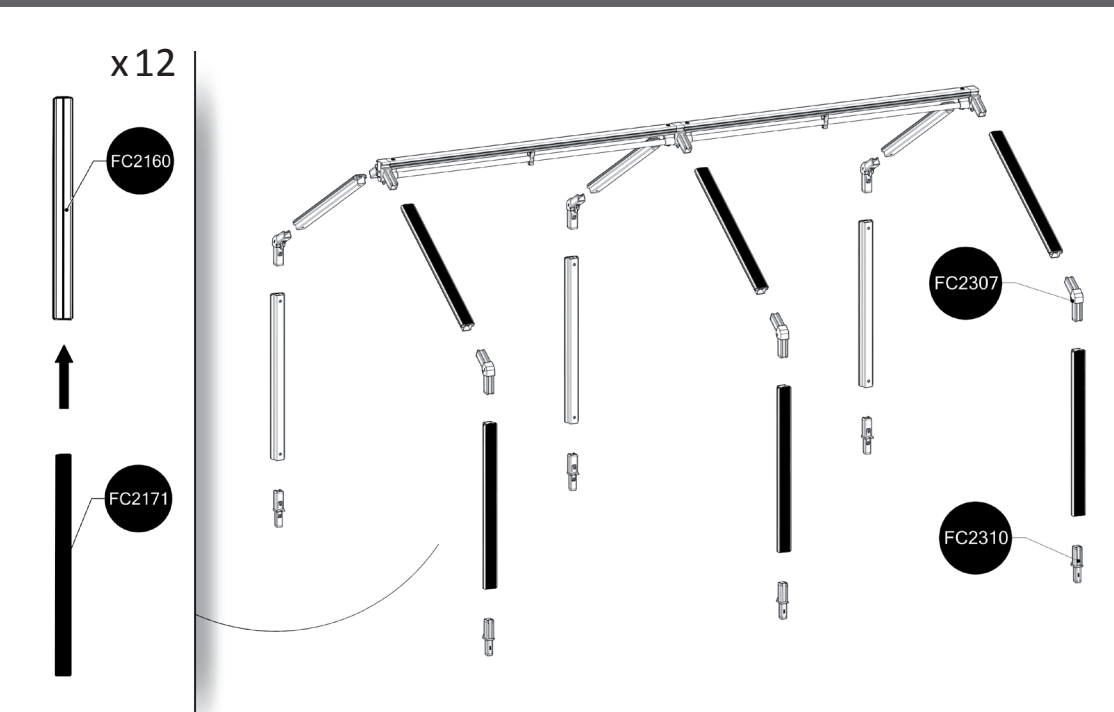

FC3055 GrowCamp/30 120x120 cm EXTENSION

www.growcamp.dk
info@growcamp.dk

1 FC3055 GrowCamp/30 120x120 cm EXTENSION

2

x2

3

4

FC2326

FC2501

FC2501

FC2557

FC2557

FC2321

FC2322

FC2527

At temperatures more than 30 °C/ 90 °F the plastic sides must be opened when the GrowCamp is mounted.