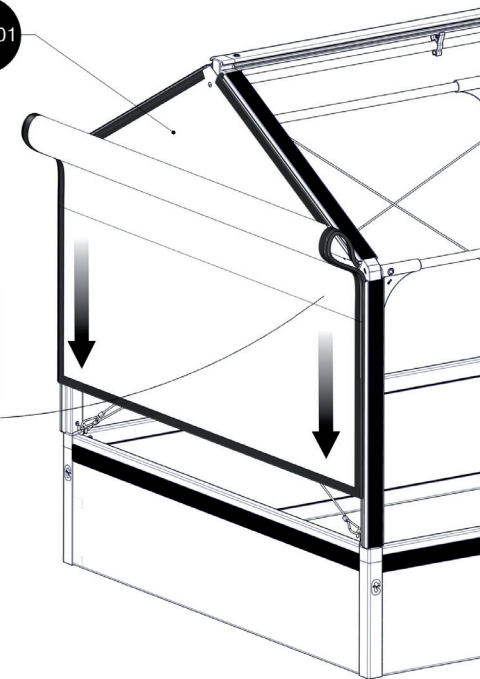

FC3055 GrowCamp/30 120x120 cm EXTENSION

www.growcamp.dk
info@growcamp.dk

1 FC3055 GrowCamp/30 120x120 cm EXTENSION

2

x2

3

4

FC2326

FC2501

FC2501

FC2557

FC2557

FC2321

FC2322

FC2527

At temperatures more than 30 °C/ 90 °F the plastic sides must be opened when the GrowCamp is mounted.