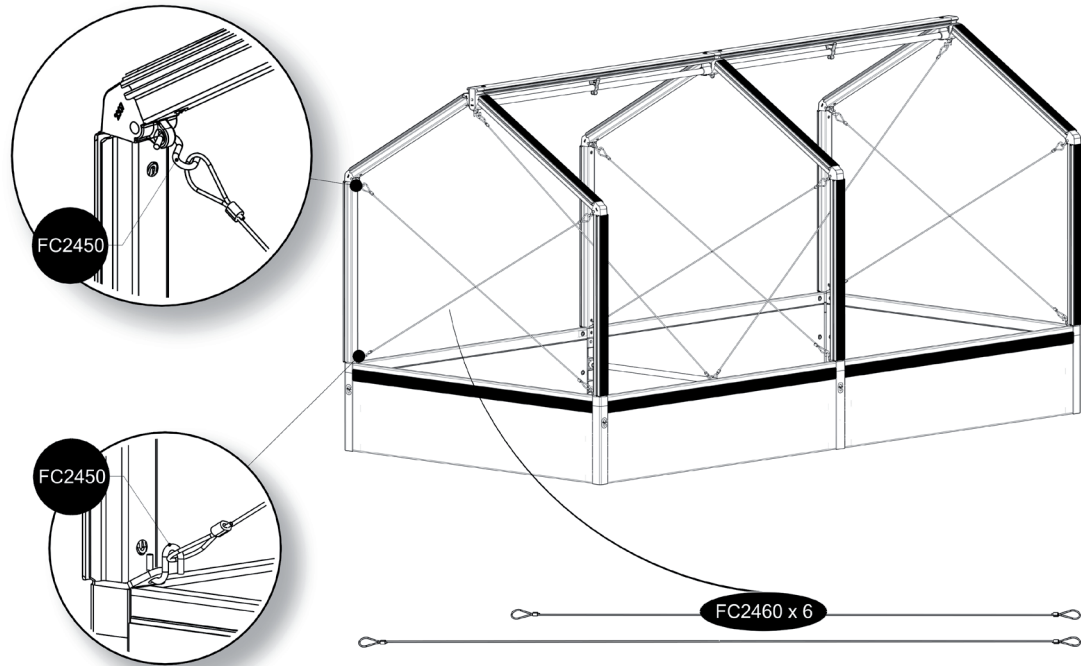

FC3055 GrowCamp/30 120x120 cm EXTENSION

www.growcamp.dk
info@growcamp.dk

1 FC3055 GrowCamp/30 120x120 cm EXTENSION

2

x2

3

4

FC2326

FC2501

FC2501

FC2557

FC2557

FC2321

FC2322

FC2527

At temperatures more than 30 °C/ 90 °F the plastic sides must be opened when the GrowCamp is mounted.