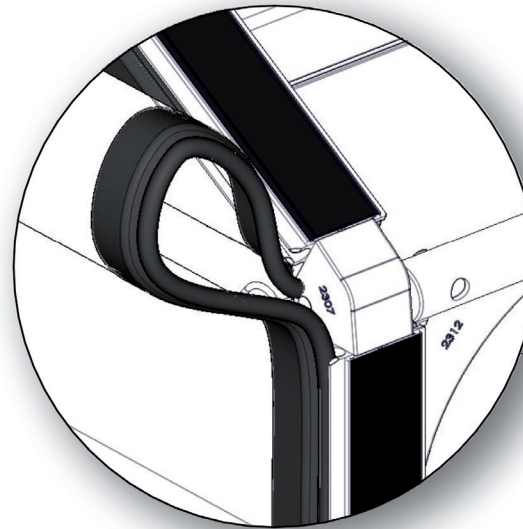

FC3055 GrowCamp/30 120x120 cm EXTENSION

www.growcamp.dk
info@growcamp.dk

1 FC3055 GrowCamp/30 120x120 cm EXTENSION

2

x2

3

4

FC2326

FC2501

FC2501

FC2557

FC2557

FC2321

FC2322

FC2527

At temperatures more than 30 °C/ 90 °F the plastic sides must be opened when the GrowCamp is mounted.