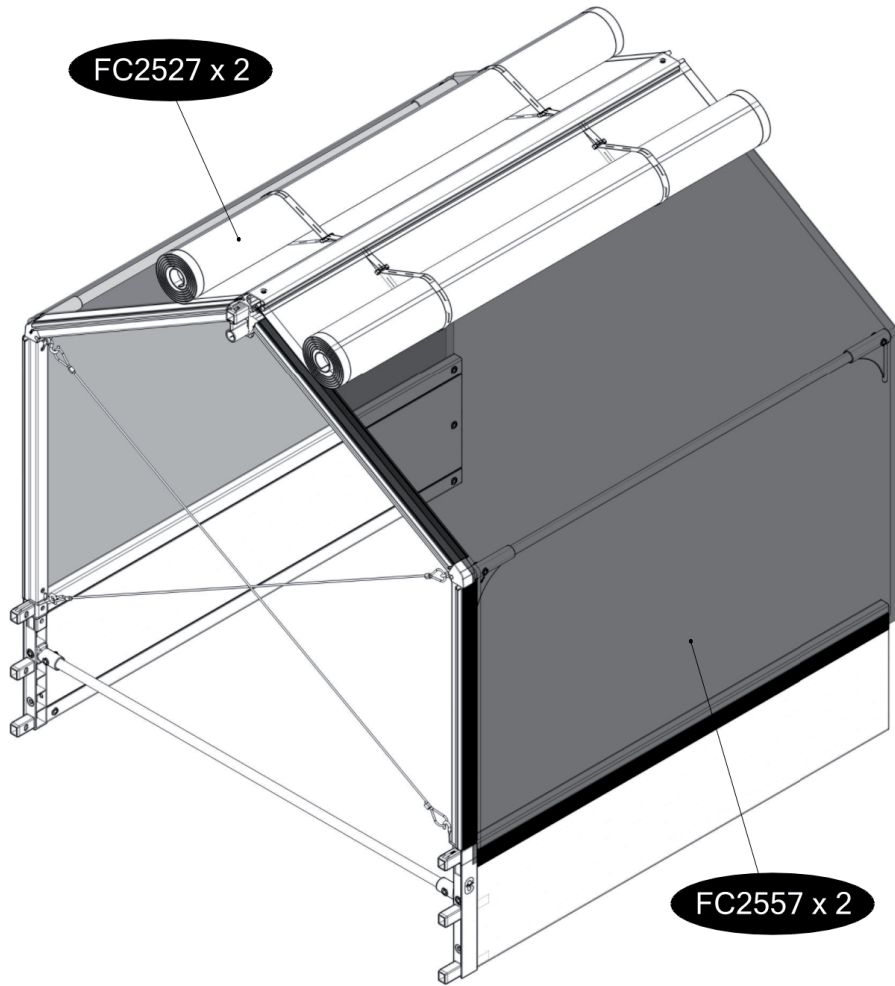

FC3055 GrowCamp/30 120x120 cm EXTENSION

www.growcamp.dk
info@growcamp.dk

1 FC3055 GrowCamp/30 120x120 cm EXTENSION

2

x2

3

4

FC2326

FC2501

FC2501

FC2557

FC2557

FC2321

FC2322

FC2527

At temperatures more than 30 °C/ 90 °F the plastic sides must be opened when the GrowCamp is mounted.