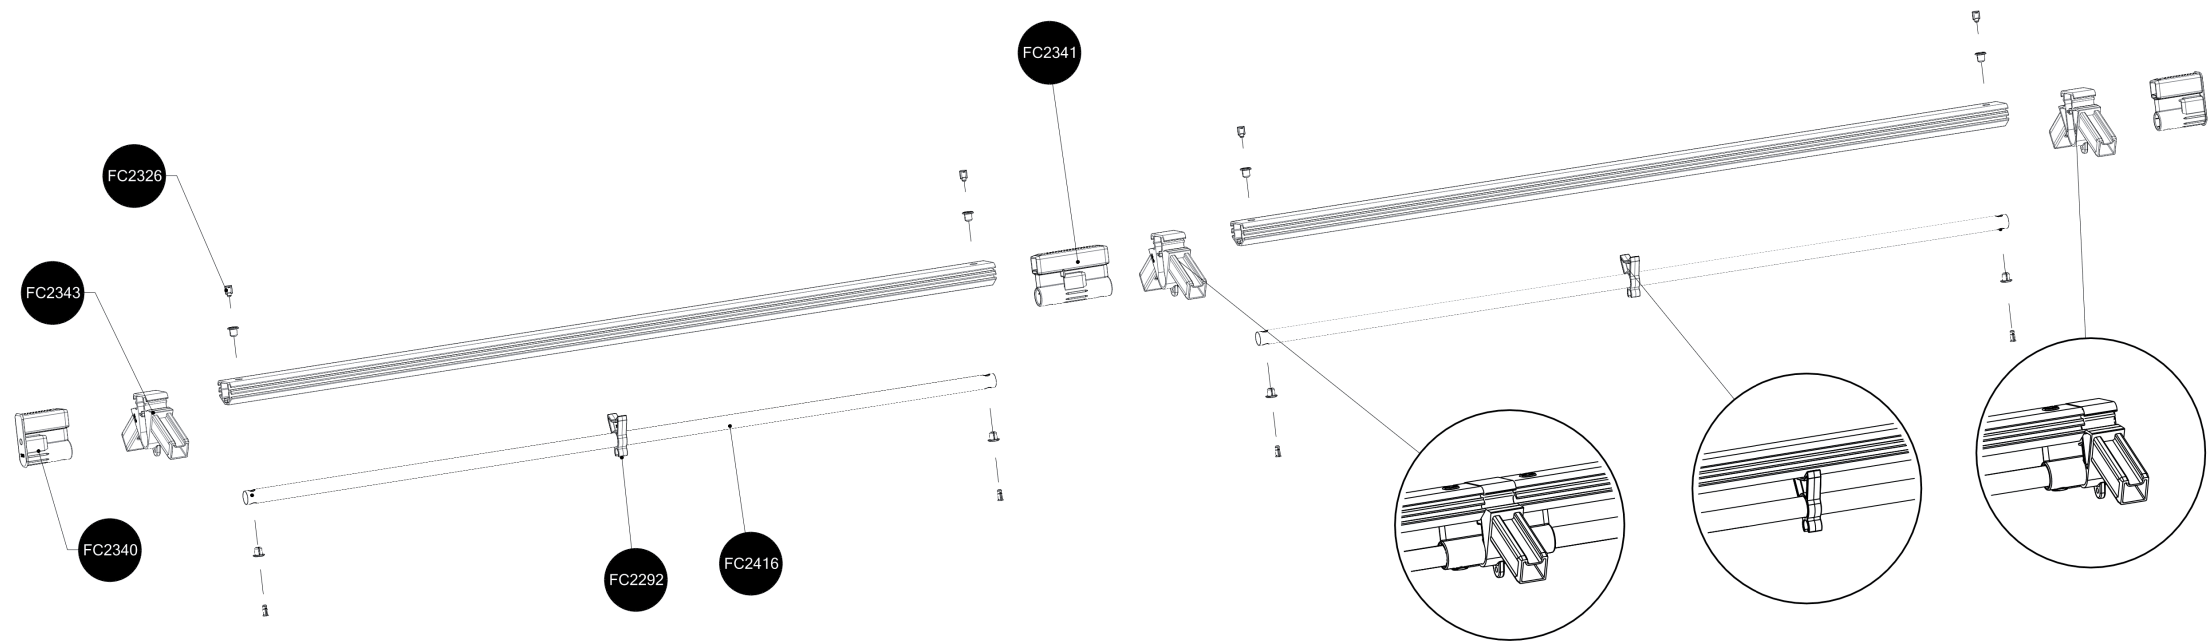

FC3055 GrowCamp/30 120x120 cm EXTENSION

www.growcamp.dk
info@growcamp.dk

1 FC3055 GrowCamp/30 120x120 cm EXTENSION

2

x2

3

4

FC2326

FC2501

FC2501

FC2557

FC2557

FC2321

FC2322

FC2527

At temperatures more than 30 °C/ 90 °F the plastic sides must be opened when the GrowCamp is mounted.