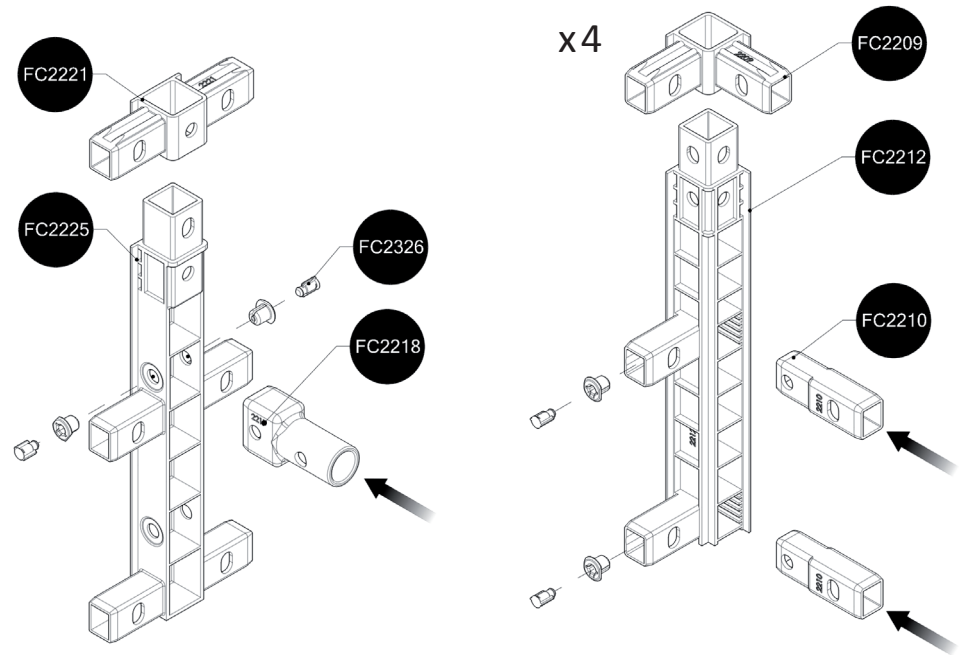

FC3055 GrowCamp/30 120x120 cm EXTENSION

www.growcamp.dk
info@growcamp.dk

1 FC3055 GrowCamp/30 120x120 cm EXTENSION

2

x2

3

4

FC2326

FC2501

FC2501

FC2557

FC2557

FC2321

FC2322

FC2527

At temperatures more than 30 °C/ 90 °F the plastic sides must be opened when the GrowCamp is mounted.