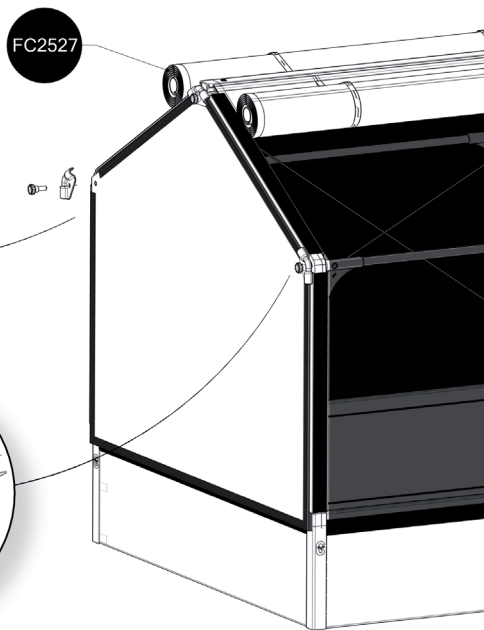

FC3055 GrowCamp/30 120x120 cm EXTENSION

www.growcamp.dk
info@growcamp.dk

1 FC3055 GrowCamp/30 120x120 cm EXTENSION

2

x2

3

4

FC2326

FC2501

FC2501

FC2557

FC2557

FC2321

FC2322

FC2527

At temperatures more than 30 °C/ 90 °F the plastic sides must be opened when the GrowCamp is mounted.