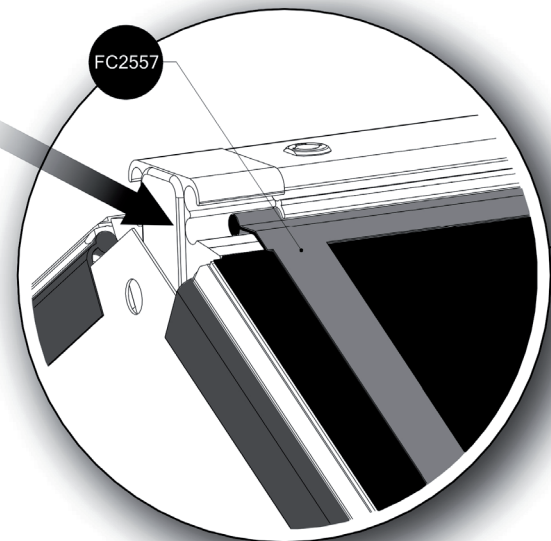

FC3055 GrowCamp/30 120x120 cm EXTENSION

www.growcamp.dk
info@growcamp.dk

1 FC3055 GrowCamp/30 120x120 cm EXTENSION

2

x2

3

4

FC2326

FC2501

FC2501

FC2557

FC2557

FC2321

FC2322

FC2527

At temperatures more than 30 °C/ 90 °F the plastic sides must be opened when the GrowCamp is mounted.