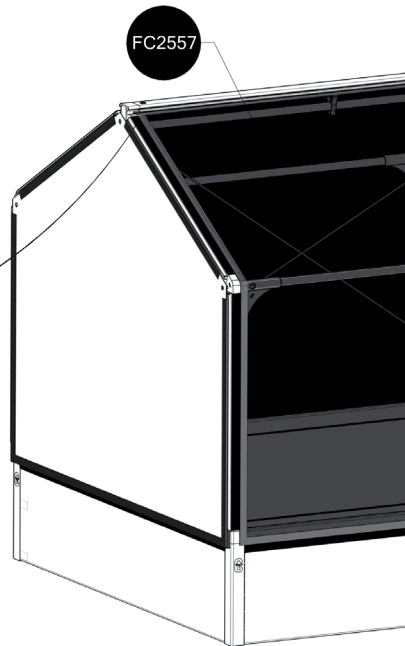

FC3055 GrowCamp/30 120x120 cm EXTENSION

www.growcamp.dk
info@growcamp.dk

1 FC3055 GrowCamp/30 120x120 cm EXTENSION

2

x2

3

4

FC2326

FC2501

FC2501

FC2557

FC2557

FC2321

FC2322

FC2527

At temperatures more than 30 °C/ 90 °F the plastic sides must be opened when the GrowCamp is mounted.