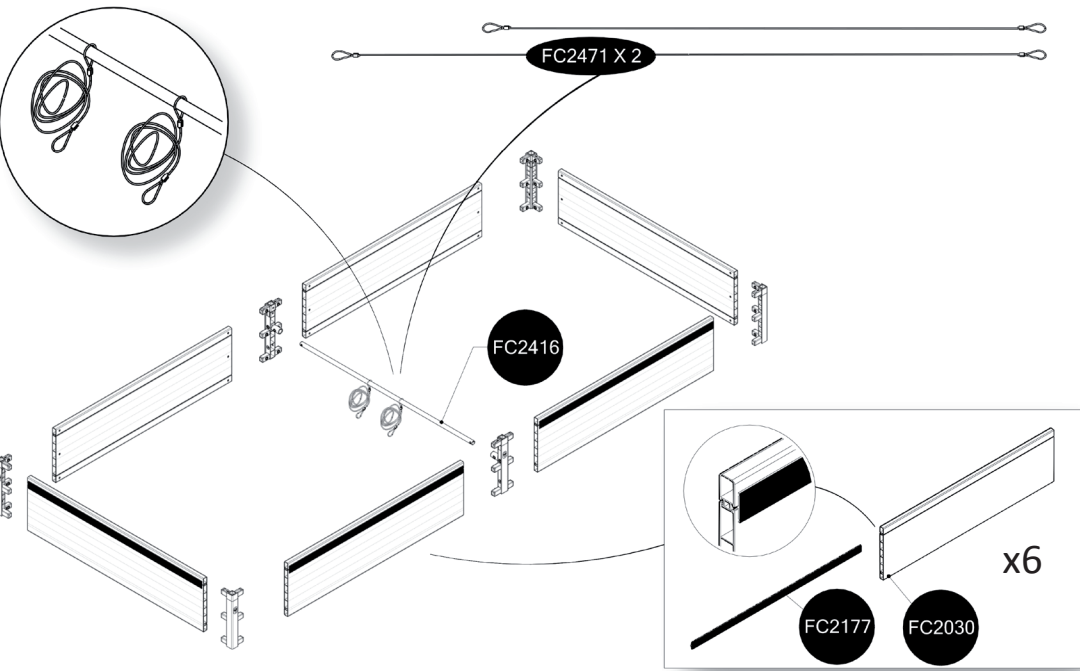

FC3055 GrowCamp/30 120x120 cm EXTENSION

www.growcamp.dk
info@growcamp.dk

1 FC3055 GrowCamp/30 120x120 cm EXTENSION

2

x2

3

4

FC2326

FC2501

FC2501

FC2557

FC2557

FC2321

FC2322

FC2527

At temperatures more than 30 °C/ 90 °F the plastic sides must be opened when the GrowCamp is mounted.