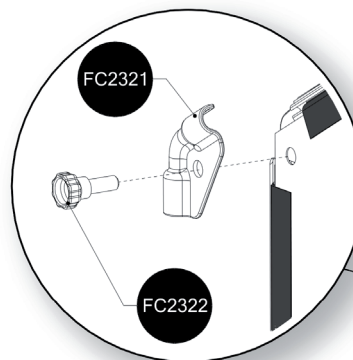

FC2501

FC2501

FC2557

FC2557

FC2321

FC2322

FC2527

At temperatures more than 30 °C/ 90 °F the plastic sides must be opened when the GrowCamp is mounted.