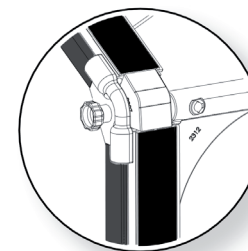

FC2501

FC2501

FC2557

FC2557

FC2321

FC2322

FC2527

At temperatures more than 30 °C/ 90 °F the plastic sides must be opened when the GrowCamp is mounted.