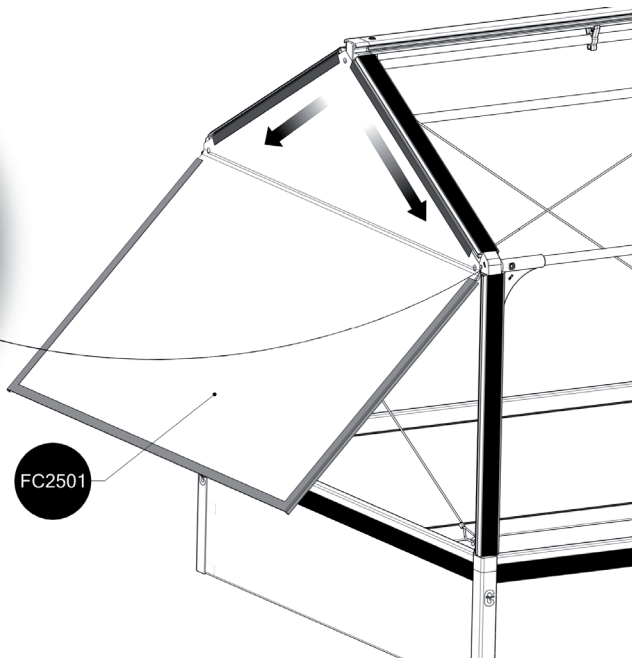

FC3055 GrowCamp/30 120x120 cm EXTENSION

www.growcamp.dk
info@growcamp.dk

1 FC3055 GrowCamp/30 120x120 cm EXTENSION

2

x2

3

4

FC2326

FC2501

FC2501

FC2557

FC2557

FC2321

FC2322

FC2527

At temperatures more than 30 °C/ 90 °F the plastic sides must be opened when the GrowCamp is mounted.