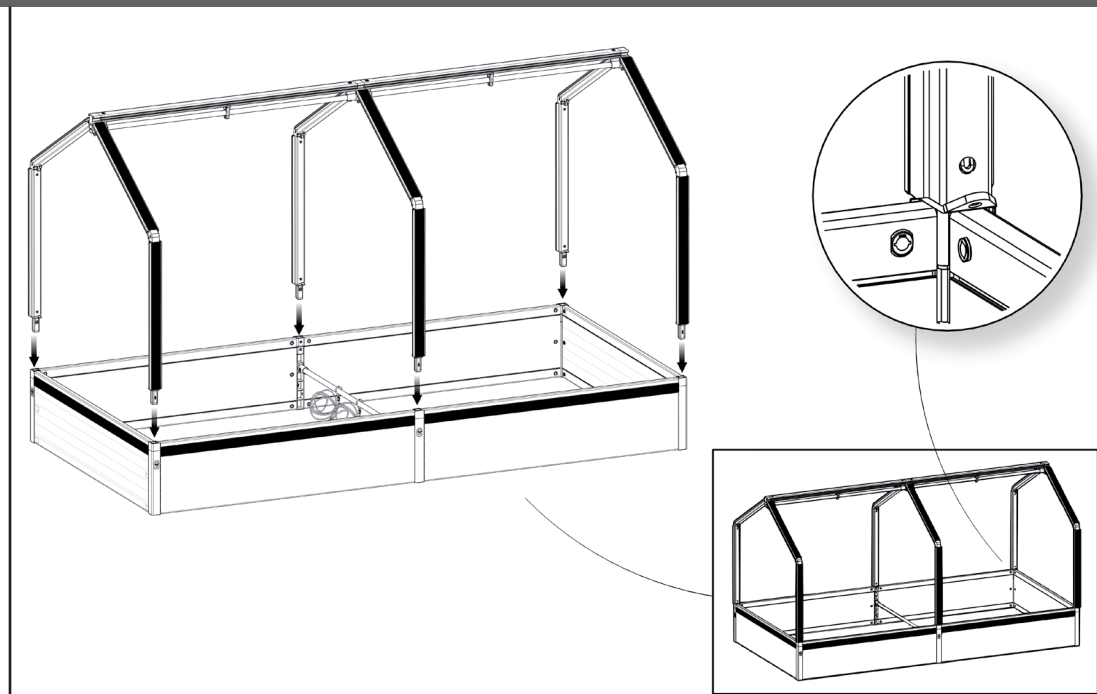

FC3055 GrowCamp/30 120x120 cm EXTENSION

www.growcamp.dk
info@growcamp.dk

1 FC3055 GrowCamp/30 120x120 cm EXTENSION

2

x2

3

4

FC2326

FC2501

FC2501

FC2557

FC2557

FC2321

FC2322

FC2527

At temperatures more than 30 °C/ 90 °F the plastic sides must be opened when the GrowCamp is mounted.