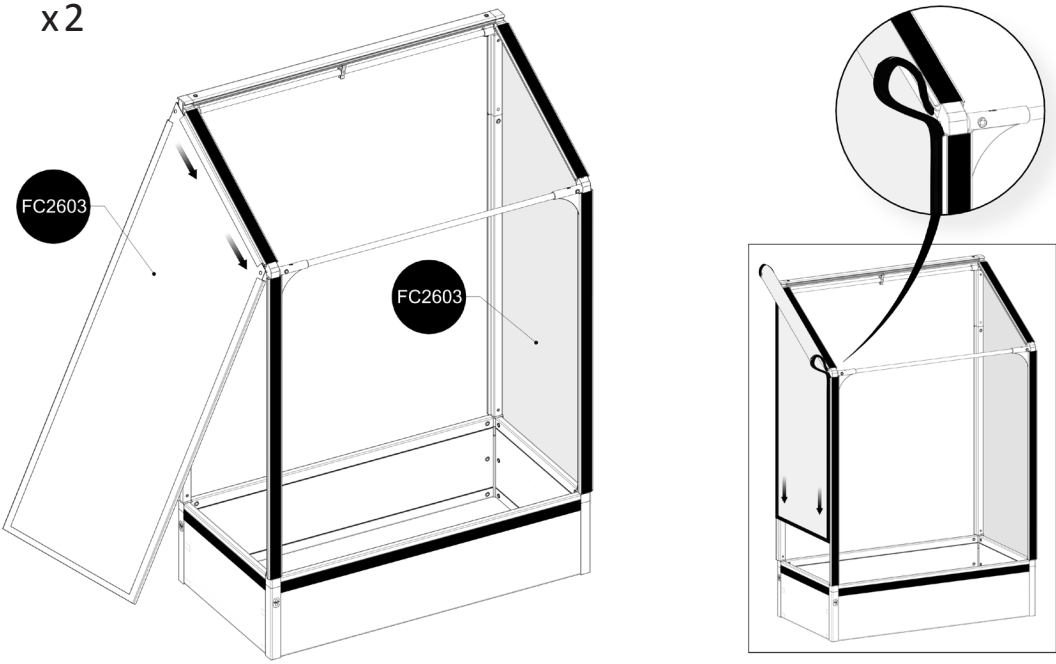

7

8

x2

At temperatures more than 30 °C/ 90 °F the plastic sides must be opened when the GrowCamp is mounted.