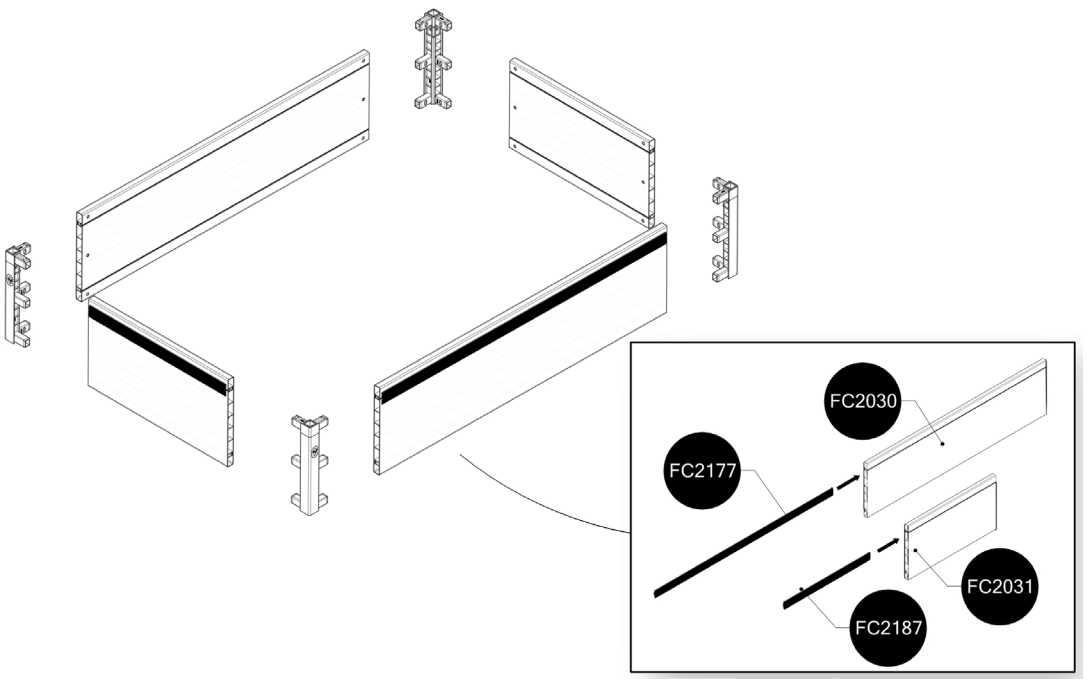

GrowCamp LEAN To / HIGH

www.growcamp.com

1

2

3

4

5

6

7

8

x2

At temperatures more than 30 °C/ 90 °F the plastic sides must be opened when the GrowCamp is mounted.