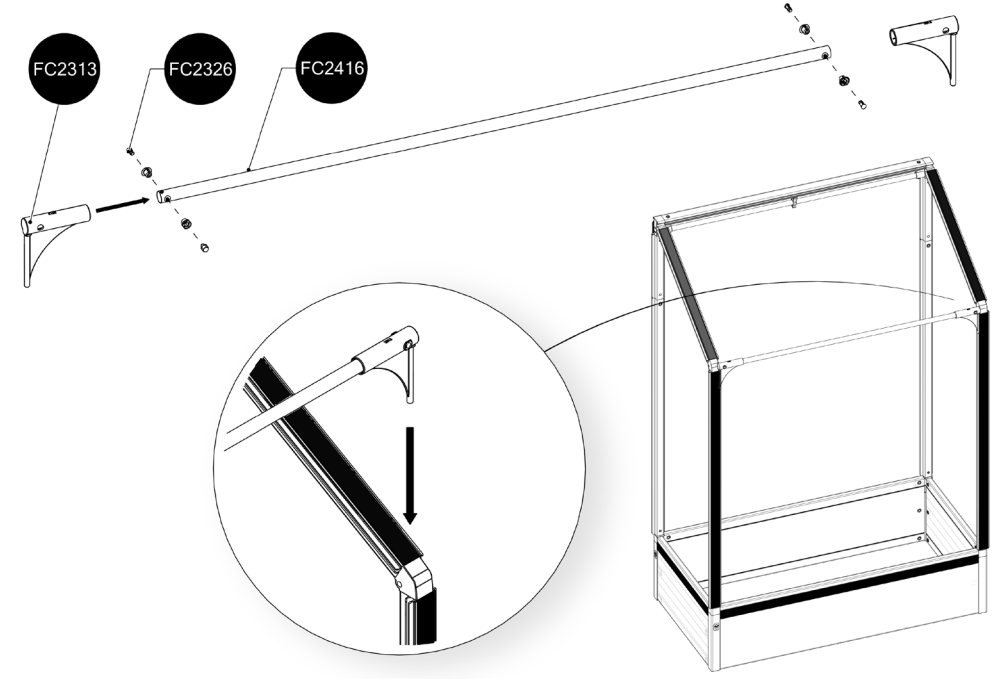

GrowCamp LEAN To / HIGH

www.growcamp.com

1

2

3

4

5

6

7

8

x2

At temperatures more than 30 °C/ 90 °F the plastic sides must be opened when the GrowCamp is mounted.