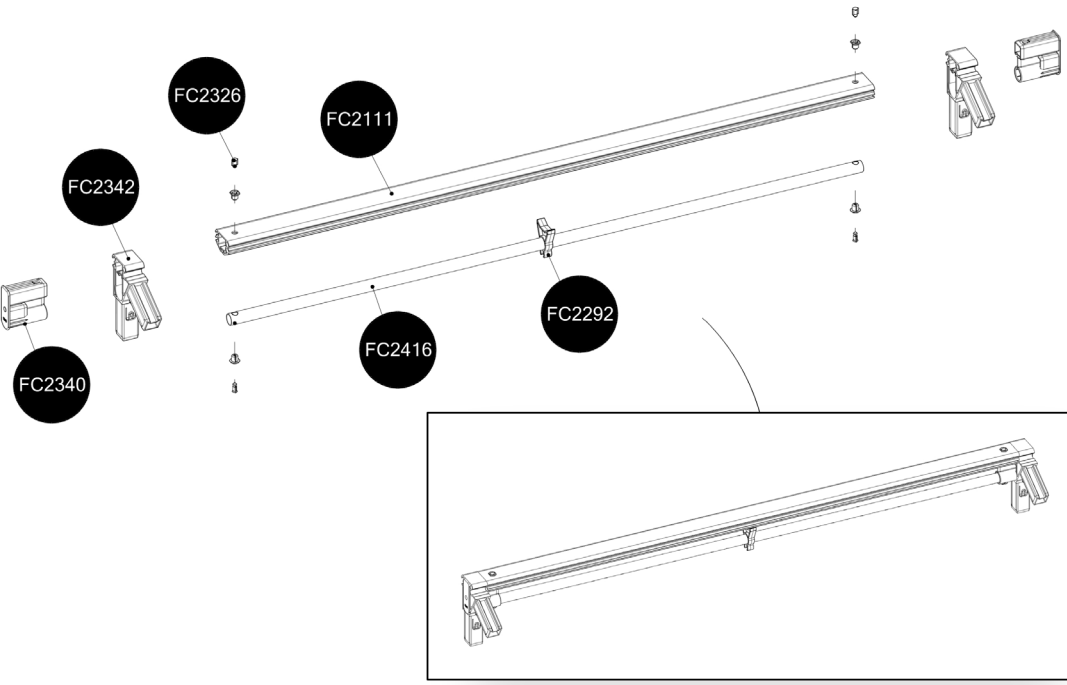

GrowCamp LEAN To / HIGH

www.growcamp.com

1

2

3

4

5

6

7

8

x2

At temperatures more than 30 °C/ 90 °F the plastic sides must be opened when the GrowCamp is mounted.