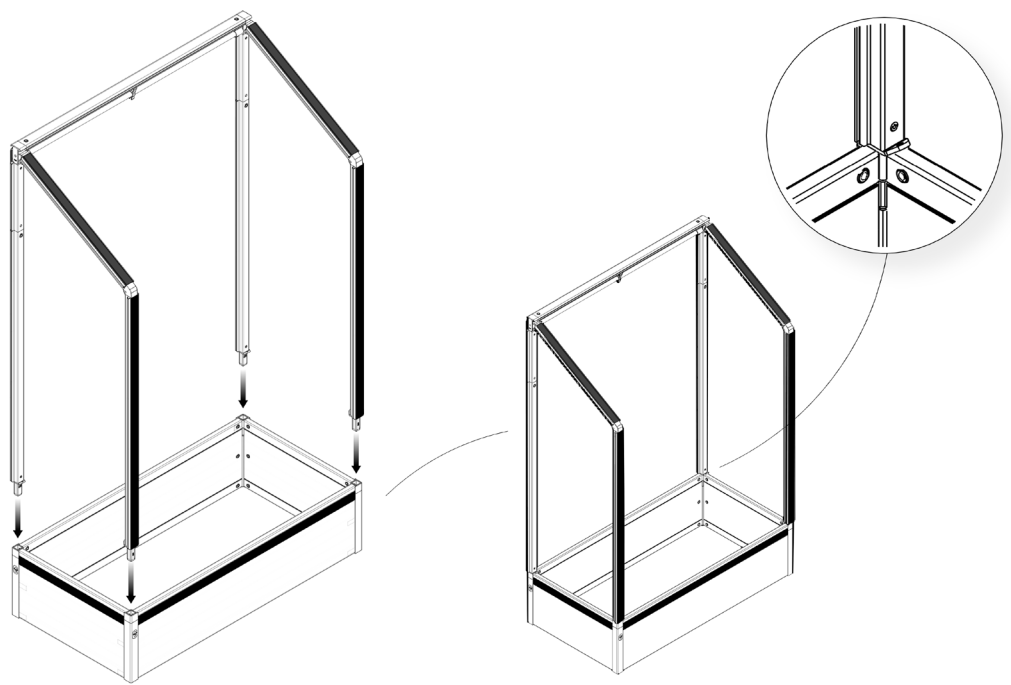

7

8

x2

At temperatures more than 30 °C/ 90 °F the plastic sides must be opened when the GrowCamp is mounted.