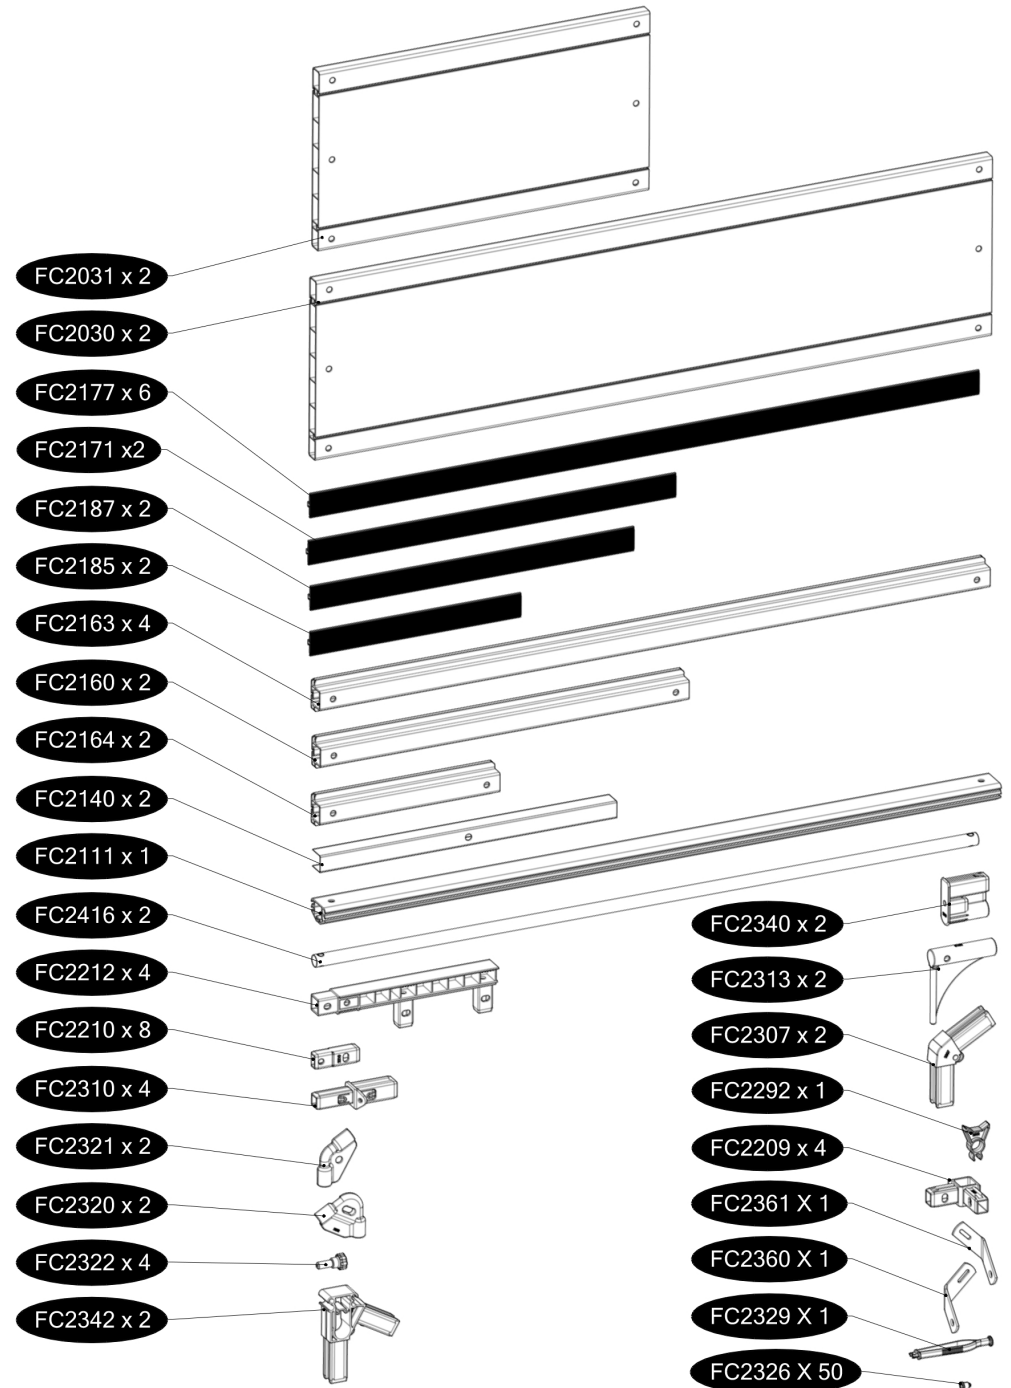

GrowCamp LEAN To / HIGH

www.growcamp.com

1

2

3

4

5

6

7

8

x2

At temperatures more than 30 °C/ 90 °F the plastic sides must be opened when the GrowCamp is mounted.