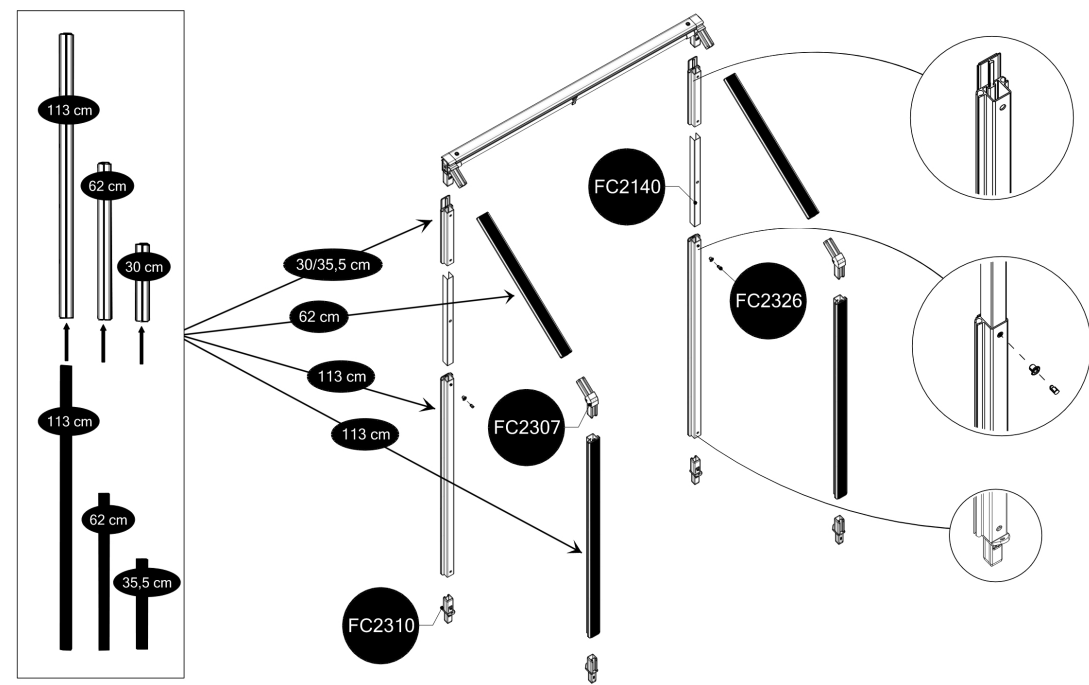

GrowCamp LEAN To / HIGH

www.growcamp.com

1

2

3

4

5

6

7

8

x2

At temperatures more than 30 °C/ 90 °F the plastic sides must be opened when the GrowCamp is mounted.