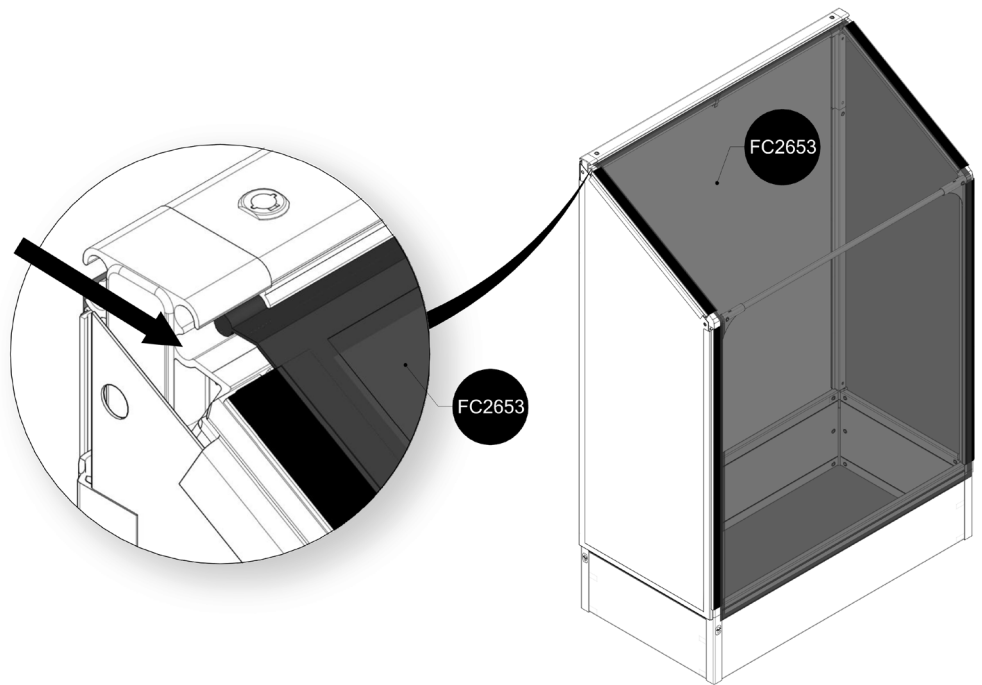

GrowCamp LEAN To / HIGH

www.growcamp.com

1

2

3

4

5

6

7

8

x2

At temperatures more than 30 °C/ 90 °F the plastic sides must be opened when the GrowCamp is mounted.