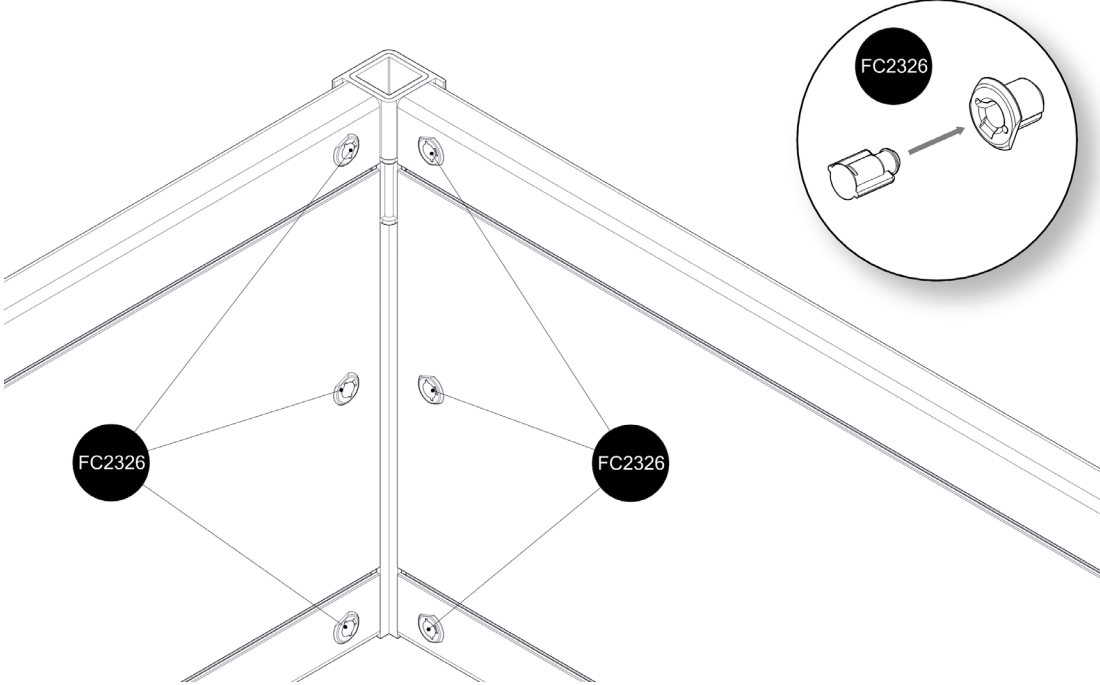

GrowCamp LEAN To / HIGH

www.growcamp.com

1

2

3

4

5

6

7

8

x2

At temperatures more than 30 °C/ 90 °F the plastic sides must be opened when the GrowCamp is mounted.