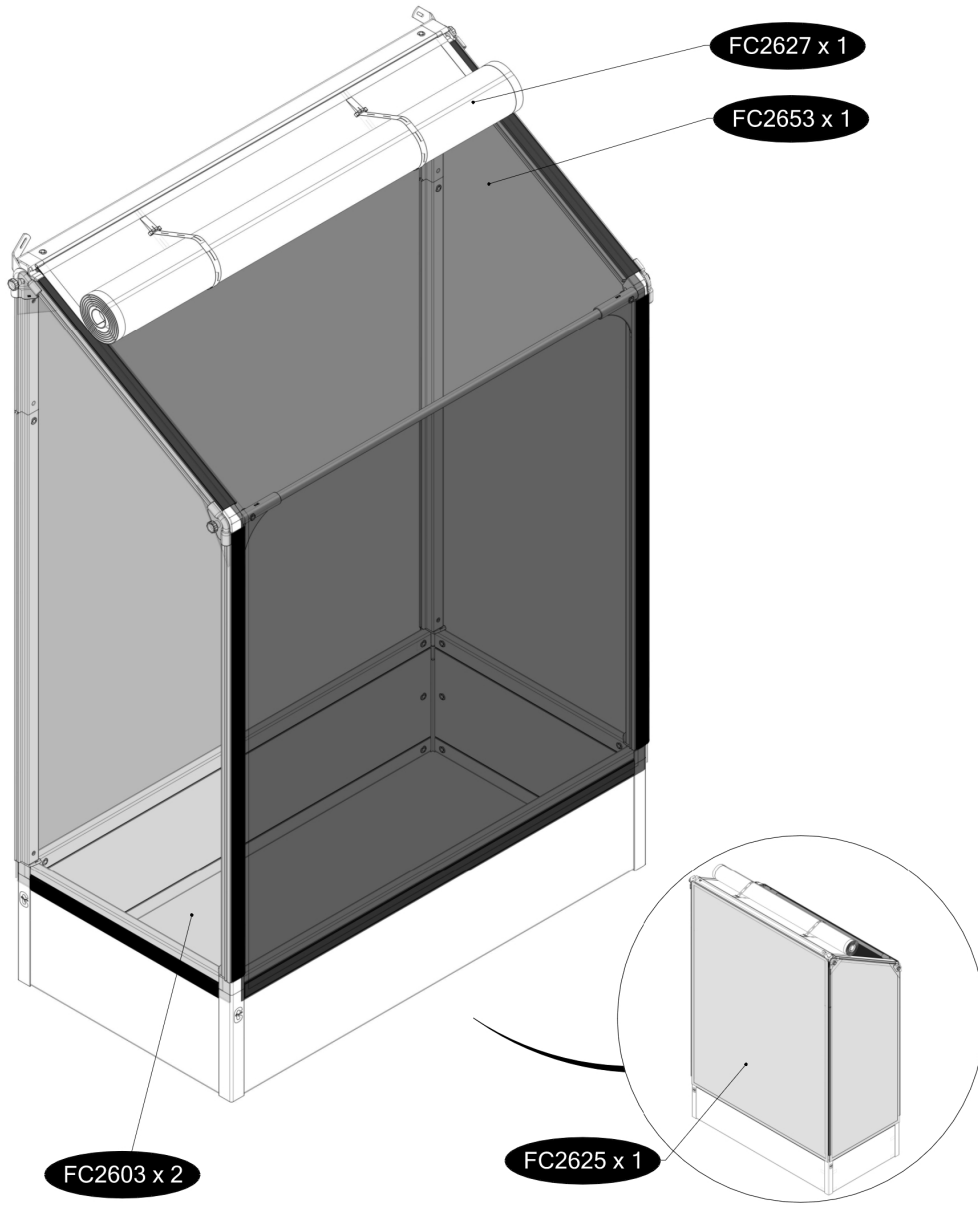

GrowCamp LEAN To / HIGH

www.growcamp.com