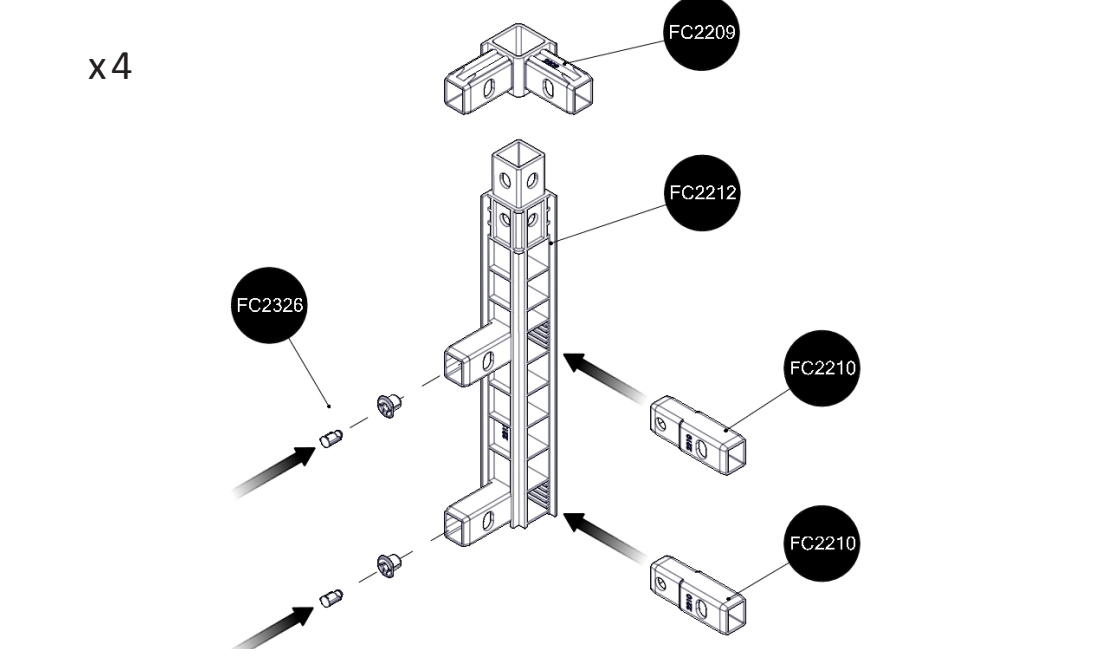

GrowCamp LEAN To / HIGH

www.growcamp.com

1

2

3

4

5

6

7

8

x2

At temperatures more than 30 °C/ 90 °F the plastic sides must be opened when the GrowCamp is mounted.