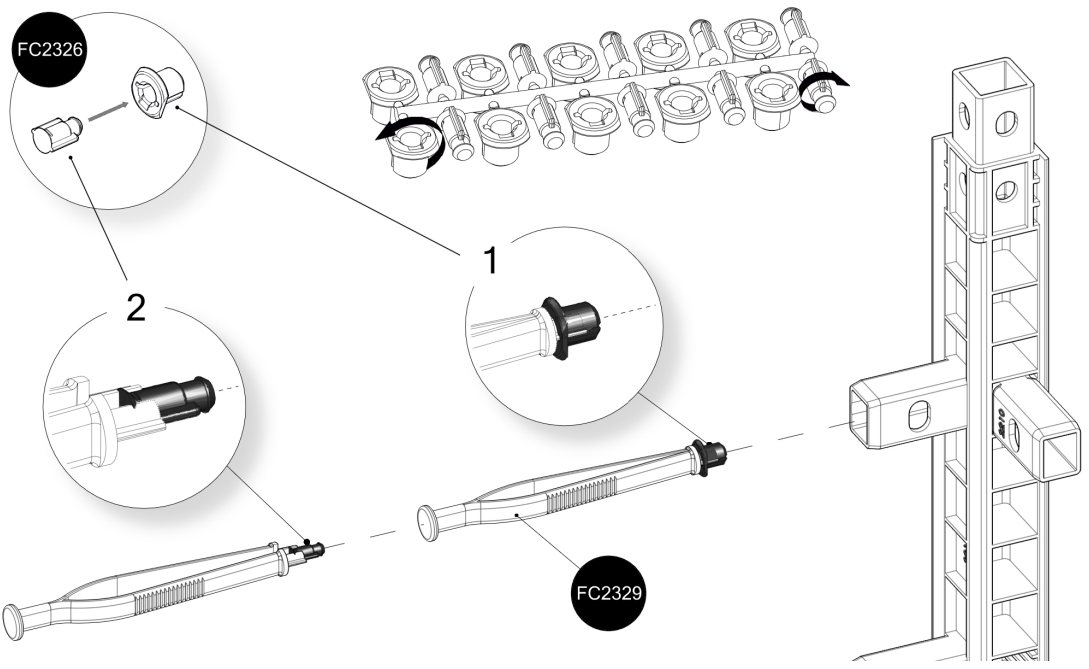

GrowCamp LEAN To / HIGH

www.growcamp.com

1

2

3

4

5

6

7

8

x2

At temperatures more than 30 °C/ 90 °F the plastic sides must be opened when the GrowCamp is mounted.