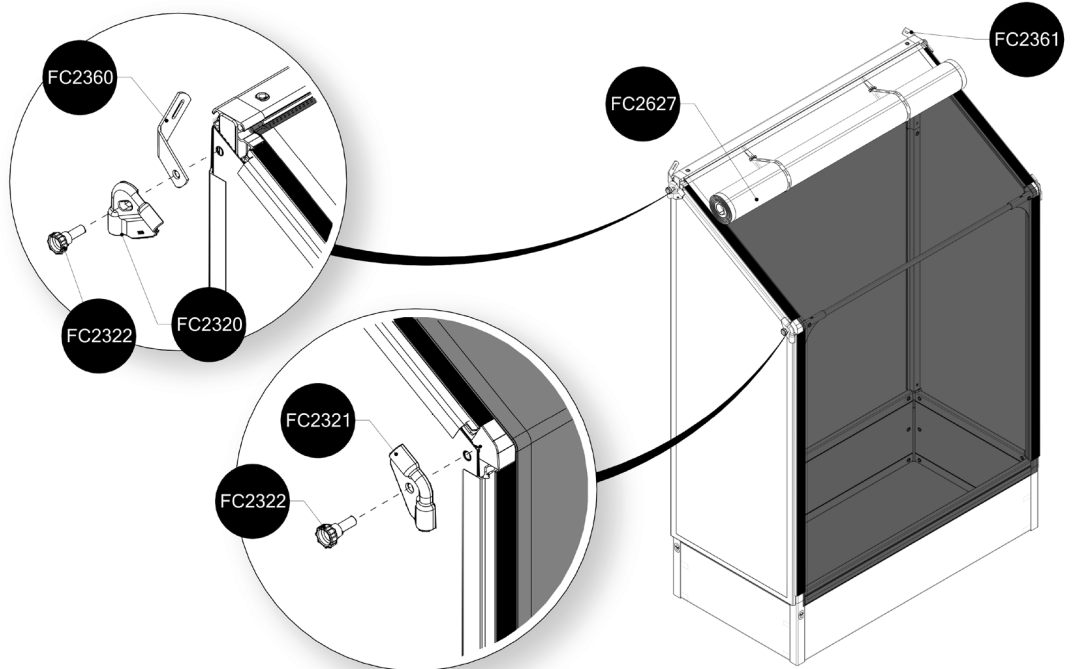

GrowCamp LEAN To / HIGH

www.growcamp.com

1

2

3

4

5

6

7

8

x2

At temperatures more than 30 °C/ 90 °F the plastic sides must be opened when the GrowCamp is mounted.