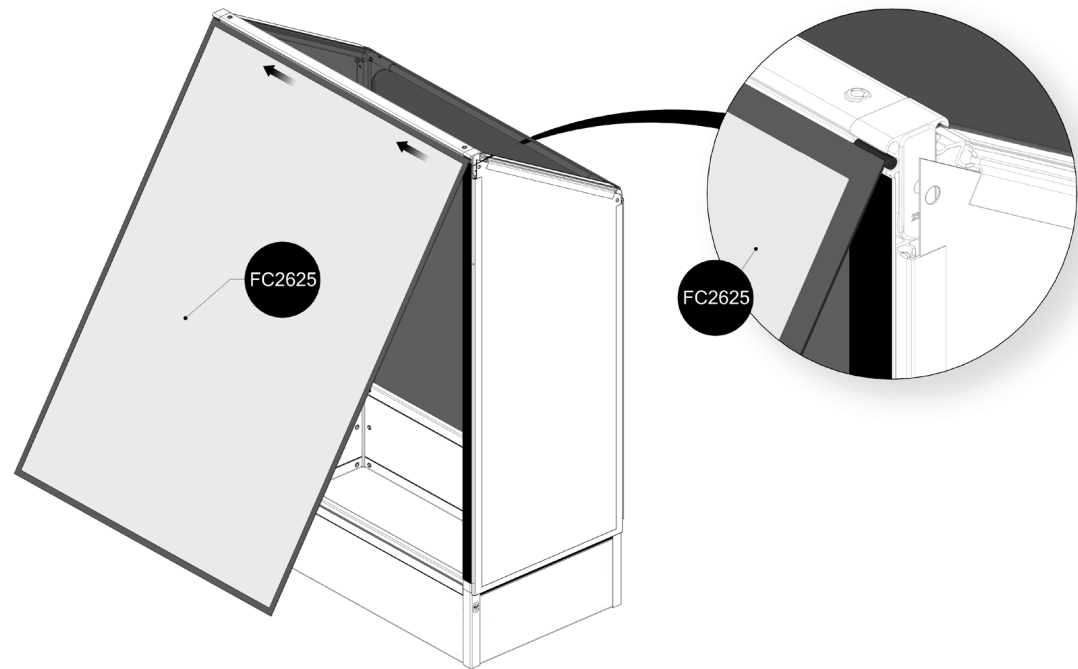

7

8

x2

At temperatures more than 30 °C/ 90 °F the plastic sides must be opened when the GrowCamp is mounted.