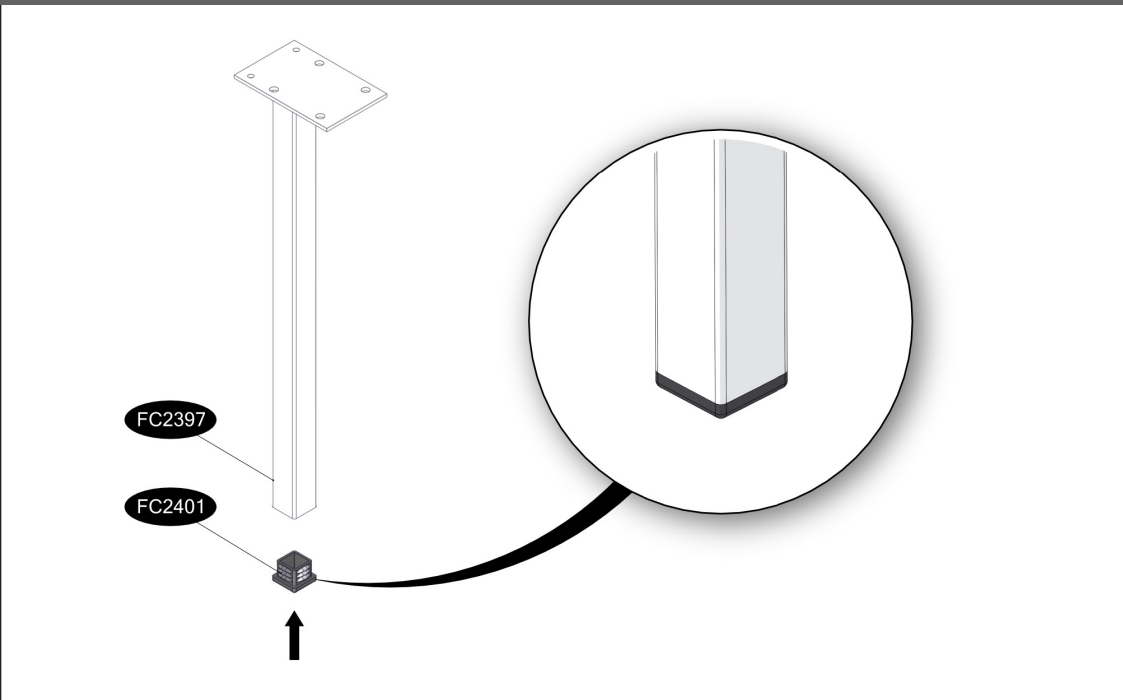

1 FC9129 Legs for raised bed with bottom EXTENSION 2 pcs.

2

3

4