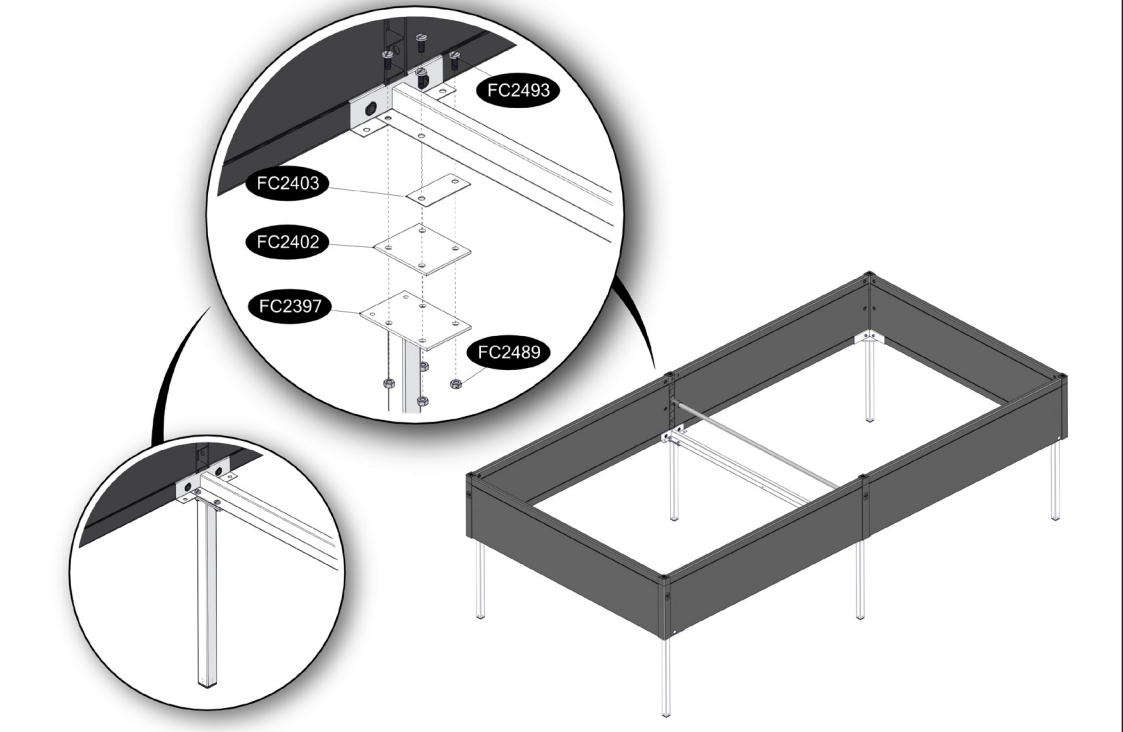

FC9129 Legs for raised bed with bottom EXTENSION 2 pcs.

- FC2403 2 pcs.
- FC2402 2 pcs.
- FC2397 2 pcs.
- FC2401 2 pcs.
- FC2493 8 pcs. M6 X 20
- FC2489 8 pcs. M6

www.growcamp.dk
info@growcamp.dk

1 FC9129 Legs for raised bed with bottom EXTENSION 2 pcs.

2

3

4