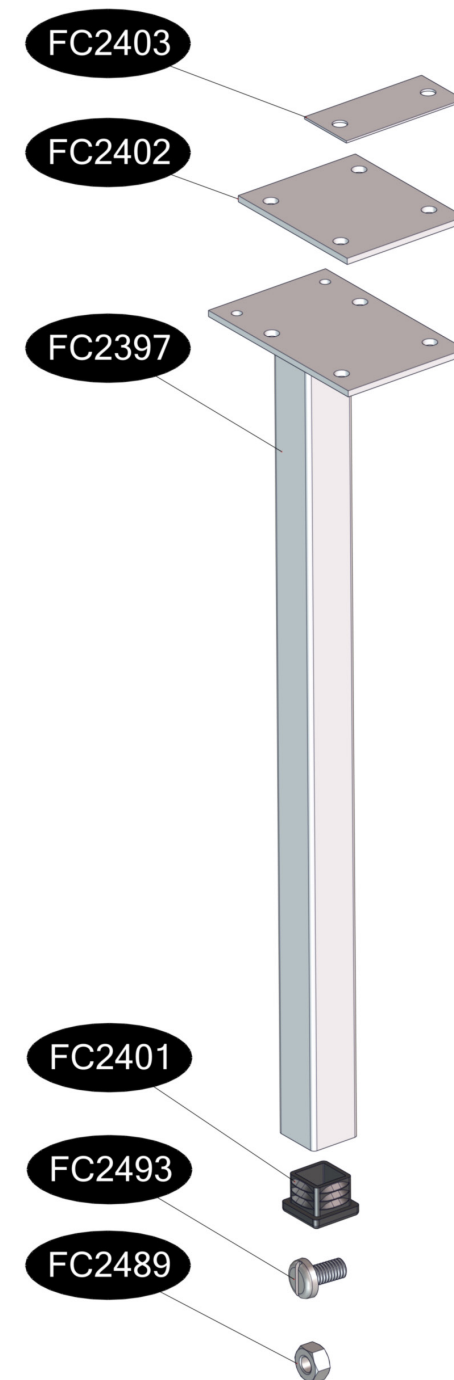

FC9129 Legs for raised bed with bottom EXTENSION 2 pcs.

- FC2403 2 pcs.
- FC2402 2 pcs.
- FC2397 2 pcs.
- FC2401 2 pcs.
- FC2493 8 pcs. M6 X 20
- FC2489 8 pcs. M6

www.growcamp.dk
info@growcamp.dk

1 FC9129 Legs for raised bed with bottom EXTENSION 2 pcs.

2

3

4