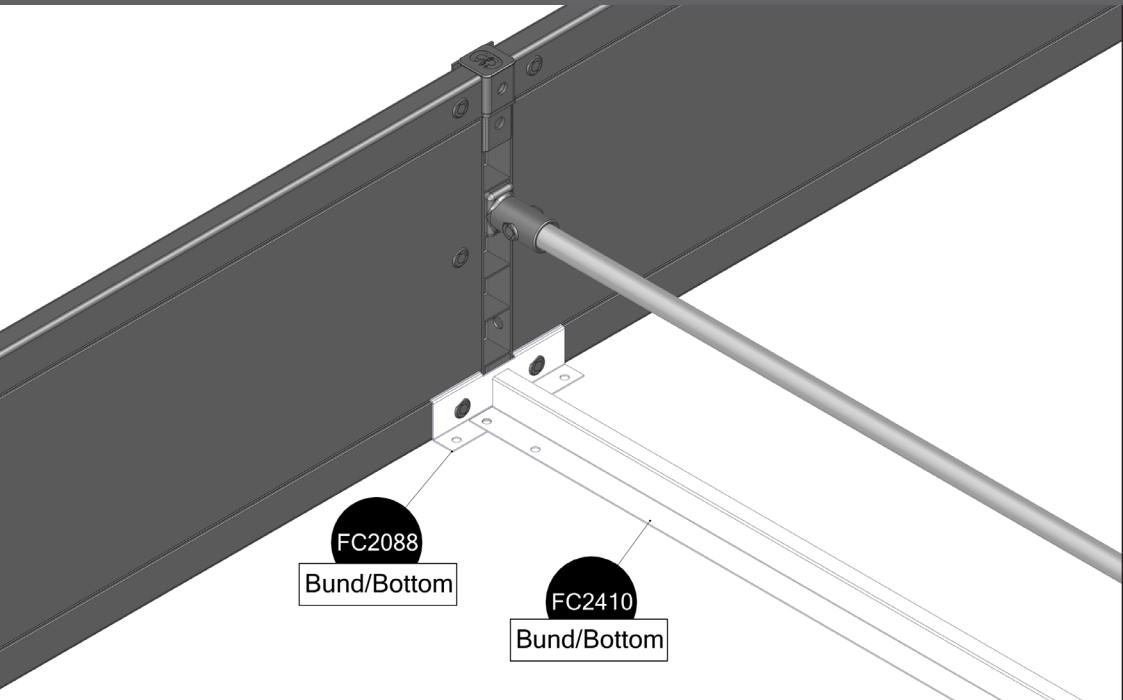

FC9129 Legs for raised bed with bottom EXTENSION 2 pcs.

- FC2403 2 pcs.
- FC2402 2 pcs.
- FC2397 2 pcs.
- FC2401 2 pcs.
- FC2493 8 pcs. M6 X 20
- FC2489 8 pcs. M6

www.growcamp.dk
info@growcamp.dk

1 FC9129 Legs for raised bed with bottom EXTENSION 2 pcs.

2

3

4