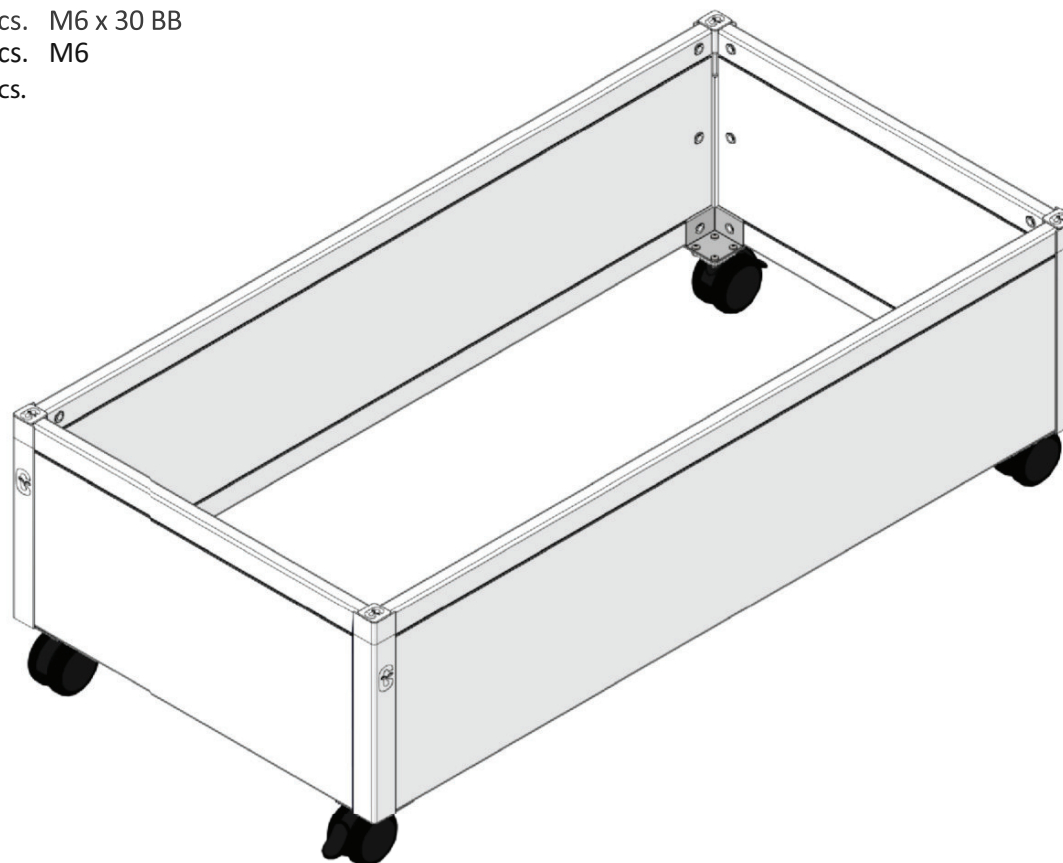

FC9126 Wheels 75 mm for raised bed with bottom 4 pcs.

- FC2394 4 pcs.
- FC2406 4 pcs.
- FC2407 2 pcs.
- FC2408 2 pcs.
- FC2494 16 pcs. M5 x 10
- FC2495 16 pcs. M5
- FC2487 8 pcs. M6 x 30 BB
- FC2489 8 pcs. M6
- FC2404 4 pcs.

1 FC9126 Wheels 75 mm for raised bed with bottom 4 pcs.2

3

4