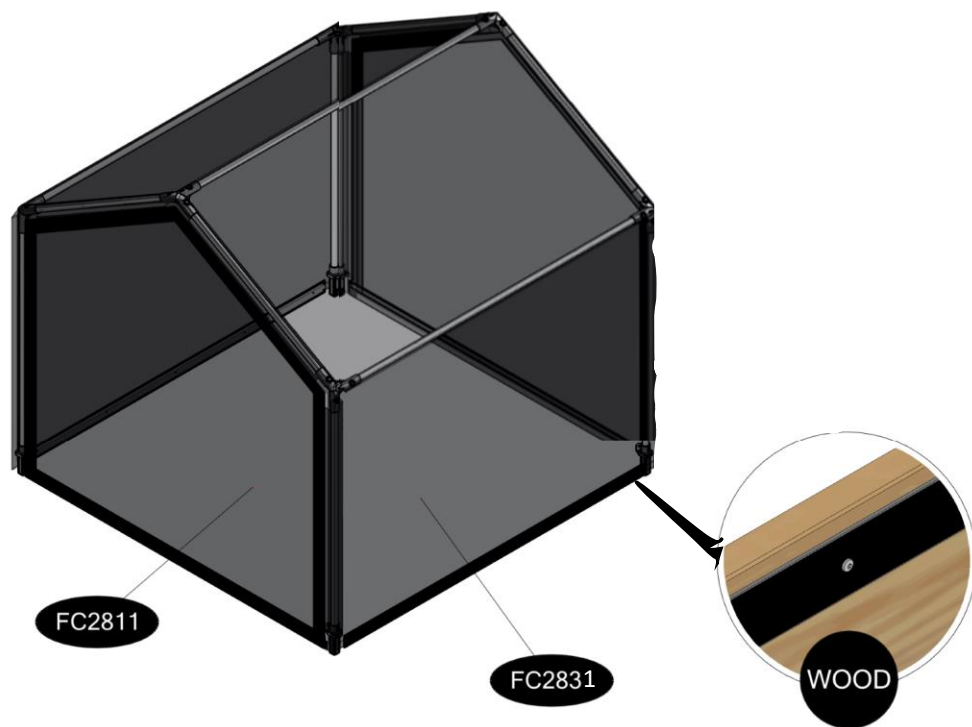

FC7511 Tunnel, gable, velcro, WOOD 120x120 cm

- FC2418 4 pcs. Ø19 x 640 mm
- FC2420 4 pcs. Ø19 x 820 mm
- FC2416 3 pcs. Ø19 x 1116 mm

- FC2435 6 pcs.
- FC2437 4 pcs.
- FC2326 3 pcs.
- FC2191 4 pcs. 1128 mm WOOD
- FC2492 20 pcs. 3,5 x 16 mm torx 10
- FC2811 2 pcs.
- FC2831 1 pcs.

1 FC7511 Tunnel, gable, velcro, WOOD 120x120 cm

Manual FC5230/FC5231

2

3

4

FC5210 Raised bed WOOD /15 120x120 cm BASIC

- FC1801 4 pcs. 145 x 22 x 1145 mm
- FC2222 4 pcs.
- FC2240 4 pcs. 145 mm
- FC2487 16 pcs. M6 x 30
- FC2489 16 pcs. M6