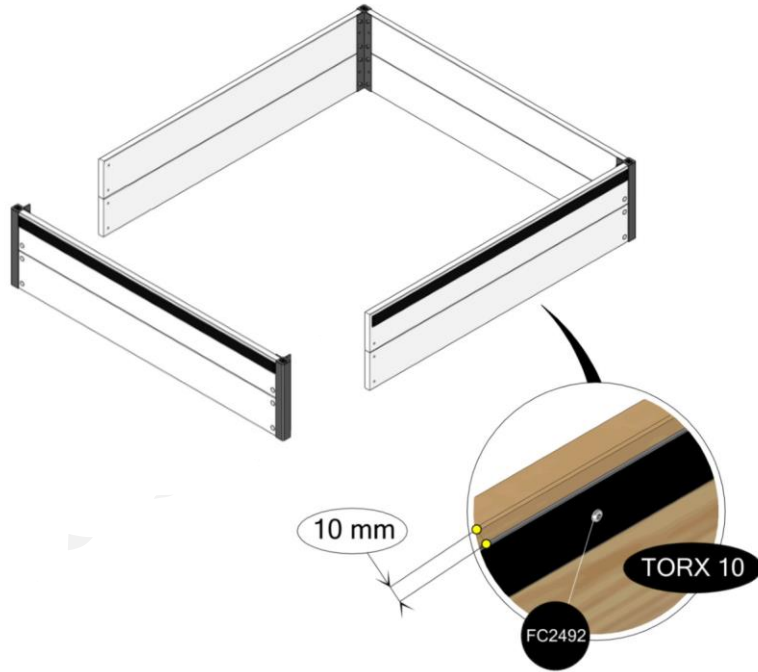

FC7511 Tunnel, gable, velcro, WOOD 120x120 cm

- FC2418 4 pcs. Ø19 x 640 mm
- FC2420 4 pcs. Ø19 x 820 mm
- FC2416 3 pcs. Ø19 x 1116 mm

- FC2435 6 pcs.
- FC2437 4 pcs.
- FC2326 3 pcs.
- FC2191 4 pcs. 1128 mm WOOD
- FC2492 20 pcs. 3,5 x 16 mm torx 10
- FC2811 2 pcs.
- FC2831 1 pcs.

1 FC7511 Tunnel, gable, velcro, WOOD 120x120 cm

Manual FC5230/FC5231

2

3

4

FC5210 Raised bed WOOD /15 120x120 cm BASIC

- FC1801 4 pcs. 145 x 22 x 1145 mm
- FC2222 4 pcs.
- FC2240 4 pcs. 145 mm
- FC2487 16 pcs. M6 x 30
- FC2489 16 pcs. M6