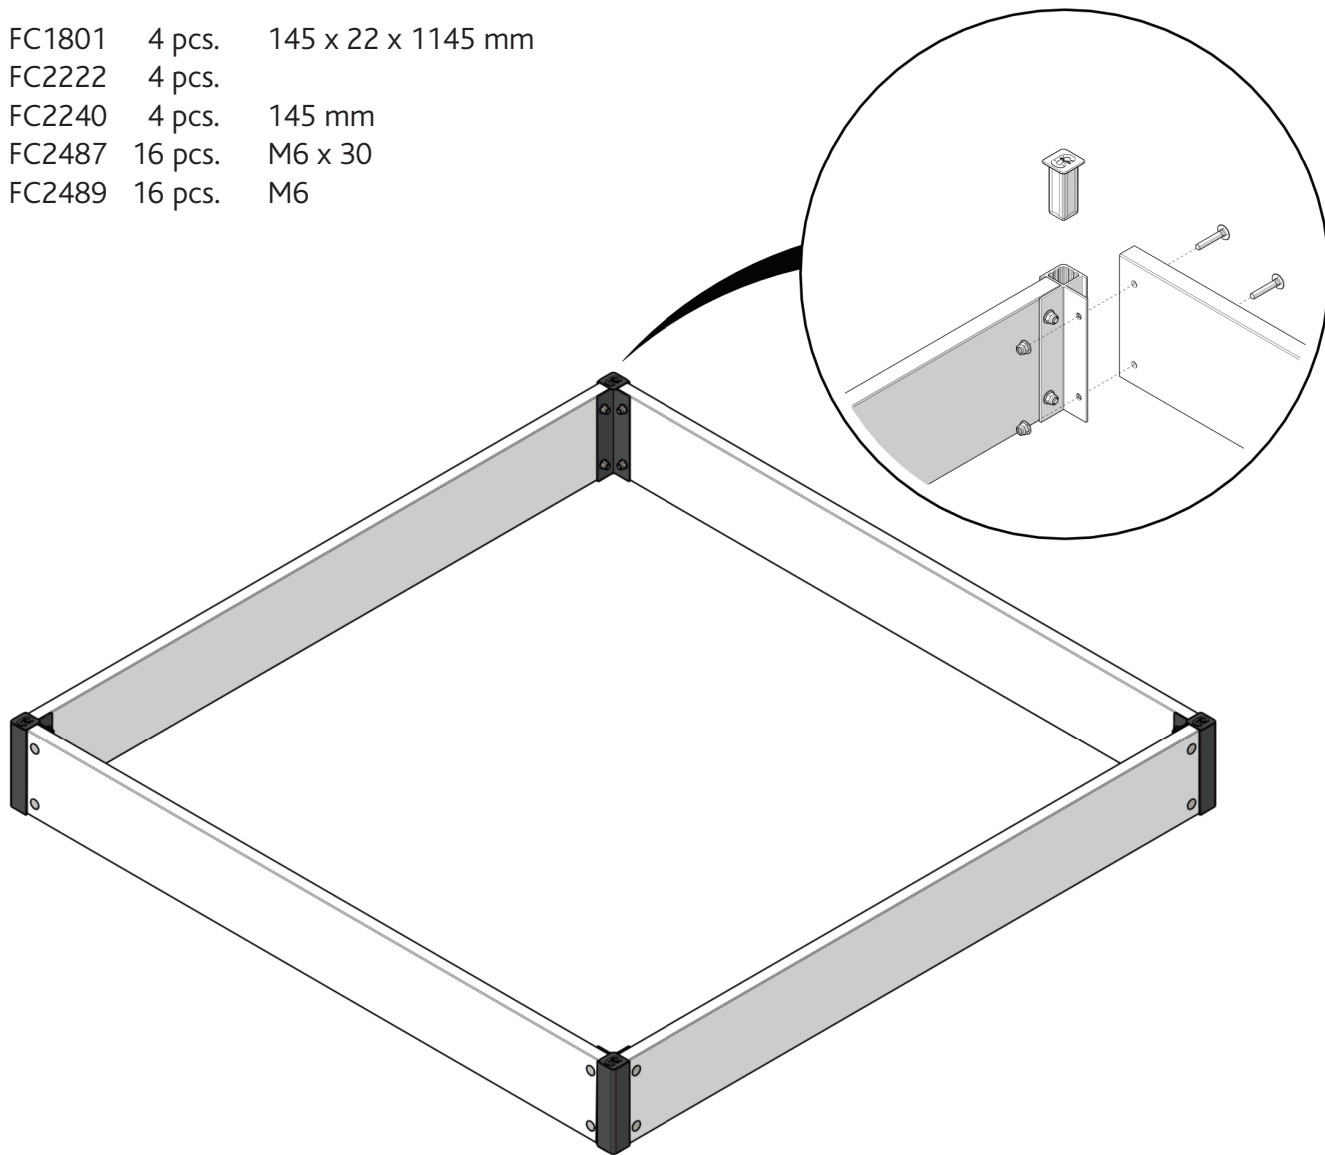

FC7511 Tunnel, gable, velcro, WOOD 120x120 cm

- FC2418 4 pcs. Ø19 x 640 mm
- FC2420 4 pcs. Ø19 x 820 mm
- FC2416 3 pcs. Ø19 x 1116 mm

- FC2435 6 pcs.
- FC2437 4 pcs.
- FC2326 3 pcs.
- FC2191 4 pcs. 1128 mm WOOD
- FC2492 20 pcs. 3,5 x 16 mm torx 10
- FC2811 2 pcs.
- FC2831 1 pcs.

1 FC7511 Tunnel, gable, velcro, WOOD 120x120 cm

Manual FC5230/FC5231

2

3

4

FC5210 Raised bed WOOD /15 120x120 cm BASIC

- FC1801 4 pcs. 145 x 22 x 1145 mm
- FC2222 4 pcs.
- FC2240 4 pcs. 145 mm
- FC2487 16 pcs. M6 x 30
- FC2489 16 pcs. M6