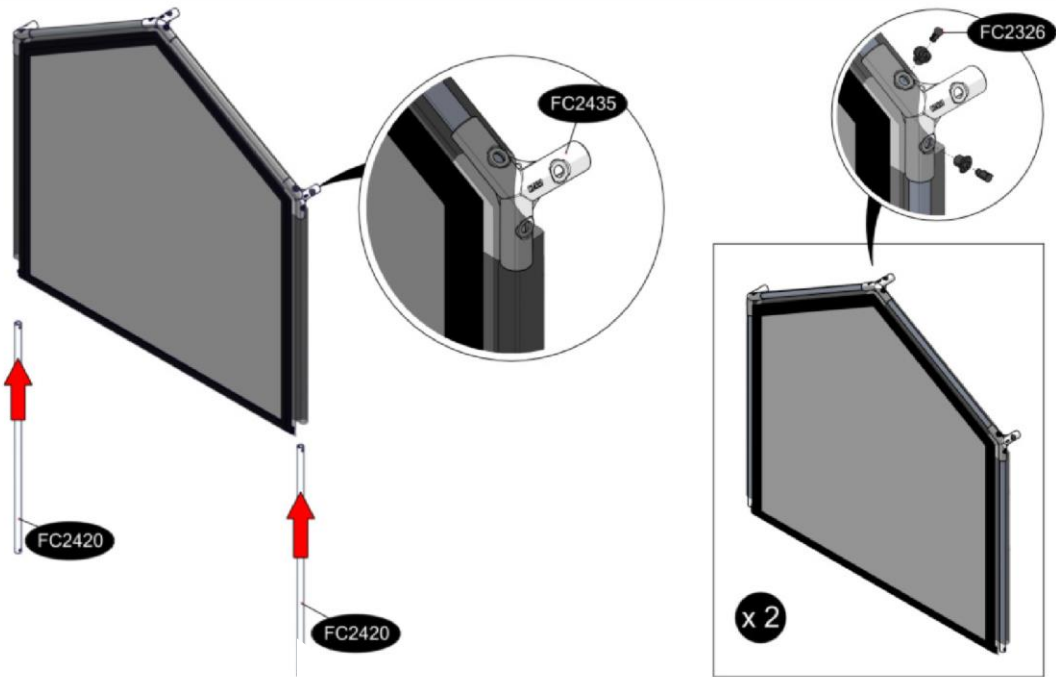

FC7511 Tunnel, gable, velcro, WOOD 120x120 cm

- FC2418 4 pcs. Ø19 x 640 mm
- FC2420 4 pcs. Ø19 x 820 mm
- FC2416 3 pcs. Ø19 x 1116 mm

- FC2435 6 pcs.
- FC2437 4 pcs.
- FC2326 3 pcs.
- FC2191 4 pcs. 1128 mm WOOD
- FC2492 20 pcs. 3,5 x 16 mm torx 10
- FC2811 2 pcs.
- FC2831 1 pcs.

1 FC7511 Tunnel, gable, velcro, WOOD 120x120 cm

Manual FC5230/FC5231

2

3

4

FC5210 Raised bed WOOD /15 120x120 cm BASIC

- FC1801 4 pcs. 145 x 22 x 1145 mm
- FC2222 4 pcs.
- FC2240 4 pcs. 145 mm
- FC2487 16 pcs. M6 x 30
- FC2489 16 pcs. M6