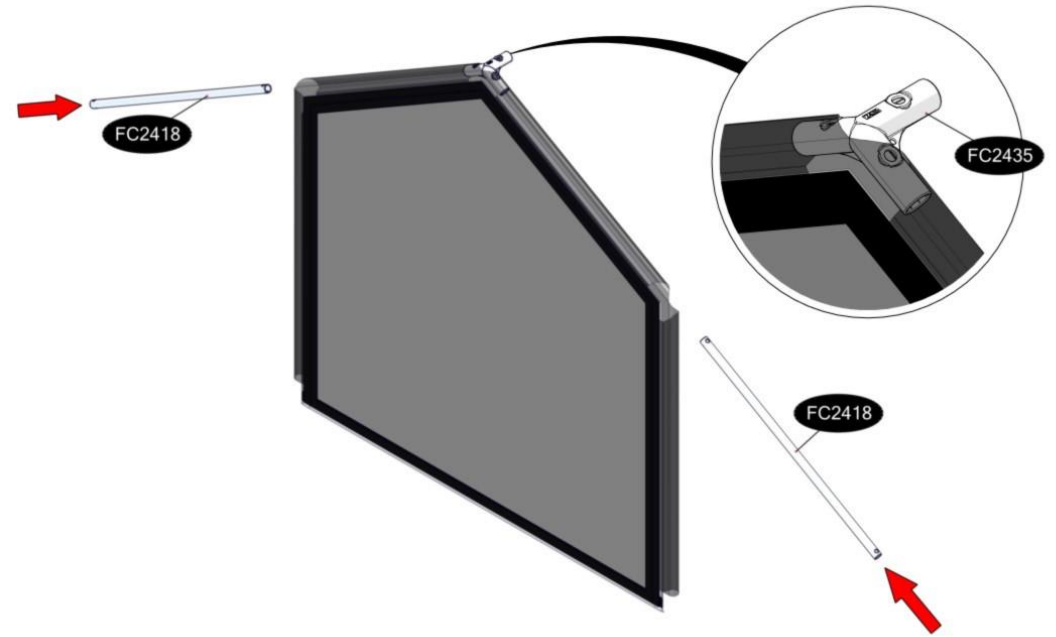

FC7511 Tunnel, gable, velcro, WOOD 120x120 cm

- FC2418 4 pcs. Ø19 x 640 mm
- FC2420 4 pcs. Ø19 x 820 mm
- FC2416 3 pcs. Ø19 x 1116 mm

- FC2435 6 pcs.
- FC2437 4 pcs.
- FC2326 3 pcs.
- FC2191 4 pcs. 1128 mm WOOD
- FC2492 20 pcs. 3,5 x 16 mm torx 10
- FC2811 2 pcs.
- FC2831 1 pcs.

1 FC7511 Tunnel, gable, velcro, WOOD 120x120 cm

Manual FC5230/FC5231

2

3

4

FC5210 Raised bed WOOD /15 120x120 cm BASIC

- FC1801 4 pcs. 145 x 22 x 1145 mm
- FC2222 4 pcs.
- FC2240 4 pcs. 145 mm
- FC2487 16 pcs. M6 x 30
- FC2489 16 pcs. M6