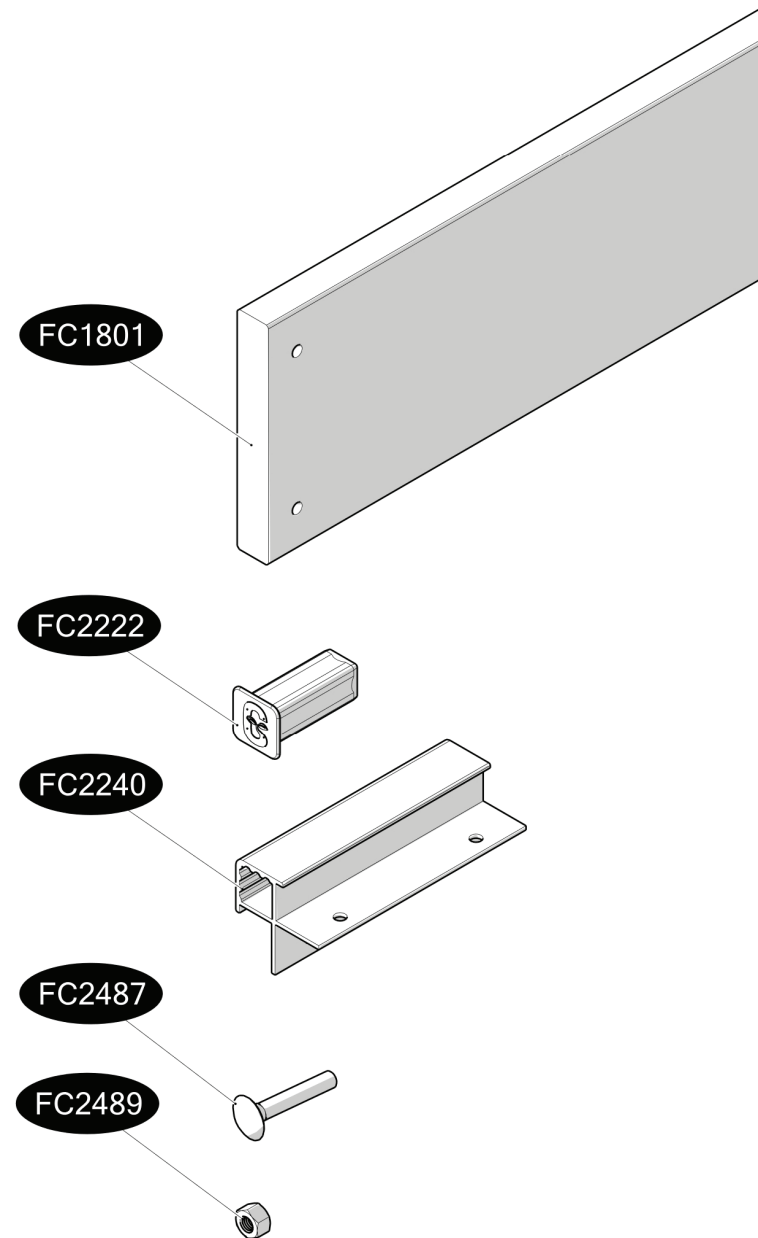

FC7511 Tunnel, gable, velcro, WOOD 120x120 cm

- FC2418 4 pcs. Ø19 x 640 mm
- FC2420 4 pcs. Ø19 x 820 mm
- FC2416 3 pcs. Ø19 x 1116 mm

- FC2435 6 pcs.
- FC2437 4 pcs.
- FC2326 3 pcs.
- FC2191 4 pcs. 1128 mm WOOD
- FC2492 20 pcs. 3,5 x 16 mm torx 10
- FC2811 2 pcs.
- FC2831 1 pcs.

1 FC7511 Tunnel, gable, velcro, WOOD 120x120 cm

Manual FC5230/FC5231

2

3

4

FC5210 Raised bed WOOD /15 120x120 cm BASIC

- FC1801 4 pcs. 145 x 22 x 1145 mm
- FC2222 4 pcs.
- FC2240 4 pcs. 145 mm
- FC2487 16 pcs. M6 x 30
- FC2489 16 pcs. M6