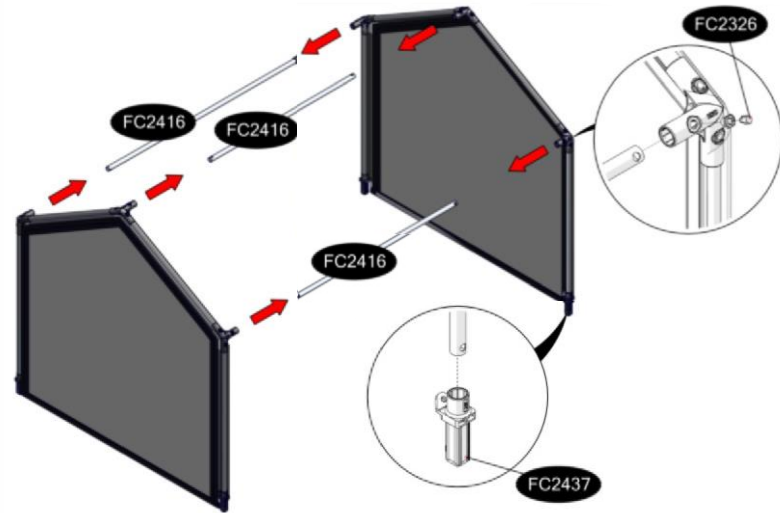

FC7511 Tunnel, gable, velcro, WOOD 120x120 cm

- FC2418 4 pcs. Ø19 x 640 mm
- FC2420 4 pcs. Ø19 x 820 mm
- FC2416 3 pcs. Ø19 x 1116 mm

- FC2435 6 pcs.
- FC2437 4 pcs.
- FC2326 3 pcs.
- FC2191 4 pcs. 1128 mm WOOD
- FC2492 20 pcs. 3,5 x 16 mm torx 10
- FC2811 2 pcs.
- FC2831 1 pcs.

1 FC7511 Tunnel, gable, velcro, WOOD 120x120 cm

Manual FC5230/FC5231

2

3

4

FC5210 Raised bed WOOD /15 120x120 cm BASIC

- FC1801 4 pcs. 145 x 22 x 1145 mm
- FC2222 4 pcs.
- FC2240 4 pcs. 145 mm
- FC2487 16 pcs. M6 x 30
- FC2489 16 pcs. M6