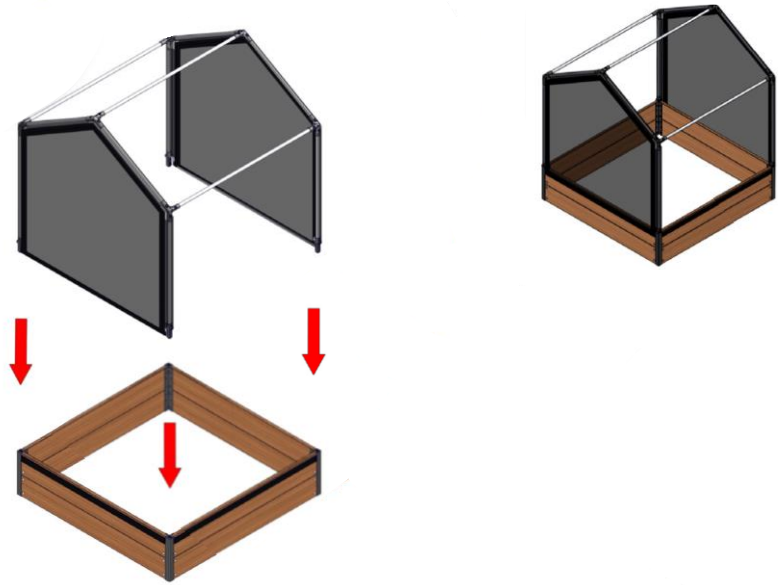

FC7511 Tunnel, gable, velcro, WOOD 120x120 cm

- FC2418 4 pcs. Ø19 x 640 mm
- FC2420 4 pcs. Ø19 x 820 mm
- FC2416 3 pcs. Ø19 x 1116 mm

- FC2435 6 pcs.
- FC2437 4 pcs.
- FC2326 3 pcs.
- FC2191 4 pcs. 1128 mm WOOD
- FC2492 20 pcs. 3,5 x 16 mm torx 10
- FC2811 2 pcs.
- FC2831 1 pcs.

1 FC7511 Tunnel, gable, velcro, WOOD 120x120 cm

Manual FC5230/FC5231

2

3

4

FC5210 Raised bed WOOD /15 120x120 cm BASIC

- FC1801 4 pcs. 145 x 22 x 1145 mm
- FC2222 4 pcs.
- FC2240 4 pcs. 145 mm
- FC2487 16 pcs. M6 x 30
- FC2489 16 pcs. M6