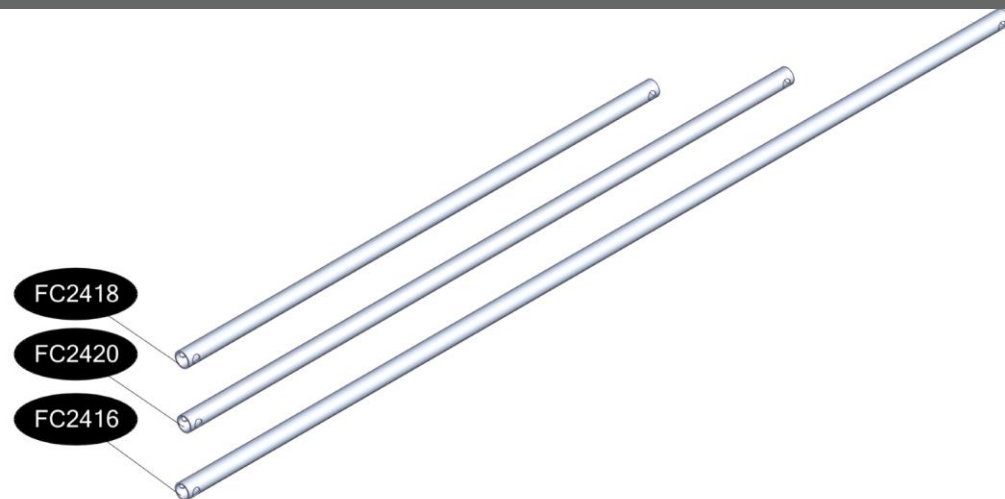

FC7511 Tunnel, gable, velcro, WOOD 120x120 cm

- FC2418 4 pcs. Ø19 x 640 mm
- FC2420 4 pcs. Ø19 x 820 mm
- FC2416 3 pcs. Ø19 x 1116 mm

- FC2435 6 pcs.
- FC2437 4 pcs.
- FC2326 3 pcs.
- FC2191 4 pcs. 1128 mm WOOD
- FC2492 20 pcs. 3,5 x 16 mm torx 10
- FC2811 2 pcs.
- FC2831 1 pcs.

1 FC7511 Tunnel, gable, velcro, WOOD 120x120 cm

Manual FC5230/FC5231

2

3

4

FC5210 Raised bed WOOD /15 120x120 cm BASIC

- FC1801 4 pcs. 145 x 22 x 1145 mm
- FC2222 4 pcs.
- FC2240 4 pcs. 145 mm
- FC2487 16 pcs. M6 x 30
- FC2489 16 pcs. M6