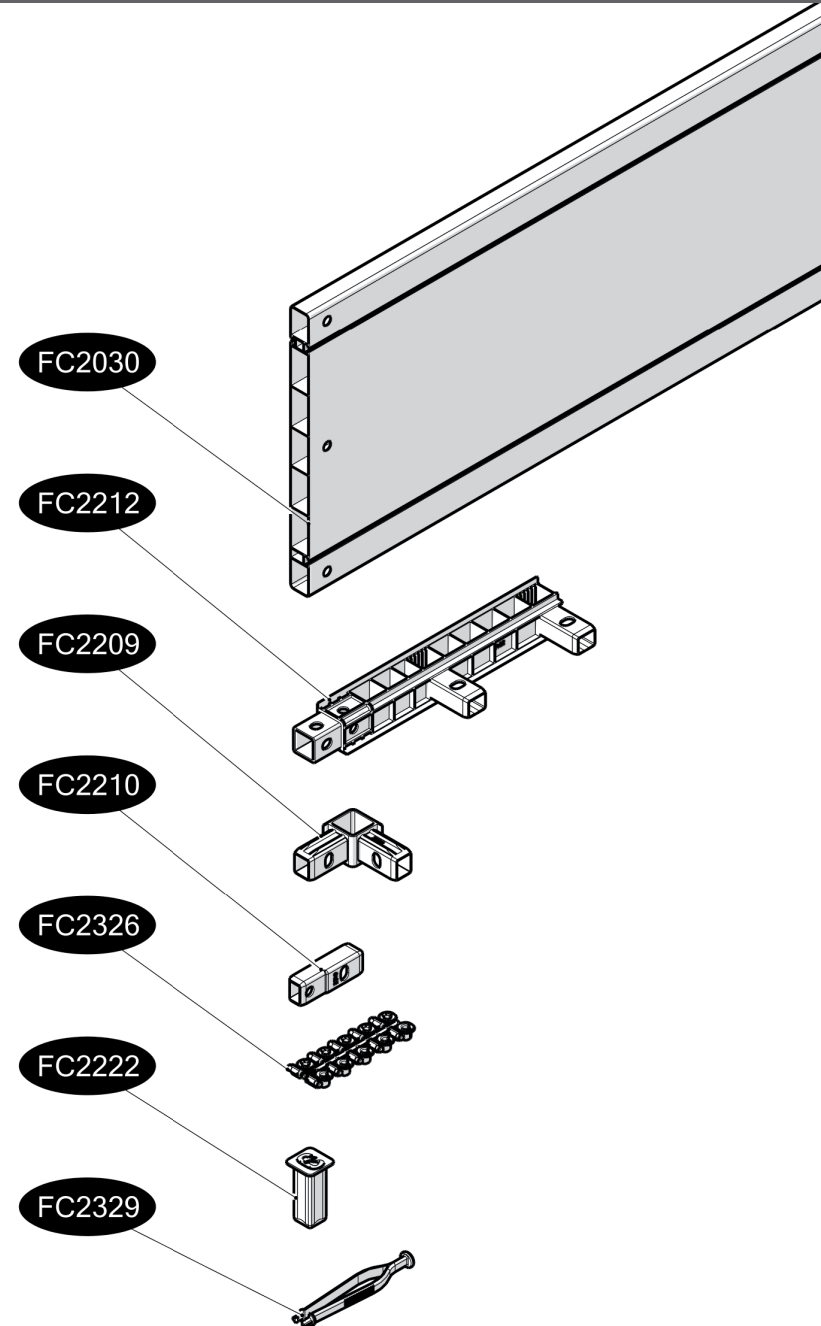

# FC6530 GrowFrame/30 RAISED BED 120x120 cm

- FC2030 4 pcs.
- FC2212 4 pcs.
- FC2209 4 pcs.
- FC2210 8 pcs.
- FC2326 4 pcs.
- FC2222 4 pcs.
- FC2329 1 pcs.

www.growcamp.dk  
info@growcamp.dk