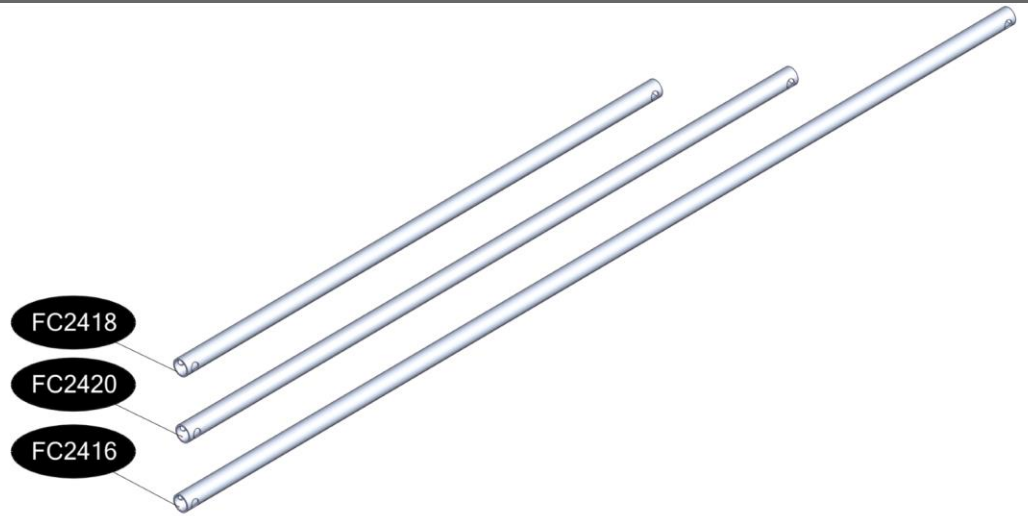

# FC7501 Tunnel, gable, velcro, PVC 120x120 cm

- FC2418 4 pcs. Ø19 x 640 mm
- FC2420 4 pcs. Ø19 x 820 mm
- FC2416 3 pcs. Ø19 x 1116 mm

- FC2435 6 pcs.
- FC2437 4 pcs.
- FC2326 3 pcs.
- FC2177 4 pcs. 1128 mm PVC
- FC2811 2 pcs.
- FC2831 1 pcs.

FC2811

FC2831

PVC

FC2418

FC2420

FC2416

FC2435

FC2437

# 1 FC7501 Tunnel, gable, velcro, PVC 120x120 cm

Manual FC6530/FC6535