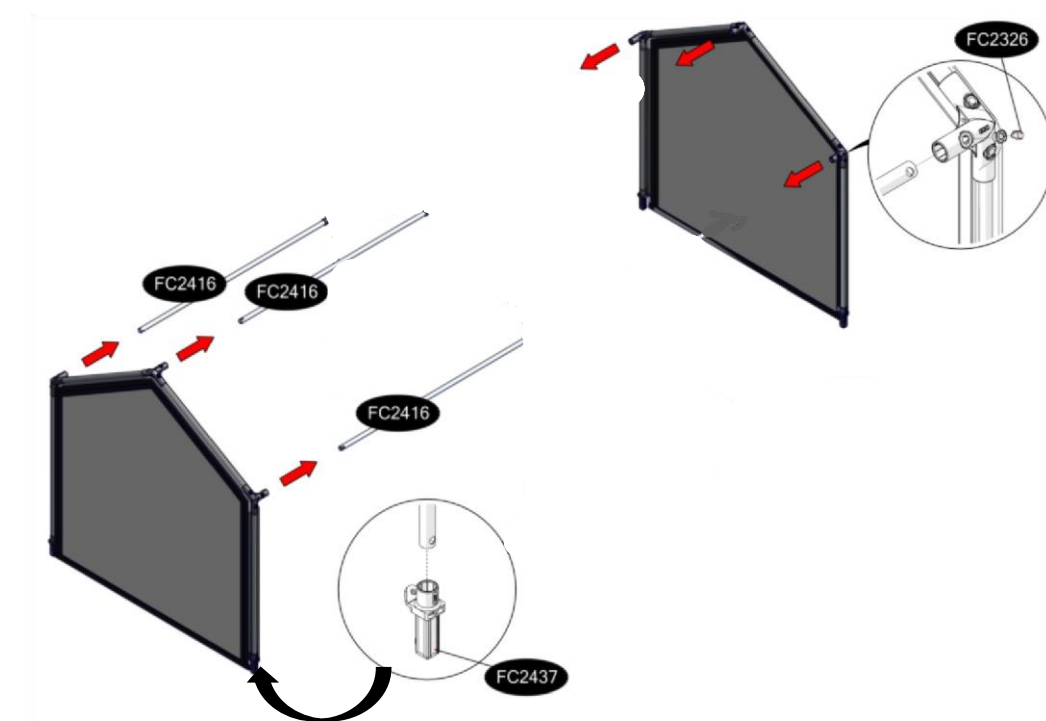

1 FC7501 Tunnel, gable, velcro, PVC 120x120 cm

Manual FC6530/FC6535

2

3

4