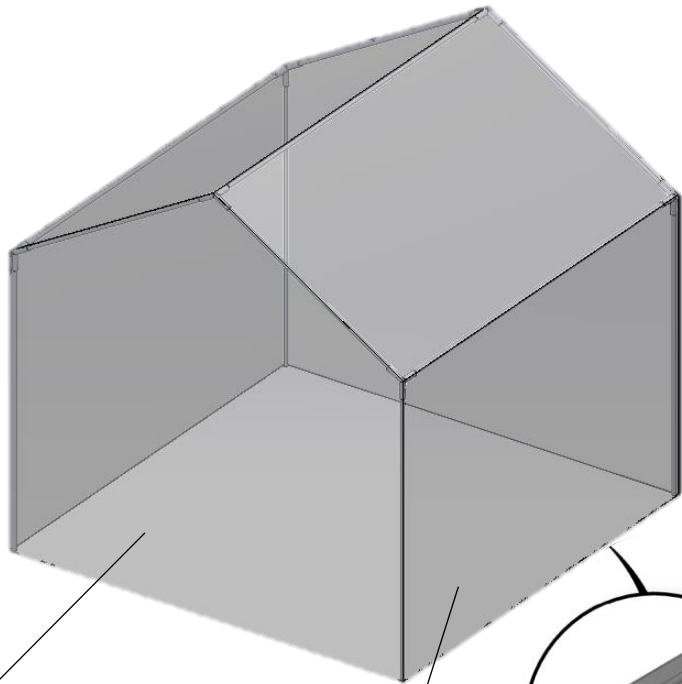

# FC7501 Tunnel, gable, velcro, PVC 120x120 cm

- FC2418 4 pcs. Ø19 x 640 mm
- FC2420 4 pcs. Ø19 x 820 mm
- FC2416 3 pcs. Ø19 x 1116 mm

- FC2435 6 pcs.
- FC2437 4 pcs.
- FC2326 3 pcs.
- FC2177 4 pcs. 1128 mm PVC
- FC2811 2 pcs.
- FC2831 1 pcs.

# 1 FC7501 Tunnel, gable, velcro, PVC 120x120 cm

Manual FC6530/FC6535