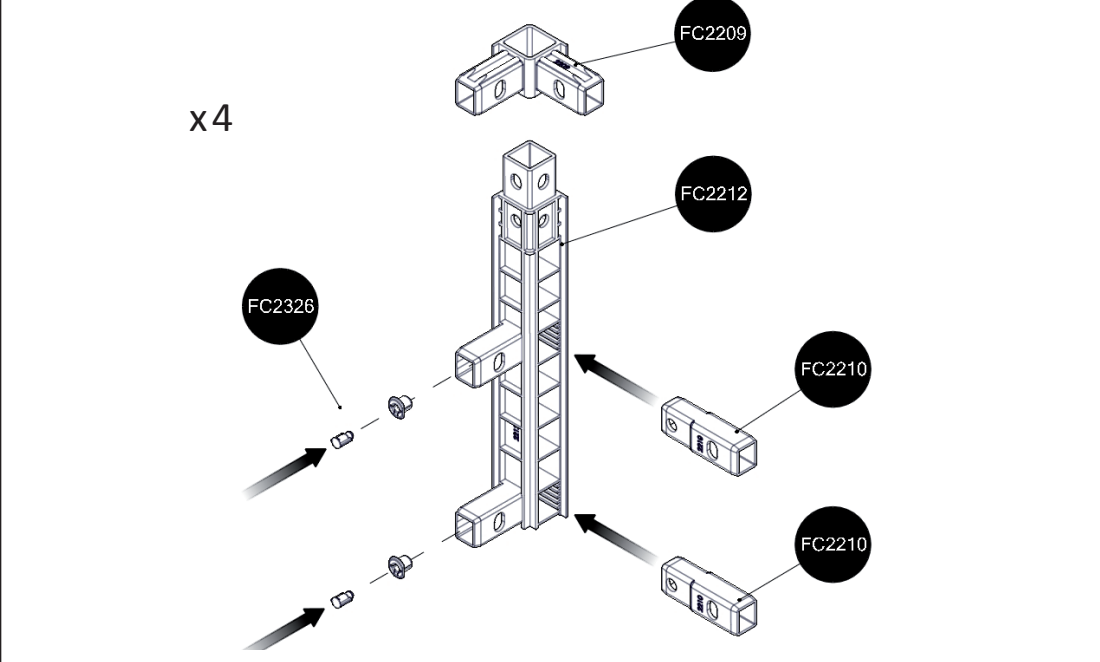

1 FC6530 GrowFrame/30 RAISED BED 120x120 cm

2