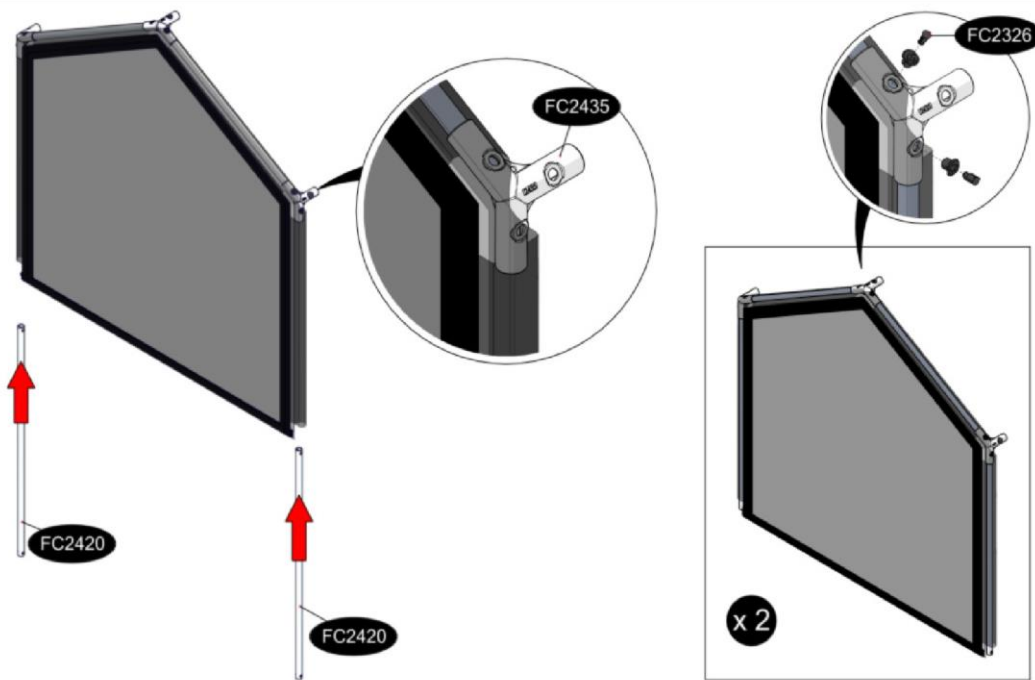

1 FC7501 Tunnel, gable, velcro, PVC 120x120 cm

Manual FC6530/FC6535

2

3

4