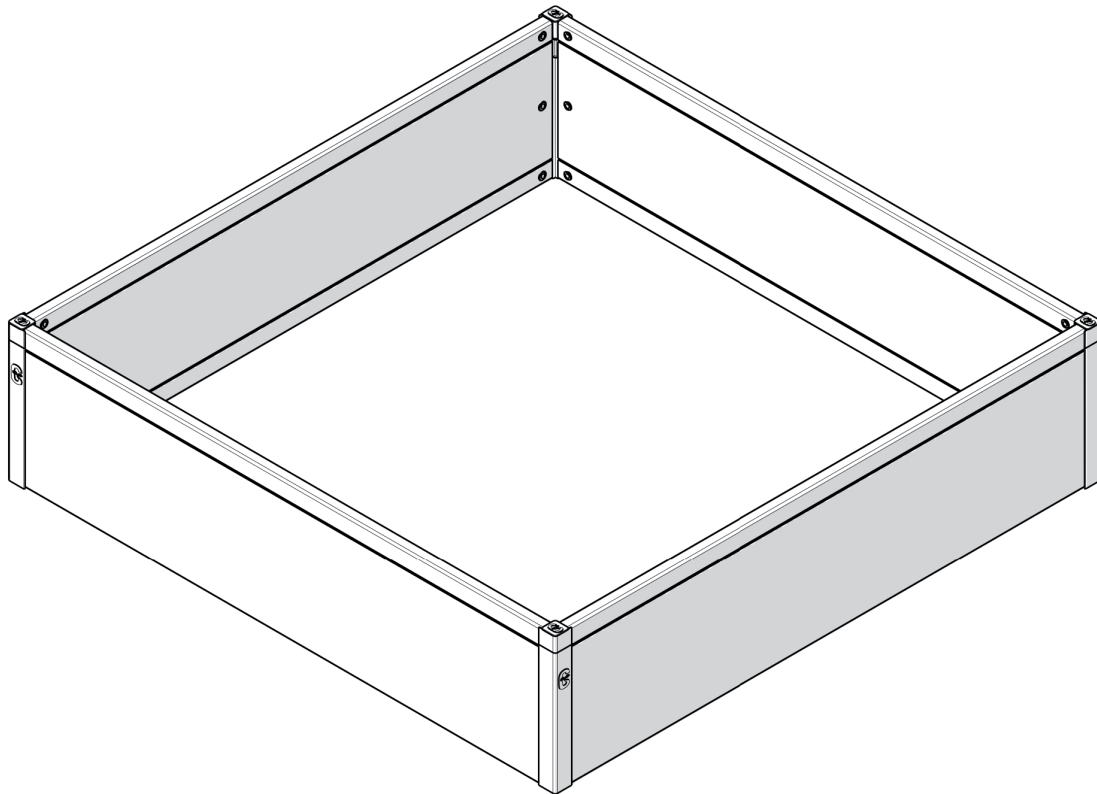

# FC6530 GrowFrame/30 RAISED BED 120x120 cm

- FC2030 4 pcs.
- FC2212 4 pcs.
- FC2209 4 pcs.
- FC2210 8 pcs.
- FC2326 4 pcs.
- FC2222 4 pcs.
- FC2329 1 pcs.

www.growcamp.dk  
info@growcamp.dk