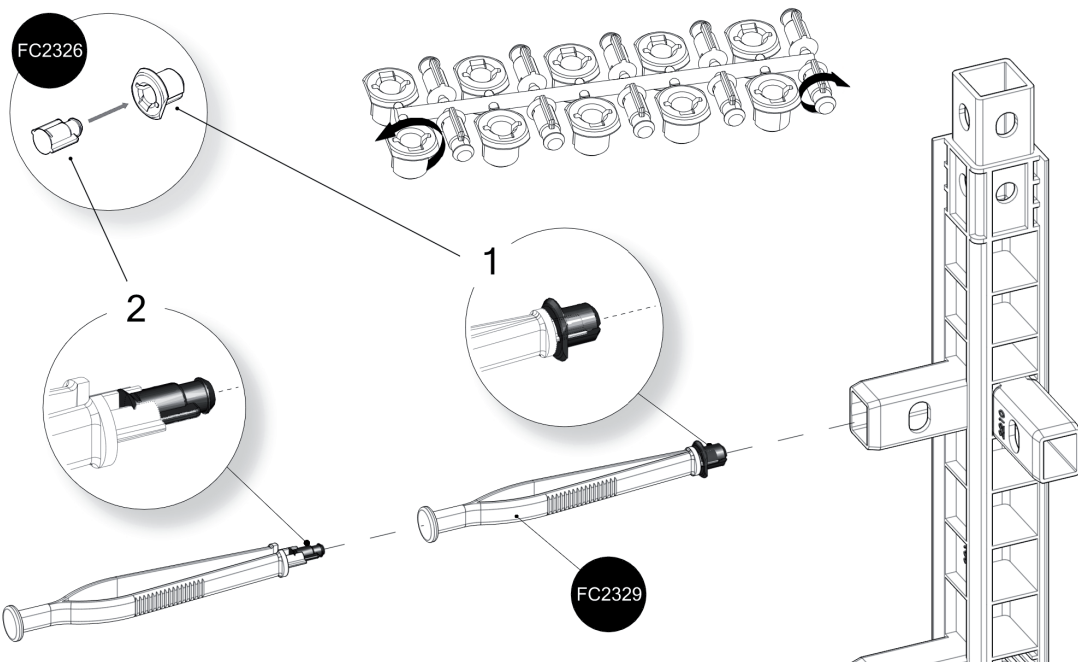

1 FC6530 GrowFrame/30 RAISED BED 120x120 cm

2