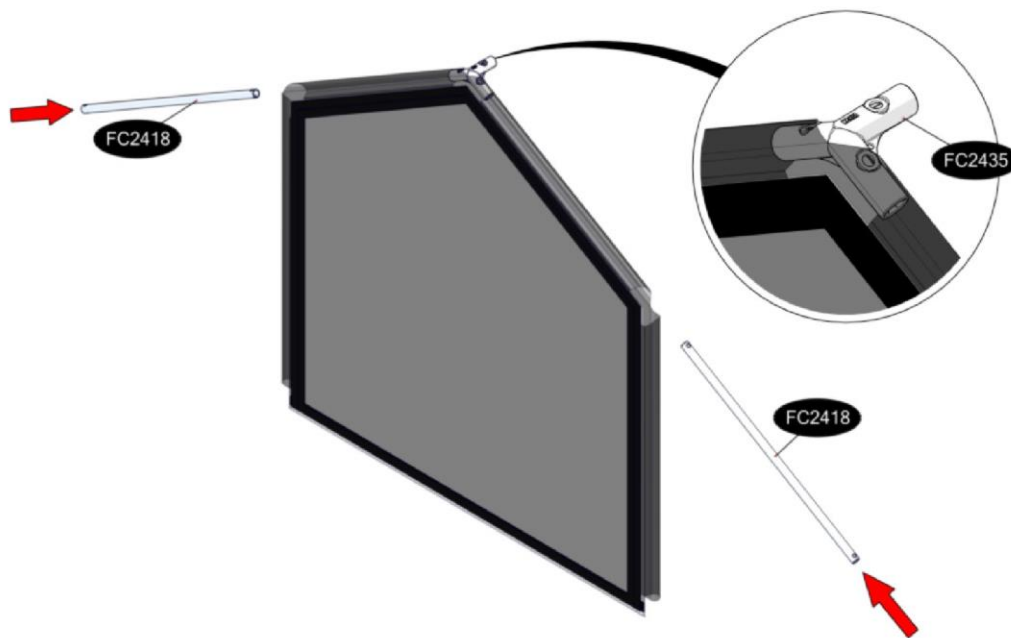

1 FC7501 Tunnel, gable, velcro, PVC 120x120 cm

Manual FC6530/FC6535

2

3

4