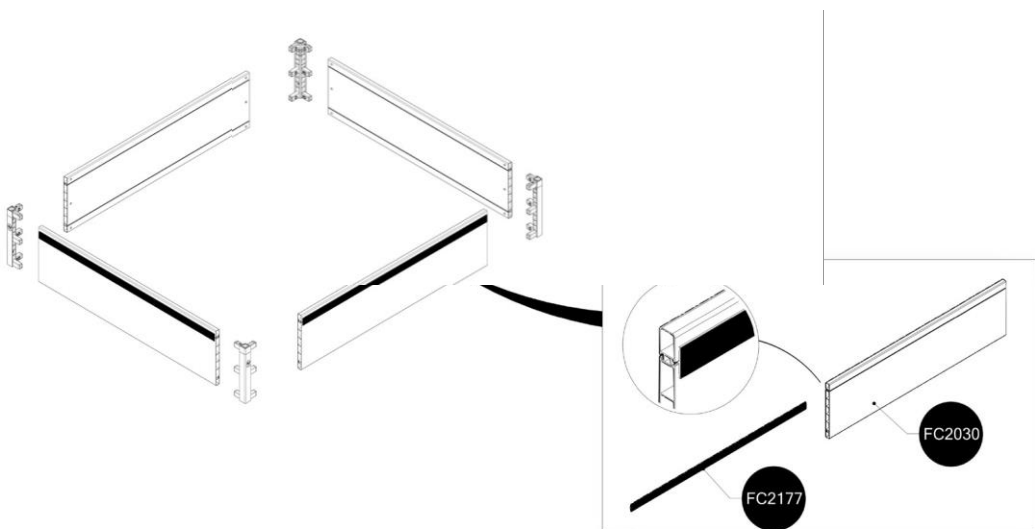

# FC7501 Tunnel, gable, velcro, PVC 120x120 cm

- FC2418 4 pcs. Ø19 x 640 mm
- FC2420 4 pcs. Ø19 x 820 mm
- FC2416 3 pcs. Ø19 x 1116 mm

- FC2435 6 pcs.
- FC2437 4 pcs.
- FC2326 3 pcs.
- FC2177 4 pcs. 1128 mm PVC
- FC2811 2 pcs.
- FC2831 1 pcs.

FC2811

FC2831

PVC

FC2418

FC2420

FC2416

FC2435

FC2437

# 1 FC7501 Tunnel, gable, velcro, PVC 120x120 cm

Manual FC6530/FC6535