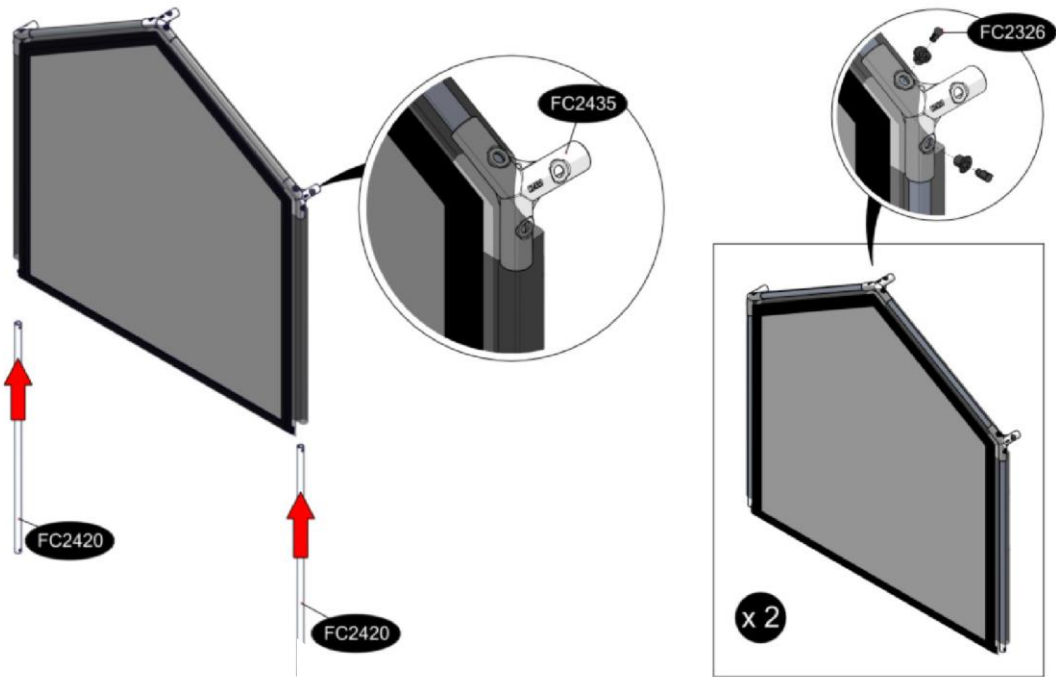

1 FC7511 Tunnel, gable, velcro, WOOD 120x120 cm

Manual FC5230/FC5231

2

3

4