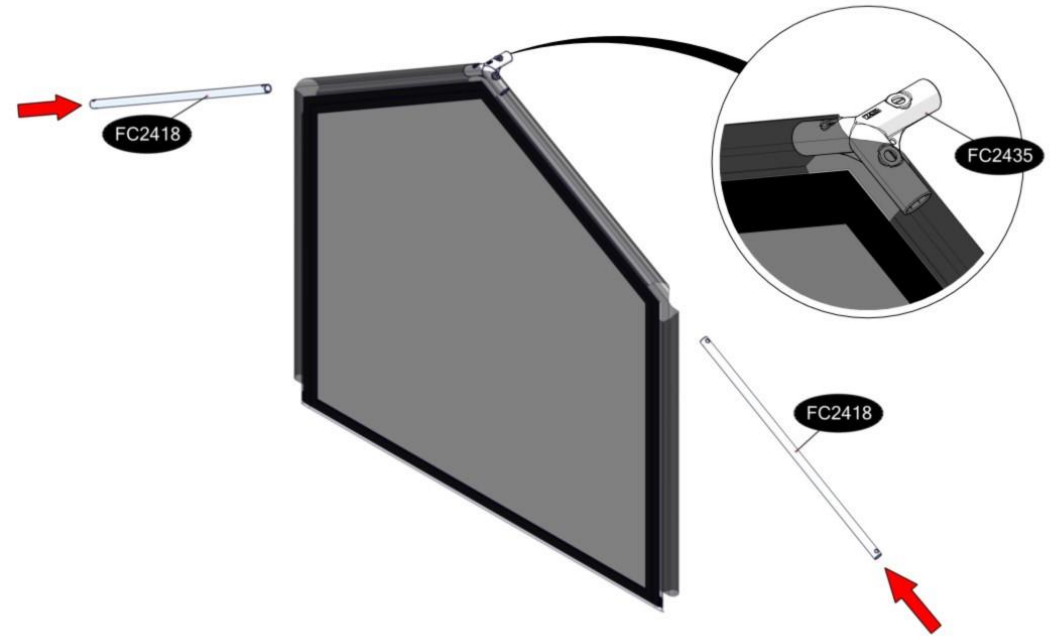

1 FC7511 Tunnel, gable, velcro, WOOD 120x120 cm

Manual FC5230/FC5231

2

3

4