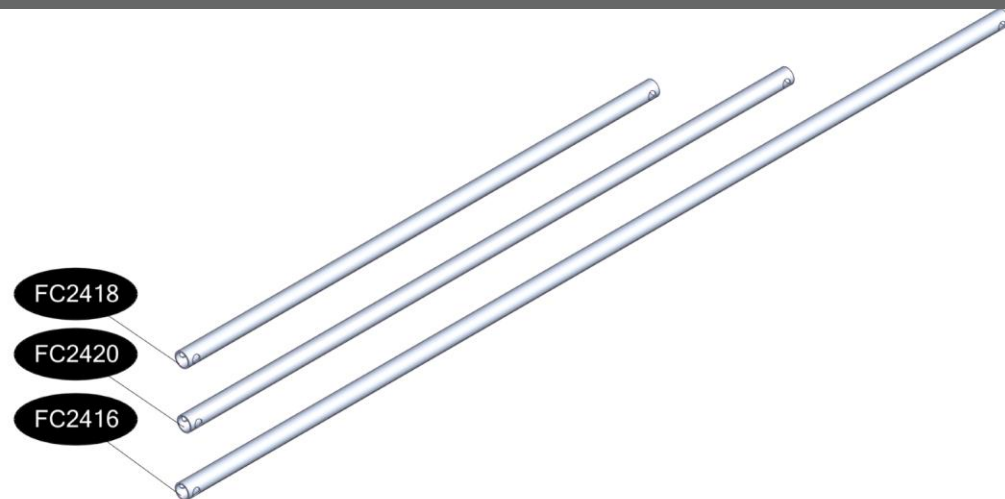

# FC7511 Tunnel, gable, velcro, WOOD 120x120 cm

- FC2418 4 pcs. Ø19 x 640 mm
- FC2420 4 pcs. Ø19 x 820 mm
- FC2416 3 pcs. Ø19 x 1116 mm
  
- FC2435 6 pcs.
- FC2437 4 pcs.
- FC2326 3 pcs.
- FC2191 4 pcs. 1128 mm WOOD
- FC2492 20 pcs. 3,5 x 16 mm torx 10
- FC2811 2 pcs.
- FC2831 1 pcs.

# 1 FC7511 Tunnel, gable, velcro, WOOD 120x120 cm

Manual FC5230/FC5231