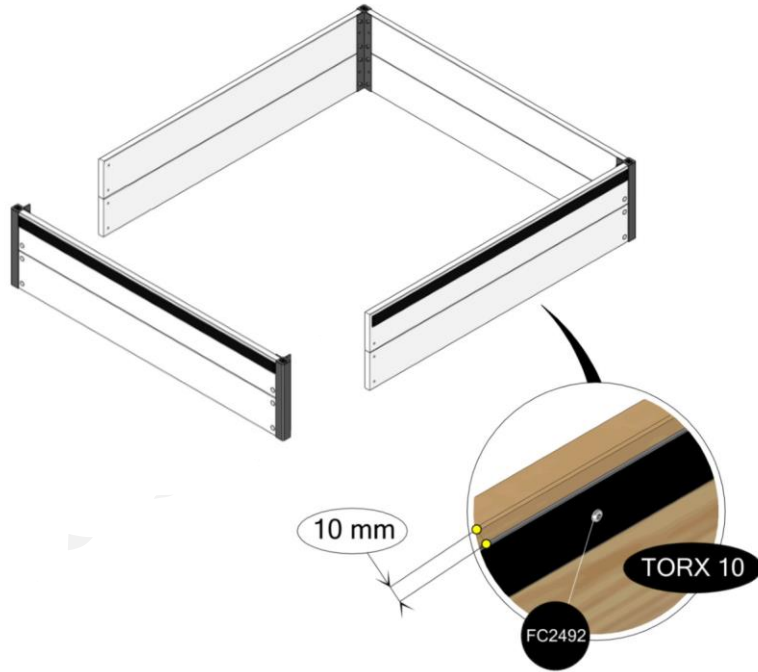

# FC7511 Tunnel, gable, velcro, WOOD 120x120 cm

- FC2418 4 pcs. Ø19 x 640 mm
- FC2420 4 pcs. Ø19 x 820 mm
- FC2416 3 pcs. Ø19 x 1116 mm
  
- FC2435 6 pcs.
- FC2437 4 pcs.
- FC2326 3 pcs.
- FC2191 4 pcs. 1128 mm WOOD
- FC2492 20 pcs. 3,5 x 16 mm torx 10
- FC2811 2 pcs.
- FC2831 1 pcs.

# 1 FC7511 Tunnel, gable, velcro, WOOD 120x120 cm

Manual FC5230/FC5231