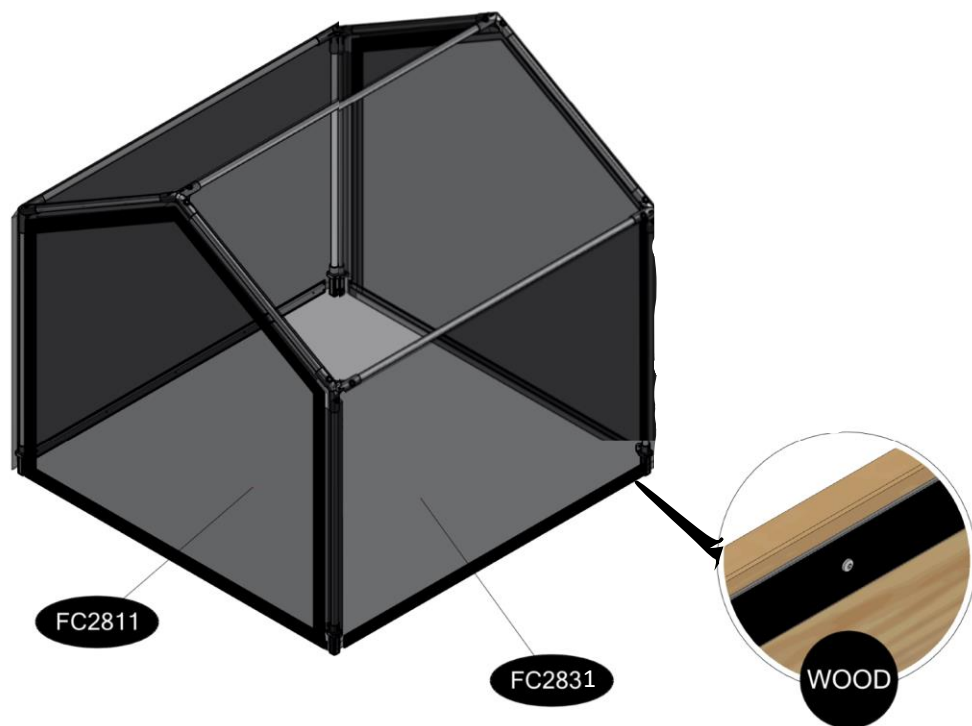

# FC7511 Tunnel, gable, velcro, WOOD 120x120 cm

- FC2418 4 pcs. Ø19 x 640 mm
- FC2420 4 pcs. Ø19 x 820 mm
- FC2416 3 pcs. Ø19 x 1116 mm
  
- FC2435 6 pcs.
- FC2437 4 pcs.
- FC2326 3 pcs.
- FC2191 4 pcs. 1128 mm WOOD
- FC2492 20 pcs. 3,5 x 16 mm torx 10
- FC2811 2 pcs.
- FC2831 1 pcs.

# 1 FC7511 Tunnel, gable, velcro, WOOD 120x120 cm

Manual FC5230/FC5231