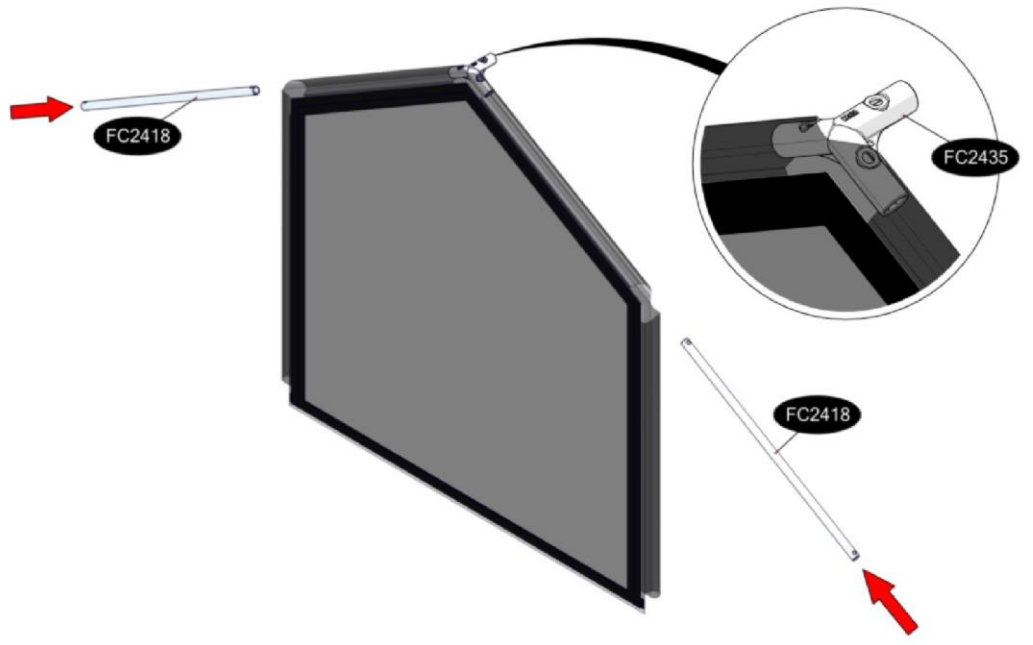

FC7501 Tunnel, gable, velcro, PVC 120x120 cm

- FC2418 4 pcs. Ø19 x 640 mm
- FC2420 4 pcs. Ø19 x 820 mm
- FC2416 3 pcs. Ø19 x 1116 mm

- FC2435 6 pcs.
- FC2437 4 pcs.
- FC2326 3 pcs.
- FC2177 4 pcs. 1128 mm PVC
- FC2811 2 pcs.
- FC2831 1 pcs.

FC2326

FC2177

www.growcamp.dk
info@growcamp.dk

1 FC7501 Tunnel, gable, velcro, PVC 120x120 cm

Manual FC6530/FC6535

2

3

4