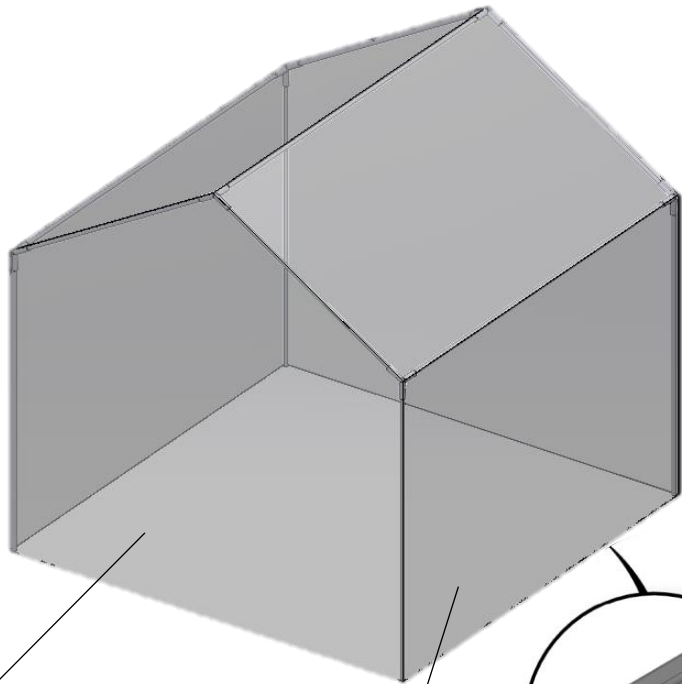

FC7501 Tunnel, gable, velcro, PVC 120x120 cm

- FC2418 4 pcs. Ø19 x 640 mm
- FC2420 4 pcs. Ø19 x 820 mm
- FC2416 3 pcs. Ø19 x 1116 mm

- FC2435 6 pcs.
- FC2437 4 pcs.
- FC2326 3 pcs.
- FC2177 4 pcs. 1128 mm PVC
- FC2811 2 pcs.
- FC2831 1 pcs.

FC2811

FC2831

PVC

FC2418

FC2420

FC2416

FC2435

FC2437

FC2326

FC2177

www.growcamp.dk
info@growcamp.dk

1 FC7501 Tunnel, gable, velcro, PVC 120x120 cm

Manual FC6530/FC6535

2

3

4