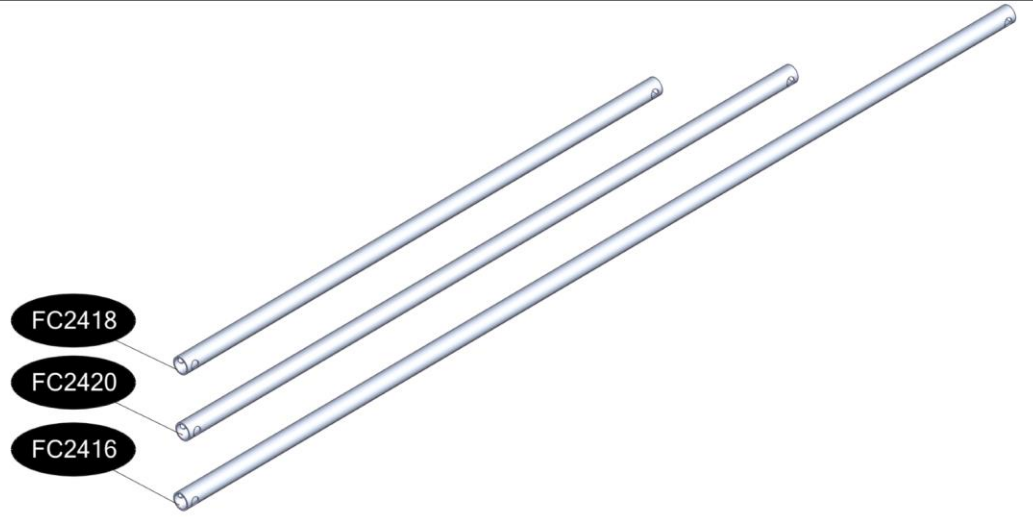

FC7501 Tunnel, gable, velcro, PVC 120x120 cm

- FC2418 4 pcs. Ø19 x 640 mm
- FC2420 4 pcs. Ø19 x 820 mm
- FC2416 3 pcs. Ø19 x 1116 mm

- FC2435 6 pcs.
- FC2437 4 pcs.
- FC2326 3 pcs.
- FC2177 4 pcs. 1128 mm PVC
- FC2811 2 pcs.
- FC2831 1 pcs.

FC2811

FC2831

PVC

FC2418

FC2420

FC2416

FC2435

FC2437

FC2326

FC2177

www.growcamp.dk
info@growcamp.dk

1 FC7501 Tunnel, gable, velcro, PVC 120x120 cm

Manual FC6530/FC6535

2

3

4