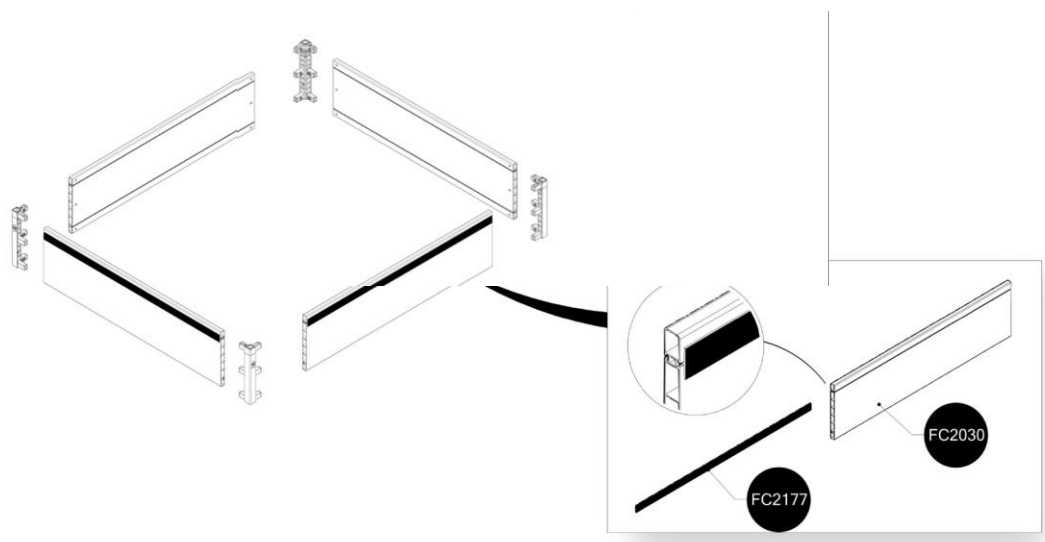

FC7501 Tunnel, gable, velcro, PVC 120x120 cm

- FC2418 4 pcs. Ø19 x 640 mm
- FC2420 4 pcs. Ø19 x 820 mm
- FC2416 3 pcs. Ø19 x 1116 mm

- FC2435 6 pcs.
- FC2437 4 pcs.
- FC2326 3 pcs.
- FC2177 4 pcs. 1128 mm PVC
- FC2811 2 pcs.
- FC2831 1 pcs.

FC2326

FC2177

www.growcamp.dk
info@growcamp.dk

1 FC7501 Tunnel, gable, velcro, PVC 120x120 cm

Manual FC6530/FC6535

2

3

4