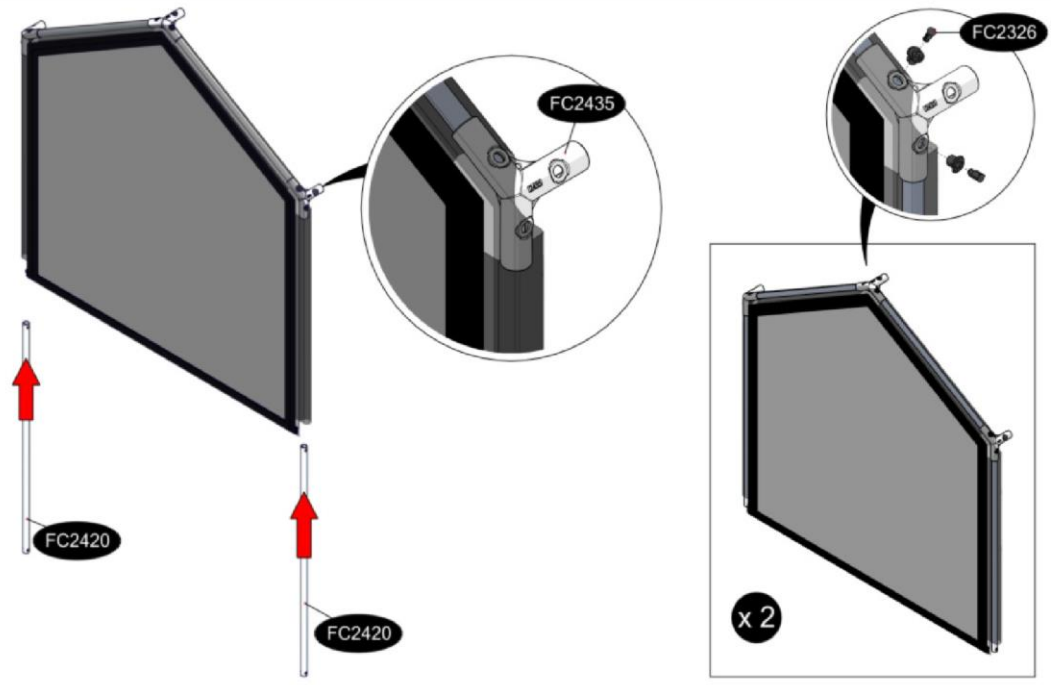

FC7501 Tunnel, gable, velcro, PVC 120x120 cm

- FC2418 4 pcs. Ø19 x 640 mm
- FC2420 4 pcs. Ø19 x 820 mm
- FC2416 3 pcs. Ø19 x 1116 mm

- FC2435 6 pcs.
- FC2437 4 pcs.
- FC2326 3 pcs.
- FC2177 4 pcs. 1128 mm PVC
- FC2811 2 pcs.
- FC2831 1 pcs.

FC2326

FC2177

www.growcamp.dk
info@growcamp.dk

1 FC7501 Tunnel, gable, velcro, PVC 120x120 cm

Manual FC6530/FC6535

2

3

4