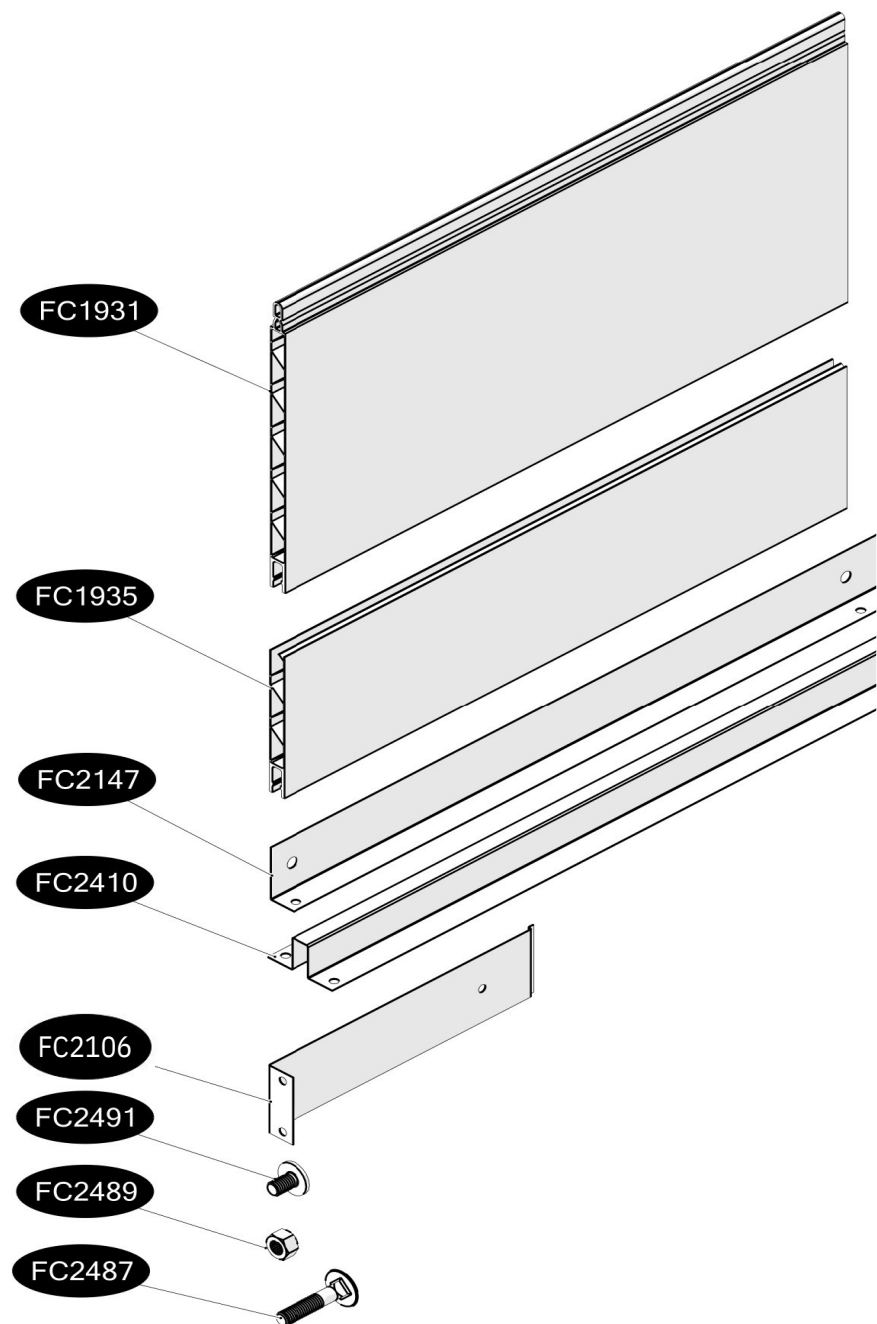

Part of FC6900- Bottom raised bed/50 120x120 cm - 25 cm soil

- FC1931 8 pcs. 560 x 250 mm
- FC1935 2 pcs. 560 x 137 mm
- FC2147 2 pcs.
- FC2410 1 pcs.
- FC2106 6 pcs.
- FC2491 8 pcs. M6 x10 FC2489 14
- pcs. M6
- FC2487 6 pcs. M6 x 30

www.growcamp.dk
info@growcamp.dk

1 FC6695 Bottom raised bed/50 120x120 cm BASIC

FC6850 GrowWater 120x120 cm BASIC

- FC2278 1 pcs.
- FC2274 1 pcs.
- FC2275 1 pcs.
- FC2276 1 pcs.
- FC2270 15 pcs.
- FC2271 16 pcs.
- FC1959 1 pcs.
- FC1962 1 pcs.
- FC2283 1 pcs.