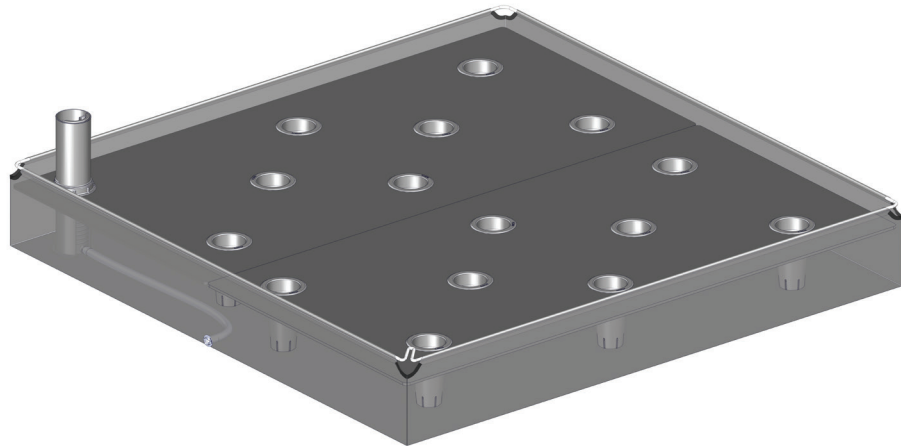

Part of FC6900- Bottom raised bed/50 120x120 cm - 25 cm soil

- FC1931 8 pcs. 560 x 250 mm
- FC1935 2 pcs. 560 x 137 mm
- FC2147 2 pcs.
- FC2410 1 pcs.
- FC2106 6 pcs.
- FC2491 8 pcs. M6 x10 FC2489 14
- pcs. M6
- FC2487 6 pcs. M6 x 30

www.growcamp.dk
info@growcamp.dk

1 FC6695 Bottom raised bed/50 120x120 cm BASIC

FC6850 GrowWater 120x120 cm BASIC

- FC2278 1 pcs.
- FC2274 1 pcs.
- FC2275 1 pcs.
- FC2276 1 pcs.
- FC2270 15 pcs.
- FC2271 16 pcs.
- FC1959 1 pcs.
- FC1962 1 pcs.
- FC2283 1 pcs.

www.growcamp.dk
info@growcamp.dk

1 FC6850 GrowWater 120x120 cm BASIC

2

3

4

5

6

7