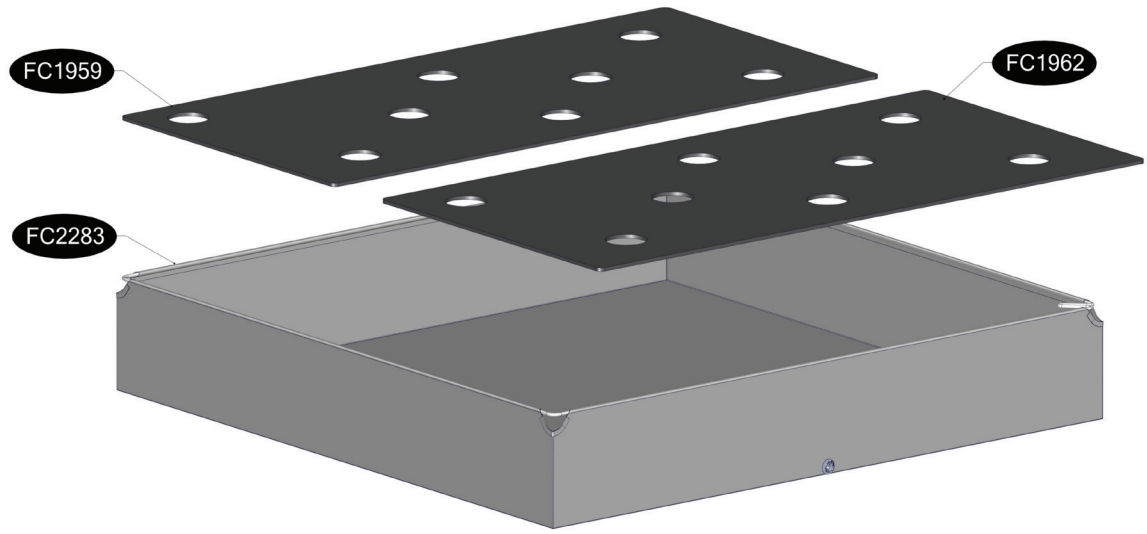

Part of FC6900- Bottom raised bed/50 120x120 cm - 25 cm soil

- FC1931 8 pcs. 560 x 250 mm
- FC1935 2 pcs. 560 x 137 mm
- FC2147 2 pcs.
- FC2410 1 pcs.
- FC2106 6 pcs.
- FC2491 8 pcs. M6 x10 FC2489 14
- pcs. M6
- FC2487 6 pcs. M6 x 30

www.growcamp.dk
info@growcamp.dk

1 FC6695 Bottom raised bed/50 120x120 cm BASIC

FC6850 GrowWater 120x120 cm BASIC

- FC2278 1 pcs.
- FC2274 1 pcs.
- FC2275 1 pcs.
- FC2276 1 pcs.
- FC2270 15 pcs.
- FC2271 16 pcs.
- FC1959 1 pcs.
- FC1962 1 pcs.
- FC2283 1 pcs.

www.growcamp.dk
info@growcamp.dk

1 FC6850 GrowWater 120x120 cm BASIC

2

3

4

5

6

7