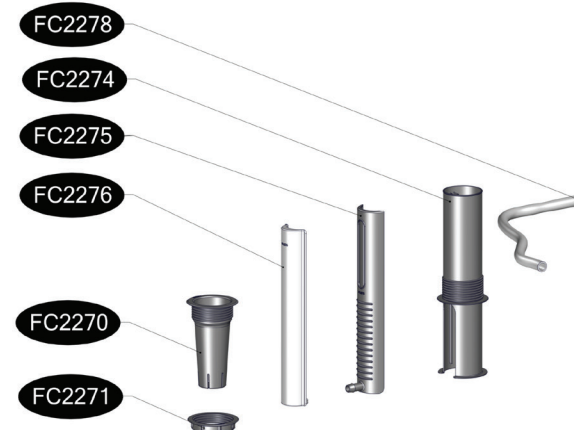

Part of FC6900- Bottom raised bed/50 120x120 cm - 25 cm soil

- FC1931 8 pcs. 560 x 250 mm
- FC1935 2 pcs. 560 x 137 mm
- FC2147 2 pcs.
- FC2410 1 pcs.
- FC2106 6 pcs.
- FC2491 8 pcs. M6 x10 FC2489 14
- pcs. M6
- FC2487 6 pcs. M6 x 30

www.growcamp.dk
info@growcamp.dk

1 FC6695 Bottom raised bed/50 120x120 cm BASIC

FC6850 GrowWater 120x120 cm BASIC

- FC2278 1 pcs.
- FC2274 1 pcs.
- FC2275 1 pcs.
- FC2276 1 pcs.
- FC2270 15 pcs.
- FC2271 16 pcs.
- FC1959 1 pcs.
- FC1962 1 pcs.
- FC2283 1 pcs.