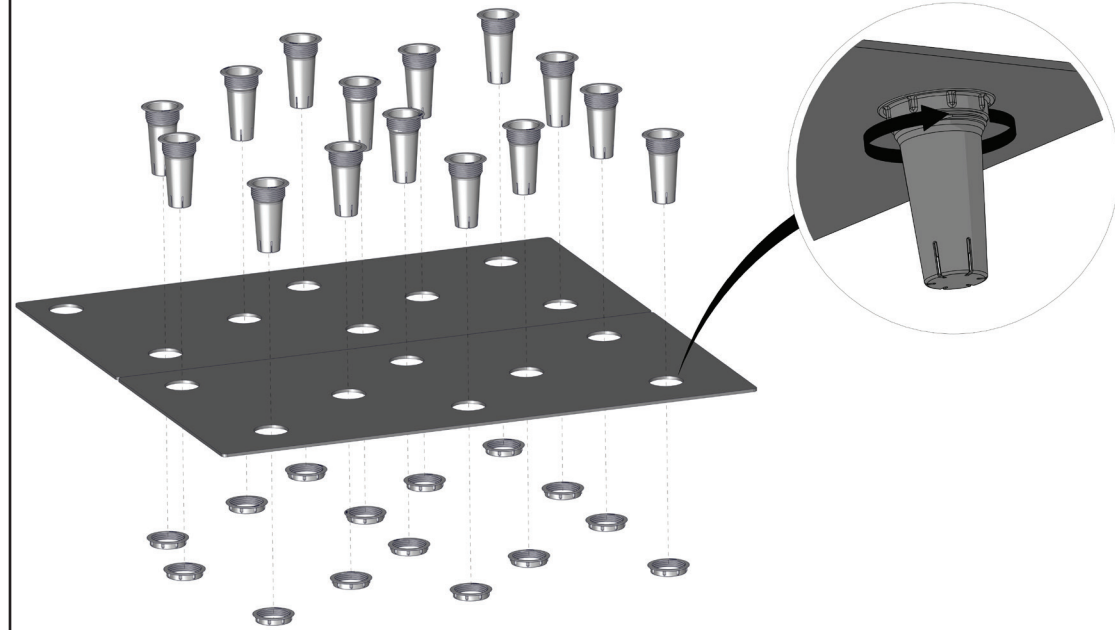

1 FC6850 GrowWater 120x120 cm BASIC

2