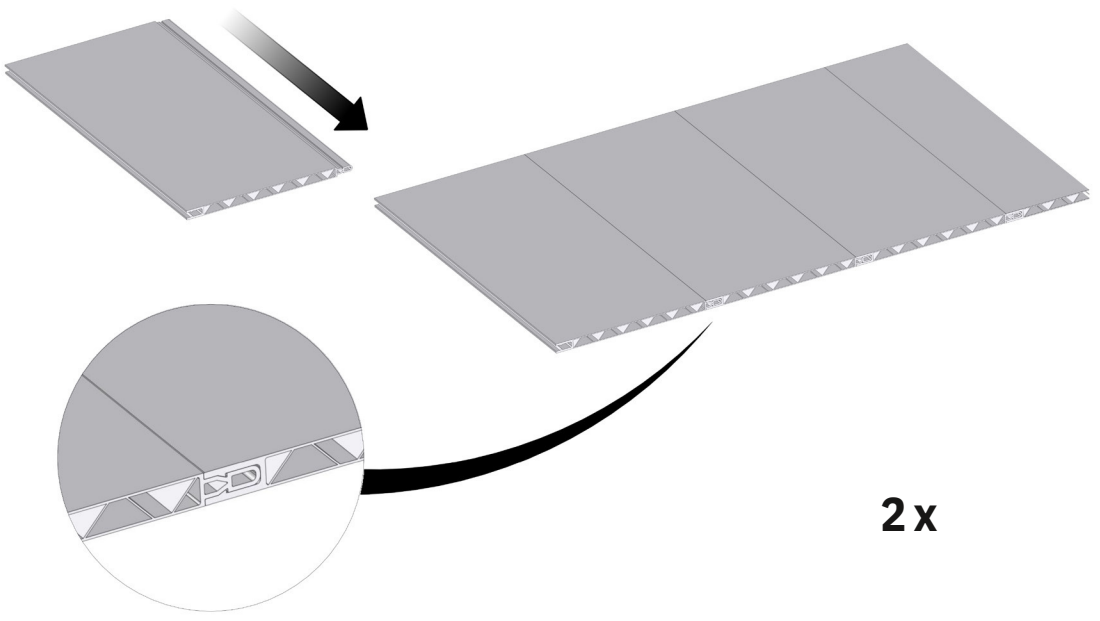

Part of FC6900- Bottom raised bed/50 120x120 cm - 25 cm soil

- FC1931 8 pcs. 560 x 250 mm
- FC1935 2 pcs. 560 x 137 mm
- FC2147 2 pcs.
- FC2410 1 pcs.
- FC2106 6 pcs.
- FC2491 8 pcs. M6 x10 FC2489 14
- pcs. M6
- FC2487 6 pcs. M6 x 30

www.growcamp.dk
info@growcamp.dk

1 FC6695 Bottom raised bed/50 120x120 cm BASIC

FC6850 GrowWater 120x120 cm BASIC

- FC2278 1 pcs.
- FC2274 1 pcs.
- FC2275 1 pcs.
- FC2276 1 pcs.
- FC2270 15 pcs.
- FC2271 16 pcs.
- FC1959 1 pcs.
- FC1962 1 pcs.
- FC2283 1 pcs.