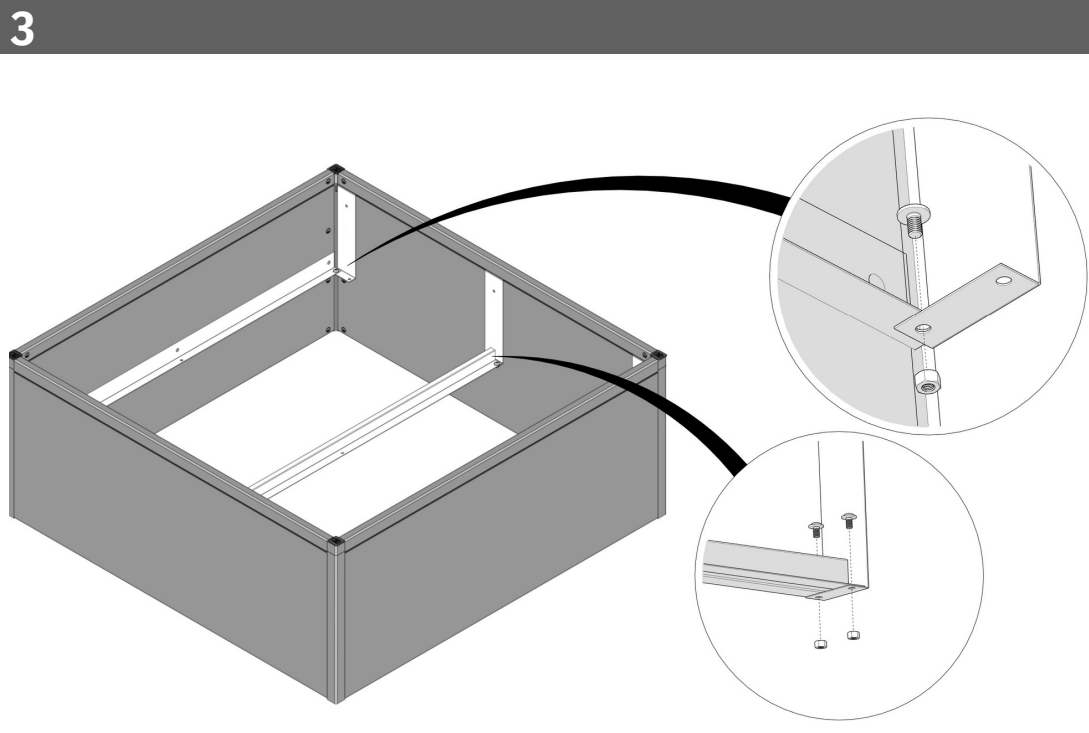

Part of FC6900- Bottom raised bed/50 120x120 cm - 25 cm soil

- FC1931 8 pcs. 560 x 250 mm
- FC1935 2 pcs. 560 x 137 mm
- FC2147 2 pcs.
- FC2410 1 pcs.
- FC2106 6 pcs.
- FC2491 8 pcs. M6 x10 FC2489 14
- pcs. M6
- FC2487 6 pcs. M6 x 30

www.growcamp.dk
info@growcamp.dk

1 FC6695 Bottom raised bed/50 120x120 cm BASIC

FC6850 GrowWater 120x120 cm BASIC

- FC2278 1 pcs.
- FC2274 1 pcs.
- FC2275 1 pcs.
- FC2276 1 pcs.
- FC2270 15 pcs.
- FC2271 16 pcs.
- FC1959 1 pcs.
- FC1962 1 pcs.
- FC2283 1 pcs.