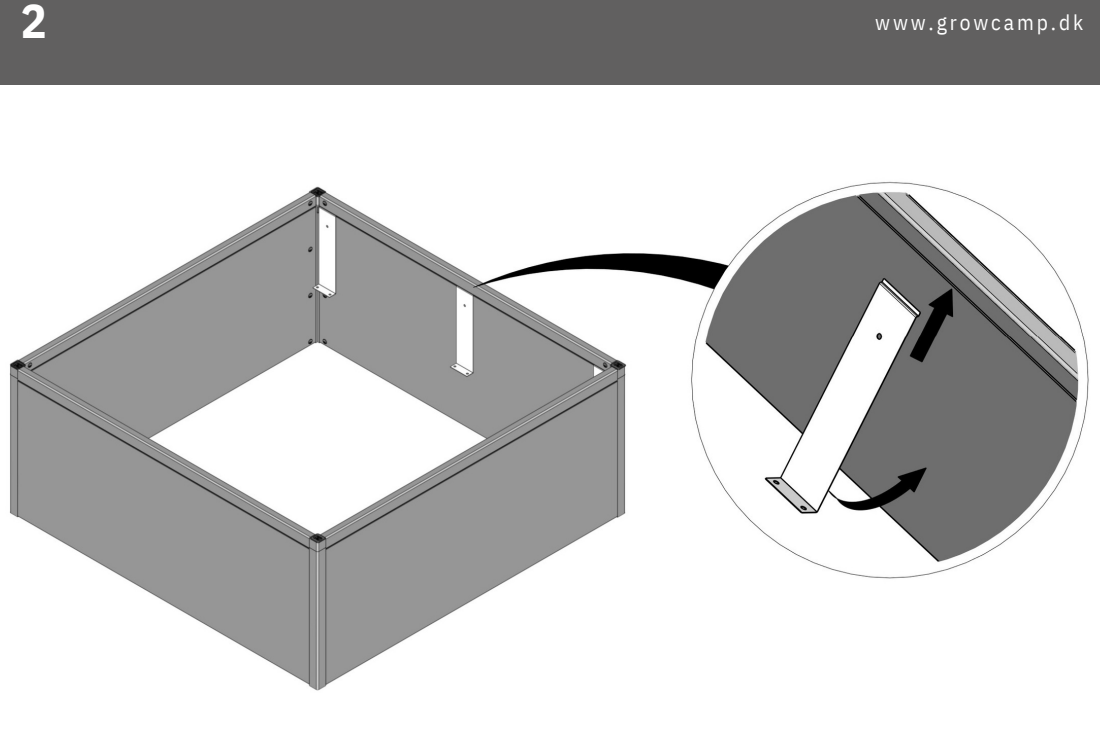

Part of FC6900- Bottom raised bed/50 120x120 cm - 25 cm soil

- FC1931 8 pcs. 560 x 250 mm
- FC1935 2 pcs. 560 x 137 mm
- FC2147 2 pcs.
- FC2410 1 pcs.
- FC2106 6 pcs.
- FC2491 8 pcs. M6 x10 FC2489 14
- pcs. M6
- FC2487 6 pcs. M6 x 30

www.growcamp.dk
info@growcamp.dk

1 FC6695 Bottom raised bed/50 120x120 cm BASIC

FC6850 GrowWater 120x120 cm BASIC

- FC2278 1 pcs.
- FC2274 1 pcs.
- FC2275 1 pcs.
- FC2276 1 pcs.
- FC2270 15 pcs.
- FC2271 16 pcs.
- FC1959 1 pcs.
- FC1962 1 pcs.
- FC2283 1 pcs.