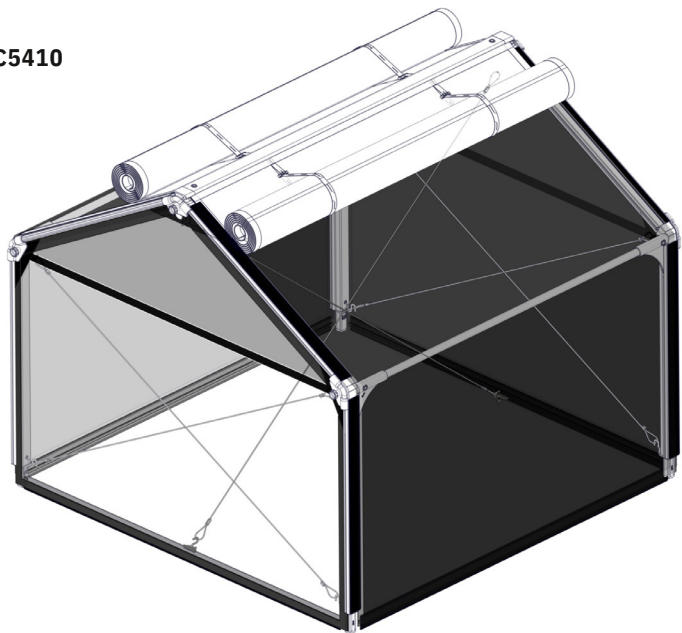

1

FC5411 Top section for PVC EXTENSION 120x120

BASIC manual FC5410