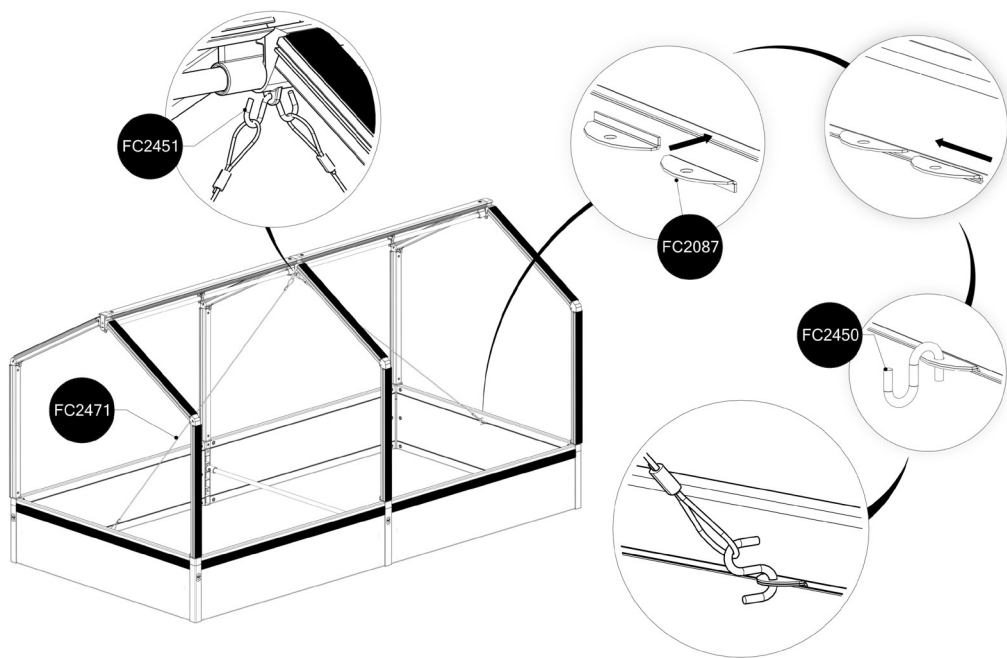

## EXTENSION

3

4

At temperatures more than 30 °C/ 90 °F the plastic sides must be opened when the GrowCamp is mounted.