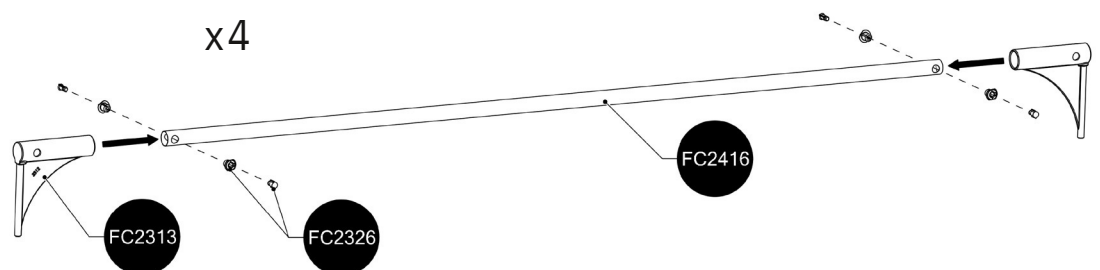

## EXTENSION

3

4

At temperatures more than 30 °C/ 90 °F the plastic sides must be opened when the GrowCamp is mounted.