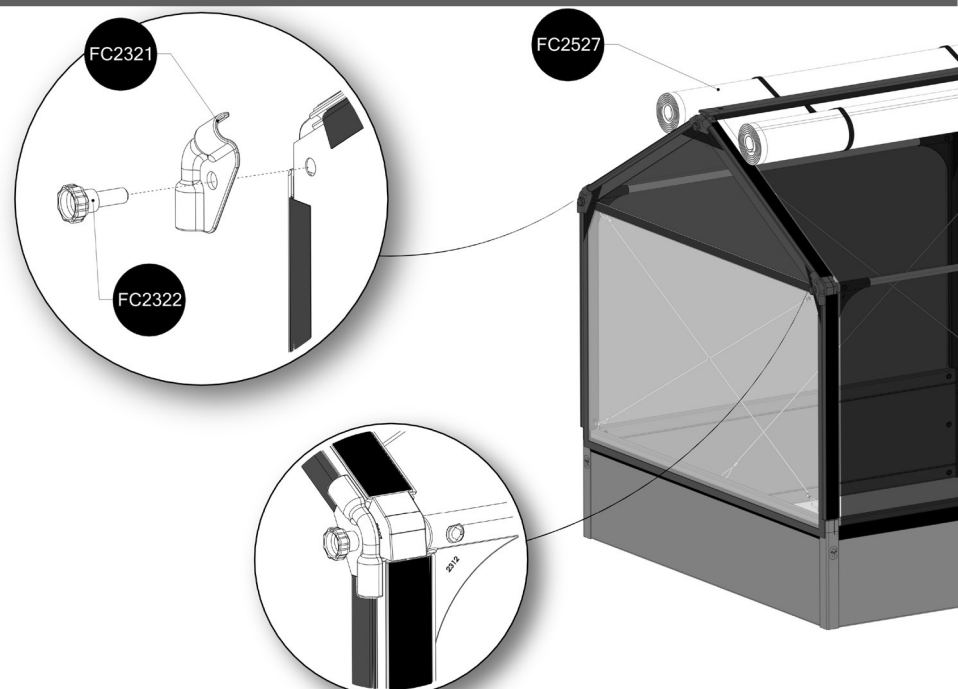

## EXTENSION

3

4

At temperatures more than 30 °C/ 90 °F the plastic sides must be opened when the GrowCamp is mounted.