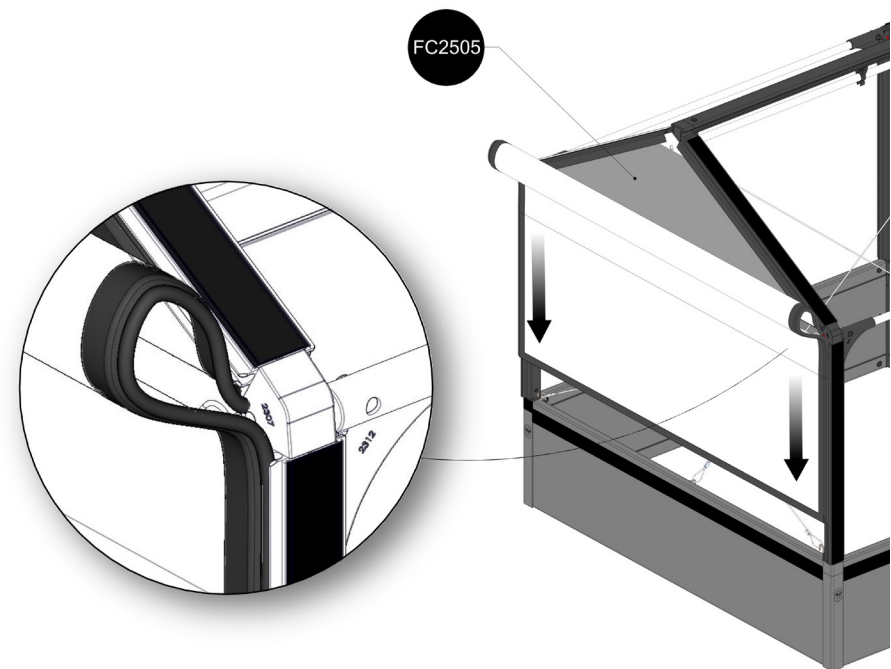

## EXTENSION

3

4

At temperatures more than 30 °C/ 90 °F the plastic sides must be opened when the GrowCamp is mounted.