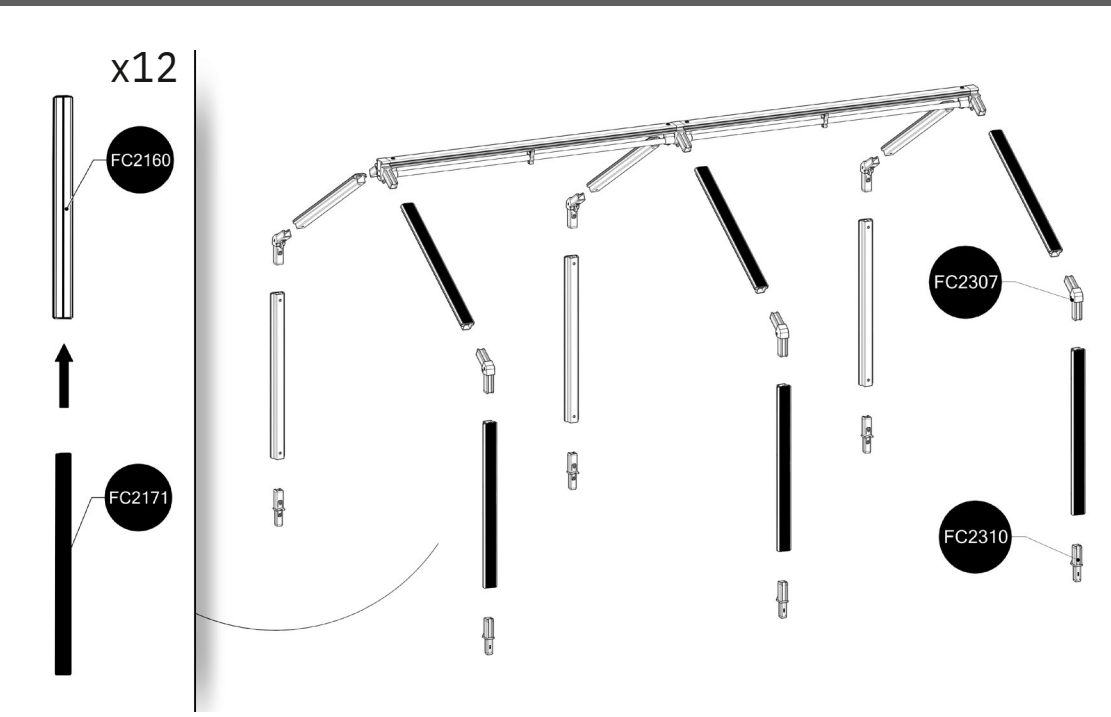

## BASIC manual FC5410

2

## EXTENSION

3

4

At temperatures more than 30 °C/ 90 °F the plastic sides must be opened when the GrowCamp is mounted.