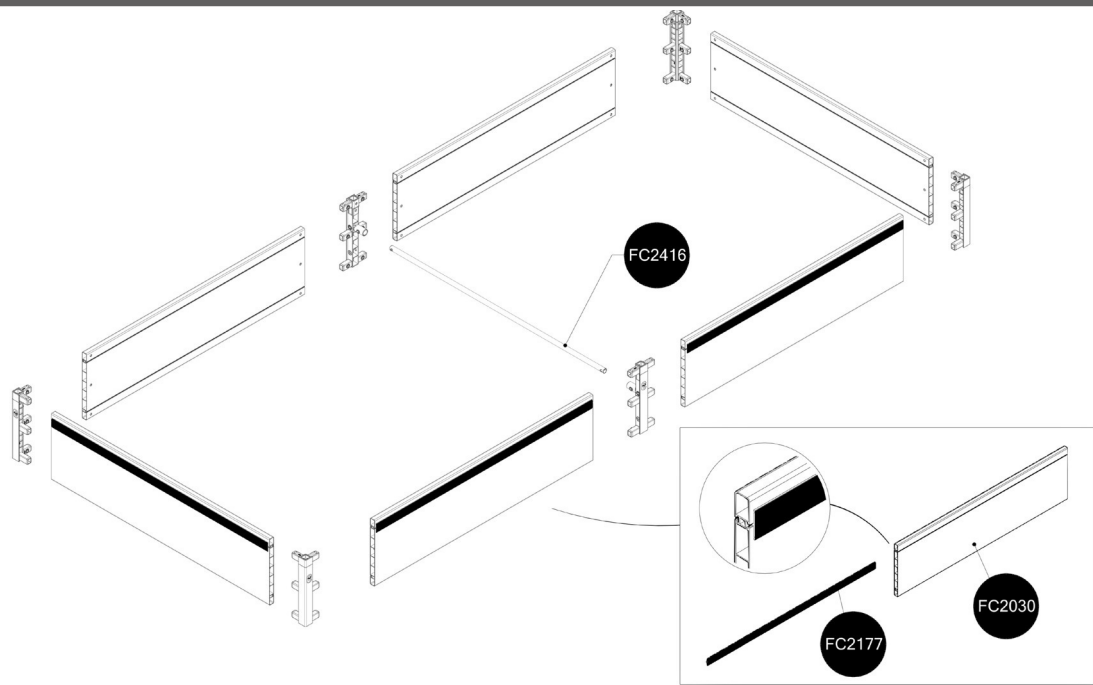

# FC5411 Top section for PVC EXTENSION 120x120

- FC2160 4 pcs. 621 mm
- FC2111 1 pcs. 1140 mm
- FC2171 4 pcs. 619 mm
- FC2177 2 pcs. 1128 mm
- FC2292 1 pcs.
- FC2416 3 pcs. 1116 mm
- FC2307 2 pcs.
- FC2310 2 pcs.
- FC2313 4 pcs.
- FC2326 2 pcs.
- FC2341 2 pcs.
- FC2343 1 pcs.
- FC2460 2 pcs. 1214 mm
- FC2450 4 pcs.
- FC2451 1 pcs.

# FC5411 Top section for PVC EXTENSION 120x120

## BASIC manual FC5410

2

## EXTENSION

3

4

At temperatures more than 30 °C/ 90 °F the plastic sides must be opened when the GrowCamp is mounted.