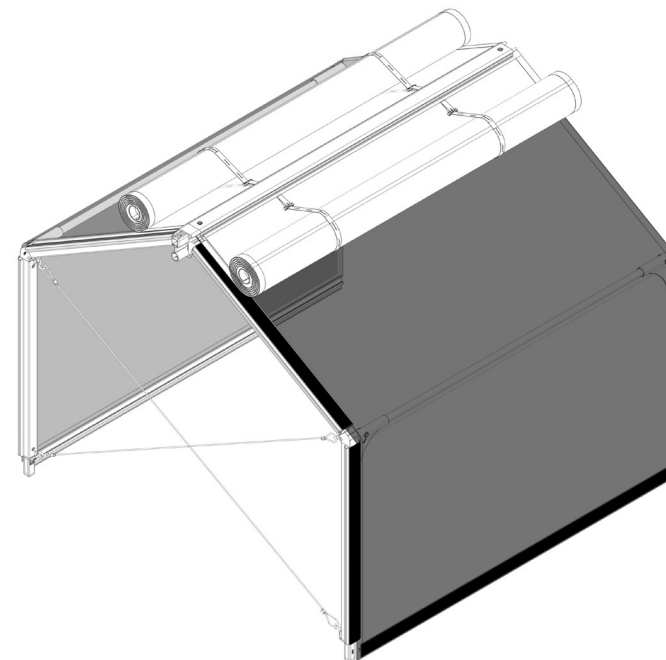

1

FC5411 Top section for PVC EXTENSION 120x120

BASIC manual FC5410

2

EXTENSION

3

4