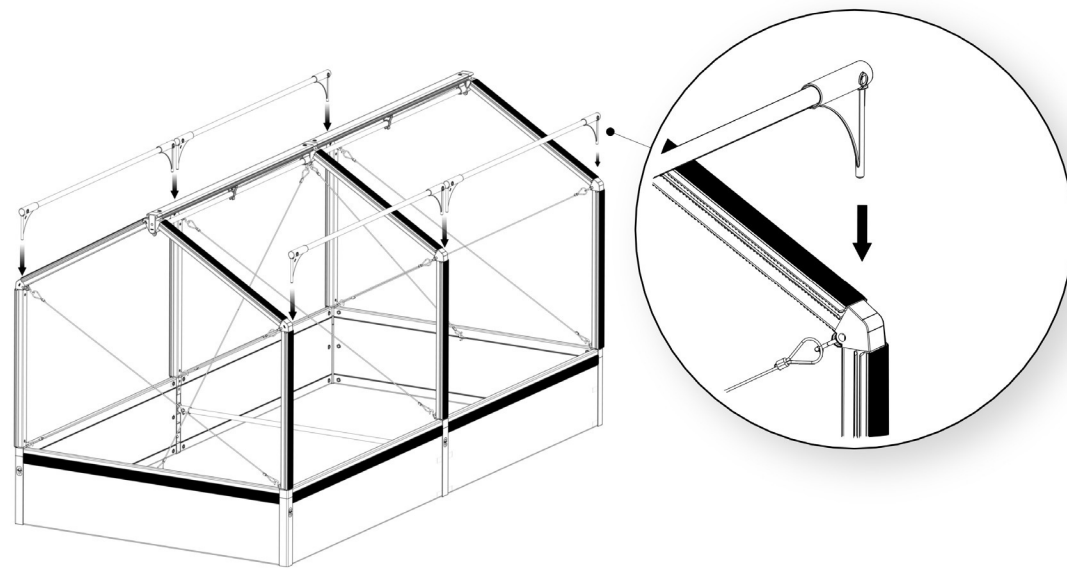

## EXTENSION

3

4

At temperatures more than 30 °C/ 90 °F the plastic sides must be opened when the GrowCamp is mounted.