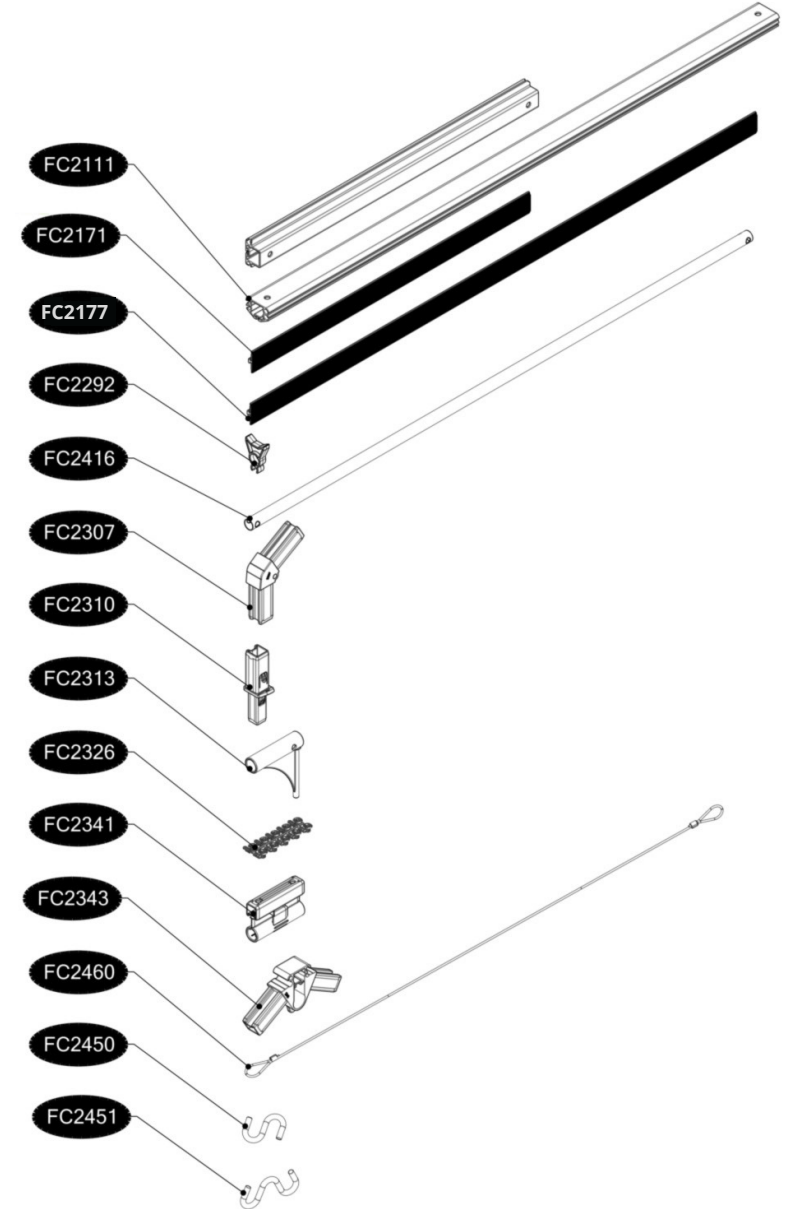

# FC5411 Top section for PVC EXTENSION 120x120

- FC2160 4 pcs. 621 mm
- FC2111 1 pcs. 1140 mm
- FC2171 4 pcs. 619 mm
- FC2177 2 pcs. 1128 mm
- FC2292 1 pcs.
- FC2416 3 pcs. 1116 mm
- FC2307 2 pcs.
- FC2310 2 pcs.
- FC2313 4 pcs.
- FC2326 2 pcs.
- FC2341 2 pcs.
- FC2343 1 pcs.
- FC2460 2 pcs. 1214 mm
- FC2450 4 pcs.
- FC2451 1 pcs.

- FC2527 2 pcs.
- FC2557 2 pcs.

1

# FC5411 Top section for PVC EXTENSION 120x120

## EXTENSION

3

4

At temperatures more than 30 °C/ 90 °F the plastic sides must be opened when the GrowCamp is mounted.