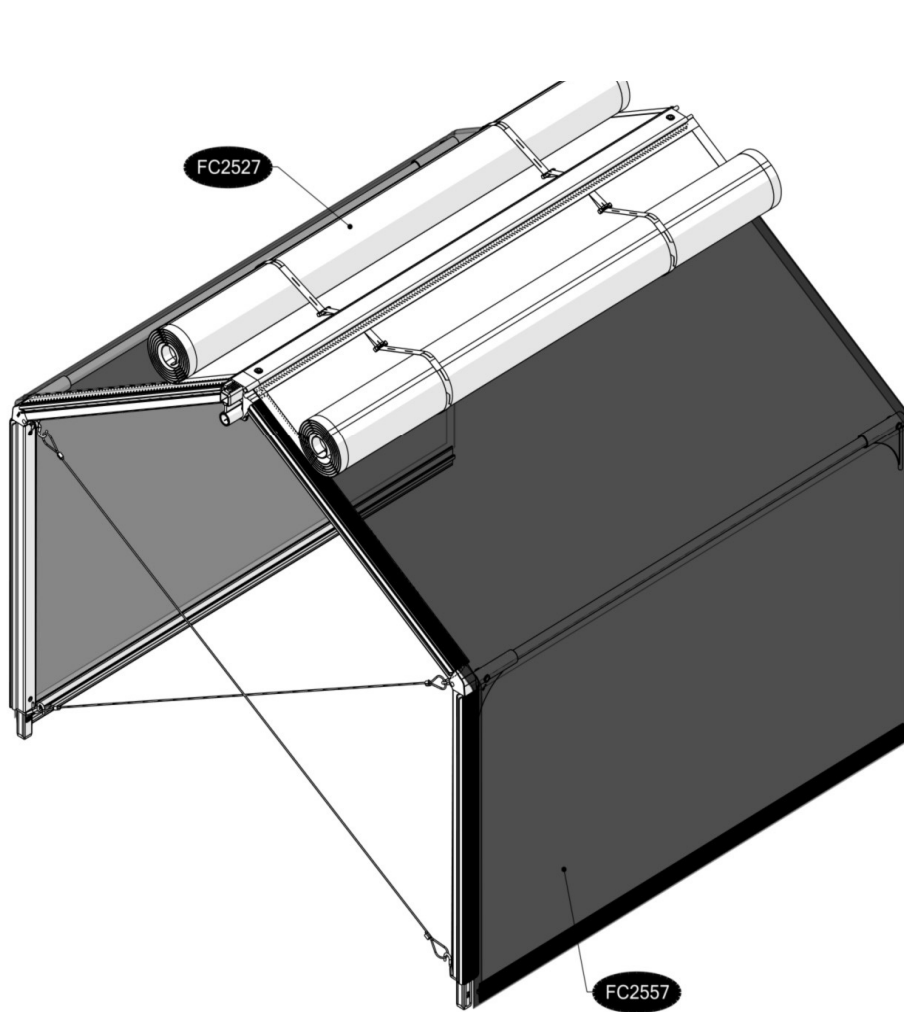

# FC5411 Top section for PVC EXTENSION 120x120

- FC2160 4 pcs. 621 mm
- FC2111 1 pcs. 1140 mm
- FC2171 4 pcs. 619 mm
- FC2177 2 pcs. 1128 mm
- FC2292 1 pcs.
- FC2416 3 pcs. 1116 mm
- FC2307 2 pcs.
- FC2310 2 pcs.
- FC2313 4 pcs.
- FC2326 2 pcs.
- FC2341 2 pcs.
- FC2343 1 pcs.
- FC2460 2 pcs. 1214 mm
- FC2450 4 pcs.
- FC2451 1 pcs.

- FC2527 2 pcs.
- FC2557 2 pcs.

1

# FC5411 Top section for PVC EXTENSION 120x120