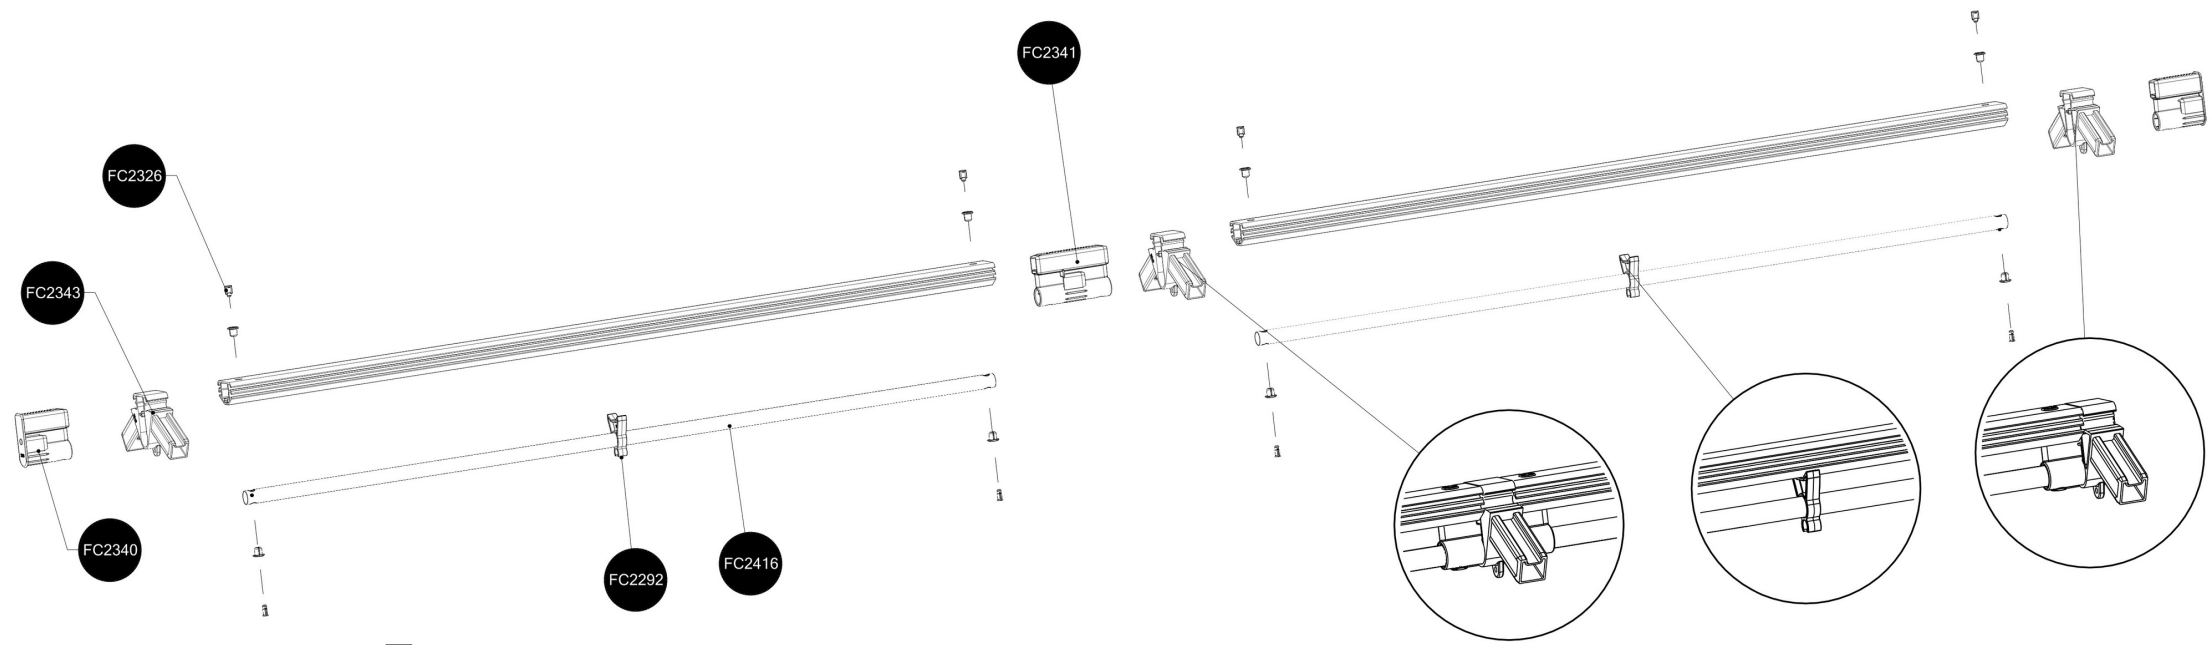

## EXTENSION

3

4

At temperatures more than 30 °C/ 90 °F the plastic sides must be opened when the GrowCamp is mounted.