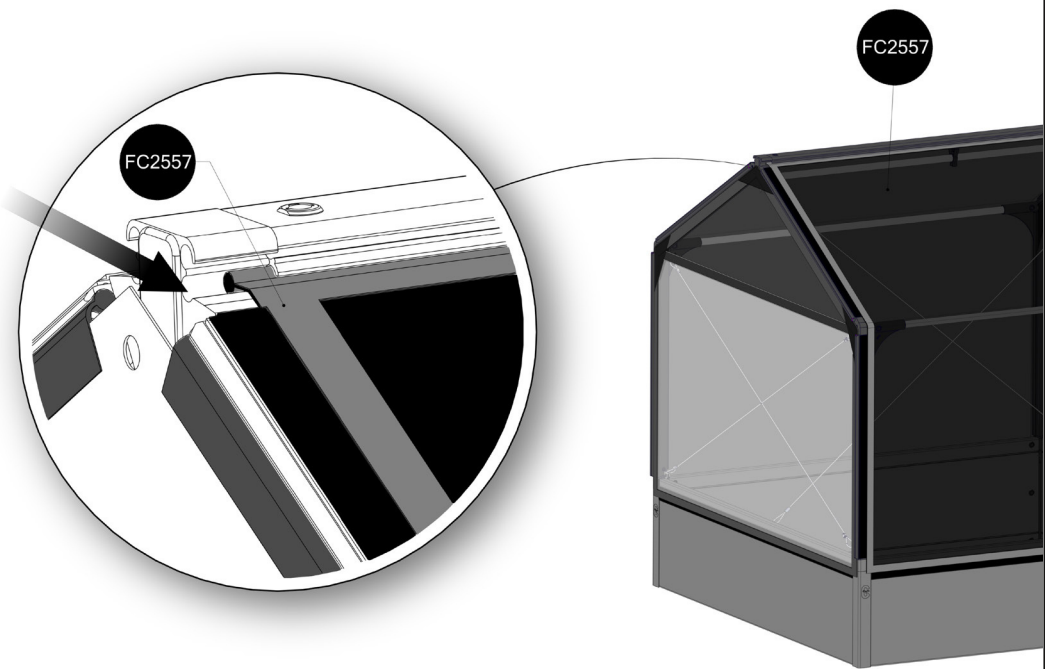

## EXTENSION

3

4

At temperatures more than 30 °C/ 90 °F the plastic sides must be opened when the GrowCamp is mounted.