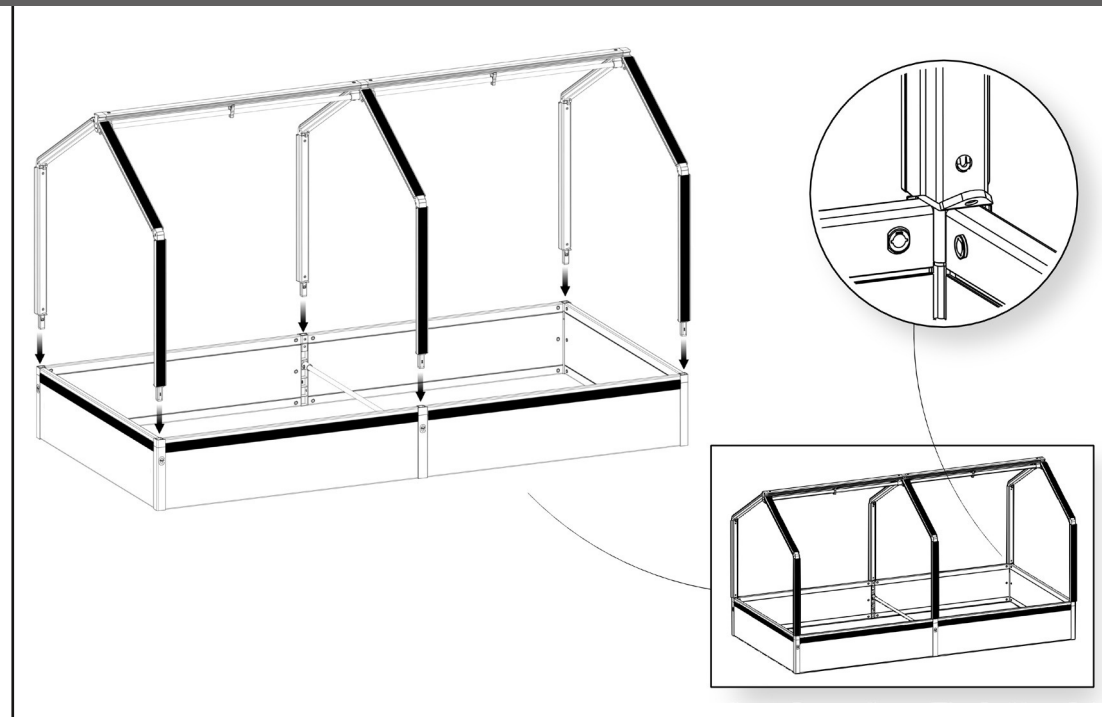

## EXTENSION

3

4

At temperatures more than 30 °C/ 90 °F the plastic sides must be opened when the GrowCamp is mounted.