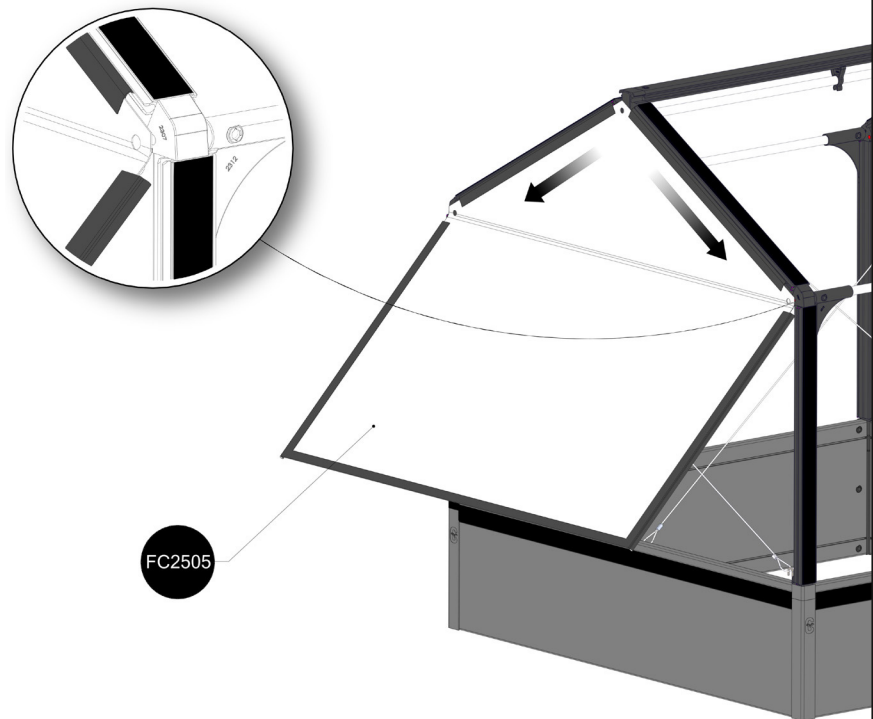

## EXTENSION

3

4

At temperatures more than 30 °C/ 90 °F the plastic sides must be opened when the GrowCamp is mounted.