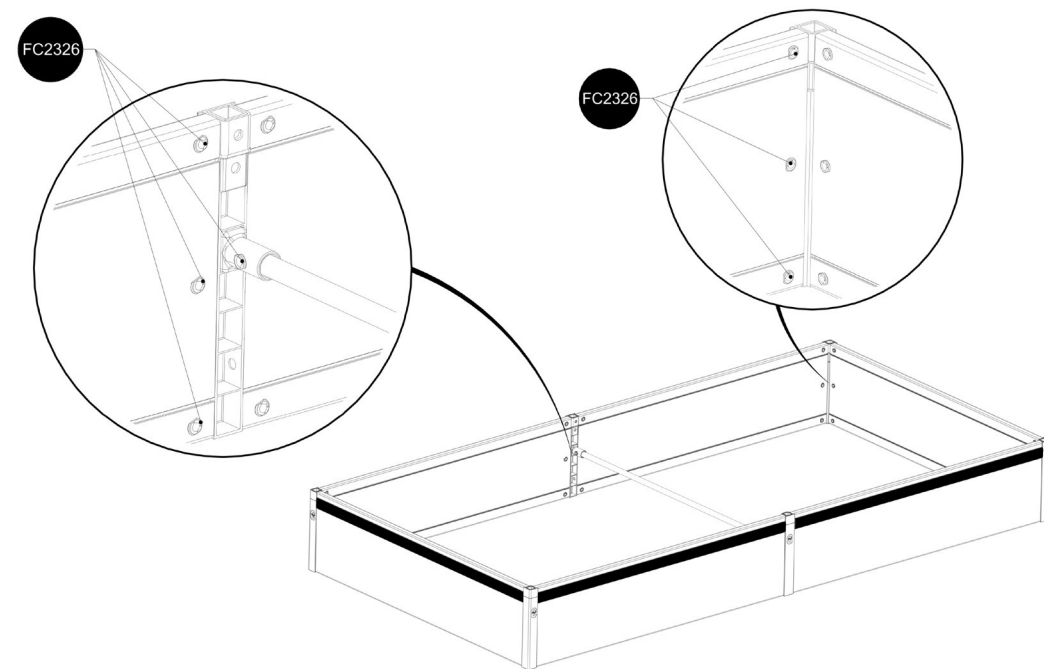

## BASIC manual FC5410

2

## EXTENSION

3

4

At temperatures more than 30 °C/ 90 °F the plastic sides must be opened when the GrowCamp is mounted.