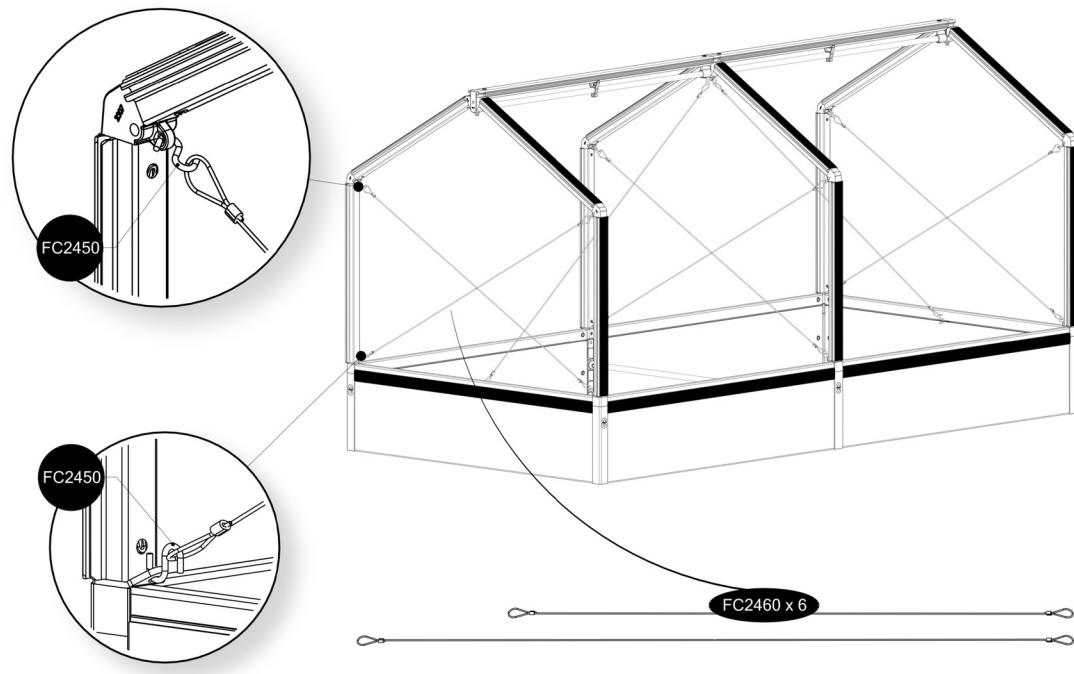

## EXTENSION

3

4

At temperatures more than 30 °C/ 90 °F the plastic sides must be opened when the GrowCamp is mounted.