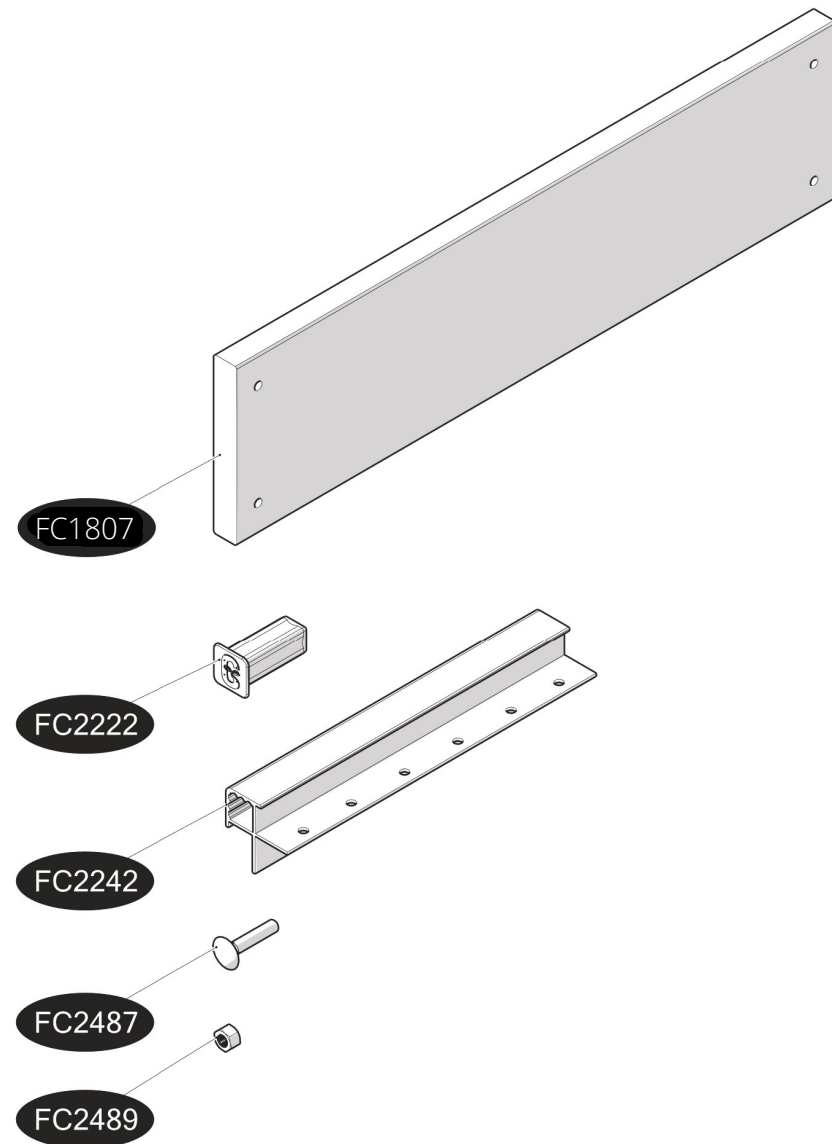

FC5238 Raised bed WOOD /30 44x44 cm

- FC1807 8 pcs. 145 x 22 x 381 mm
- FC2222 4 pcs.
- FC2242 4 pcs. 290 mm
- FC2487 32 pcs. M6 x 30
- FC2489 32 pcs. M6

www.growcamp.dk
info@growcamp.dk