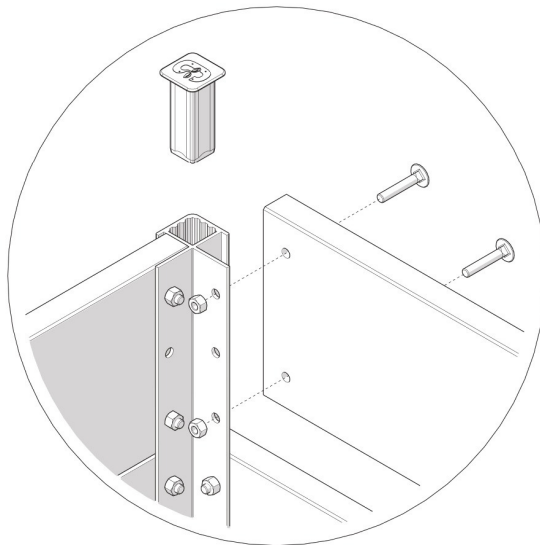

FC5238 Raised bed WOOD /30 44x44 cm

- FC1807 8 pcs. 145 x 22 x 381 mm
- FC2222 4 pcs.
- FC2242 4 pcs. 290 mm
- FC2487 32 pcs. M6 x 30
- FC2489 32 pcs. M6

www.growcamp.dk
info@growcamp.dk