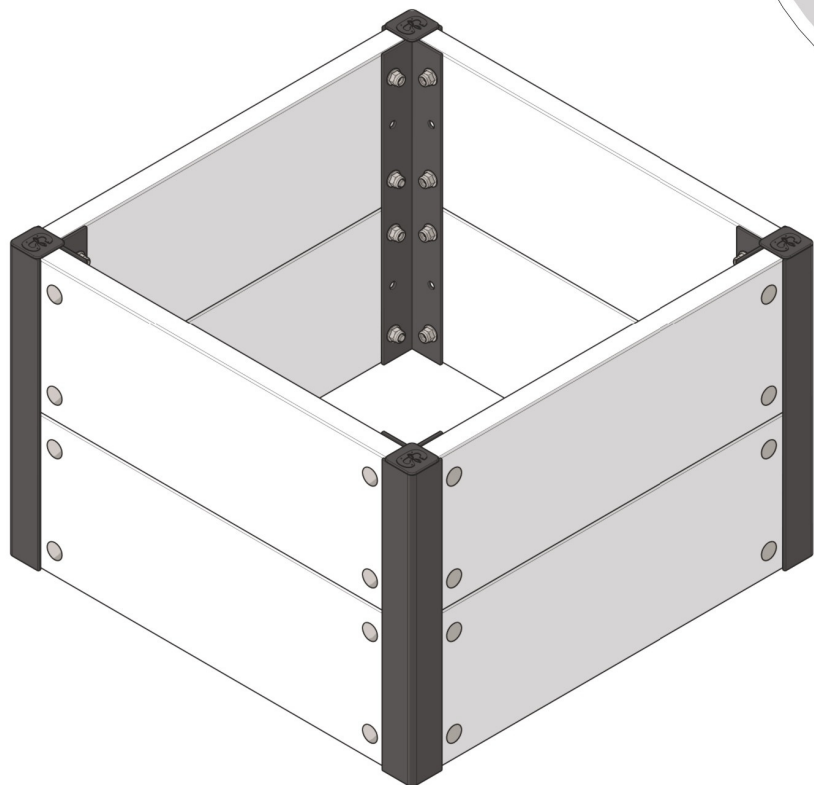

FC5238 Raised bed WOOD /30 44x44 cm

- FC1807 8 pcs. 145 x 22 x 381 mm
- FC2222 4 pcs.
- FC2242 4 pcs. 290 mm
- FC2487 32 pcs. M6 x 30
- FC2489 32 pcs. M6

www.growcamp.dk
info@growcamp.dk