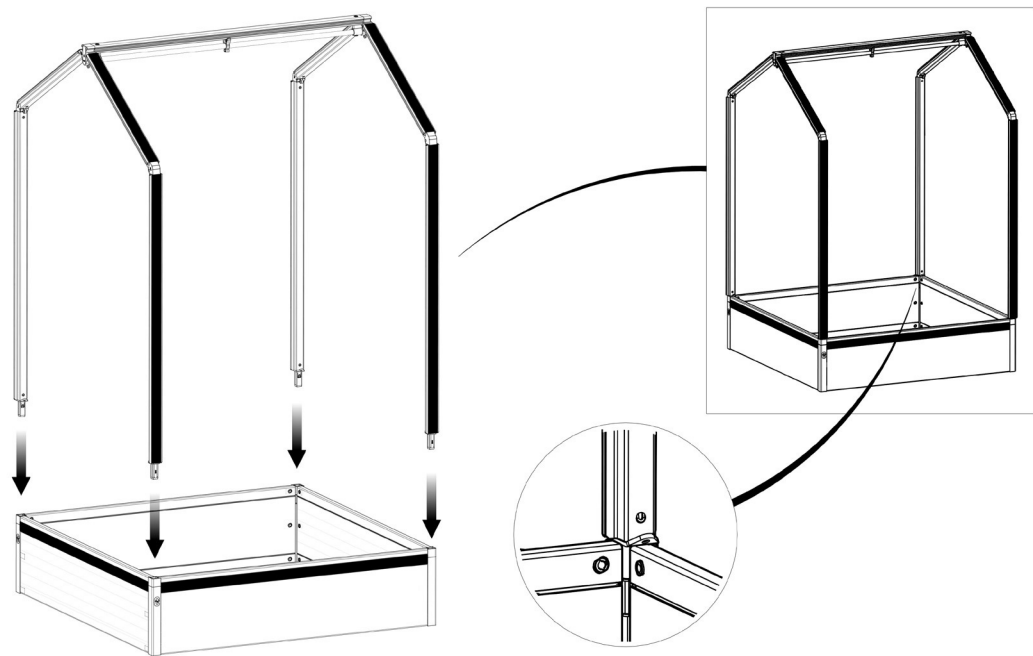

FC3090 GrowCamp/30 TALL AIR 120x120 cm BASIC

www.growcamp.dk
info@growcamp.dk

1 FC3090 GrowCamp/30 TALL AIR 120x120 cm

2

3

4

5

6

7

8

At temperatures more than 30 °C/ 90 °F the plastic sides must be opened when the GrowCamp is mounted.