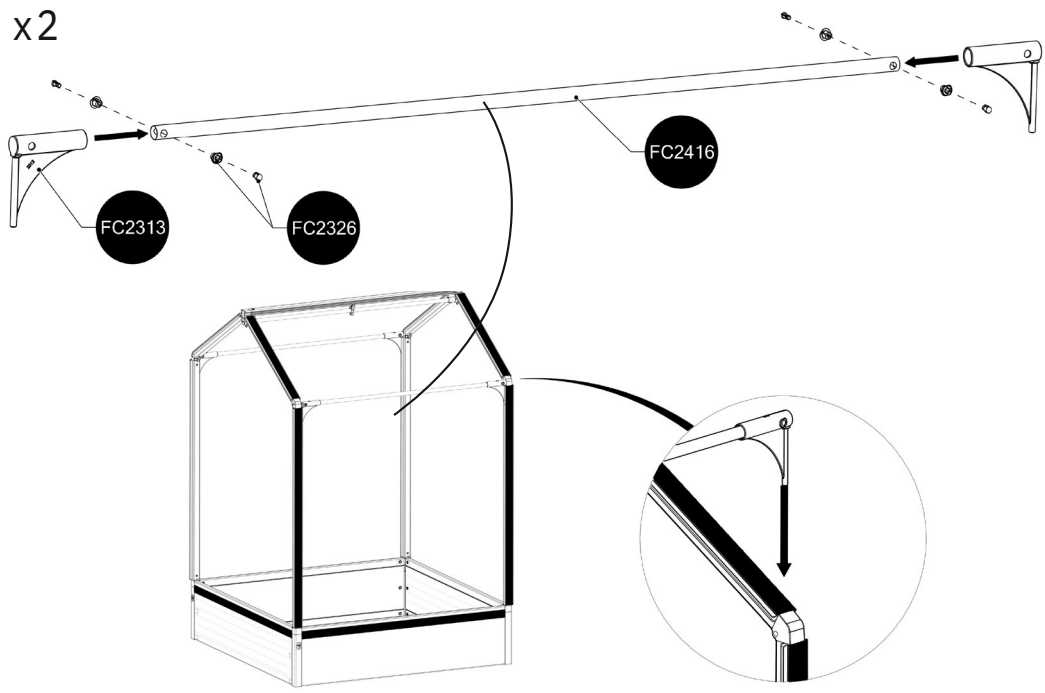

FC3090 GrowCamp/30 TALL AIR 120x120 cm BASIC

www.growcamp.dk
info@growcamp.dk

1 FC3090 GrowCamp/30 TALL AIR 120x120 cm

2

3

4

5

6

7

8

At temperatures more than 30 °C/ 90 °F the plastic sides must be opened when the GrowCamp is mounted.