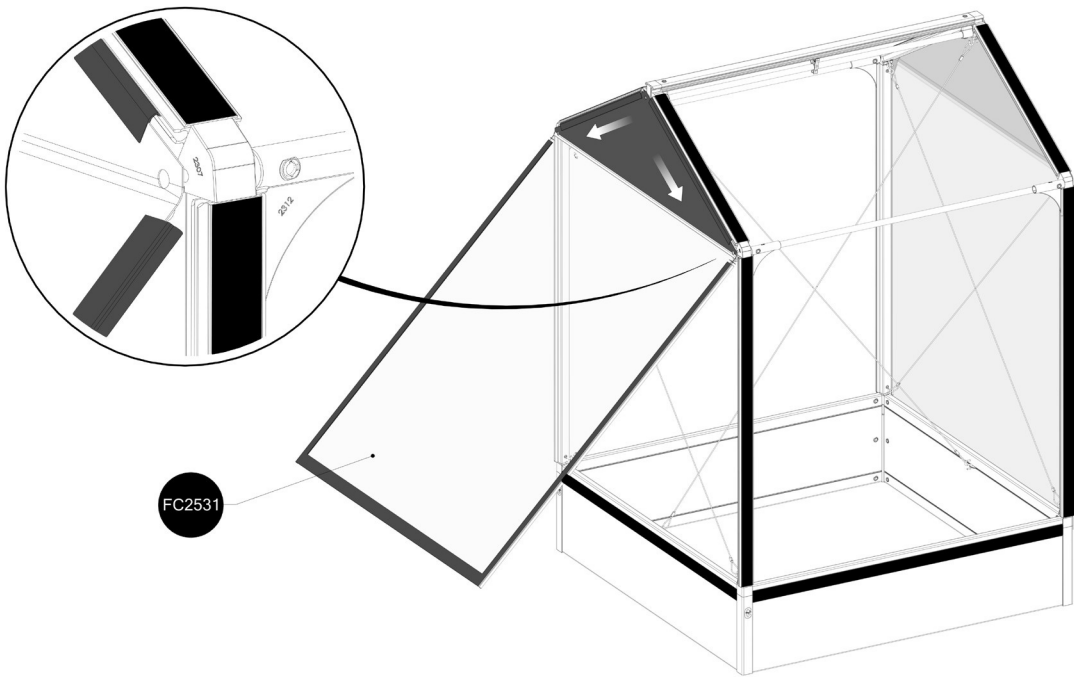

FC3090 GrowCamp/30 TALL AIR 120x120 cm BASIC

www.growcamp.dk
info@growcamp.dk

1 FC3090 GrowCamp/30 TALL AIR 120x120 cm

2

3

4

5

6

7

8

At temperatures more than 30 °C/ 90 °F the plastic sides must be opened when the GrowCamp is mounted.