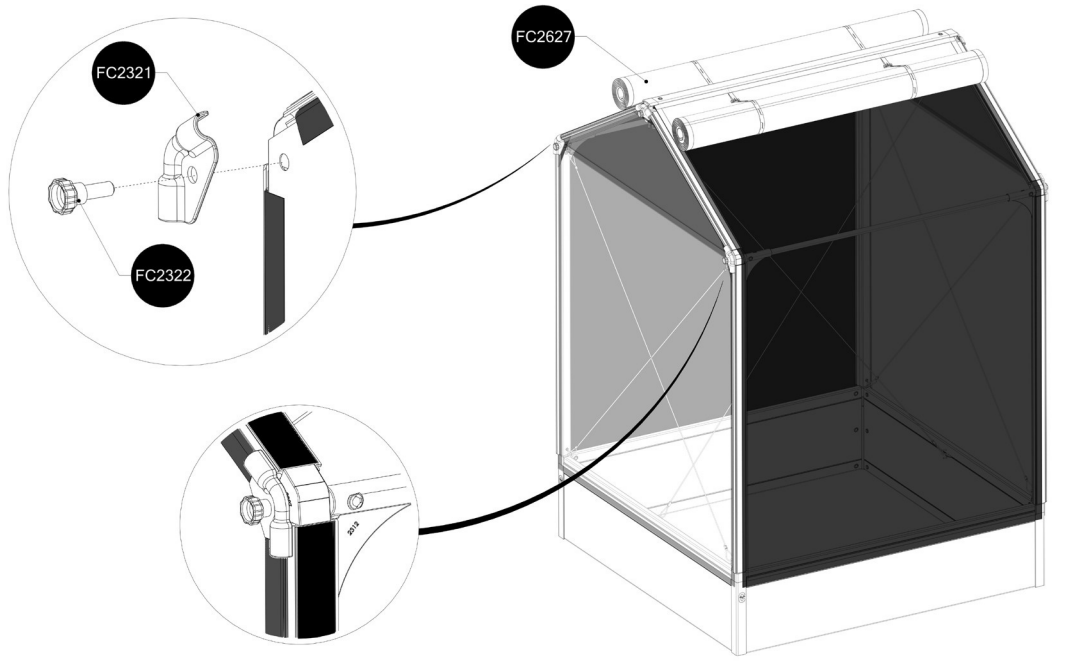

FC3090 GrowCamp/30 TALL AIR 120x120 cm BASIC

www.growcamp.dk
info@growcamp.dk

1 FC3090 GrowCamp/30 TALL AIR 120x120 cm

2

3

4

5

6

7

8

At temperatures more than 30 °C/ 90 °F the plastic sides must be opened when the GrowCamp is mounted.