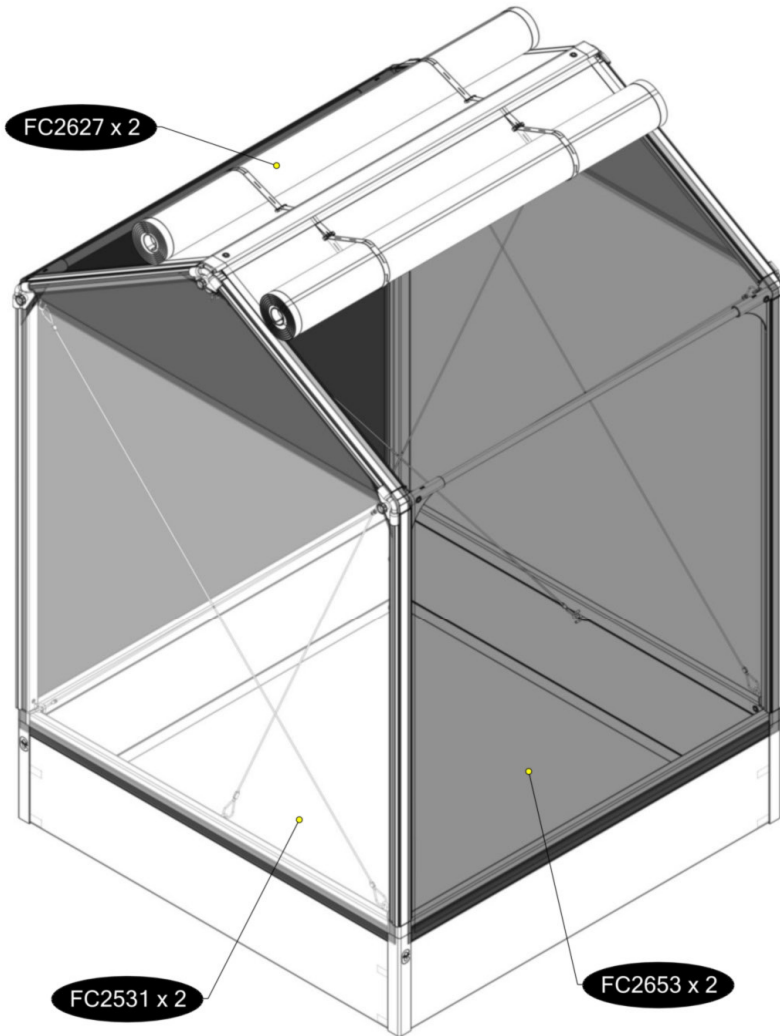

FC3090 GrowCamp/30 TALL AIR 120x120 cm BASIC

www.growcamp.dk
info@growcamp.dk

1 FC3090 GrowCamp/30 TALL AIR 120x120 cm

2

3

4

5

6

7

8

At temperatures more than 30 °C/ 90 °F the plastic sides must be opened when the GrowCamp is mounted.