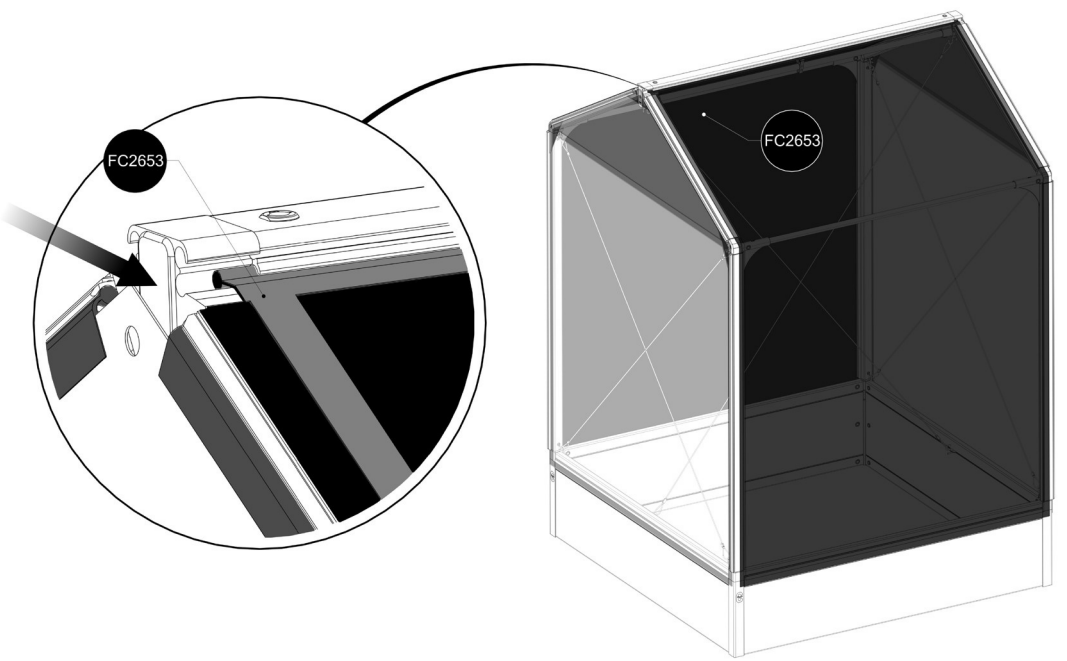

FC3090 GrowCamp/30 TALL AIR 120x120 cm BASIC

www.growcamp.dk
info@growcamp.dk

1 FC3090 GrowCamp/30 TALL AIR 120x120 cm

2

3

4

5

6

7

8

At temperatures more than 30 °C/ 90 °F the plastic sides must be opened when the GrowCamp is mounted.