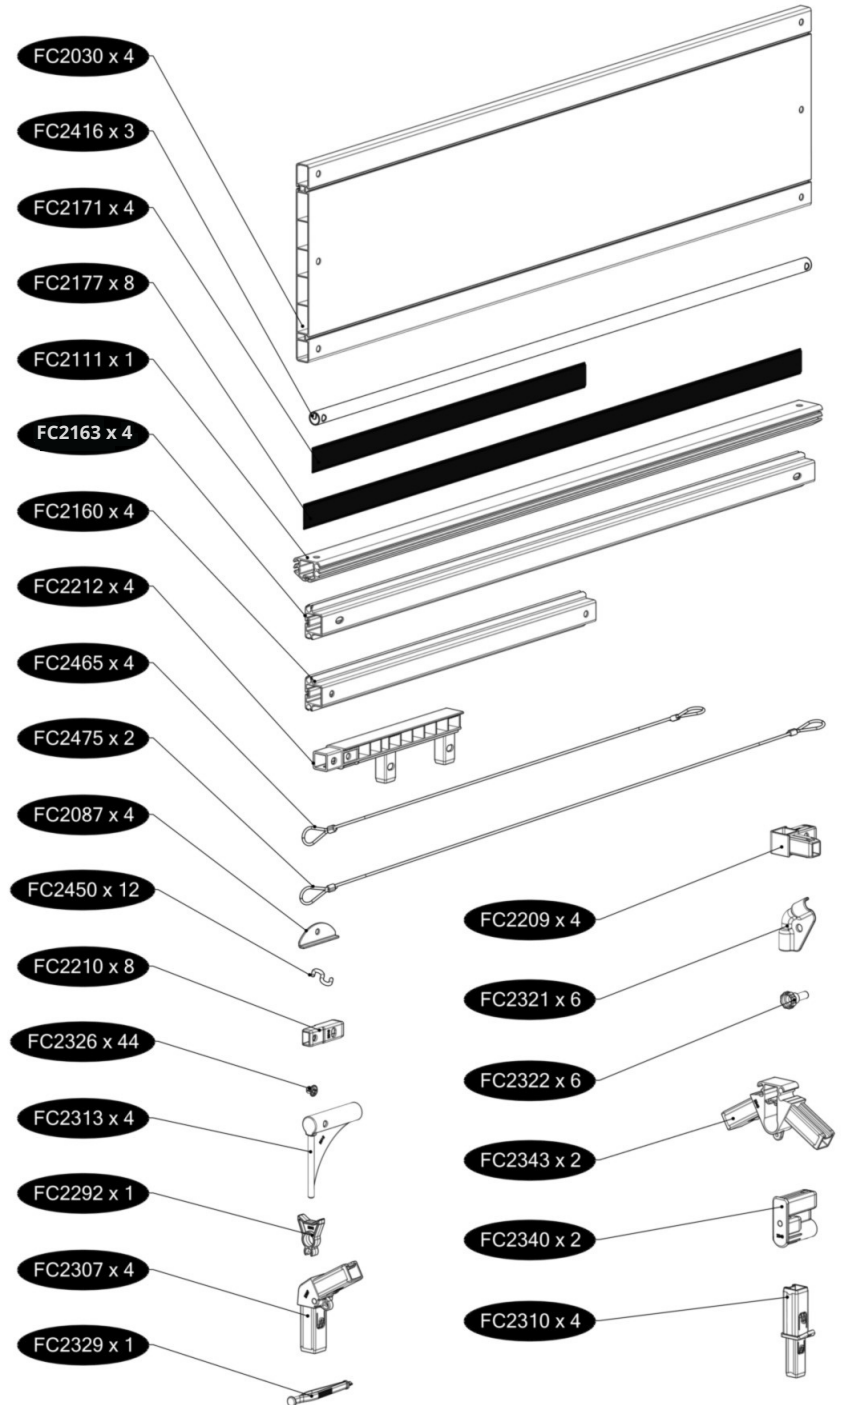

FC3090 GrowCamp/30 TALL AIR 120x120 cm BASIC

www.growcamp.dk
info@growcamp.dk

1 FC3090 GrowCamp/30 TALL AIR 120x120 cm

2

3

4

5

6

7

8

At temperatures more than 30 °C/ 90 °F the plastic sides must be opened when the GrowCamp is mounted.