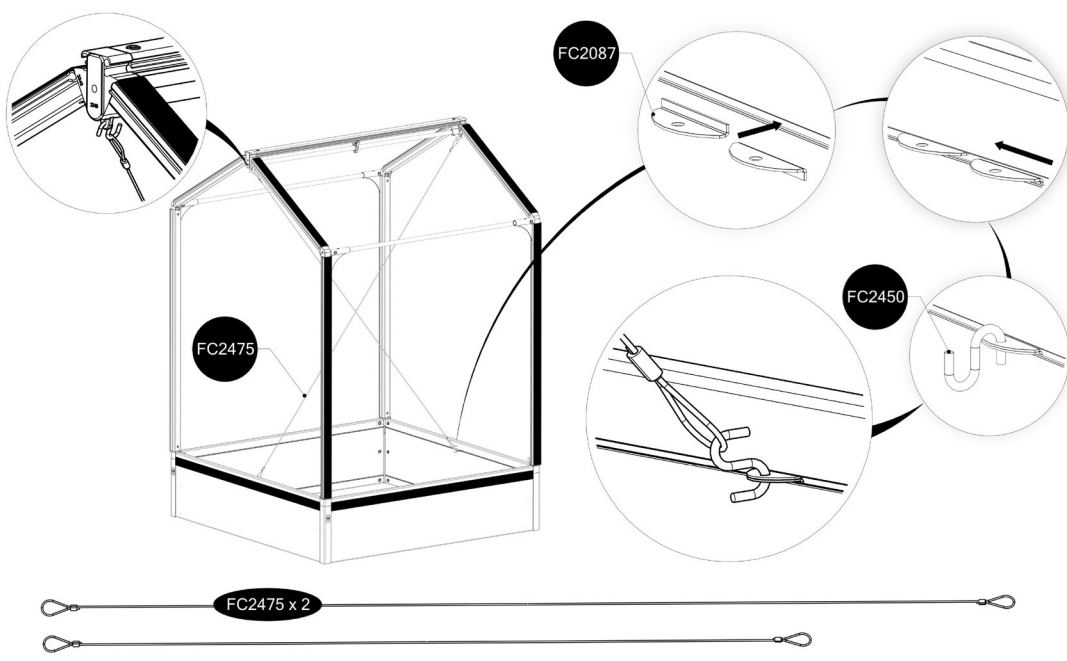

FC3090 GrowCamp/30 TALL AIR 120x120 cm BASIC

www.growcamp.dk
info@growcamp.dk

1 FC3090 GrowCamp/30 TALL AIR 120x120 cm

2

3

4

5

6

7

8

At temperatures more than 30 °C/ 90 °F the plastic sides must be opened when the GrowCamp is mounted.