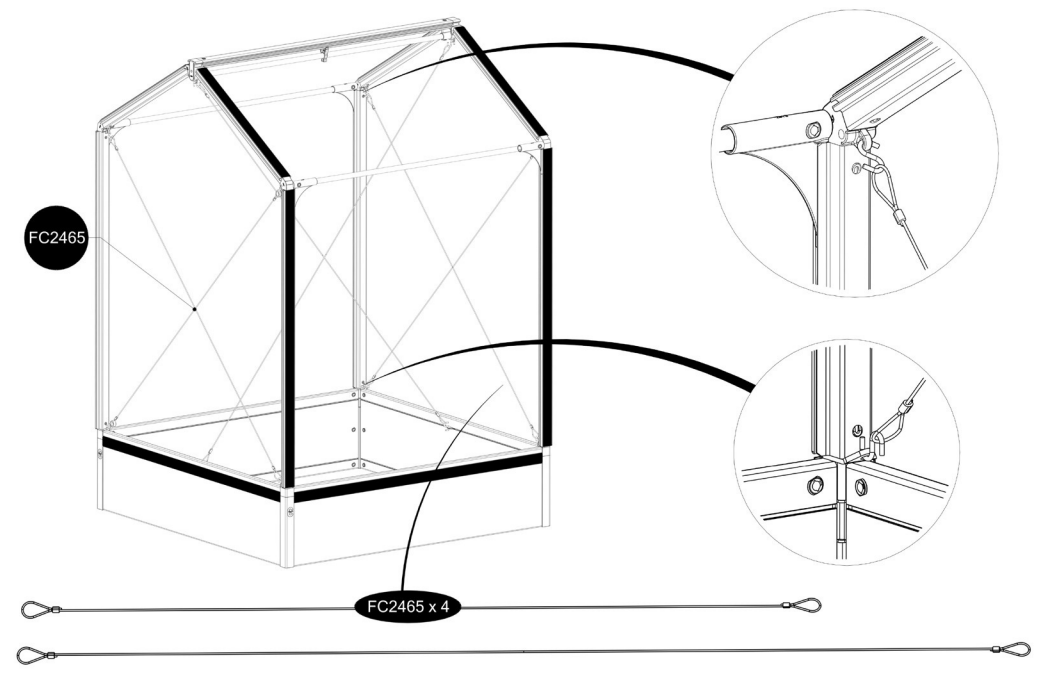

FC3090 GrowCamp/30 TALL AIR 120x120 cm BASIC

www.growcamp.dk
info@growcamp.dk

1 FC3090 GrowCamp/30 TALL AIR 120x120 cm

2

3

4

5

6

7

8

At temperatures more than 30 °C/ 90 °F the plastic sides must be opened when the GrowCamp is mounted.