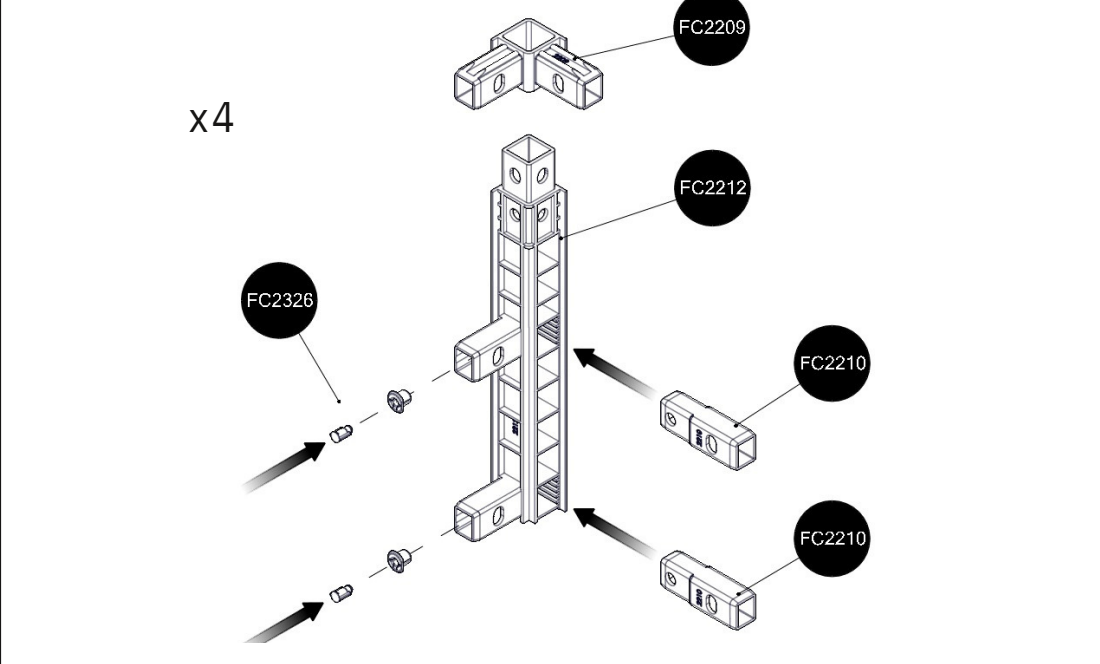

FC3090 GrowCamp/30 TALL AIR 120x120 cm BASIC

www.growcamp.dk
info@growcamp.dk

1 FC3090 GrowCamp/30 TALL AIR 120x120 cm

2

3

4

5

6

7

8

At temperatures more than 30 °C/ 90 °F the plastic sides must be opened when the GrowCamp is mounted.