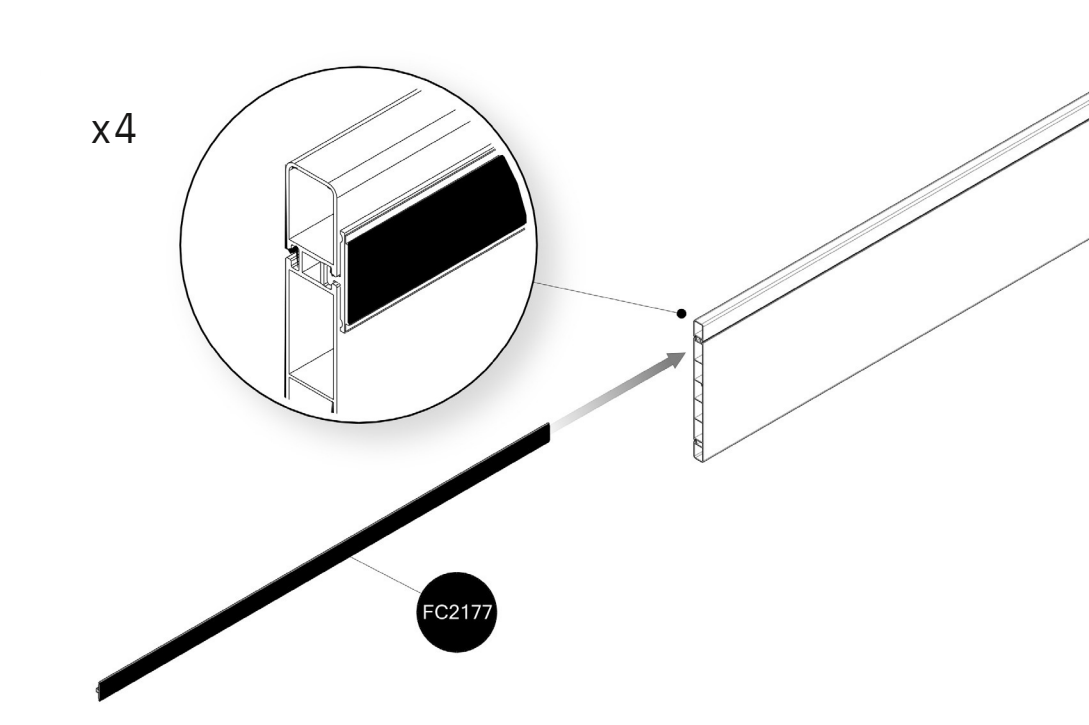

FC3090 GrowCamp/30 TALL AIR 120x120 cm BASIC

www.growcamp.dk
info@growcamp.dk

1 FC3090 GrowCamp/30 TALL AIR 120x120 cm

2

3

4

5

6

7

8

At temperatures more than 30 °C/ 90 °F the plastic sides must be opened when the GrowCamp is mounted.