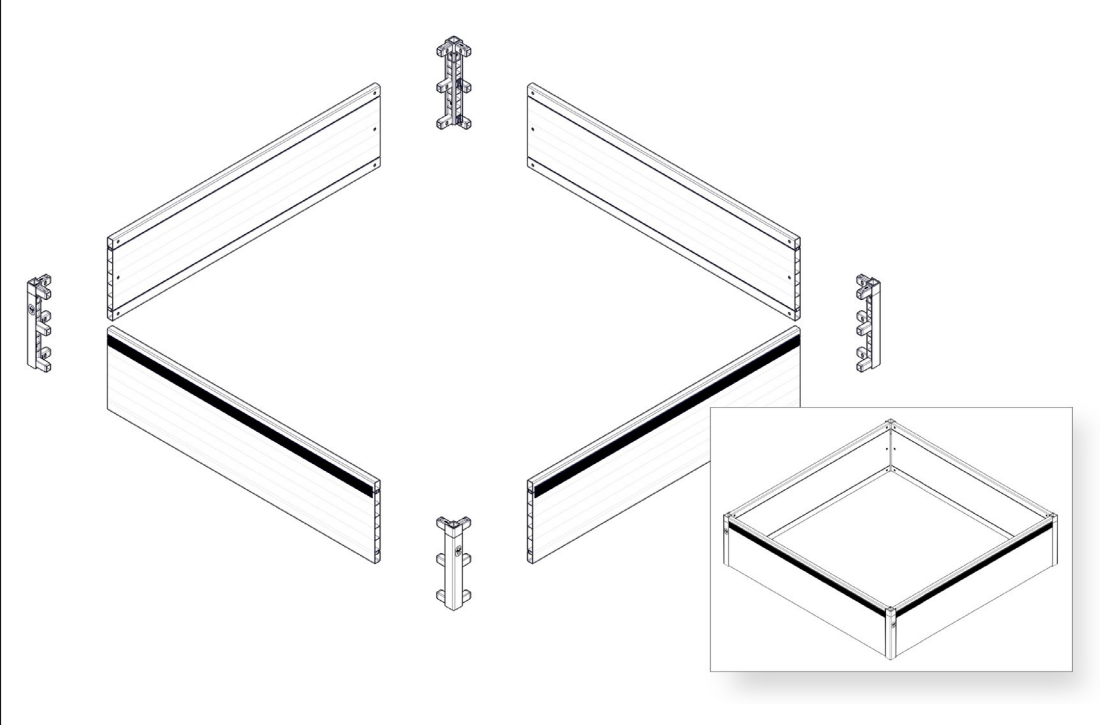

FC3090 GrowCamp/30 TALL AIR 120x120 cm BASIC

www.growcamp.dk
info@growcamp.dk

1 FC3090 GrowCamp/30 TALL AIR 120x120 cm

2

3

4

5

6

7

8

At temperatures more than 30 °C/ 90 °F the plastic sides must be opened when the GrowCamp is mounted.