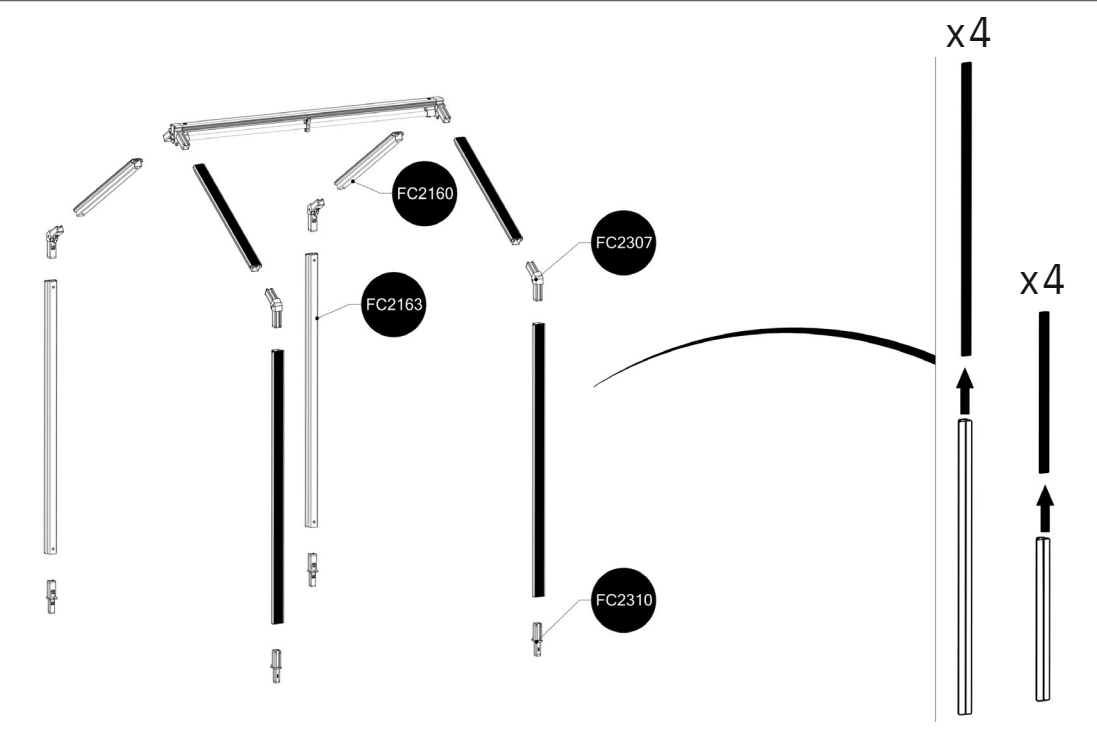

FC3090 GrowCamp/30 TALL AIR 120x120 cm BASIC

www.growcamp.dk
info@growcamp.dk

1 FC3090 GrowCamp/30 TALL AIR 120x120 cm

2

3

4

5

6

7

8

At temperatures more than 30 °C/ 90 °F the plastic sides must be opened when the GrowCamp is mounted.