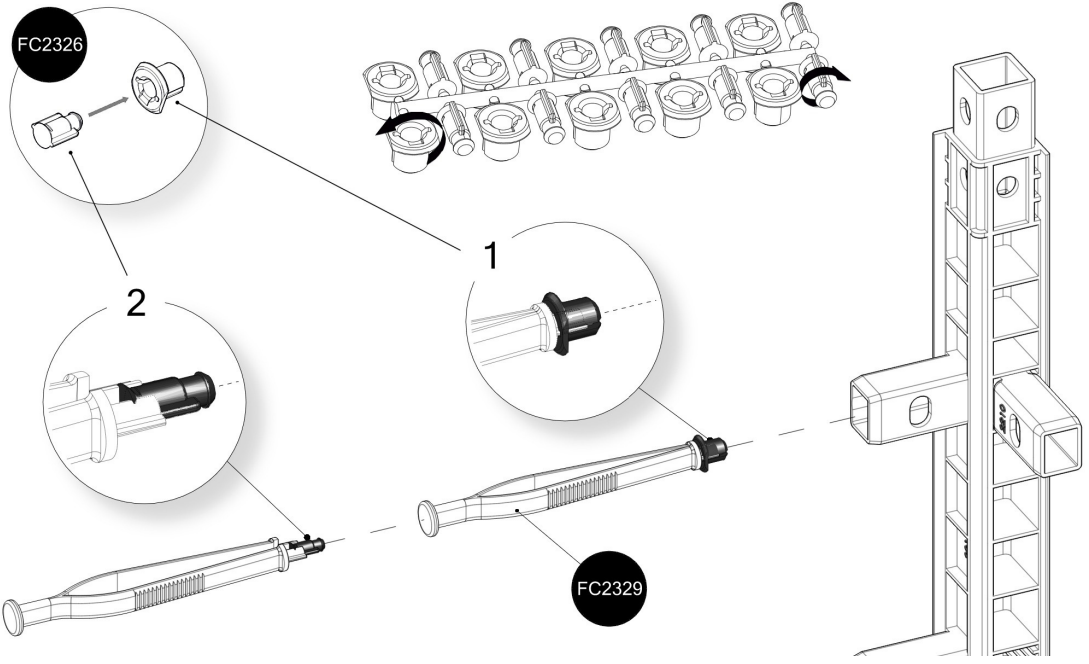

FC3090 GrowCamp/30 TALL AIR 120x120 cm BASIC

www.growcamp.dk
info@growcamp.dk

1 FC3090 GrowCamp/30 TALL AIR 120x120 cm

2

3

4

5

6

7

8

At temperatures more than 30 °C/ 90 °F the plastic sides must be opened when the GrowCamp is mounted.