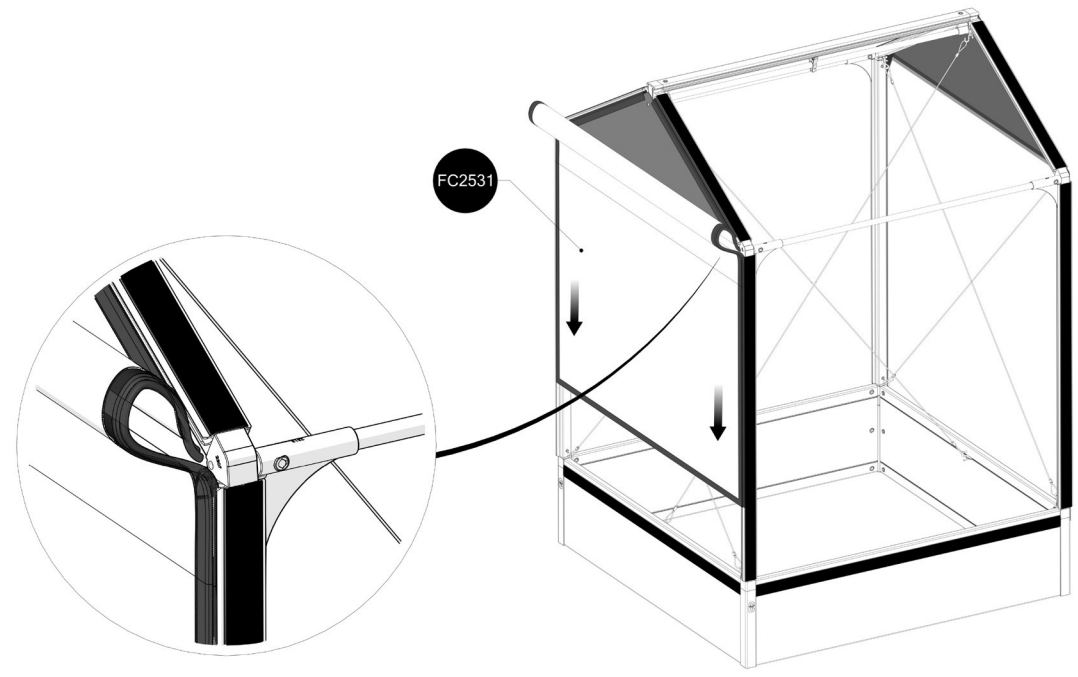

FC3090 GrowCamp/30 TALL AIR 120x120 cm BASIC

www.growcamp.dk
info@growcamp.dk

1 FC3090 GrowCamp/30 TALL AIR 120x120 cm

2

3

4

5

6

7

8

At temperatures more than 30 °C/ 90 °F the plastic sides must be opened when the GrowCamp is mounted.