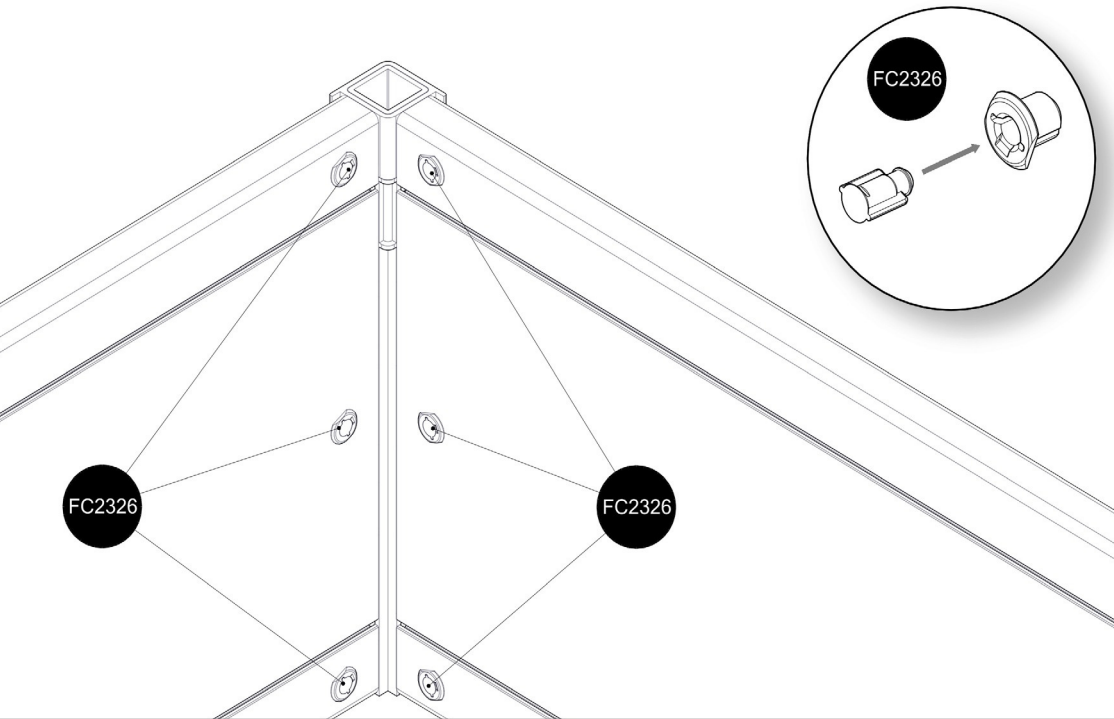

FC3090 GrowCamp/30 TALL AIR 120x120 cm BASIC

www.growcamp.dk
info@growcamp.dk

1 FC3090 GrowCamp/30 TALL AIR 120x120 cm

2

3

4

5

6

7

8

At temperatures more than 30 °C/ 90 °F the plastic sides must be opened when the GrowCamp is mounted.