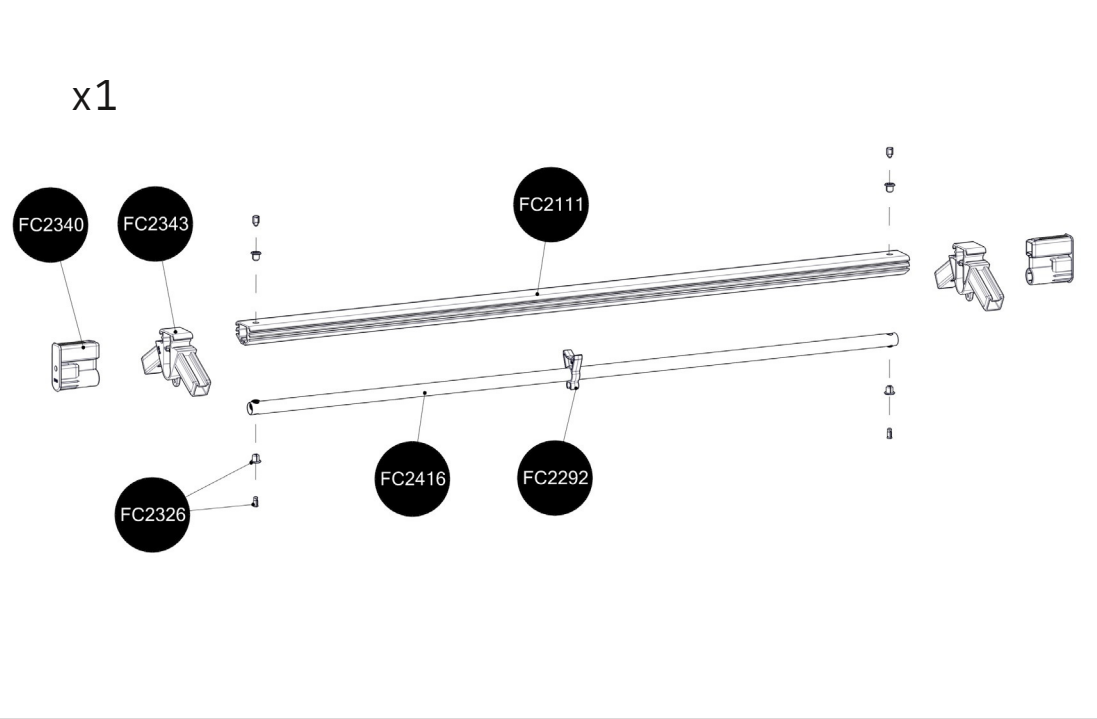

FC3090 GrowCamp/30 TALL AIR 120x120 cm BASIC

www.growcamp.dk
info@growcamp.dk

1 FC3090 GrowCamp/30 TALL AIR 120x120 cm

2

3

4

5

6

7

8

At temperatures more than 30 °C/ 90 °F the plastic sides must be opened when the GrowCamp is mounted.