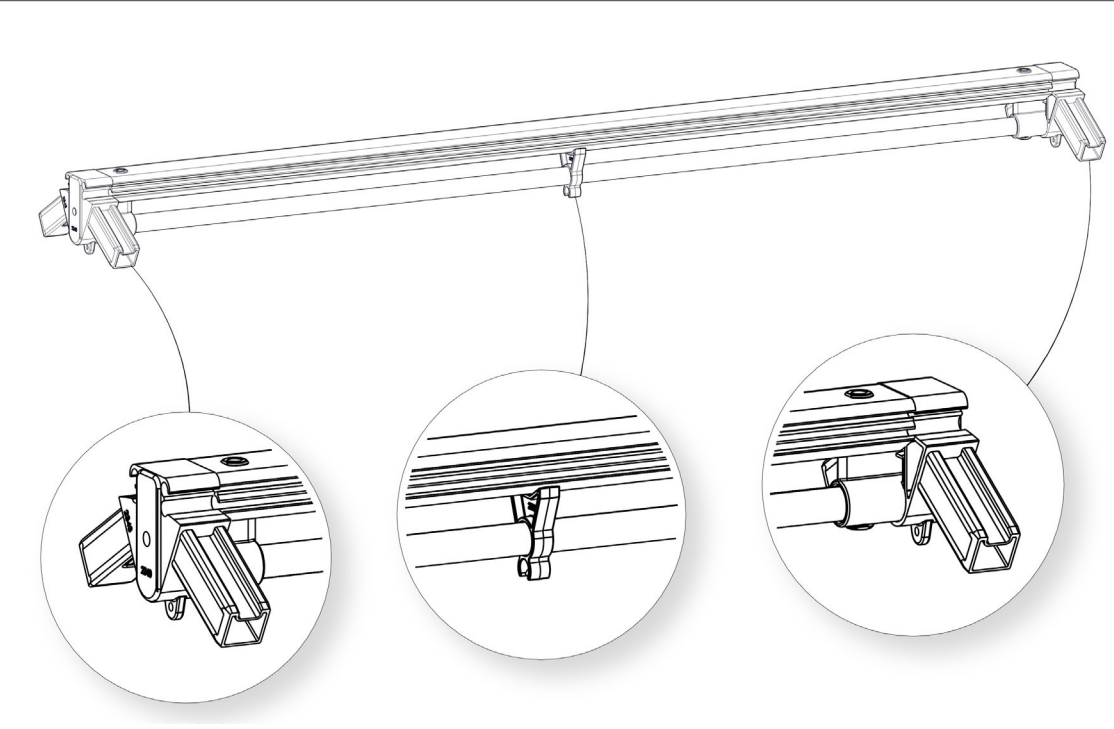

FC3090 GrowCamp/30 TALL AIR 120x120 cm BASIC

www.growcamp.dk
info@growcamp.dk

1 FC3090 GrowCamp/30 TALL AIR 120x120 cm

2

3

4

5

6

7

8

At temperatures more than 30 °C/ 90 °F the plastic sides must be opened when the GrowCamp is mounted.