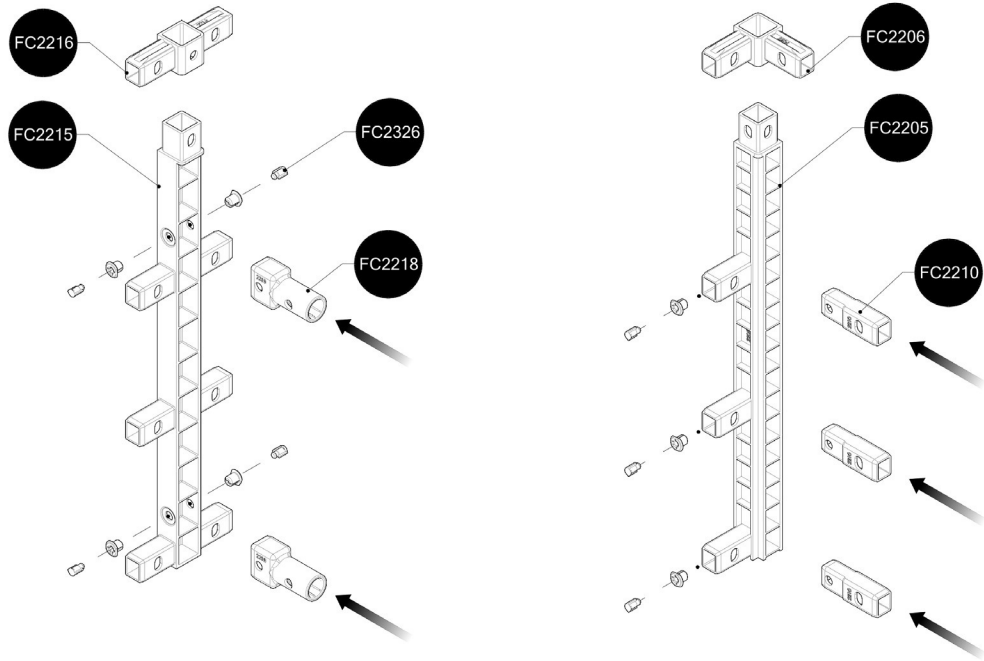

# FC3041 GrowCamp/50 120x120 cm

www.growcamp.dk  
info@growcamp.dk

# 1 FC3041 GrowCamp/50 120x120 cm

At temperatures more than 30 °C/ 90 °F the plastic sides must be opened when the GrowCamp is mounted.