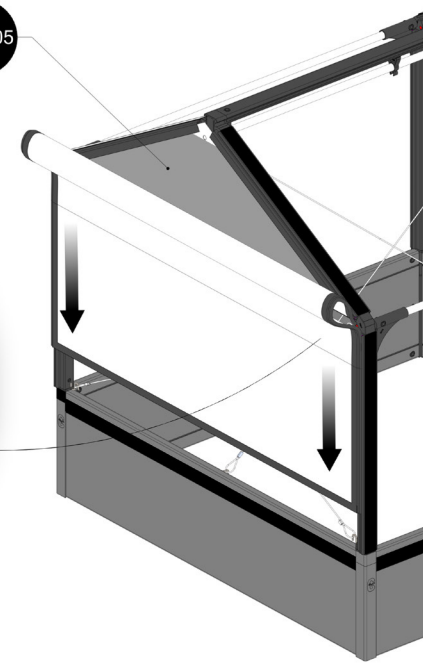

# 4

FC2505

FC2505

FC2557

FC2557

FC2321

FC2322

FC2527

At temperatures more than 30 °C/ 90 °F the plastic sides must be opened when the GrowCamp is mounted.