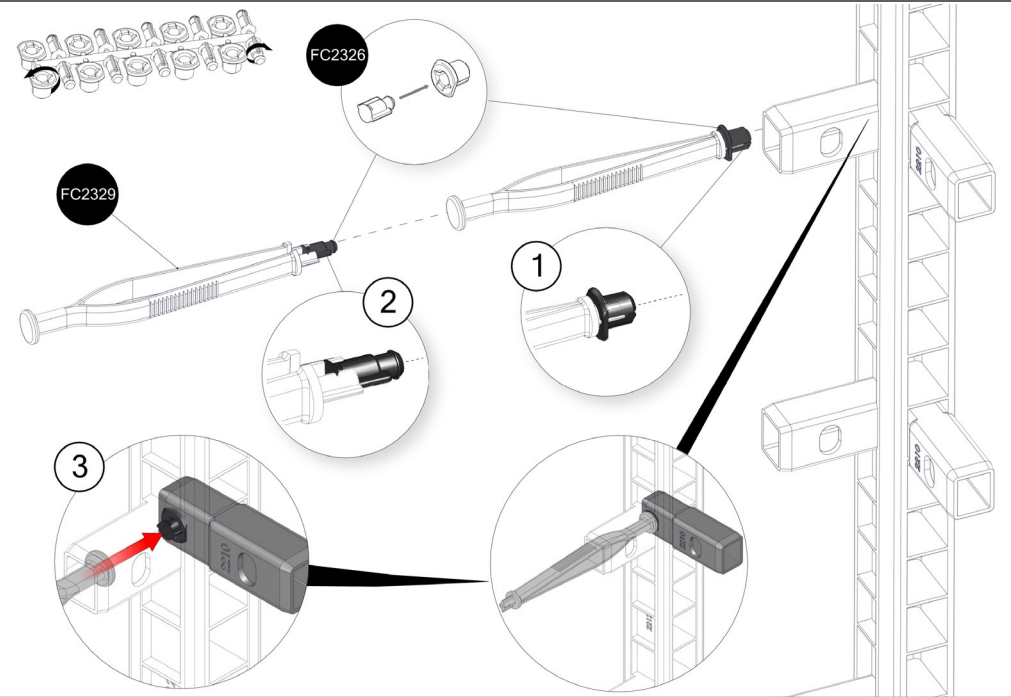

1 FC3041 GrowCamp/50 120x120 cm

2

3

4