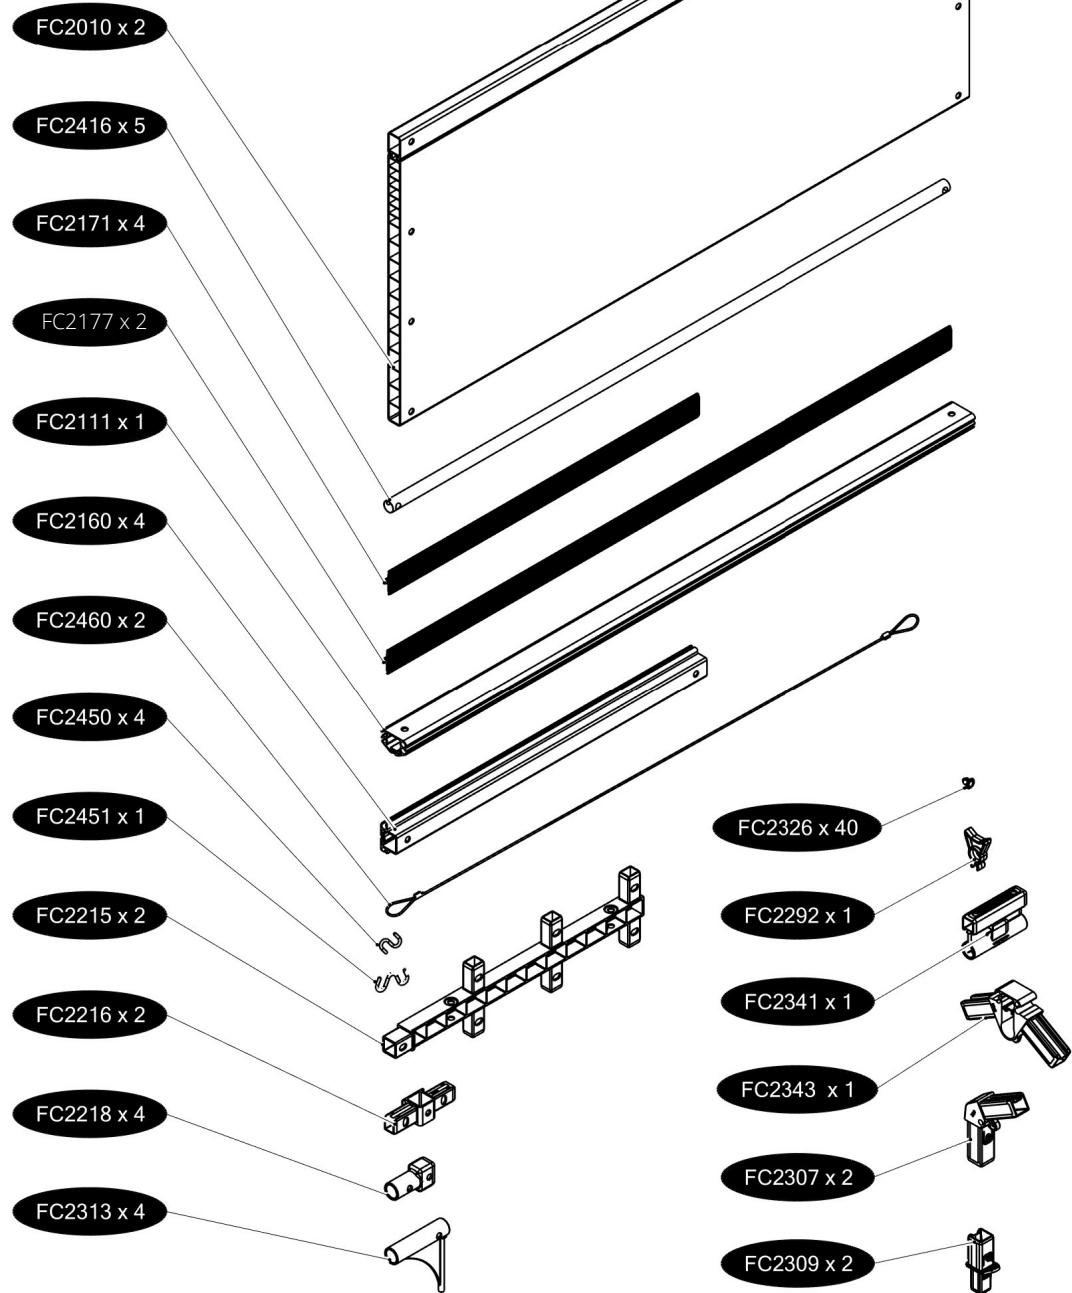

# FC3041 GrowCamp/50 120x120 cm

www.growcamp.dk  
info@growcamp.dk

# 1 FC3041 GrowCamp/50 120x120 cm

# 4

FC2505

FC2505

FC2557

FC2557

FC2321

FC2322

FC2527