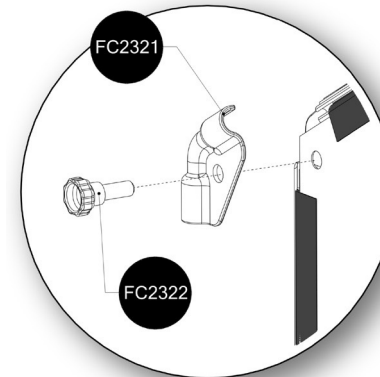

# 4

FC2505

FC2505

FC2557

FC2557

FC2321

FC2322

FC2527

At temperatures more than 30 °C/ 90 °F the plastic sides must be opened when the GrowCamp is mounted.