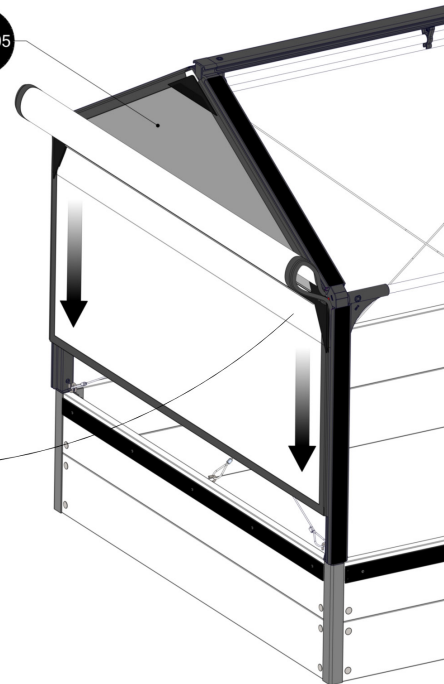

# FC5431 Top section for WOOD EXTENSION 120x120

- FC2160 4 pcs. 621 mm
- FC2111 1 pcs. 1140 mm
- FC2171 4 pcs. 619 mm
- FC2191 2 pcs. 1128 mm
- FC2292 1 pcs.
- FC2416 3 pcs. 1116 mm
- FC2307 2 pcs.
- FC2310 2 pcs.
- FC2313 4 pcs.
- FC2326 2 pcs.
- FC2341 2 pcs.
- FC2343 1 pcs.
- FC2460 2 pcs. 1214 mm
- FC2450 4 pcs.
- FC2492 10 pcs. 3,5 x 16 mm torx 10
- FC2451 1 pcs.
  
- FC2527 2 pcs.
- FC2557 2 pcs.

# 4

FC2505

FC2505

FC2557

FC2557

FC2321

FC2322

FC2527