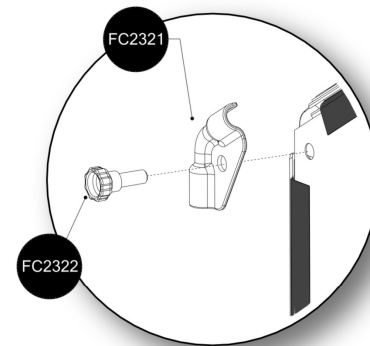

# 4

FC2505

FC2505

FC2557

FC2557

FC2321

FC2322

FC2527

At temperatures more than 30 °C/ 90 °F the plastic sides must be opened when the GrowCamp is mounted.