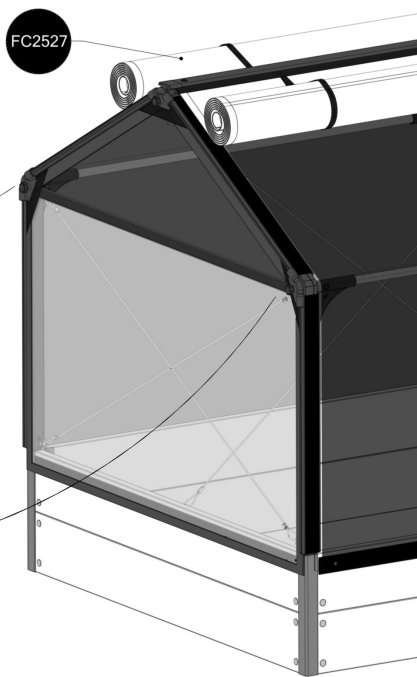

# FC5431 Top section for WOOD EXTENSION 120x120

- FC2160 4 pcs. 621 mm
- FC2111 1 pcs. 1140 mm
- FC2171 4 pcs. 619 mm
- FC2191 2 pcs. 1128 mm
- FC2292 1 pcs.
- FC2416 3 pcs. 1116 mm
- FC2307 2 pcs.
- FC2310 2 pcs.
- FC2313 4 pcs.
- FC2326 2 pcs.
- FC2341 2 pcs.
- FC2343 1 pcs.
- FC2460 2 pcs. 1214 mm
- FC2450 4 pcs.
- FC2492 10 pcs. 3,5 x 16 mm torx 10
- FC2451 1 pcs.
  
- FC2527 2 pcs.
- FC2557 2 pcs.

# 4

FC2505

FC2505

FC2557

FC2557

FC2321

FC2322

FC2527