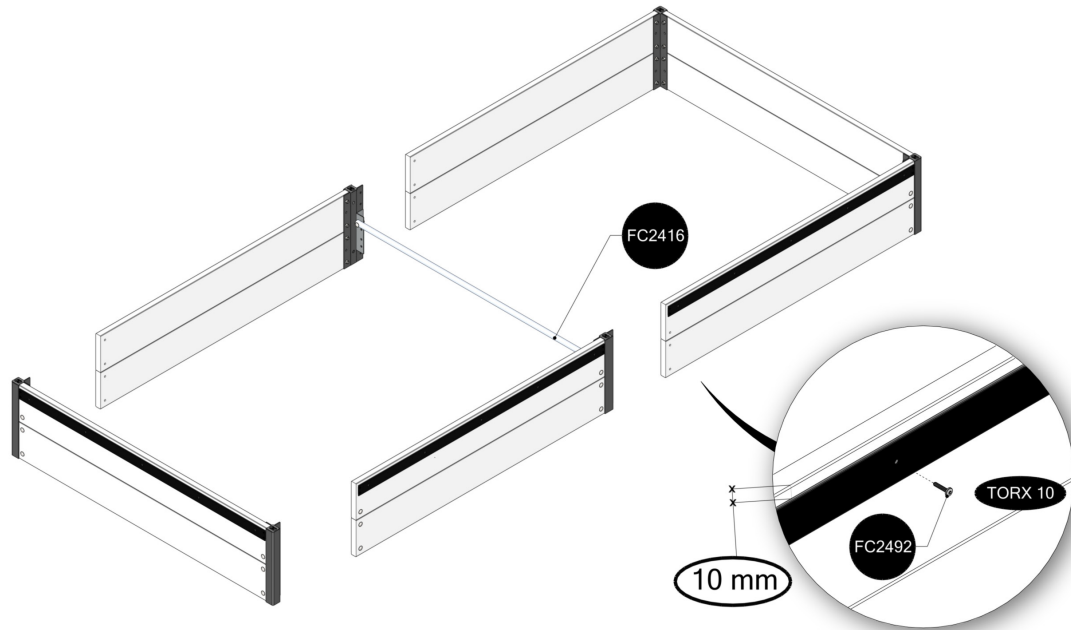

1 FC5431 Top section for WOOD EXTENSION

BASIC
manual FC5430

2

EXTENSION

3

4