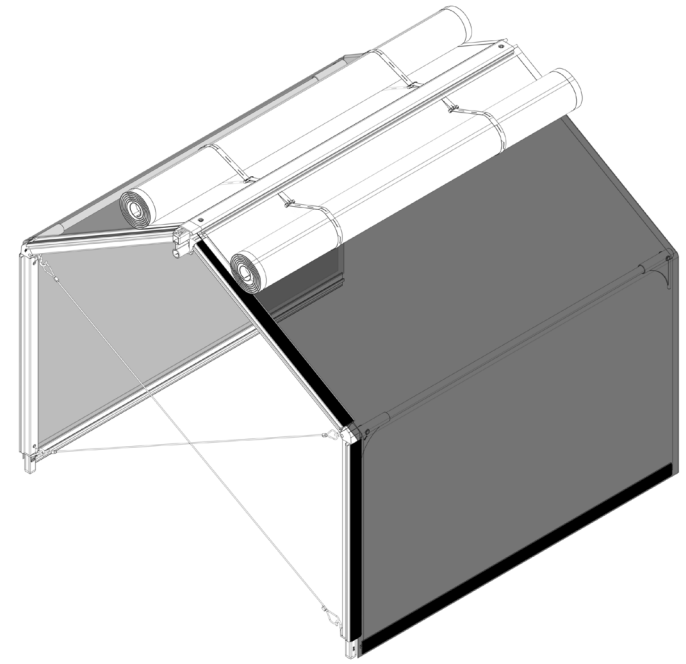

2

EXTENSION