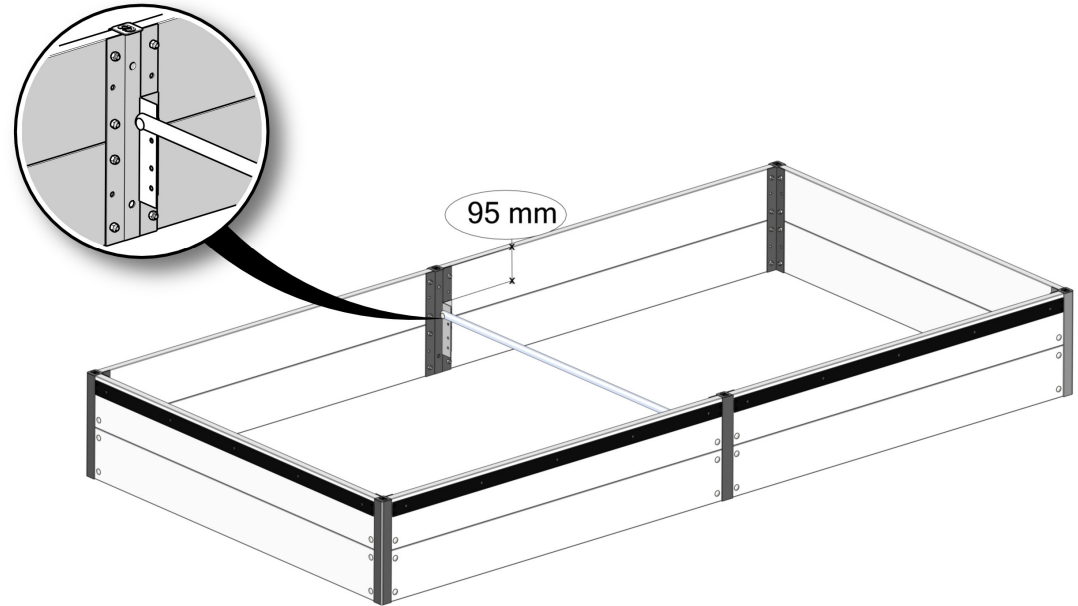

1 FC5431 Top section for WOOD EXTENSION

BASIC
manual FC5430

2

EXTENSION

3

4