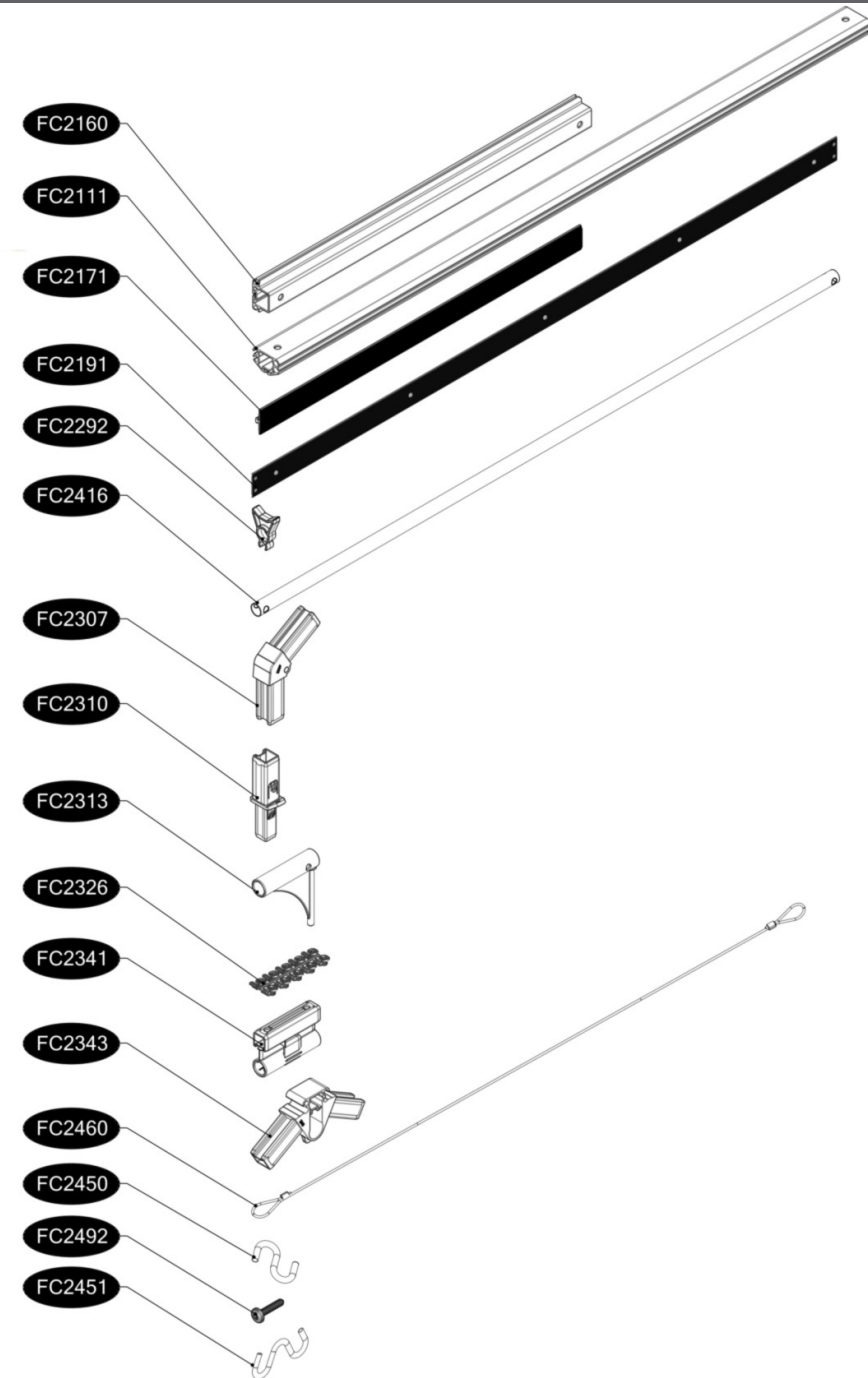

# FC5431 Top section for WOOD EXTENSION 120x120

- FC2160 4 pcs. 621 mm
- FC2111 1 pcs. 1140 mm
- FC2171 4 pcs. 619 mm
- FC2191 2 pcs. 1128 mm
- FC2292 1 pcs.
- FC2416 3 pcs. 1116 mm
- FC2307 2 pcs.
- FC2310 2 pcs.
- FC2313 4 pcs.
- FC2326 2 pcs.
- FC2341 2 pcs.
- FC2343 1 pcs.
- FC2460 2 pcs. 1214 mm
- FC2450 4 pcs.
- FC2492 10 pcs. 3,5 x 16 mm torx 10
- FC2451 1 pcs.
  
- FC2527 2 pcs.
- FC2557 2 pcs.

# 1 FC5431 Top section for WOOD EXTENSION

**BASIC**  
manual FC5430

# 4

FC2505

FC2505

FC2557

FC2557

FC2321

FC2322

FC2527