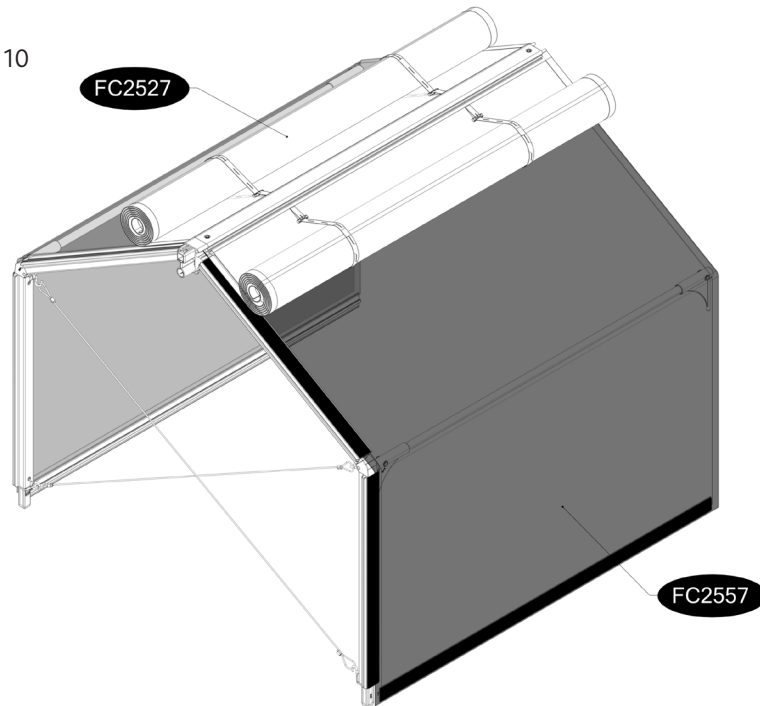

# FC5431 Top section for WOOD EXTENSION 120x120

- FC2160 4 pcs. 621 mm
- FC2111 1 pcs. 1140 mm
- FC2171 4 pcs. 619 mm
- FC2191 2 pcs. 1128 mm
- FC2292 1 pcs.
- FC2416 3 pcs. 1116 mm
- FC2307 2 pcs.
- FC2310 2 pcs.
- FC2313 4 pcs.
- FC2326 2 pcs.
- FC2341 2 pcs.
- FC2343 1 pcs.
- FC2460 2 pcs. 1214 mm
- FC2450 4 pcs.
- FC2492 10 pcs. 3,5 x 16 mm torx 10
- FC2451 1 pcs.
  
- FC2527 2 pcs.
- FC2557 2 pcs.

# 1 FC5431 Top section for WOOD EXTENSION

**BASIC**  
manual FC5430