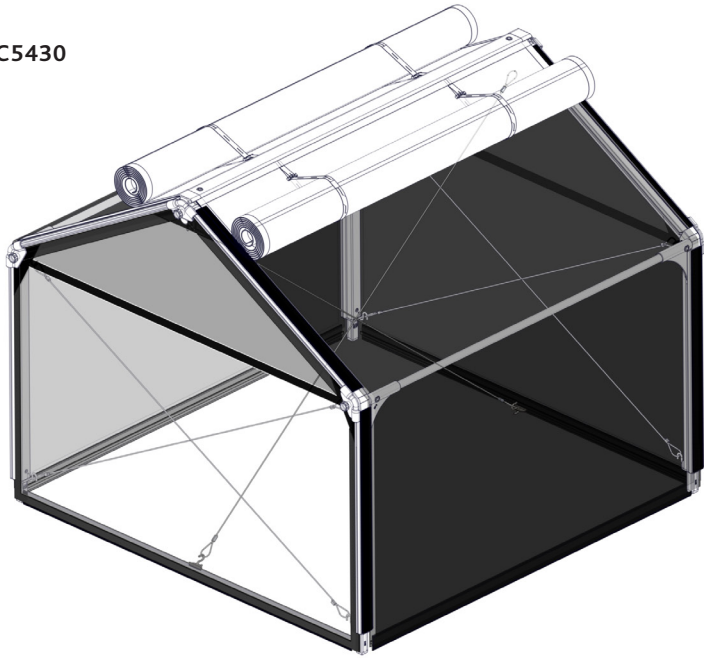

# FC5431 Top section for WOOD EXTENSION 120x120

- FC2160 4 pcs. 621 mm
- FC2111 1 pcs. 1140 mm
- FC2171 4 pcs. 619 mm
- FC2191 2 pcs. 1128 mm
- FC2292 1 pcs.
- FC2416 3 pcs. 1116 mm
- FC2307 2 pcs.
- FC2310 2 pcs.
- FC2313 4 pcs.
- FC2326 2 pcs.
- FC2341 2 pcs.
- FC2343 1 pcs.
- FC2460 2 pcs. 1214 mm
- FC2450 4 pcs.
- FC2492 10 pcs. 3,5 x 16 mm torx 10
- FC2451 1 pcs.
  
- FC2527 2 pcs.
- FC2557 2 pcs.

# 1 FC5431 Top section for WOOD EXTENSION

**BASIC**  
manual FC5430